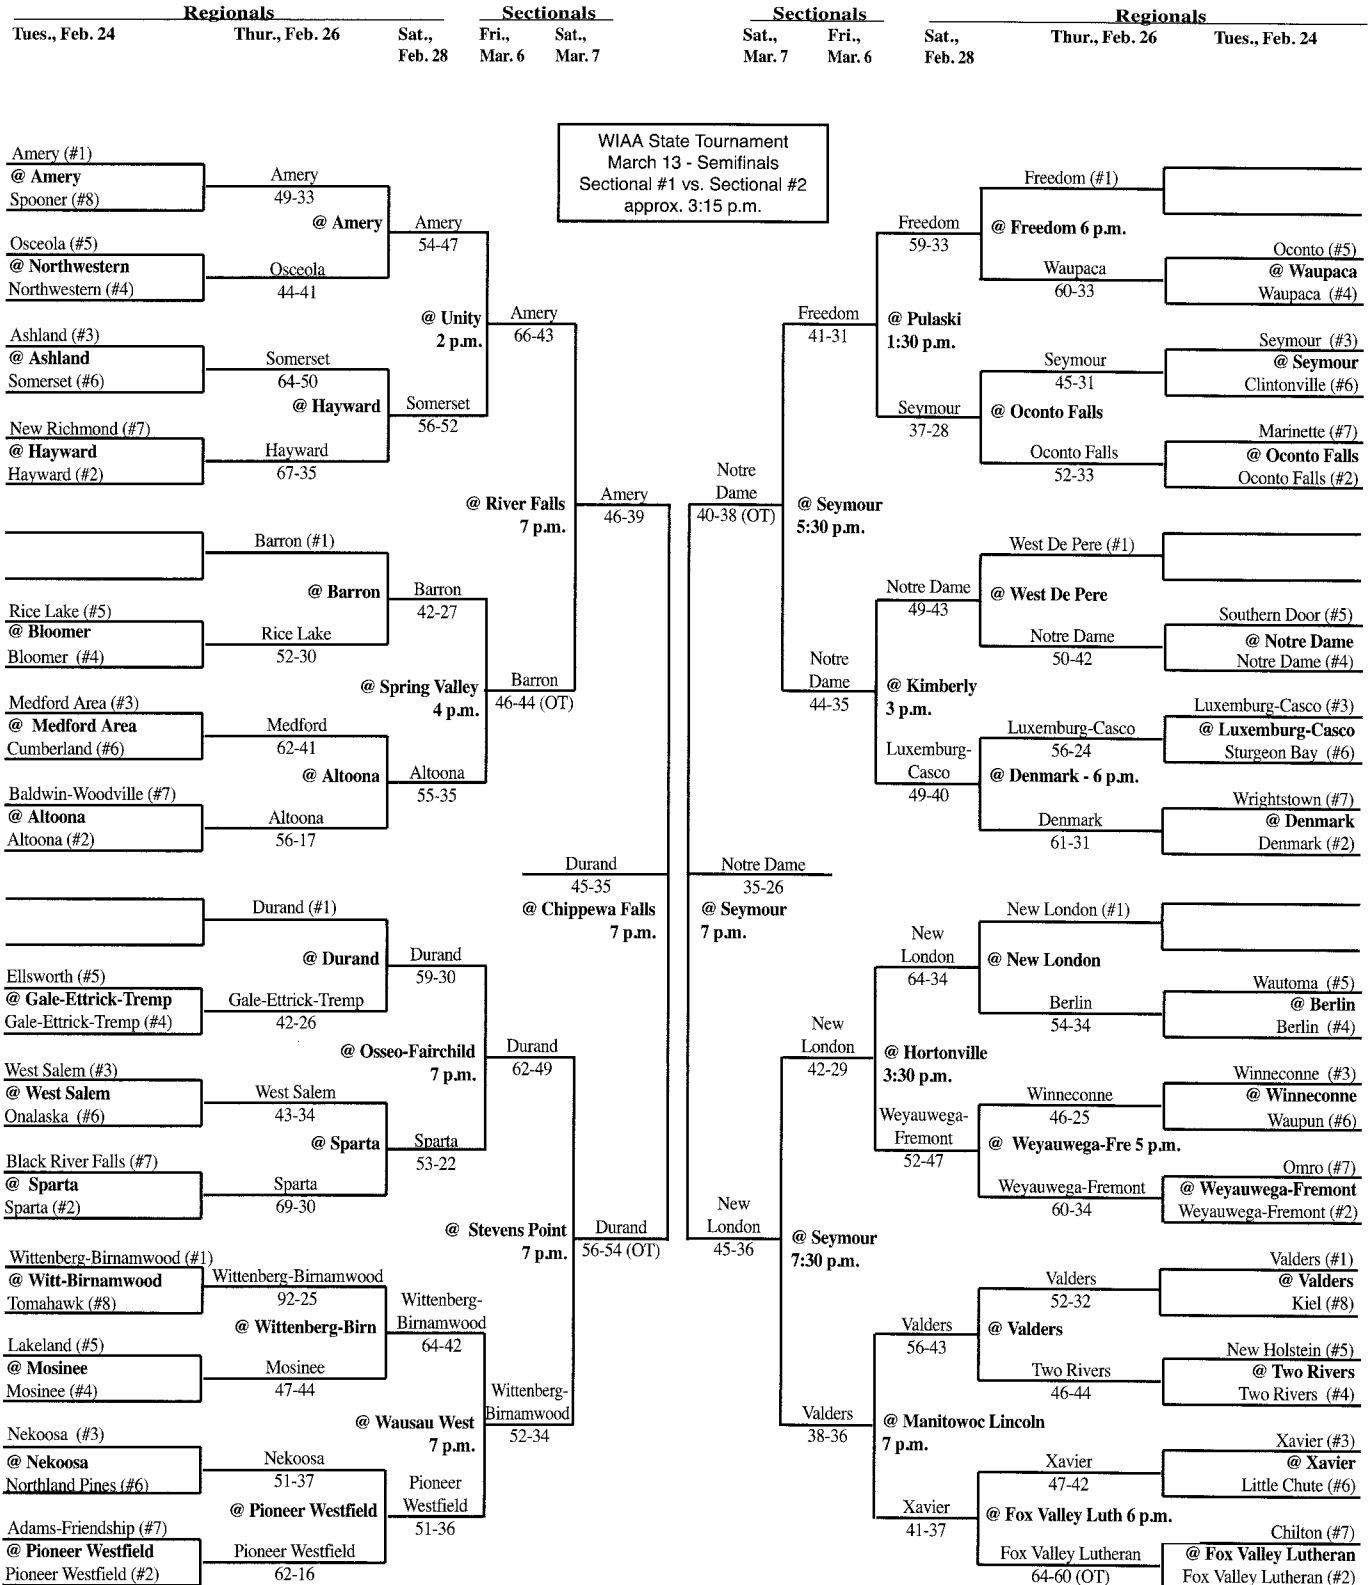

2009 Girls Basketball Assignments – Division 2

SECTIONAL #1

SECTIONAL #2