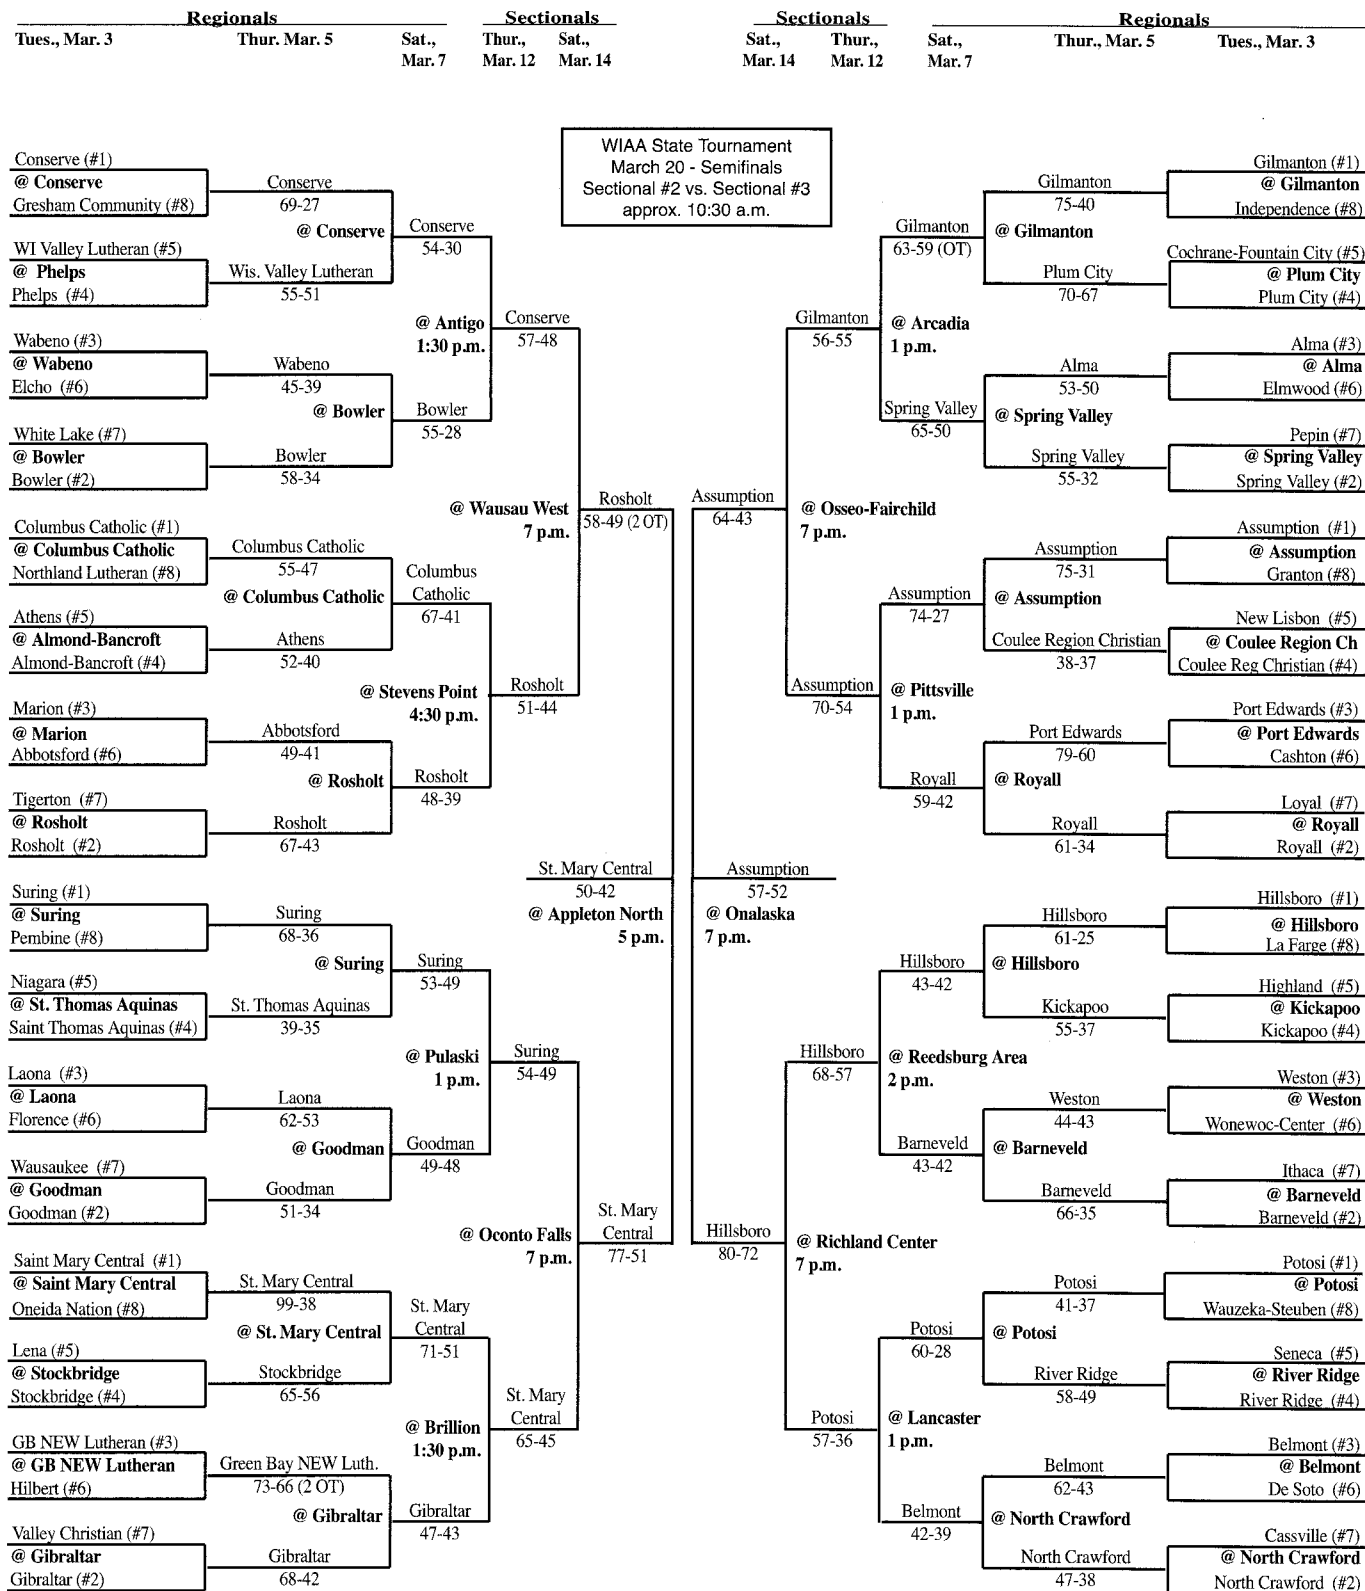

2009 Boys Basketball Assignments – Division 4

SECTIONAL #2

SECTIONAL #3