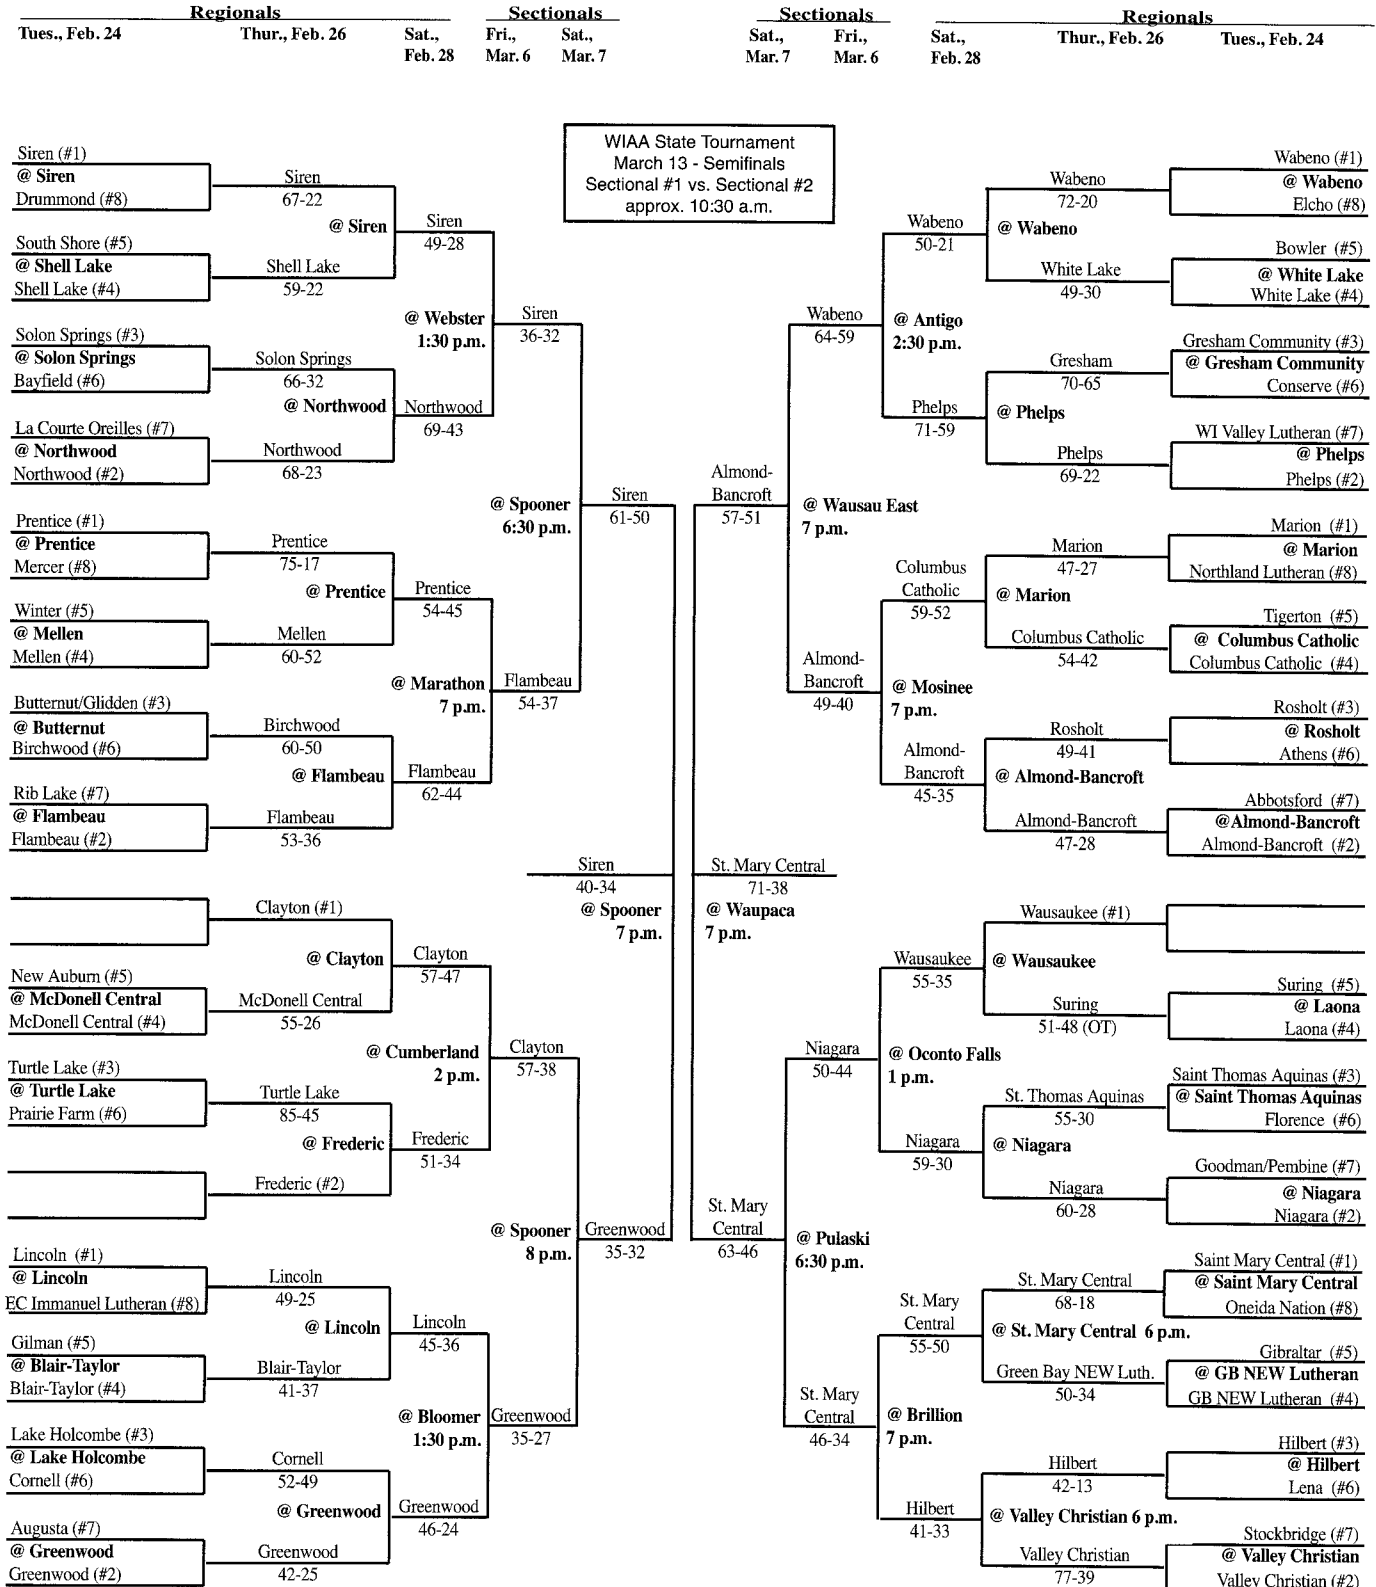

SECTIONAL #1

SECTIONAL #2

State Girls Basketball Champions

Year	Winner	Coach	Runner-up	Coach	Score
1976	A – Madison West (21-1)	Peggy Mueller	Neenah (18-5)	Jan Kessler	59-46
	B – Lancaster (20-2)	Jewel Henke	Clinton (21-2)	Richard Gilbertson	49-41
	C – Marshall (22-0)	Cindy McVay	Bloomington (20-3)	Adele Jacobson	40-36
1977	A – Watertown (16-6)	Ron Kampstra	Green Bay West (21-2)	Bonnie Gehling	44-37
	B – Cuba City (23-0)	Syd Sincock	Omro (20-3)	Sue Hildebrand	50-41
	C – Marshall (20-4)	Cindy McVay	Iola-Scandinavia (22-1)	Judy Morey	47-39
1978	A – Neenah (25-1)	Jean Kessler	Beloit (17-8)	Glen Richgels	49-38
	B – Lomira (23-2)	Rick Bloohm	Omro (23-2)	Sue Hildebrand	37-28
	C – Iola-Scandinavia (25-1)	Judy Morey	Oakfield (23-2)	Sandy Schreiner	58-55
1979	A – Milwaukee Washington (23-1)	Pam Kruse	Greendale (23-2)	Kathy Anklam	66-40
	B – Lancaster (23-2)	Jewel Henke	Sheboygan Falls (19-5)	Carol Lamp	36-29
	C – Oakfield (23-2)	Sandy Schreiner	Abbotsford (24-1)	Cathy Van Poucke	49-48
1980	A – Stevens Point (23-2)	Judie Janquart	Neenah (22-3)	Jean Kessler	38-32
	B – Cuba City (25-0)	Syd Sincock	Northland Pines (22-2)	Tom Druschke	48-40
	C – Lena (26-0)	Kristine Young	Oakfield (20-6)	Sandy Schreiner	70-34
1981	A – Wauwatosa East (24-0)	Katie Rebholz	Watertown (24-1)	Ron Kampstra	36-25
	B – Algoma (22-1)	Bob Hafeman	Northland Pines (23-2)	Tom Druschke	60-44
	C – Prentice (22-1)	Joe Foytek	Hilbert (24-1)	Pat Rigoni	49-47
1982	A – Madison West (23-2)	Peggy Mueller	Kimberly (24-1)	Lee Levknecht	49-45
	B – Portage (25-0)	Ed Zydowsky	Kewaskum (20-4)	Kenneth Soerens	52-36
	C – Kohler (21-3)	Len Hucke	Prentice (25-1)	Joe Foytek	47-40
1983	A – De Pere (23-2)	Keith Coleman	Oak Creek (24-1)	Myrt Jeske	52-45
	B – McFarland (25-0)	Brad Minter	Portage (22-2)	Ed Zydowsky	59-38
	C – Gilman (25-1)	Larry Hauser	Johnson Creek (25-1)	Don Jarvis	56-54
1984	A – West Bend East (22-3)	Rick Riehl	Brookfield East (23-2)	Lindy Kemp	63-62
	B – Platteville (23-2)	Clay Shaffer	Ashland (21-2)	Tom Mestelle	41-28
	C – Johnson Creek (25-1)	Don Jarvis	West Grant (24-2)	Robert Barr	52-50
1985	A – Brookfield Central (21-5)	Paul Naumann	South Milwaukee (25-1)	Rich Vokoun	47-44
	B – Waterford (24-2)	Joe Whitford	Algoma (24-1)	Steve Schinderle	64-45
	C – Fall Creek (25-1)	Arnie Skrukud	Turtle Lake (24-2)	Jon Weisensel	63-30
1986	A – D.C. Everest (25-1)	Paul Aleckson	Whitefish Bay (24-2)	Jack Nagel	50-35
	B – Durand (26-0)	John Pollock	Waterford (25-1)	Joe Whitford	56-54 (OT)
	C – Algoma (25-1)	Steve Schinderle	Fall Creek (26-1)	Arnie Skrukud	49-48
1987	A – Kimberly (25-2)	Lee Levknecht	Racine Horlick (25-2)	Barbara Chambers	69-54
	B – Durand (26-0)	John Pollock	Brown Deer (20-6)	Ken Wall	65-26
	C – Fall Creek (24-1)	Arnie Skrukud	Marathon (23-4)	Bill Knetter	61-58
1988	A – Arrowhead (26-0)	Pete von Allmen	Monroe (24-3)	Ray Jones	56-32
	B – Luxemburg-Casco (28-0)	Mike Schanhofer	Horicon (23-5)	Greg Buhr	71-60
	C – Fall Creek (25-1)	Arnie Skrukud	Owen-Withee (25-3)	Al Guthman	56-51
1989	A – Monroe (27-0)	Kevin Keen	Madison East (25-2)	Steve Bentin	62-50
	B – Kimberly (25-2)	Dean Simon	Mauston (24-3)	Randy Fabian	56-54
	C – Prentice (27-0)	Joe Foytek	Wrightstown (24-3)	Jeffrey Vande Hey	52-30
1990	A – Milwaukee Washington (26-0)	Pam Kruse	Eau Claire Memorial (26-1)	Mike Reetz	57-42
	B – Cuba City (23-3)	Jeff Pustina	Bloomer (26-1)	Lon Wilson	56-44
	C – Oostburg (26-1)	Tom DePagter	Fall Creek (23-3)	Arnie Skrukud	61-36
1991	1 – Arrowhead (24-3)	Pete von Allmen	Beaver Dam (20-7)	Jim Fischer	43-35
	2 – Prairie du Chien (23-3)	Dave Kasey	Ellsworth (22-4)	Dave Berg	56-47
	3 – Cuba City (25-2)	Jeff Pustina	Markesan (25-2)	Dan Sigurslid	59-39
	4 – Monticello (26-1)	Ken Bartelt	Lena (21-6)	Kris Young-Gabriel	66-56
1992	1 – Hartford (25-2)	Bob Halsey	Janesville Parker (25-2)	Tom Klawitter	60-51
	2 – Lakeland (27-0)	Brian Maki	Milton (24-3)	T.J. Dieck	47-42
	3 – Chilton (27-0)	Ray Mlada	Bloomer (24-2)	Lon Wilson	49-46
	4 – Prentice (25-2)	Joe Foytek	Pecatonica (24-3)	Mitch Wainwright	42-39
1993	1 – Janesville Parker (26-1)	Tom Klawitter	Middleton (23-4)	Jeff Kind	58-40
	2 – Waunakee (25-2)	Don Jarvis	Lakeland (25-1)	Brian Maki	51-38
	3 – Cuba City (23-3)	Jeff Pustina	Prentice (23-4)	Joe Foytek	63-42
	4 – Pecatonica (27-0)	Mitch Wainwright	Niagara (24-3)	Phillip Neveau	62-59
1994	1 – Milwaukee Washington (25-0)	Pamela Kruse	La Crosse Central (25-1)	Paul Holman	58-54
	2 – Luxemburg-Casco (27-0)	Mike Schanhofer	Monona Grove (23-4)	Kent Evenstad	46-44
	3 – Oostburg (24-3)	Tom DePagter	Fall Creek (22-4)	Arnie Skrukud	54-50 (OT)
	4 – Pecatonica (26-1)	Mitch Wainwright	Niagara (25-2)	Phillip Neveau	63-41
1995	1 – Milwaukee Washington (24-3)	Pam Kruse	La Crosse Central (25-1)	Paul Holman	72-56
	2 – Holmen (23-4)	Duane Vike	Luxemburg-Casco (26-1)	Mike Schanhofer	59-49
	3 – Park Falls (23-3)	Robert Fallon	Mount Horeb (16-11)	Jeff Kaleas	51-43
	4 – Barneveld (26-1)	Jim Myers	Gilman (23-4)	Tom Goebel	51-49
1996	1 – Milwaukee Washington (25-2)	Pam Kruse	Janesville Parker (23-3)	Tom Klawitter	65-56
	2 – Kimberly (26-1)	Dean Simon	Durand (22-3)	John Pollock	72-53
	3 – Fall Creek (23-3)	Arnie Skrukud	North Fond du Lac (23-4)	Gary Kuehl	45-43
	4 – Augusta (24-3)	Ron Prochnow	Shullsburg (24-3)	Mark Lierman	57-49
1997	1 – Racine Park (25-1)	Jim Kerkvliet	Milwaukee Washington (22-4)	Pam Kruse	59-31
	2 – Elkhorn (24-2)	Jim Henriott	Kimberly (25-1)	Cathy Coenen	51-48
	3 – North Fond du Lac (25-2)	Gary Kuehl	Ladysmith (25-2)	Bill Leonhard	60-38
	4 – Bangor (23-4)	Shane Schmeling	Gilman (21-5)	Tom Goebel	62-57
1998	1 – Hudson (25-2)	Dave Johnson	Milwaukee Washington (23-2)	Pam Kruse	59-56 (OT)
	2 – Kimberly (26-1)	Cathy Coenen	Mosinee (24-2)	Rory McKellips	53-39
	3 – Marathon (26-0)	Bill Knetter	Fall Creek (23-4)	Arnie Skrukud	49-45
	4 – Barneveld (26-0)	Jim Myers	Cashton (23-3)	John Heinberg	52-39
1999	1 – Kettle Moraine (25-1)	Gregory A. Vock	Franklin (26-1)	Ronald F. Kluth	61-40
	2 – McFarland (26-0)	Susan Murphy	Campbellsport (24-3)	Tim Flood	61-57
	3 – Amherst (23-4)	Shelli Haferbecker	Viroqua (22-5)	Peder Swanson	49-33
	4 – Barneveld (27-0)	Jim Myers	Potosi (26-1)	Eric S. Briehl	49-42