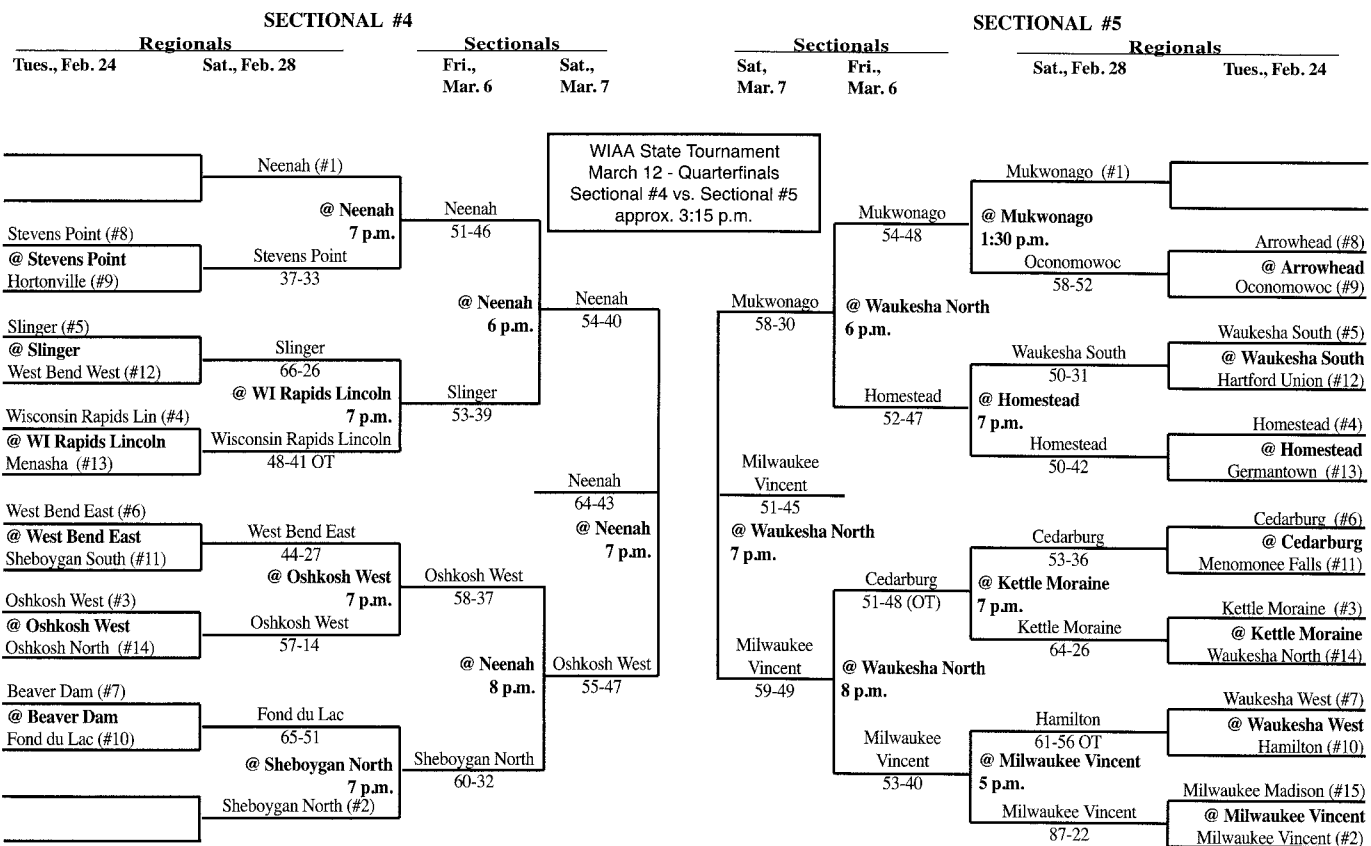

HOME TEAM: SAINT MARY CENTRAL 23-4

Name	TOT-FG			Rebounds			PF	TP	A	TO	BLK	S	MIN
	FG-FGA	3 PT-FTA	FT-FTA	OF	DE	TOT							
24 Englebert, Clare	2-5	0-0	0-2	1	3	4	4	4	1	3	1	1	24
42 Schaffer, Brittany	4-8	2-6	4-5	3	9	12	2	14	1	5	0	0	31
10 Pawlowski, Maggie	1-5	0-1	0-2	0	3	3	1	2	2	5	0	0	32
11 Brown, Rachel	4-7	0-0	12-14	0	5	5	4	20	0	4	0	0	23
23 Miner, Megan	0-1	0-0	0-0	1	1	2	3	0	0	4	0	2	32
20 Kellner, Meghan	0-0	0-0	0-0	0	0	0	0	0	0	0	0	0	0+
21 Conn, Leisa	0-0	0-0	1-3	0	0	0	3	1	0	3	0	1	9
44 Grassmann, Caitlin	1-2	0-0	2-2	3	1	4	2	4	0	0	0	0	9
TEAM				2	2	2							
Totals	12-28	2-7	19-28	8	24	32	19	45	4	24	1	4	160
TOTAL FG%	1st Half: 7-14	50.0%	2nd Half: 5-14	35.7%	Game: 42.9%	DEADB							
3-Pt. FG%	1st Half: 2-5	40.0%	2nd Half: 0-2	0.0%	Game: 28.6%	REBS							
F Throw %	1st Half: 6-10	60.0%	2nd Half: 13-18	72.2%	Game: 67.9%	3.2							

OFFICIALS: Denita Lee-Johnson, Cliff Bell, Tallendra Carson

TECHNICAL FOULS: POTOSI-None. SAINT MARY CENTRAL-None.

Score by Periods:

	1st	2nd	3rd	4th	Total
POTOSI	6	7	12	17	42
SAINT MARY CENTRAL	14	8	10	13	45

Division 4 Semifinals

POTOSI 49, BLACK HAWK 42

VISITORS: BLACK HAWK 23-3

Name	TOT-FG			Rebounds			PF	TP	A	TO	BLK	S	MIN
	FG-FGA	3 PT-FTA	FT-FTA	OF	DE	TOT							
44 Wellnitz, Kim	5-13	0-3	1-3	1	8	9	5	11	1	2	3	0	22
12 Meier, Hailey	0-4	0-0	2-3	2	0	2	4	2	1	1	0	1	15

23 Lehner, Gabi	g	4-8	1-2	0-1	0	0	0	1	9	3	2	0	4	31
30 Butler, Paige	g	4-9	0-2	3-3	2	4	6	2	11	1	5	0	1	28
33 Meives, Maria	g	1-6	0-2	0-1	1	2	3	3	2	2	5	0	2	23
04 Rygh, Rachel	g	0-1	0-0	0-0	0	0	0	2	0	0	2	0	0	6
14 Place, Katie	g	1-1	0-0	0-1	0	3	3	4	2	1	0	0	1	14
22 Wellnitz, Melissa	g	2-6	1-1	0-0	0	3	3	2	5	2	3	1	0	19
31 Ermenz, Savannah	g	0-0	0-0	0-0	0	0	0	0	0	0	0	0	0	2
32 Argall, Riley	g	0-0	0-0	0-0	0	0	0	0	0	0	0	0	0	0+
55 Jorgenson, Cassie	g	0-0	0-0	0-0	0	0	0	0	0	0	0	0	0	0+
TEAM														
Totals		17-48	2-10	6-12	9	21	30	23	42	11	20	4	9	160
TOTAL FG%	1st Half: 8-27	29.6%	2nd Half: 9-21	42.9%	Game: 35.4%	DEADB								
3-Pt. FG%	1st Half: 0-4	0.0%	2nd Half: 1-6	33.3%	Game: 20.0%	REBS								
F Throw %	1st Half: 5-7	71.4%	2nd Half: 2-5	20.0%	Game: 50.0%	1								

HOME TEAM: POTOSI 25-1

Name	TOT-FG			Rebounds			PF	TP	A	TO	BLK	S	MIN	
	FG-FGA	3 PT-FTA	FT-FTA	OF	DE	TOT								
00 Reising, Brianna	f	3-3	0-0	0	3	3	4	6	0	2	0	1	13	
32 Tobin, Alison	f	2-7	1-2	5-6	1	4	5	1	10	2	1	0	26	
05 Lass, Morgan	g	5-6	1-1	2-5	0	3	3	13	0	5	0	3	31	
34 Wunderlin, Catie	g	0-0	0-0	0-0	1	1	1	0	1	1	0	2	10	
35 Elskamp, Theresia	g	3-12	0-3	5-7	1	10	11	2	11	2	8	1	31	
01 Koeller, Jade	g	0-0	0-0	0-0	0	0	0	0	0	0	0	0	0+	
02 Fecht, Kayla	g	0-0	0-0	0-0	0	0	0	0	0	0	0	0	0+	
03 Ames, Makila	g	0-0	0-0	0-0	0	0	0	0	0	0	0	0	0+	
10 Fecht, Jodi	g	0-0	0-0	0-0	0	0	0	0	0	0	0	0	1	
14 Reynolds, Katie	g	2-5	0-0	1-2	5	1	6	2	5	1	1	1	16	
15 Droessler, Katie	g	0-0	0-0	0-0	0	0	0	0	0	0	0	0	0+	
21 Flesch, Danielle	g	2-5	0-0	0-1	3	1	4	3	4	1	3	0	15	
25 Keene, Reba	g	0-2	0-0	0-0	1	1	2	0	1	2	0	1	17	
TEAM														
Totals		17-40	2-6	13-21	10	27	37	18	49	8	23	2	12	160
TOTAL FG%	1st Half: 9-22	40.9%	2nd Half: 8-18	44.4%	Game: 42.5%	DEADB								
3-Pt. FG%	1st Half: 2-3	66.7%	2nd Half: 0-3	0.0%	Game: 33.3%	REBS								
F Throw %	1st Half: 3-5	60.0%	2nd Half: 10-16	62.5%	Game: 61.9%	0								

OFFICIALS: Charles Morning, Craig Finstad, Scott Jonas

TECHNICAL FOULS: BLACK HAWK-None. POTOSI-None.

Score by Periods:

	1st	2nd	3rd	4th	Total
BLACK HAWK	13	8	13	8	42
POTOSI	12	11	7	19	49

SAINT MARY CENTRAL 49, SIREN 34

VISITORS: SAINT MARY CENTRAL 22-4

2009 Girls Basketball Assignments – Division 1