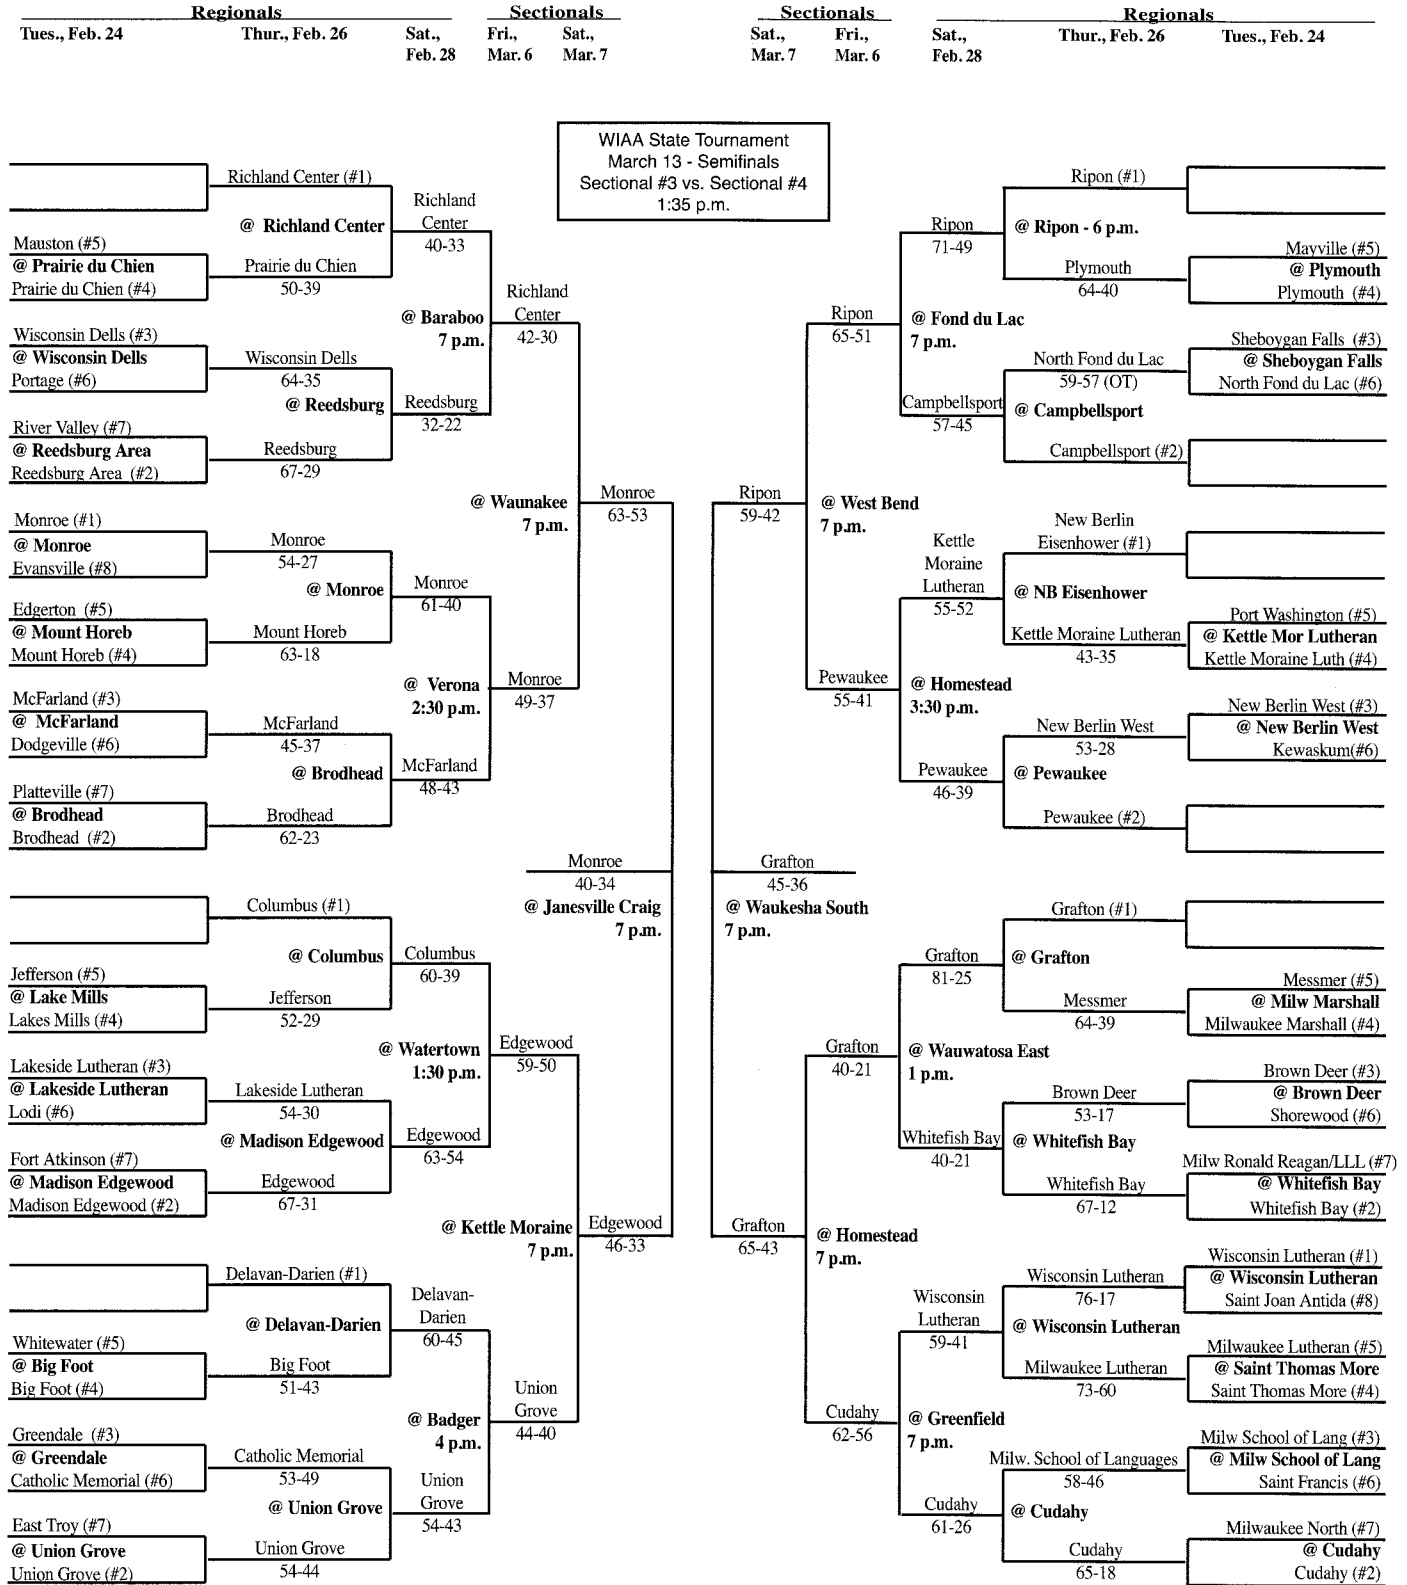

2009 Girls Basketball Assignments – Division 2

SECTIONAL #3

SECTIONAL #4