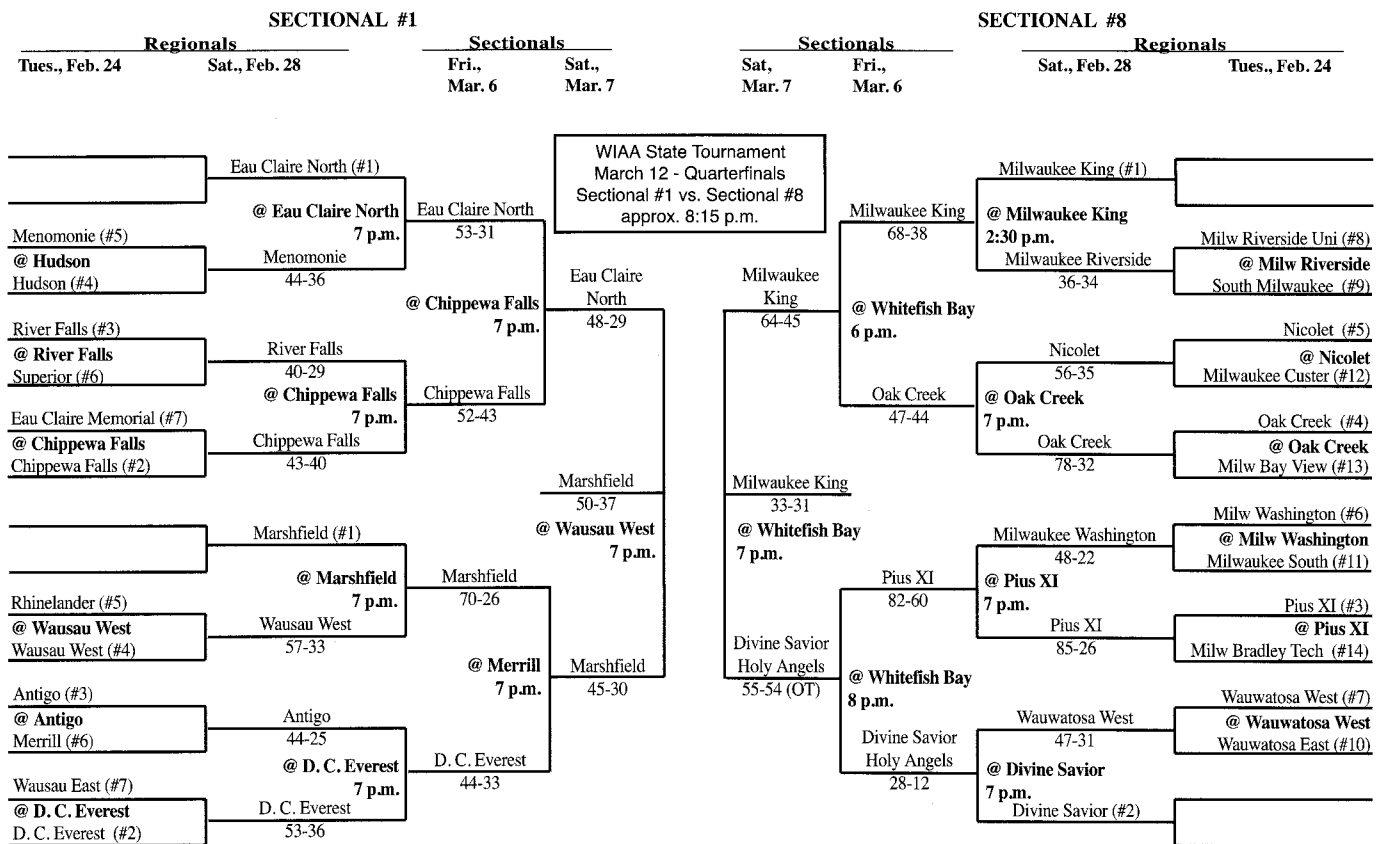

2009 Girls Basketball Assignments – Division 1