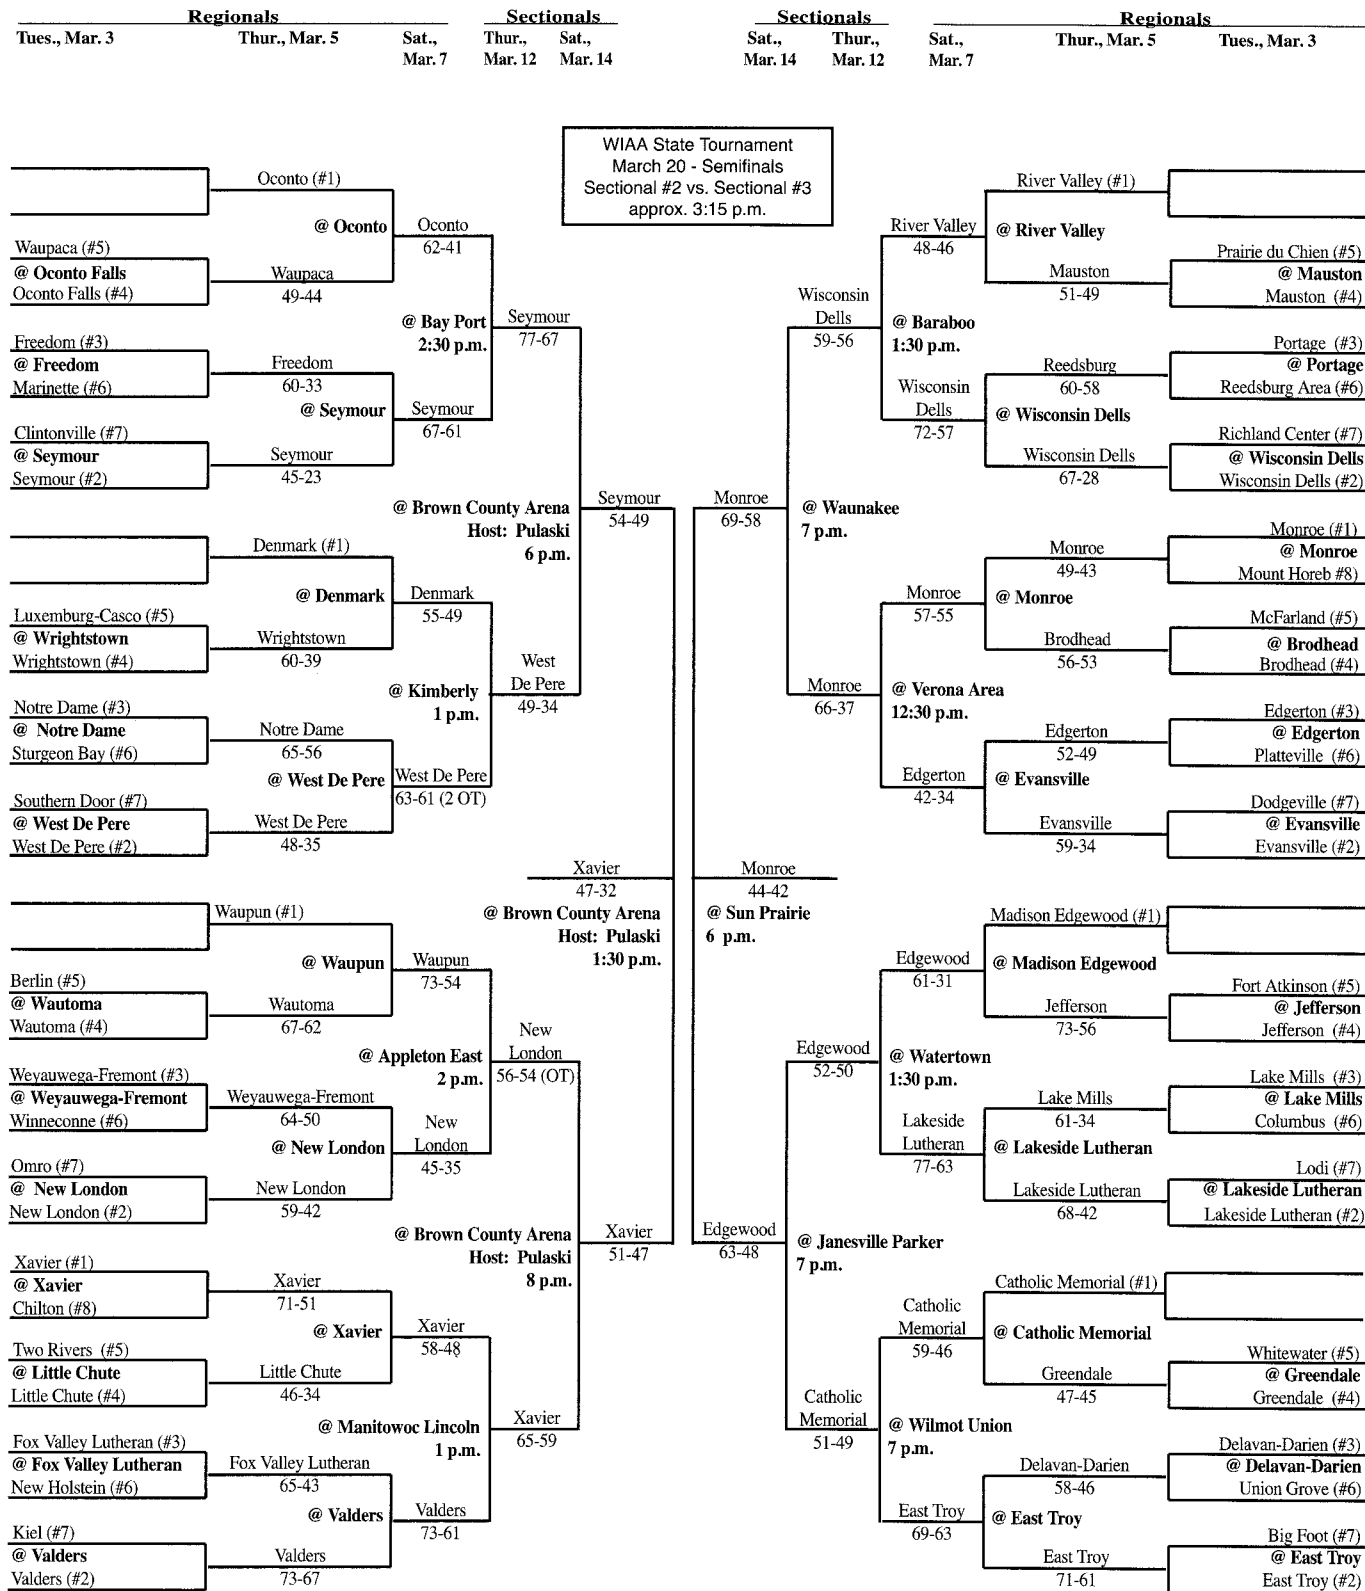

2009 Boys Basketball Assignments – Division 2

SECTIONAL #2

SECTIONAL #3