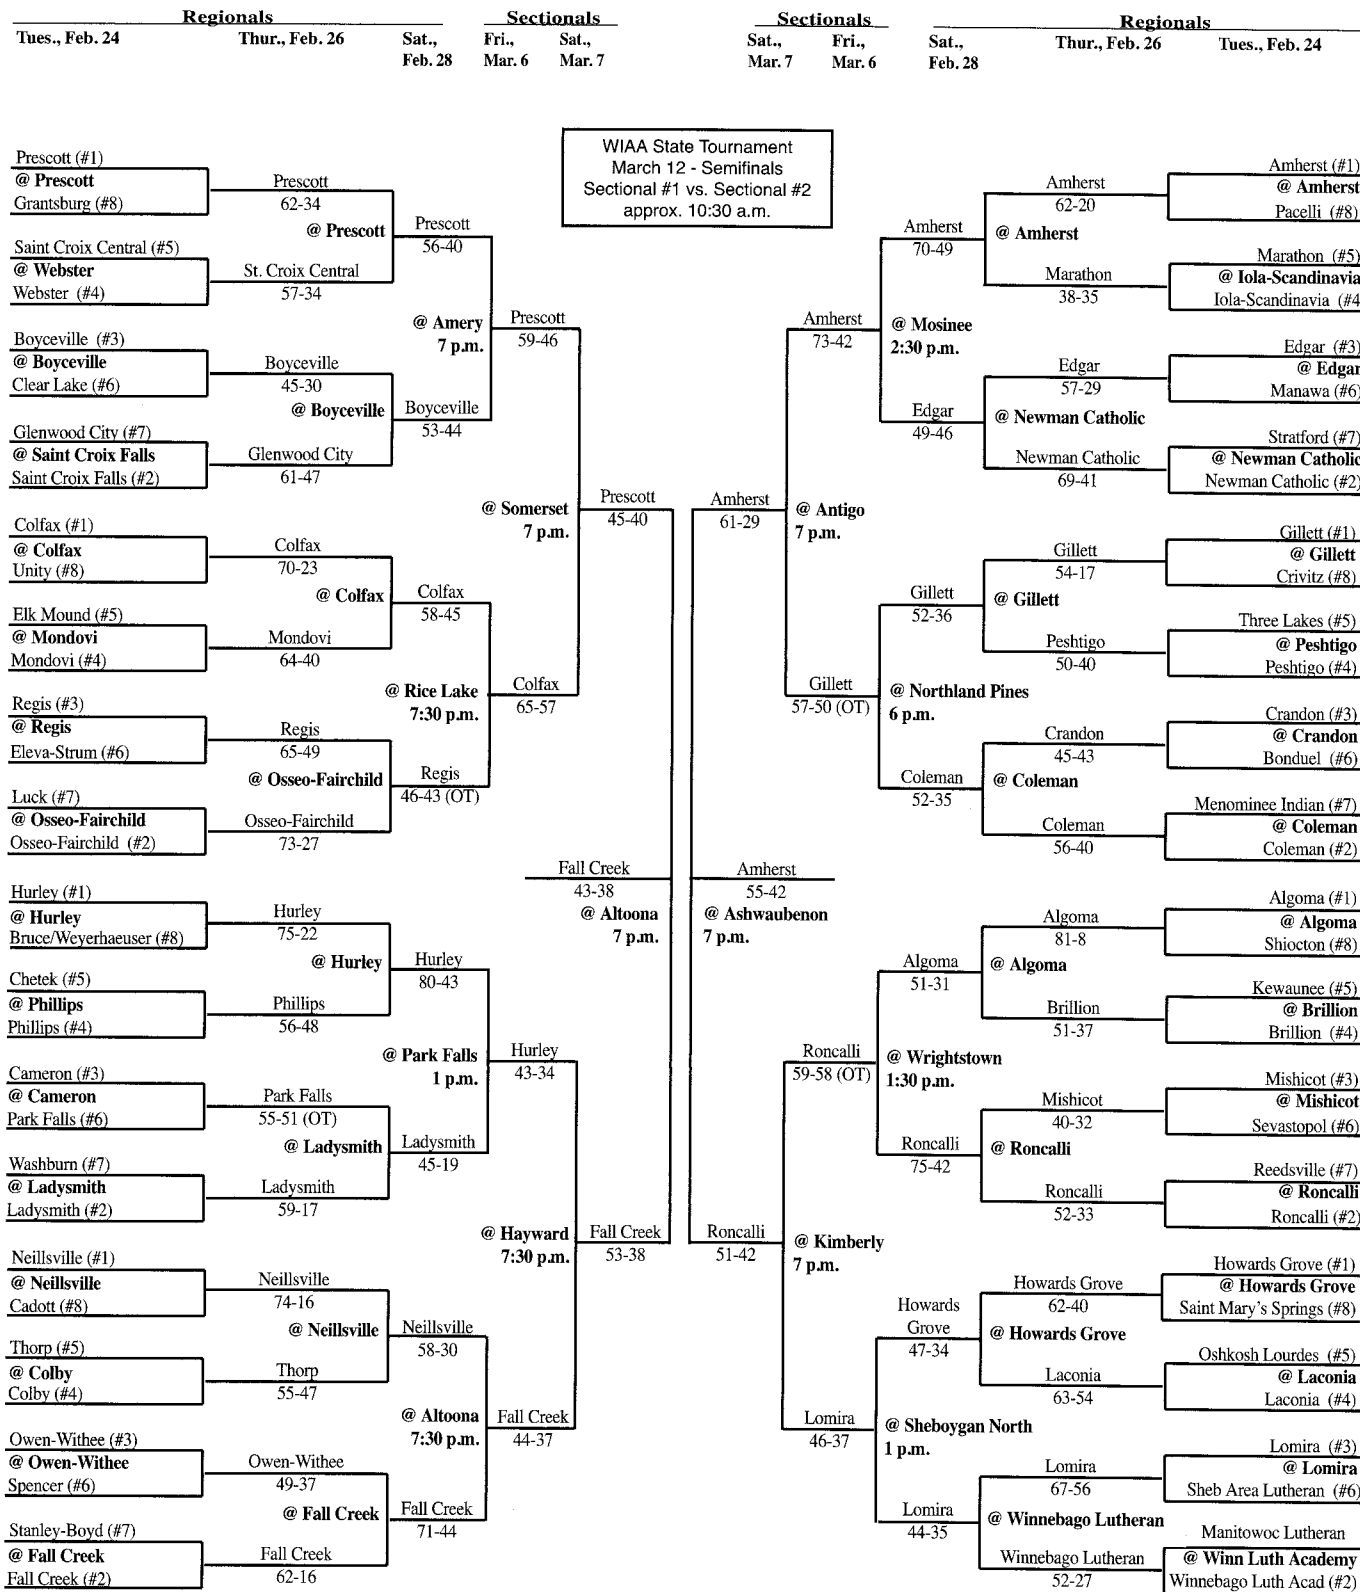

2009 Girls Basketball Assignments – Division 3

SECTIONAL #1

SECTIONAL #2

WIAA State Tournament
March 12 - Semifinals
Sectional #1 vs. Sectional #2
approx. 10:30 a.m.