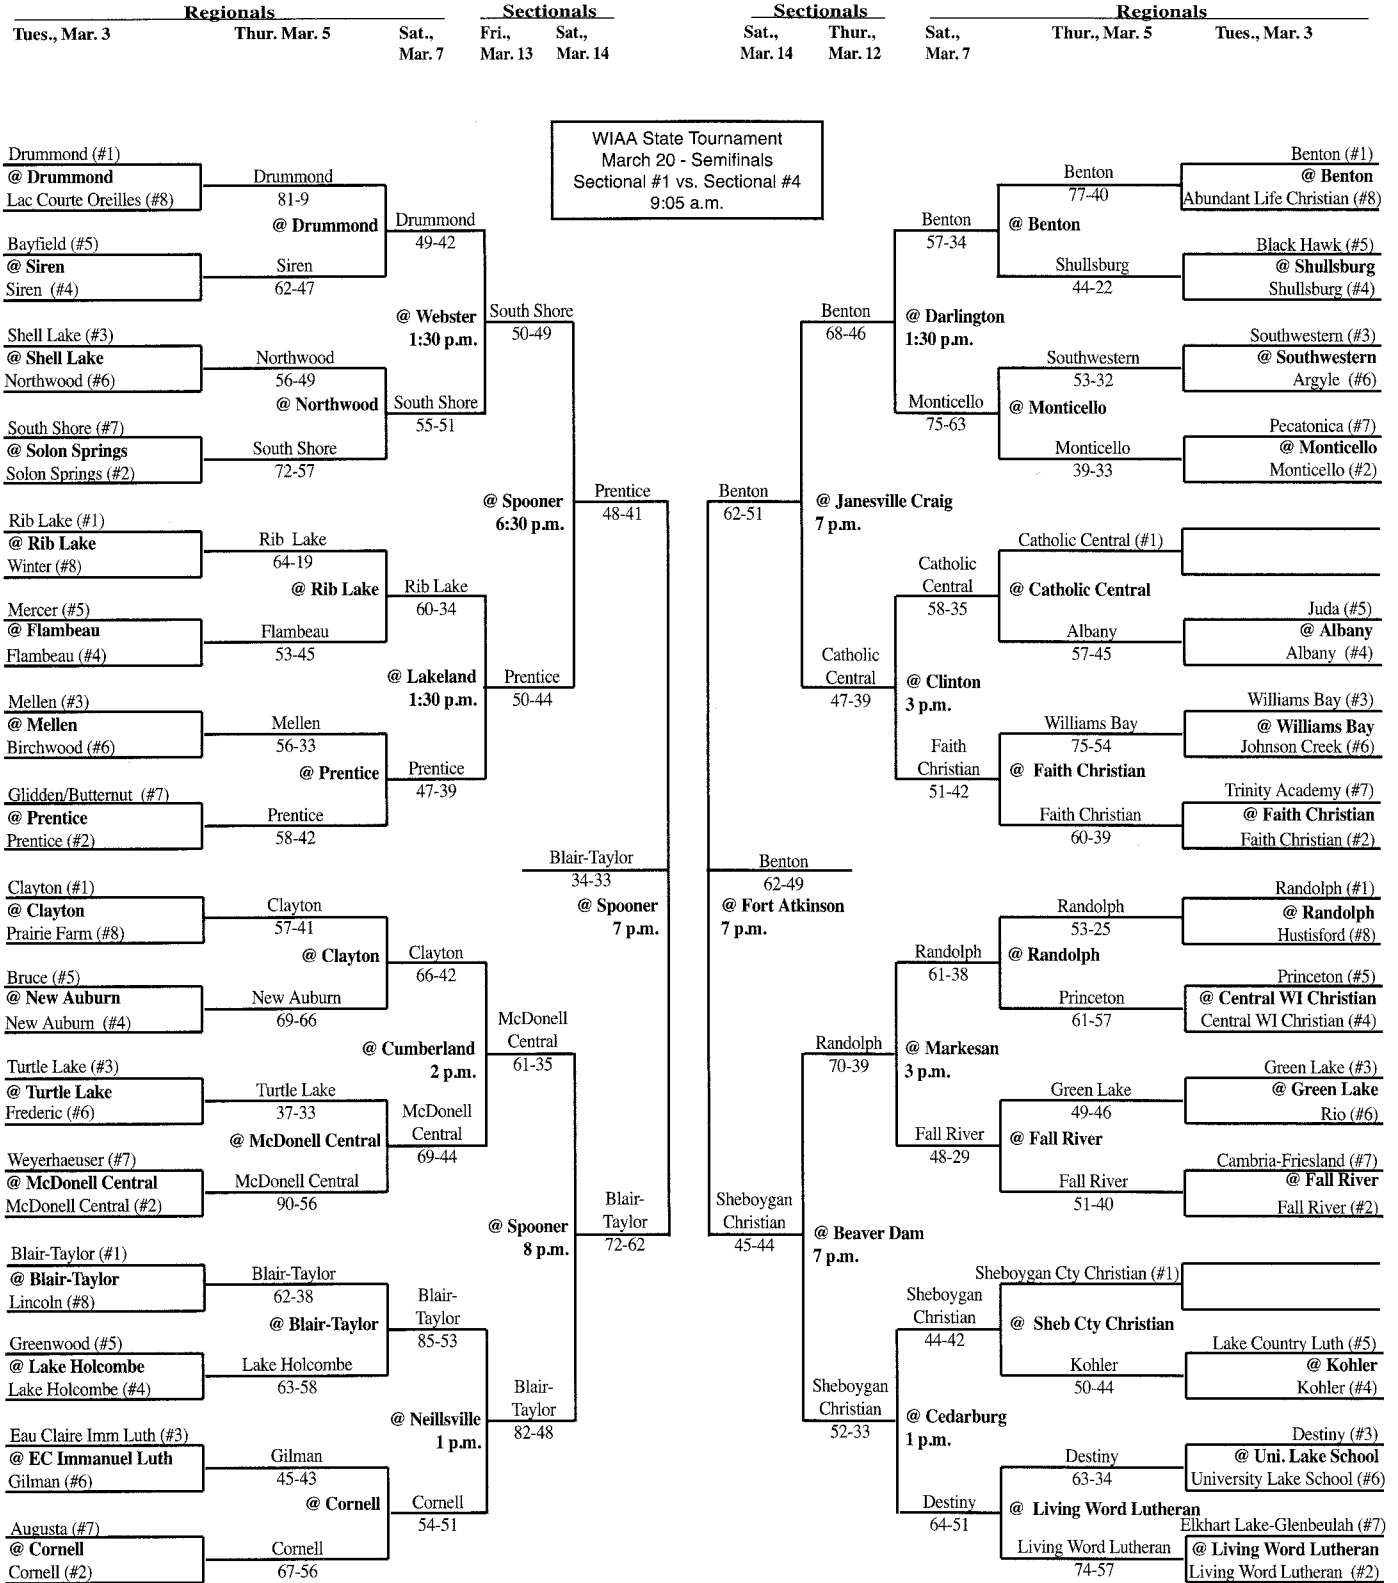

2009 Boys Basketball Assignments – Division 4

SECTIONAL #1

SECTIONAL #4