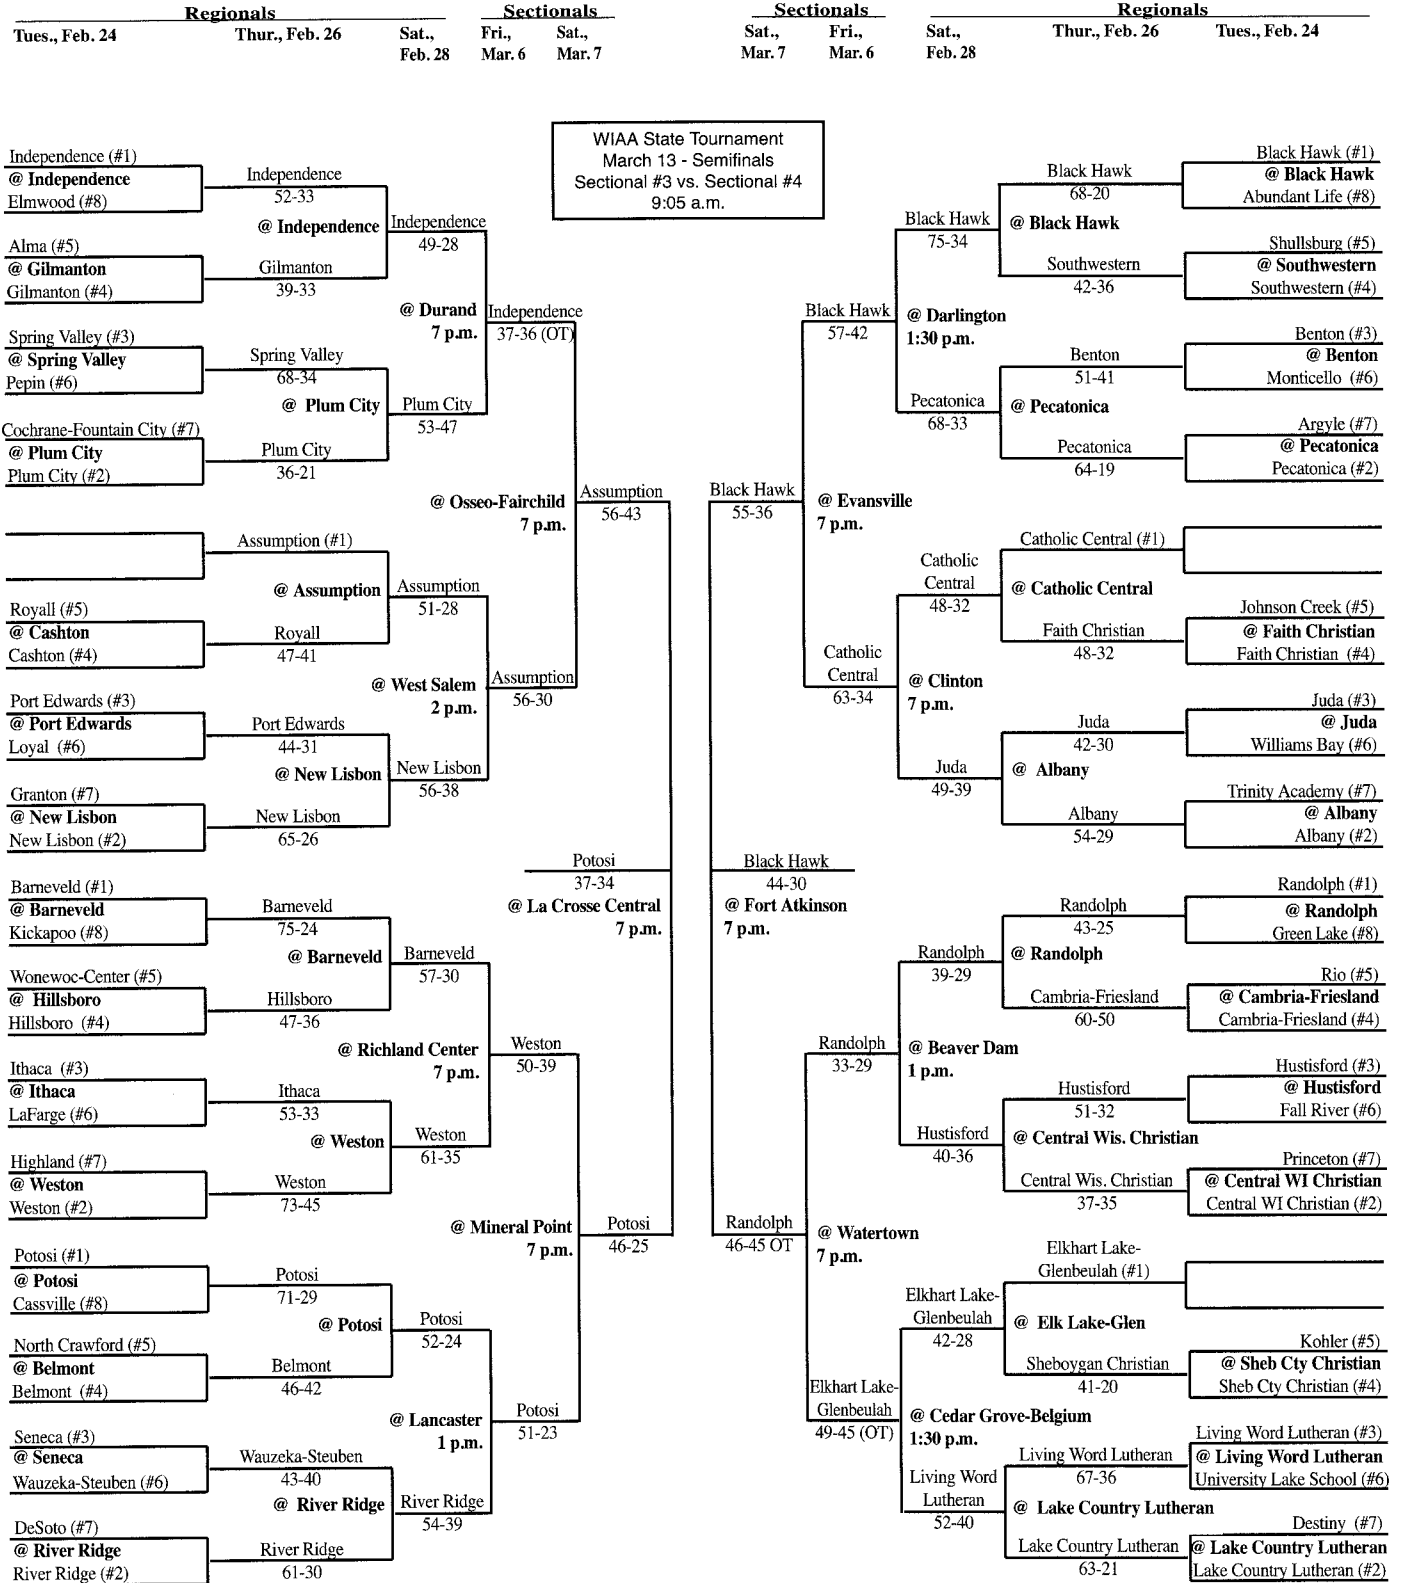

2009 Girls Basketball Assignments – Division 4

SECTIONAL #3

SECTIONAL #4