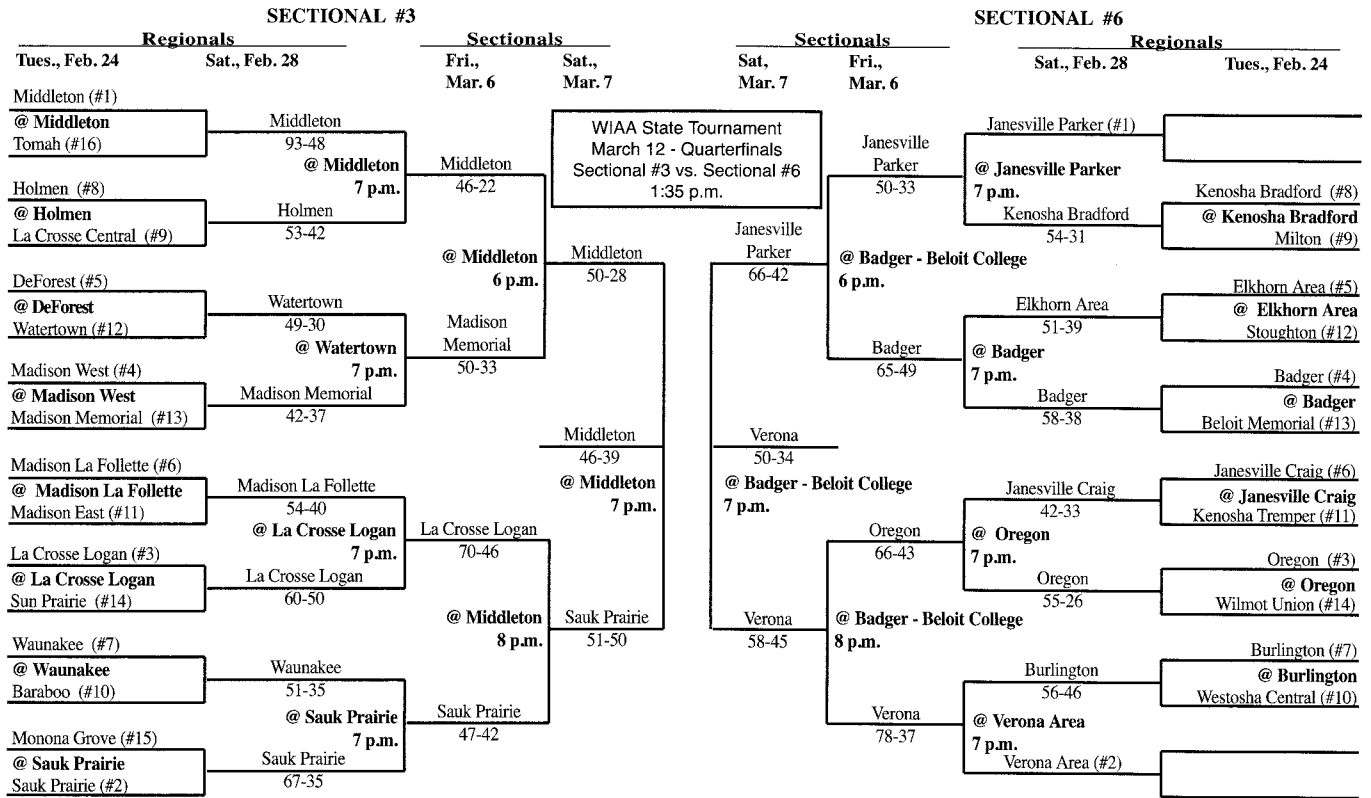

HOME TEAM: SAINT MARY CENTRAL 23-4

Name	TOT-FG			Rebounds			PF	TP	A	TO	BLK	S	MIN
	FG-FGA	3 PT-FTA	FT-FTA	OF	DE	TOT							
24 Englebert, Clare	2-5	0-0	0-2	1	3	4	4	4	1	3	1	1	24
42 Schaffer, Brittany	4-8	2-6	4-5	3	9	12	2	14	1	5	0	0	31
10 Pawlowski, Maggie	1-5	0-1	0-2	0	3	3	1	2	2	5	0	0	32
11 Brown, Rachel	4-7	0-0	12-14	0	5	5	4	20	0	4	0	0	23
23 Miner, Megan	0-1	0-0	0-0	1	1	2	3	0	0	4	0	2	32
20 Kellner, Meghan	0-0	0-0	0-0	0	0	0	0	0	0	0	0	0	0+
21 Conn, Leisa	0-0	0-0	1-3	0	0	0	3	1	0	3	0	1	9
44 Grassmann, Caitlin	1-2	0-0	2-2	3	1	4	2	4	0	0	0	0	9
TEAM				2	2	2							
Totals	12-28	2-7	19-28	8	24	32	19	45	4	24	1	4	160
TOTAL FG%	1st Half: 7-14	50.0%	2nd Half: 5-14	35.7%	Game: 42.9%	DEADB							
3-Pt. FG%	1st Half: 2-5	40.0%	2nd Half: 0-2	0.0%	Game: 28.6%	REBS							
F Throw %	1st Half: 6-10	60.0%	2nd Half: 13-18	72.2%	Game: 67.9%	3.2							

OFFICIALS: Denita Lee-Johnson, Cliff Bell, Tallendra Carson

TECHNICAL FOULS: POTOSI-None. SAINT MARY CENTRAL-None.

Score by Periods:

	1st	2nd	3rd	4th	Total
POTOSI	6	7	12	17	42
SAINT MARY CENTRAL	14	8	10	13	45

Division 4 Semifinals

POTOSI 49, BLACK HAWK 42

VISITORS: BLACK HAWK 23-3

Name	TOT-FG			Rebounds			PF	TP	A	TO	BLK	S	MIN
	FG-FGA	3 PT-FTA	FT-FTA	OF	DE	TOT							
44 Wellnitz, Kim	5-13	0-3	1-3	1	8	9	5	11	1	2	3	0	22
12 Meier, Hailey	0-4	0-0	2-3	2	0	2	4	2	1	1	0	1	15

23 Lehner, Gabi	g	4-8	1-2	0-1	0	0	0	1	9	3	2	0	4	31
30 Butler, Paige	g	4-9	0-2	3-3	2	4	6	2	11	1	5	0	1	28
33 Meives, Maria	g	1-6	0-2	0-1	1	2	3	3	2	2	5	0	2	23
04 Rygh, Rachel	g	0-1	0-0	0-0	0	0	0	2	0	0	2	0	0	6
14 Place, Katie	g	1-1	0-0	0-1	0	3	3	4	2	1	0	0	1	14
22 Wellnitz, Melissa	g	2-6	1-1	0-0	0	3	3	2	5	2	3	1	0	19
31 Ermenz, Savannah	g	0-0	0-0	0-0	0	0	0	0	0	0	0	0	0	2
32 Argall, Riley	g	0-0	0-0	0-0	0	0	0	0	0	0	0	0	0	0+
55 Jorgenson, Cassie	g	0-0	0-0	0-0	0	0	0	0	0	0	0	0	0	0+
TEAM														
Totals		17-48	2-10	6-12	9	21	30	23	42	11	20	4	9	160
TOTAL FG%	1st Half: 8-27	29.6%	2nd Half: 9-21	42.9%	Game: 35.4%	DEADB								
3-Pt. FG%	1st Half: 0-4	0.0%	2nd Half: 1-6	33.3%	Game: 20.0%	REBS								
F Throw %	1st Half: 5-7	71.4%	2nd Half: 2-5	20.0%	Game: 50.0%	1								

HOME TEAM: POTOSI 25-1

Name	TOT-FG			Rebounds			PF	TP	A	TO	BLK	S	MIN	
	FG-FGA	3 PT-FTA	FT-FTA	OF	DE	TOT								
00 Reising, Brianna	f	3-3	0-0	0	3	3	4	6	0	2	0	1	13	
32 Tobin, Alison	f	2-7	1-2	5-6	1	4	5	1	10	2	1	0	26	
05 Lass, Morgan	g	5-6	1-1	2-5	0	3	3	13	0	5	0	3	31	
34 Wunderlin, Catie	g	0-0	0-0	0-0	1	1	1	0	1	1	0	2	10	
35 Elskamp, Theresia	g	3-12	0-3	5-7	1	10	11	2	11	2	8	1	31	
01 Koeller, Jade	g	0-0	0-0	0-0	0	0	0	0	0	0	0	0	0+	
02 Fecht, Kayla	g	0-0	0-0	0-0	0	0	0	0	0	0	0	0	0+	
03 Ames, Makila	g	0-0	0-0	0-0	0	0	0	0	0	0	0	0	0+	
10 Fecht, Jodi	g	0-0	0-0	0-0	0	0	0	0	0	0	0	0	1	
14 Reynolds, Katie	g	2-5	0-0	1-2	5	1	6	2	5	1	1	1	16	
15 Droessler, Katie	g	0-0	0-0	0-0	0	0	0	0	0	0	0	0	0+	
21 Flesch, Danielle	g	2-5	0-0	0-1	3	1	4	3	4	1	3	0	15	
25 Keene, Reba	g	0-2	0-0	0-0	1	1	2	0	1	2	0	1	17	
TEAM														
Totals		17-40	2-6	13-21	10	27	37	18	49	8	23	2	12	160
TOTAL FG%	1st Half: 9-22	40.9%	2nd Half: 8-18	44.4%	Game: 42.5%	DEADB								
3-Pt. FG%	1st Half: 2-3	66.7%	2nd Half: 0-3	0.0%	Game: 33.3%	REBS								
F Throw %	1st Half: 3-5	60.0%	2nd Half: 10-16	62.5%	Game: 61.9%	0								

OFFICIALS: Charles Morning, Craig Finstad, Scott Jonas

TECHNICAL FOULS: BLACK HAWK-None. POTOSI-None.

Score by Periods:

	1st	2nd	3rd	4th	Total
BLACK HAWK	13	8	13	8	42
POTOSI	12	11	7	19	49

SAINT MARY CENTRAL 49, SIREN 34

VISITORS: SAINT MARY CENTRAL 22-4

2009 Girls Basketball Assignments – Division 1