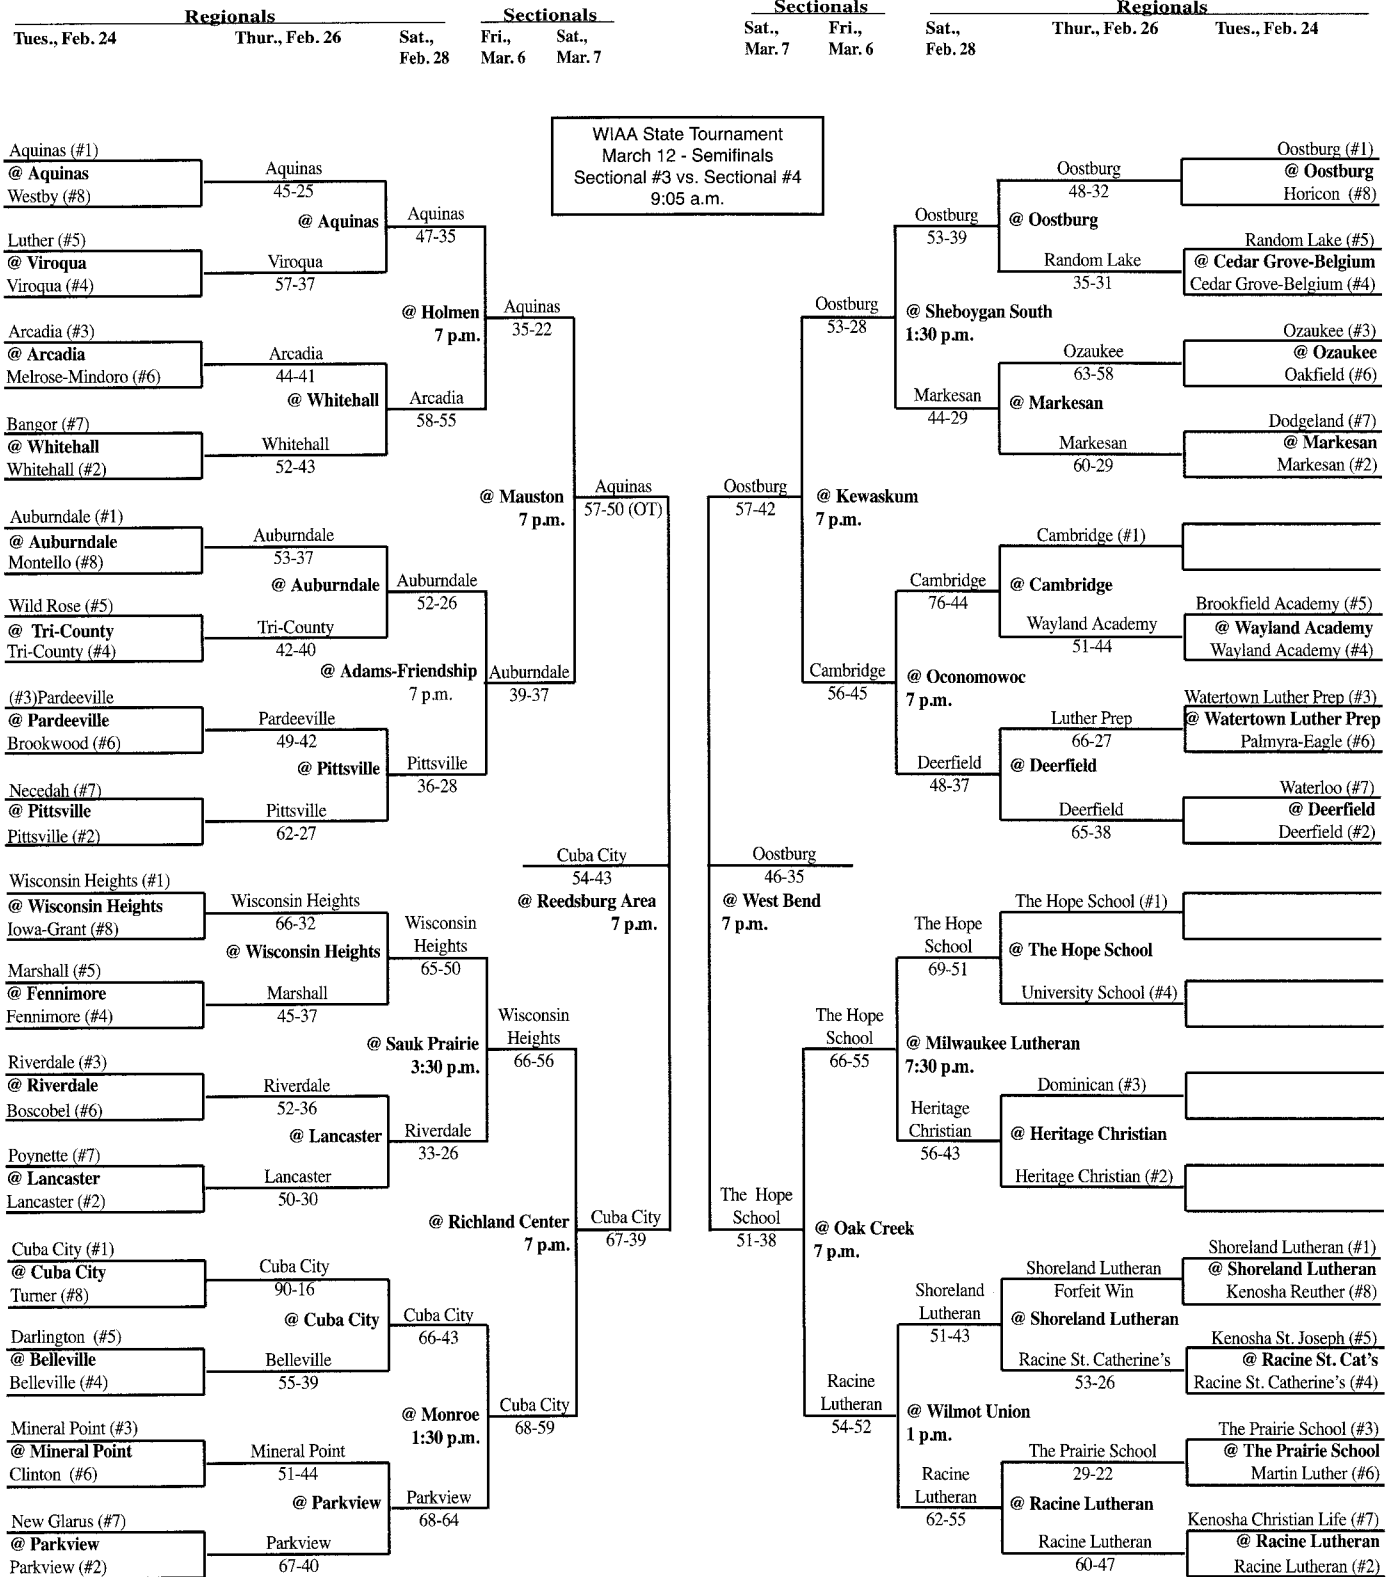

2009 Girls Basketball Assignments – Division 3

SECTIONAL #3

SECTIONAL #4