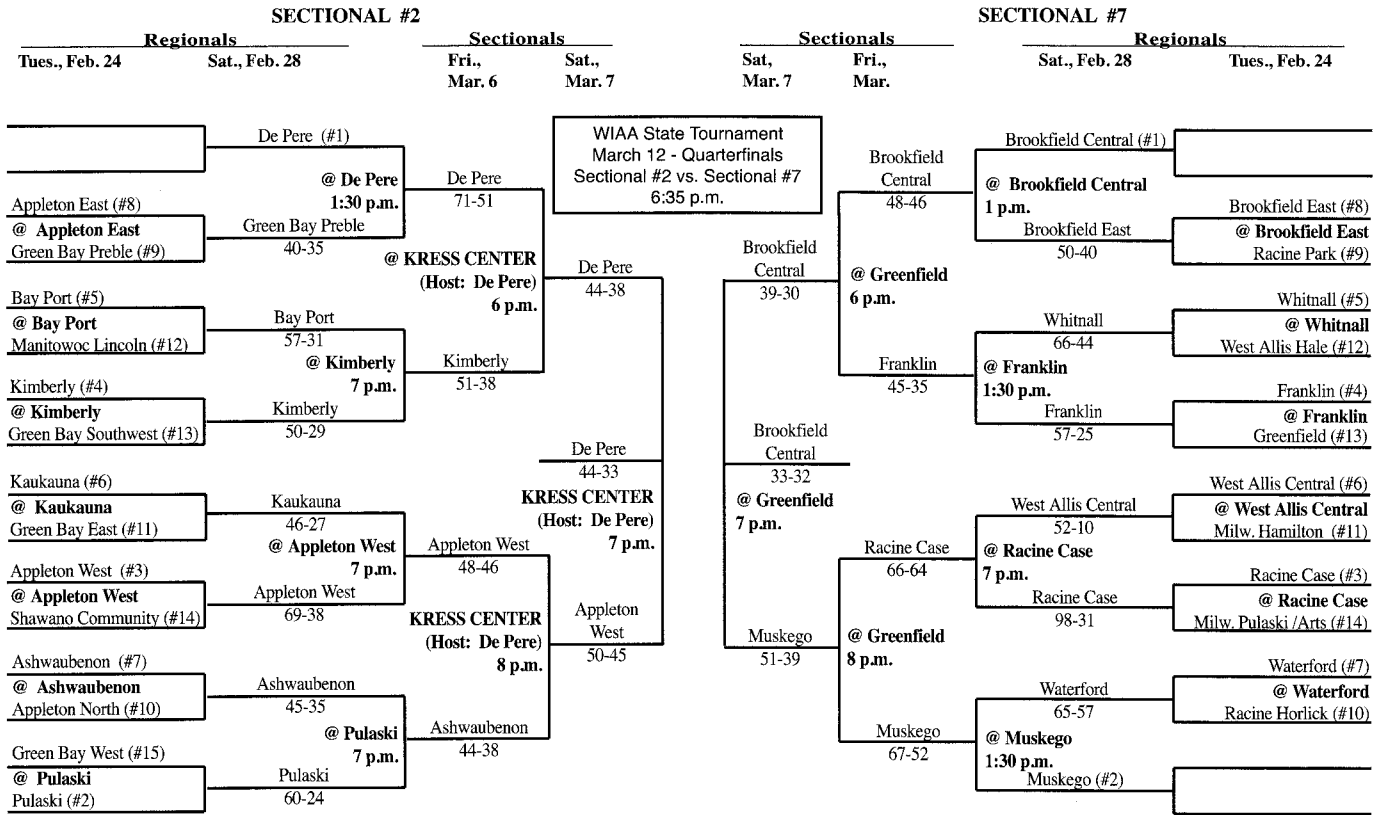

2009 Girls Basketball Assignments – Division 1