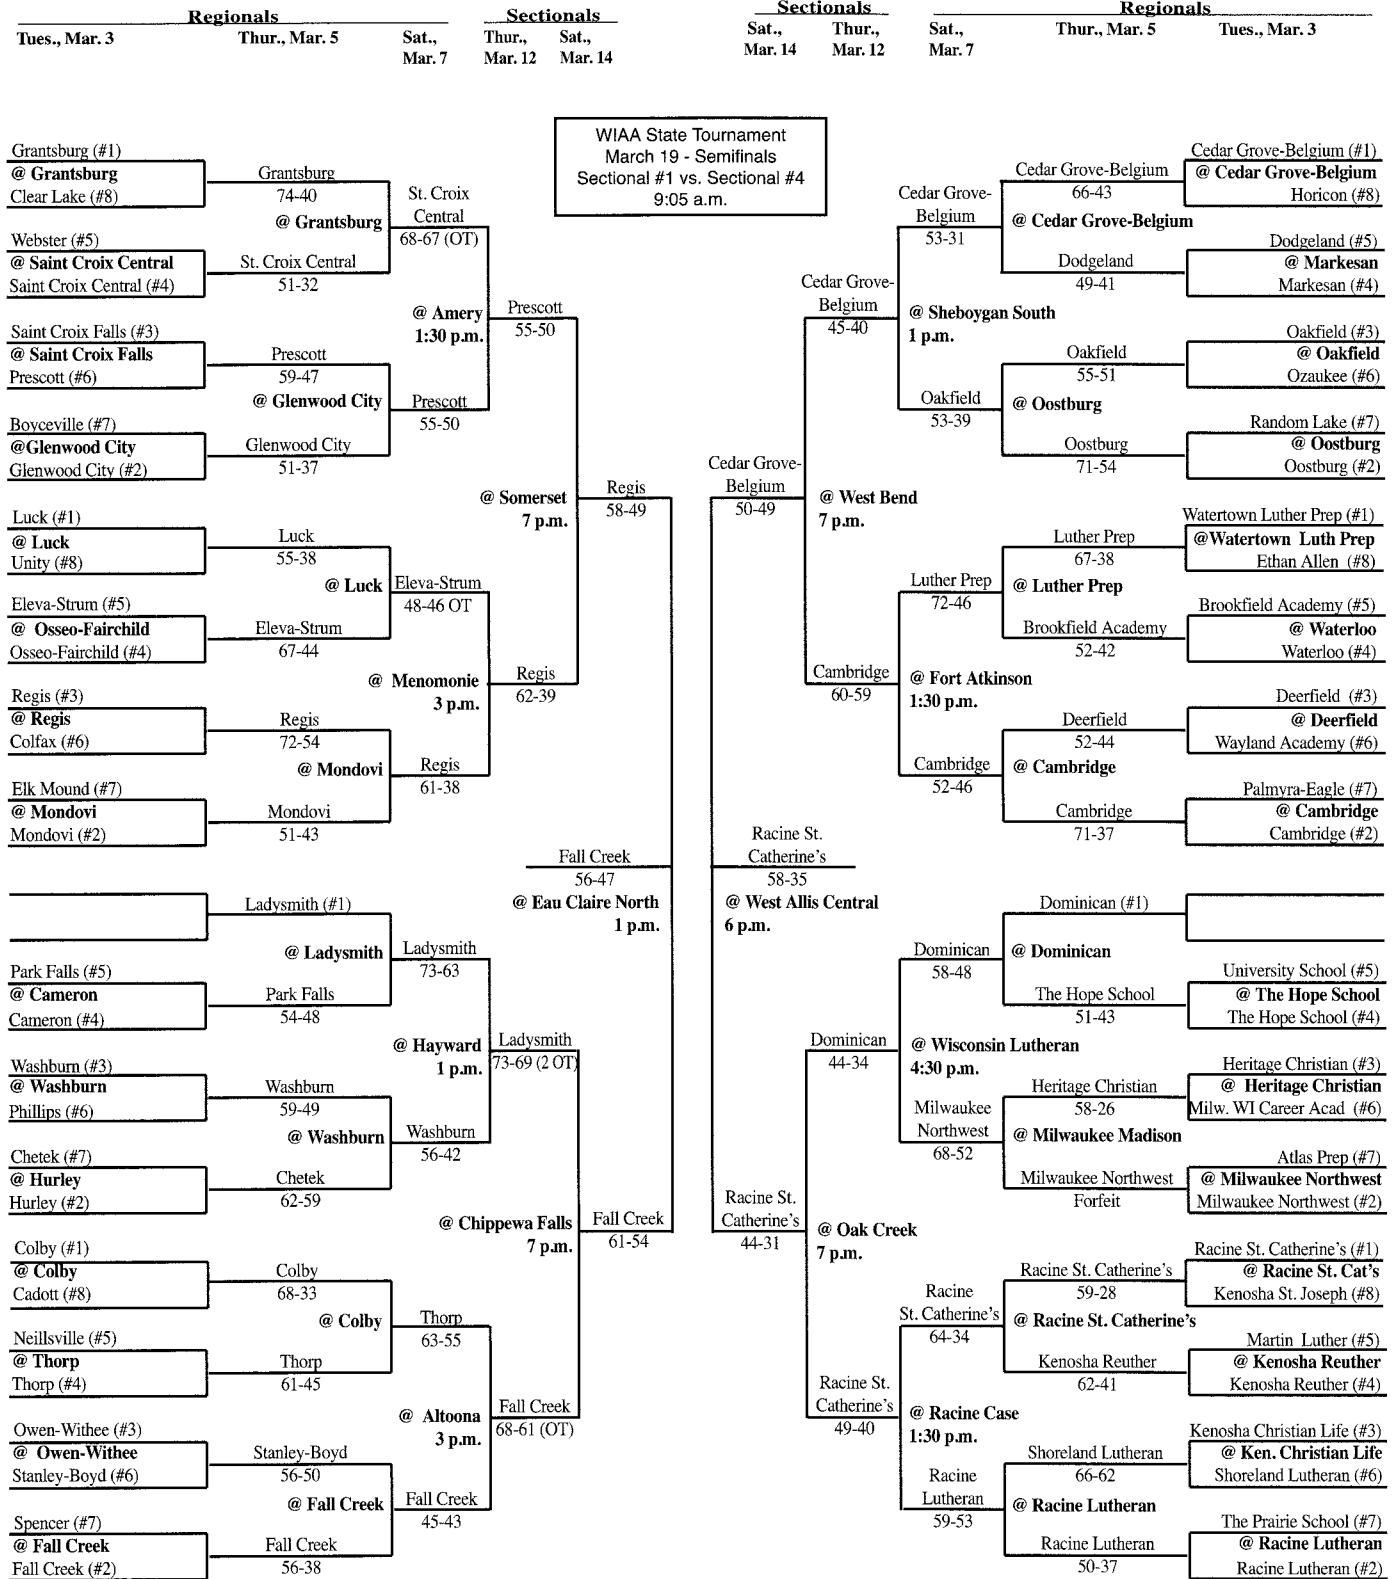

2009 Boys Basketball Assignments – Division 3

SECTIONAL #1

SECTIONAL #4