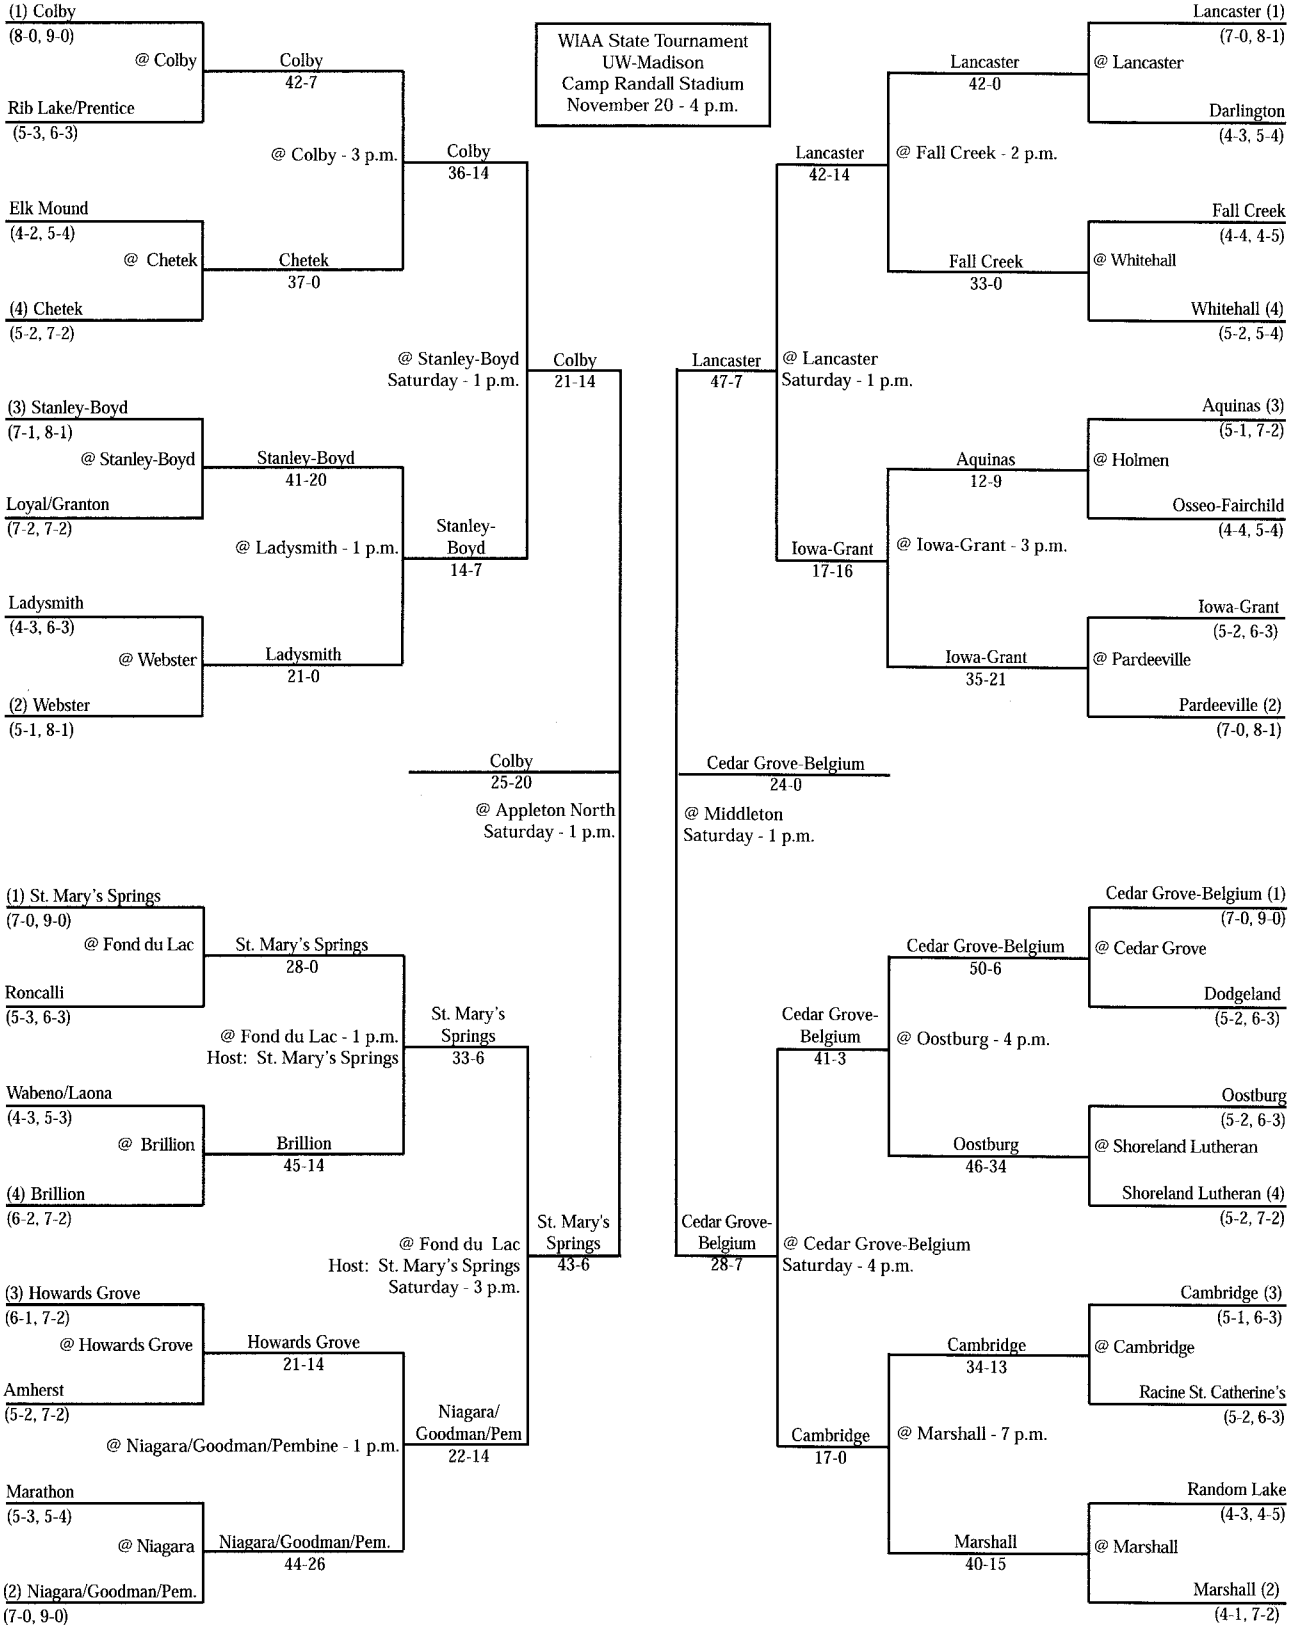

2008 FOOTBALL PLAYOFFS

Division 5

All First Round Games Tuesday, Oct. 28 - 7 p.m.

All Second Round Games Saturday, Nov. 1

Level 3 Games - Friday, November 7 or Saturday, November 8

Level 4 Games - Friday, November 14 or Saturday, November 15