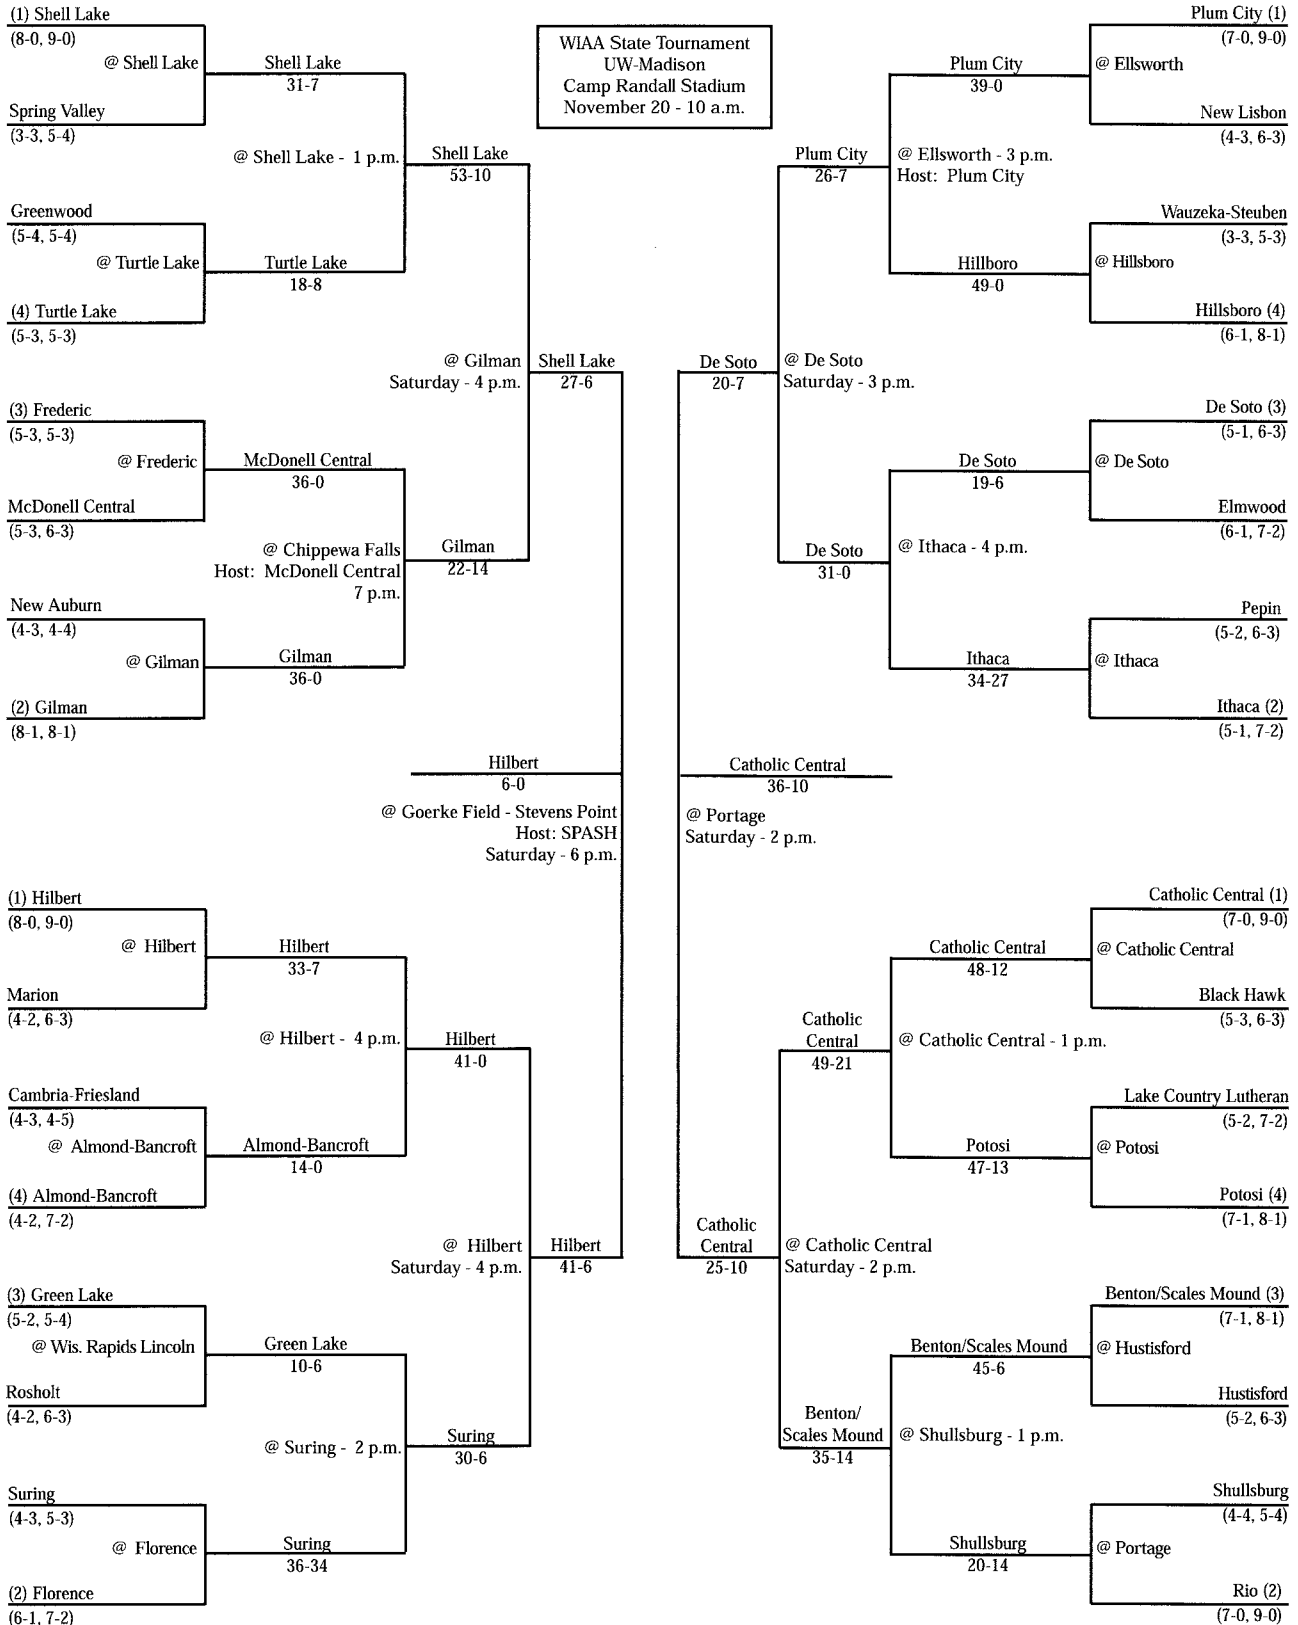

Playoff Scores – 1976-2008

1976

CLASS AA

Championship: Antigo 6, Racine Wm. Horlick 0

Semifinals: Antigo 36, Milwaukee Madison 16

Racine Wm. Horlick 23, South Milwaukee 14

CLASS A

Championship: Meno. Falls East 12, Clintonville 7