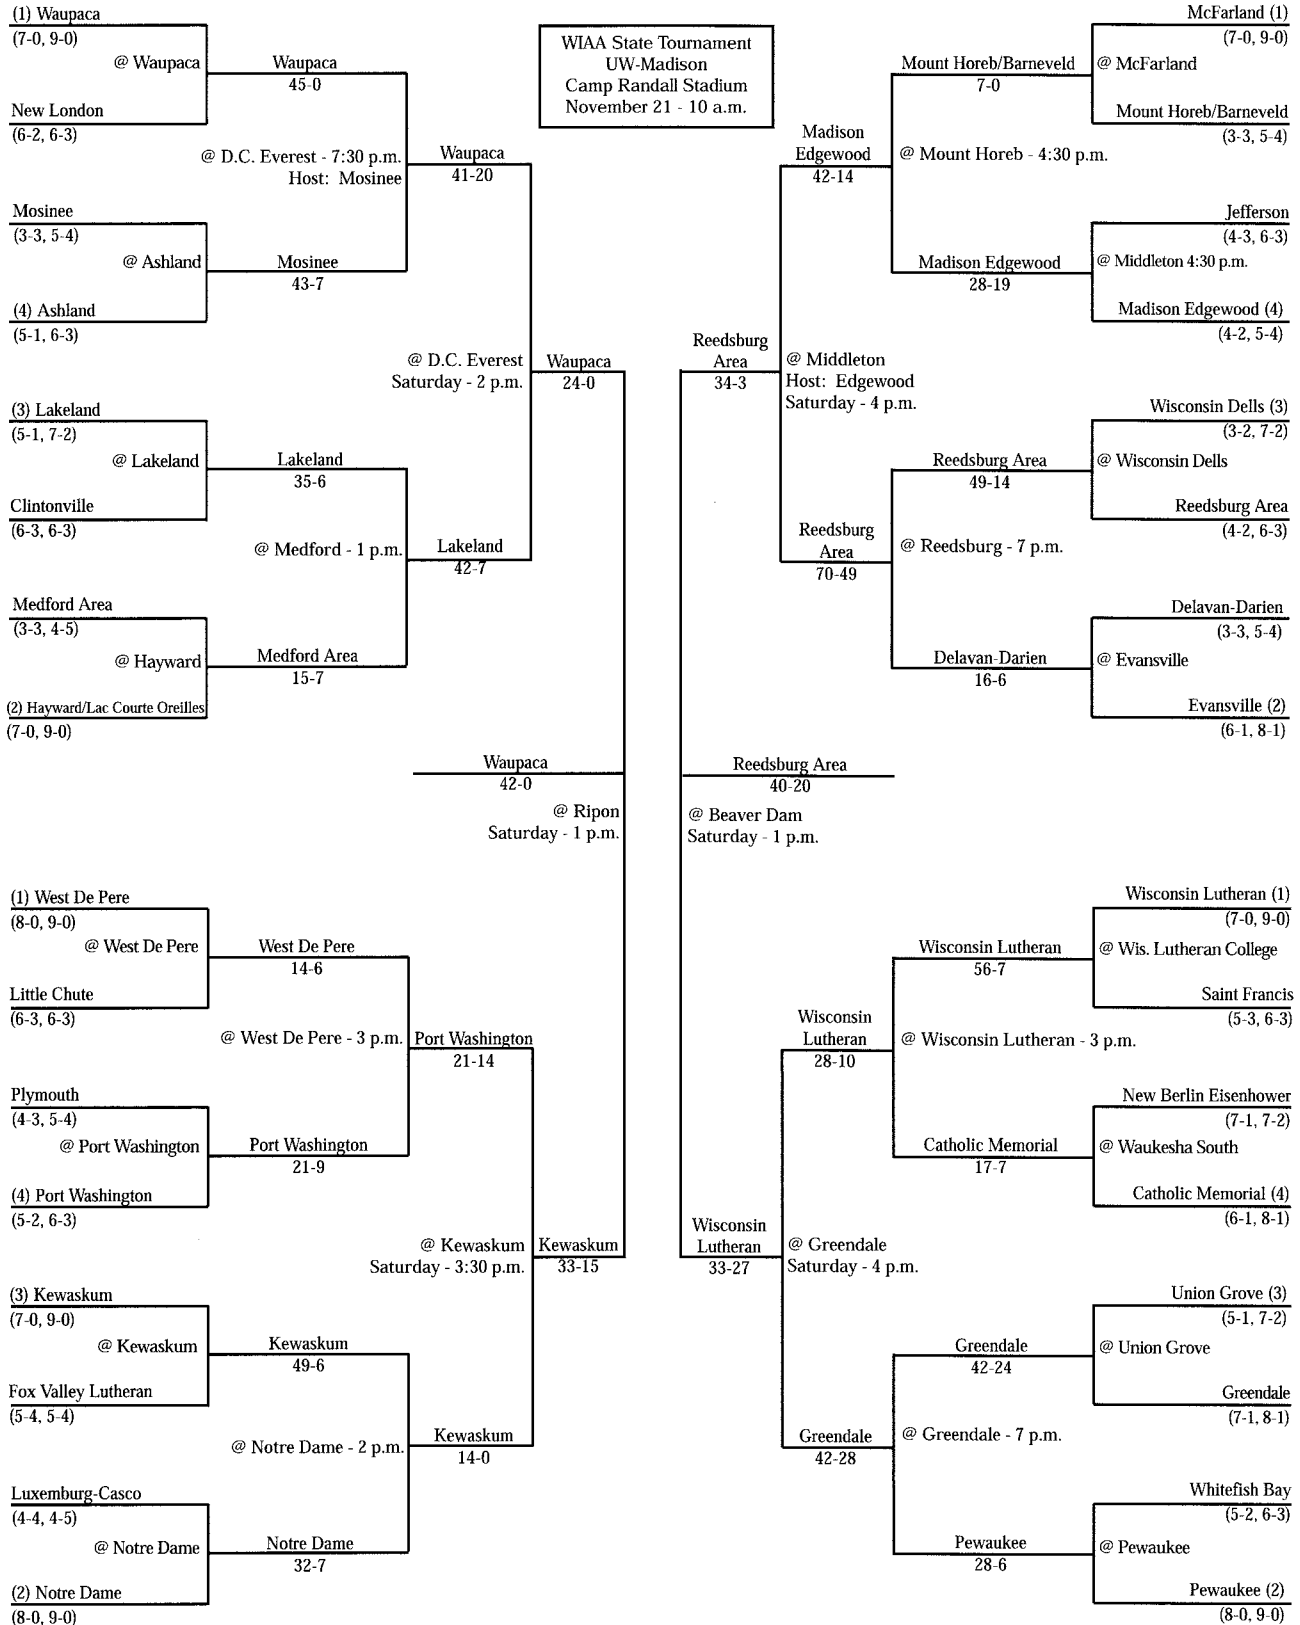

2008 FOOTBALL PLAYOFFS

Division 3

All First Round Games Tuesday, Oct. 28 - 7 p.m.

All Second Round Games Saturday, Nov. 1

Level 3 Games - Friday, November 7 or Saturday, November 8

Level 4 Games - Friday, November 14 or Saturday, November 15