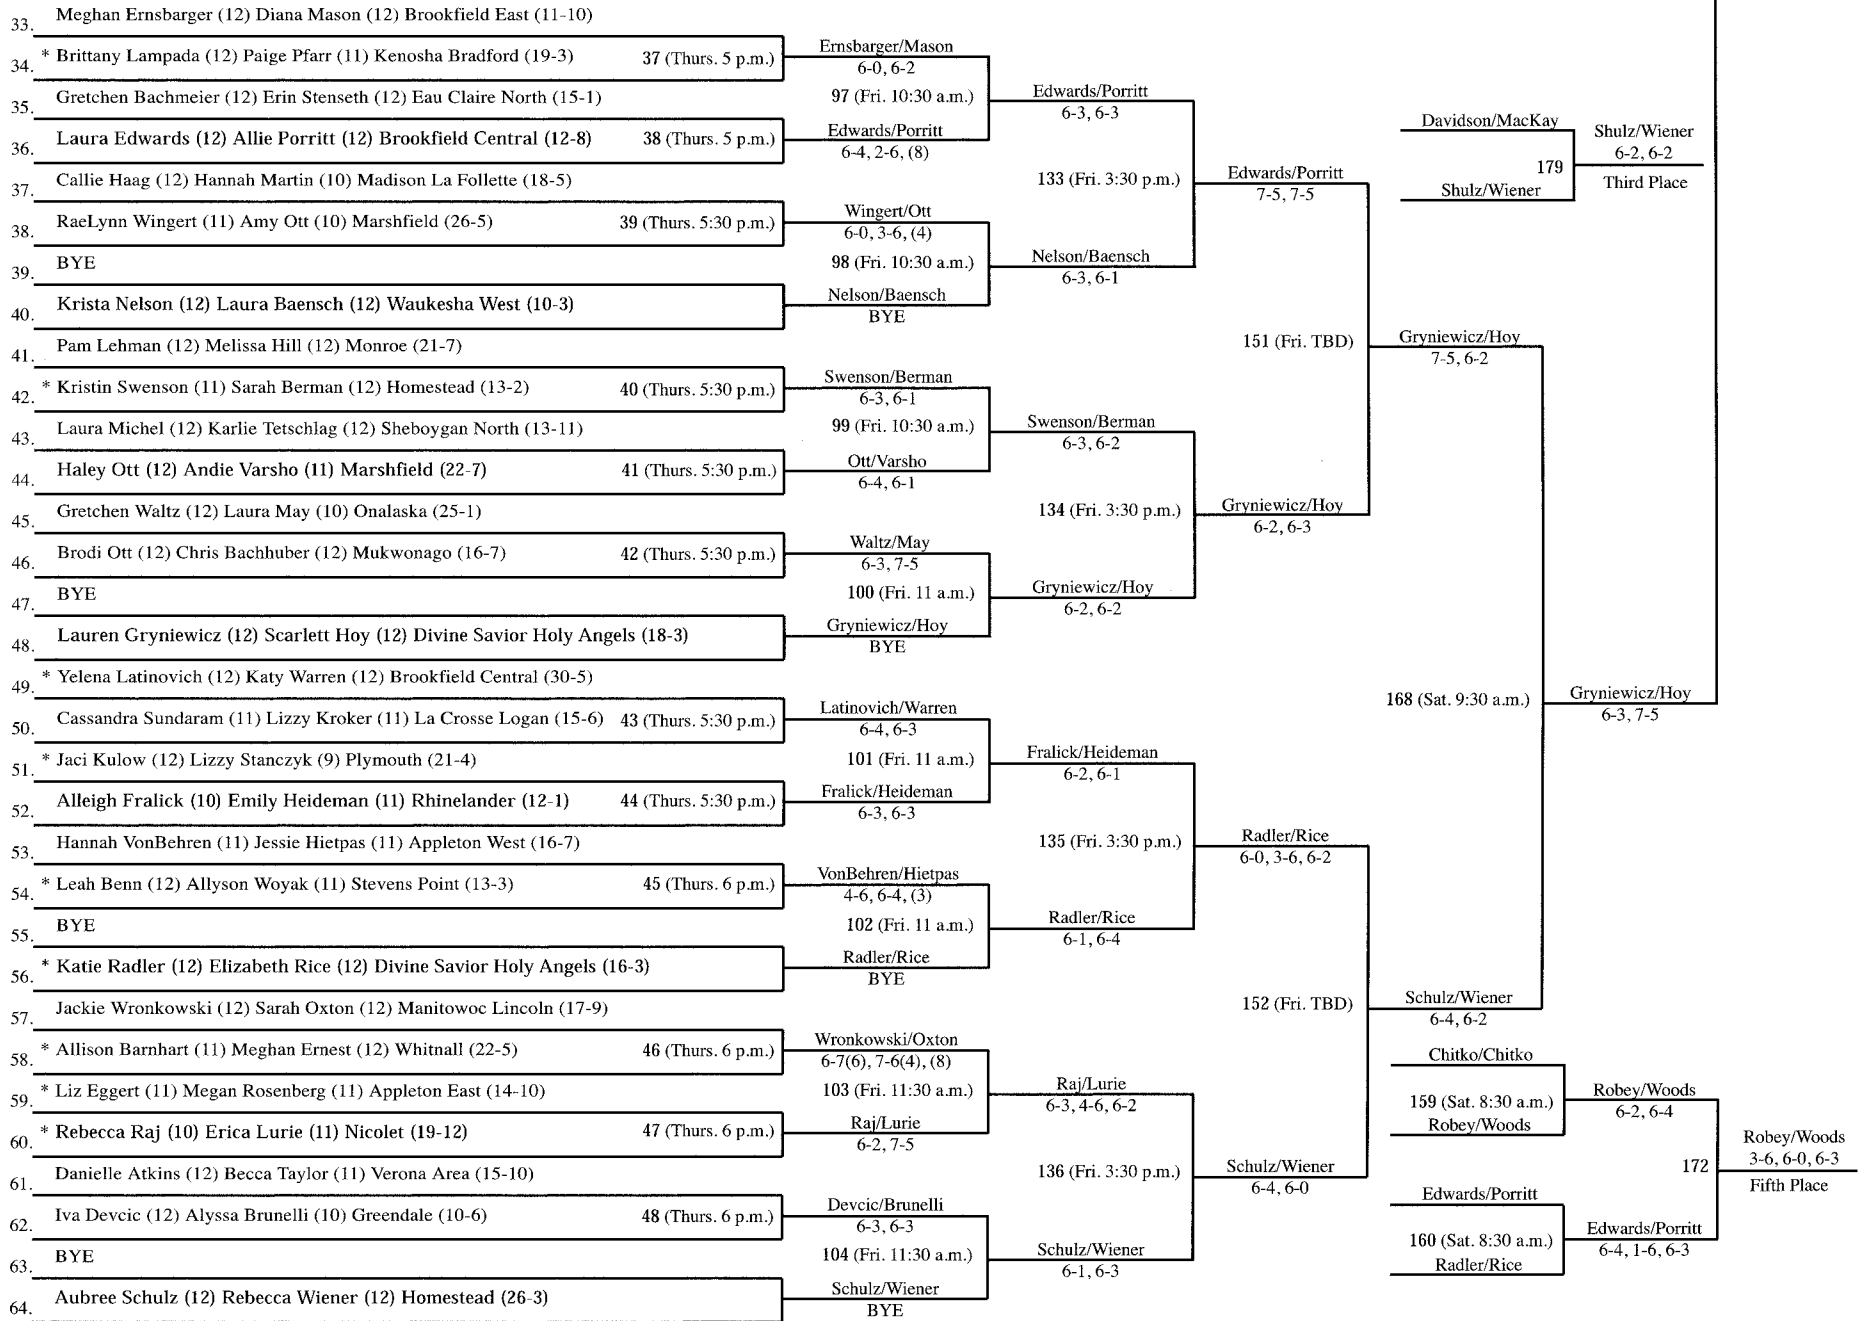

(Match times are approximate – players should report a minimum of 20 minutes prior to the listed time.)

1.	Haley Davidson (12) Emily MacKay (12) Whitefish Bay (22-3)	Davidson/McKay						
2.	BYE	BYE						
3.	Julie Livermore (12) Amanda Senkbeil (12) Sheboygan North (18-10)	81 (Fri. 8:30 a.m.)	Davidson/McKay	6-0, 6-0				
4.	* Allie Koenig (12) Dena Wessel (12) Madison West (10-17)	13 (Thurs. 3 p.m.)	Livermore/Senkbeil	3-6, 7-5, (8)				
5.	Abby Werwie (12) Trina Capelli (9) Kenosha Bradford (10-1)			125 (Fri. 2 p.m.)	Davidson/McKay	6-4, 7-5		
6.	Hilary Schroeder (12) Anna Spiekerman (10) Madison East (9-5)	14 (Thurs. 3 p.m.)	Werwie/Capelli	6-1, 6-1				
7.	* Jenna Humphreys (9) Brianna Riley (9) Kenosha Tremper (10-7)				Werwie/Capelli	6-2, 6-1		
8.	Mimi Nguyen (11) Taylor Weuve (11) Green Bay Preble (18-9)	15 (Thurs. 3 p.m.)	Humphreys/Riley	6-3, 6-3				
9.	Emily Chitko (12) Allie Chitko (10) Beaver Dam (15-1)						147 (Fri. TBD)	Davidson/McKay
10.	BYE	Chitko/Chitko						6-1, 6-4
11.	Paula Bohl (12) Noelle Fritz (12) Muskego (16-3)	83 (Fri. 8:30 a.m.)	Bohl/Fritz	6-0, 6-4	Chitko/Chitko	6-0, 6-4		
12.	* Irene Baumann (12) Kim Hanson (11) Elkhorn Area (21-2)	16 (Thurs. 3 p.m.)						
13.	Erin Jones (12) Kelsey Jeletz (11) Cedarburg (10-6)						126 (Fri. 2:30 p.m.)	Chitko/Chitko
14.	Megan Saari (12) Steph Kerswill (11) Oshkosh North (21-10)	17 (Thurs. 3 p.m.)	Jones/Jeletz	6-3, 6-7(3), (4)				6-3, 2-6, 6-1
15.	Olivia Foley (12) Bianca Bellissimo (9) Middleton (22-10)							
16.	* Katelyn Kotek (11) Sophie Carr (9) Brookfield East (15-9)	18 (Thurs. 3 p.m.)	Kotek/Carr	6-4, 6-1				
17.	Jennifer Smith (12) Brittany Watchmaker (11) Homestead (22-0)							
18.	BYE	Smith/Watchmaker						
19.	Chelsea Weber (11) Molly McCormick (10) Greendale (13-3)	85 (Fri. 9:30 a.m.)	Bayer/Olsen	6-0, 6-2	Smith/Watchmaker	6-0, 6-2		
20.	* Alleson Bayer (12) Laura Olsen (10) Green Bay Southwest (9-10)	19 (Thurs. 3:30 p.m.)						
21.	Nicole Spiel (10) Rebecca Wenzel (12) Brookfield Central (29-4)						127 (Fri. 2:30 p.m.)	Smith/Watchmaker
22.	Lizzie Malzfeldt (12) Katelyn Ludeking (12) Milton (18-3)	20 (Thurs. 3:30 p.m.)	Spiel/Wenzel	6-3, 6-0				6-2, 6-2
23.	Kaitlyn Israel (11) Annie Reagan (10) Eau Claire Memorial (8-3)							
24.	Lisa Grewe (10) Kelly Cowles (10) De Pere (20-7)	21 (Thurs. 3:30 p.m.)	Grewe/Cowels	4-6, 6-3, 6-0	Spiel/Wenzel	4-6, 6-3, 6-0		
25.	Kayla Chessman (11) Grace Davis (9) Neenah (10-0)							
26.	BYE	Chessman/Davis					148 (Fri. TBD)	Smith/Watchmaker
27.	Rebecca Mixtacki (10) Renee Nelson (10) Madison La Follette (12-1)	87 (Fri. 9:30 a.m.)	Mixtacki/Nelson	6-4, 6-2, (5)				7-6(4), 6-4
28.	Reilly Connaher (12) Katie Hammond (9) Fond du Lac (27-3)	22 (Thurs. 3:30 p.m.)						
29.	Tara Robey (10) Sarah Woods (9) Divine Savior Holy Angels (27-1)							
30.	* Gabbie Pung (10) Lexie Trembly (9) Oshkosh West (12-6)	23 (Thurs. 3:30 p.m.)	Robey/Woods	6-4, 6-0				
31.	Liz Wiese (12) Alexa Riodelle (12) New Berlin Eisenhower (9-5)							
32.	Kirsten Brose (11) Sarah Christian (12) Verona Area (21-3)	24 (Thurs. 4 p.m.)	Wiese/Riodelle	6-3, 6-2				

1. SEEDED TEAMS
1. Davidson-MacKay, Whitefish Bay
  2. Schulz-Wiener, Homestead
  3. Gryniewicz-Hoy, Divine Savior Holy Angels
  4. Smith-Watchmaker, Homestead
  5. Chessman-Davis, Neenah
  6. Nelson-Baensch, Waukesha West
  7. Radler-Rice, Divine Savior Holy Angels
  8. Chitko-Chitko, Beaver Dam

The following are listed alphabetically by school:
Edwards-Porritt, Brookfield Central
Spiel-Wenzel, Brookfield Central
Jones-Jeletz, Cedarburg
Robey-Woods, Divine Savior Holy Angels
Werwie-Capelli, Kenosha Bradford
Ott-Varsho, Marshfield
Raj-Lurie, Nicolet
Fralick-Heideman, Rhinelander

* Special Qualifiers

180 Gryniewicz/Hoy
5-7, 7-6(4), 6-3
Champion