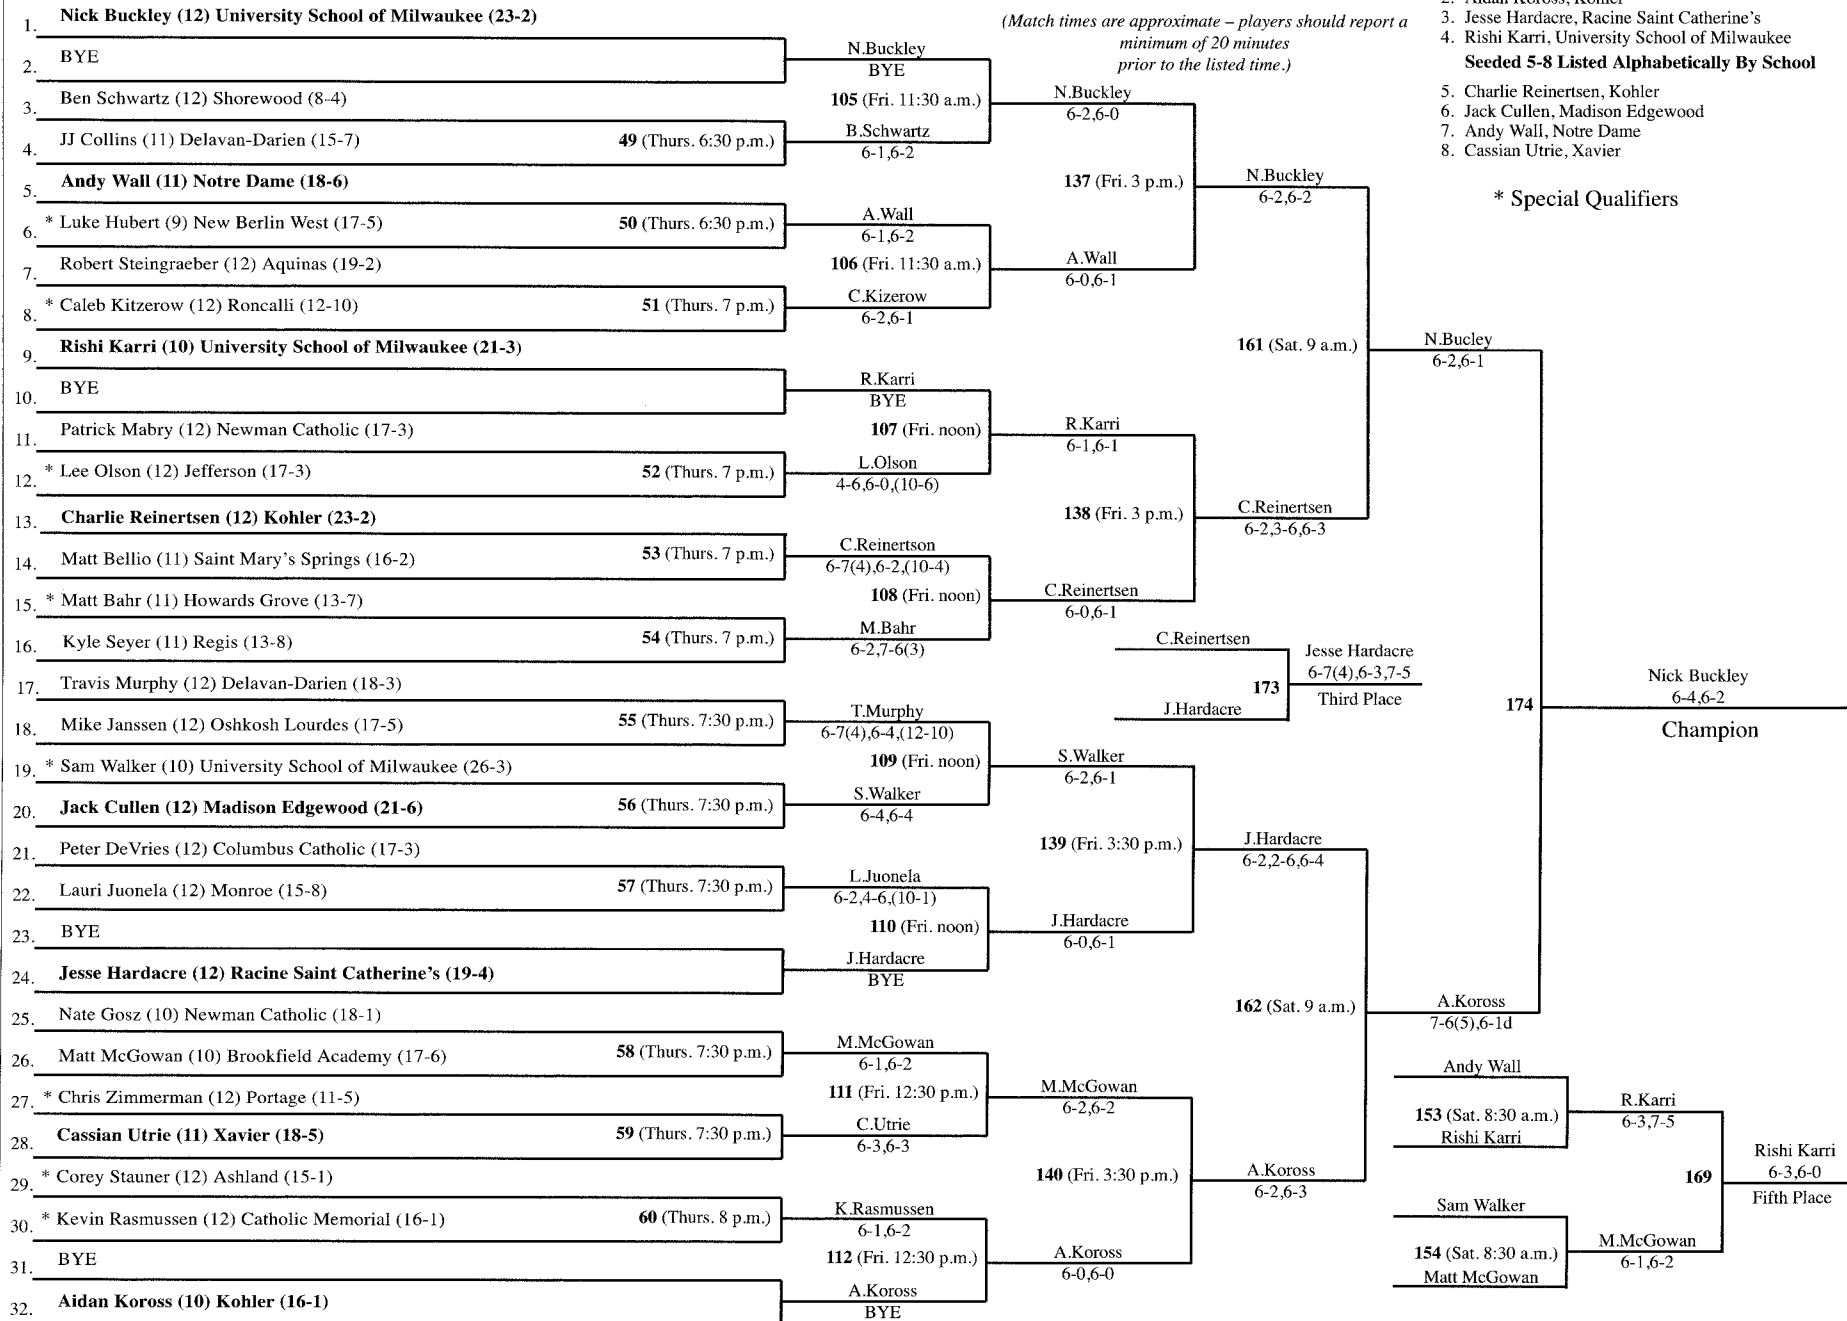

33.	* David Stockbridge (11) Justin Kirtley (10) Homestead (23-3)								
34.	* Adam Means (12) David Hackbarth (12) Verona Area (19-4)	37 (Thurs. 5 p.m.)	Means/Hackbarth 5-7,6-1,(10-6)	97 (Fri. 10:30 a.m.)	Graham/O'Neal 6-1,6-1				
35.	* Derek Kieckhafer (12) Austin Duket (11) Sheboygan South (8-3)								
36.	Zach Graham (12) Elliot O'Neal (12) Stevens Point (9-0)	38 (Thurs. 5 p.m.)	Graham/O'Neal 6-2,6-4						
37.	Duncan Skinner (12) Chris Kappel (10) Madison East (11-11)								
38.	Alex Chironis (12) Reid Solheim (10) Badger (19-5)	39 (Thurs. 5:30 p.m.)	Skinner/Kappel 5-7,6-1,(13-11)	98 (Fri. 10:30 a.m.)	Wiegand/Doyle 6-1,6-1				
39.	BYE								
40.	Ricky Wiegand (12) Conor Doyle (12) Brookfield Central (26-2)								
41.	Peter Conis (11) Michael Rankin (11) Wauwatosa East (9-3)								
42.	* Rick Bero (12) Matt Lunde (12) Arrowhead (10-12)	40 (Thurs. 5:30 p.m.)	Conis/Rankin 7-6(3),6-4	99 (Fri. 10:30 a.m.)	Dunn/Winkler 6-3,6-4				
43.	Joseph Gardner (12) Nathan Deicher (12) Milwaukee King (19-3)								
44.	Jason Dunn (12) Troy Winkler (12) Fond du Lac (18-4)	41 (Thurs. 5:30 p.m.)	Dunn/Winkler 6-1,6-0						
45.	* Chris Siebert (12) Graham Greve (11) Baraboo (8-4)								
46.	Chris Besaw (12) Andy Bjerregaard (12) Racine Case (17-4)	42 (Thurs. 5:30 p.m.)	Besaw/Bjerregaard 6-4,7-5	100 (Fri. 11 a.m.)	Niquet/Sykes 6-1,6-2				
47.	BYE								
48.	Ethan Niquet (11) Alex Sykes (11) Marquette University H.S. (14-2)								
49.	Taylor Banh (12) Tyler Banh (12) Milton (16-6)								
50.	Sam Naden (10) Charlie Opitz (11) Middleton (21-7)	43 (Thurs. 5:30 p.m.)	Naden/Opitz 7-6(3),7-6(0)	101 (Fri. 11 a.m.)	Lock/Van Riper 6-1,6-1				
51.	Trevor Anderson (12) Jordan Berget (12) New Richmond (20-5)								
52.	Ben Lock (12) Jordan Van Riper (12) Waukesha South (27-2)	44 (Thurs. 5:30 p.m.)	Lock/Van Riper 6-2,6-3						
53.	Graham Downey (12) Jack Krugler (10) Whitefish Bay (12-8)								
54.	Skip Turner (11) Marcus Bachmeier (10) Eau Claire North (13-4)	45 (Thurs. 6 p.m.)	Turner/Bachmeier 6-4,6-3	102 (Fri. 11 a.m.)	Brooks/Hopfensperger 7-6(4),6-2				
55.	BYE								
56.	Bobby Brooks (11) Joshua Hopfensperger (11) Neenah (19-9)								
57.	Tyke Pierce (12) Mike Smongeski (12) Appleton North (17-2)								
58.	Tomas Goldsmith (12) Conner Hildebrandt (10) Kenosha Tremper (22-2)	11 (Thurs. 2 p.m.)	Goldsmith/Hildebrandt 6-1,6-1	103 (Fri. 11:30 a.m.)	Kondrasuk/Enzinger 7-5,3-6,6-3				
59.	Florent Marco (12) Ryan VandeLinde (11) Eau Claire Memorial (15-5)								
60.	Aaron Kondrasuk (12) Korbman Enzinger (10) Monona Grove (8-1)	47 (Thurs. 6 p.m.)	Kondrasuk/Enzinger 6-3,6-7,(11-9)						
61.	Kyle Deignan (12) Nate Musser (12) Madison Memorial (8-5)								
62.	Nate Fons (12) Omar Dakwar (12) Franklin (20-7)	48 (Thurs. 6 p.m.)	Deignan/Musser 6-3,6-2	104 (Fri. 11:30 a.m.)	Mikkelson/Peck 6-2,6-1				
63.	BYE								
64.	Cameron Mikkelson (12) Connor Peck (11) Homestead (25-2)								
					133 (Fri. 3:30 p.m.)	Wiegand/Doyle 6-2,6-4	Toburen/Bodner 179	Niquet/Sykes 6-2,6-1	Third Place
					151 (Fri. TBD)		Niquet/Sykes 5-7,7-6(4),6-4		
					134 (Fri. 3:30 p.m.)	Niquet/Sykes 6-1,6-0			
					168 (Sat. 9:30 a.m.)		Mikkelson/Peck 6-2,6-4		
					135 (Fri. 3:30 p.m.)	Brooks/Hopfensperger 6-4,6-4			
					152 (Fri. TBD)		Mikkelson/Peck 6-4,6-3		
					136 (Fri. 3:30 p.m.)	Mikkelson/Peck 6-3,7-5	Benjamin/Gambucci 159 (Sat. 8:30 a.m.)	Olson/Sova 6-3,6-4	Olson/Sova 6-4,5-7,6-2
							Olson/Sova 172	Fifth Place	
							Wiegand/Doyle 160 (Sat. 8:30 a.m.)	Wiegand/Doyle 4-6,6-1,6-0	
							Brooks/Hopfensperger		

DIVISION 2 – SINGLES

(Match times are approximate – players should report a minimum of 20 minutes prior to the listed time.)