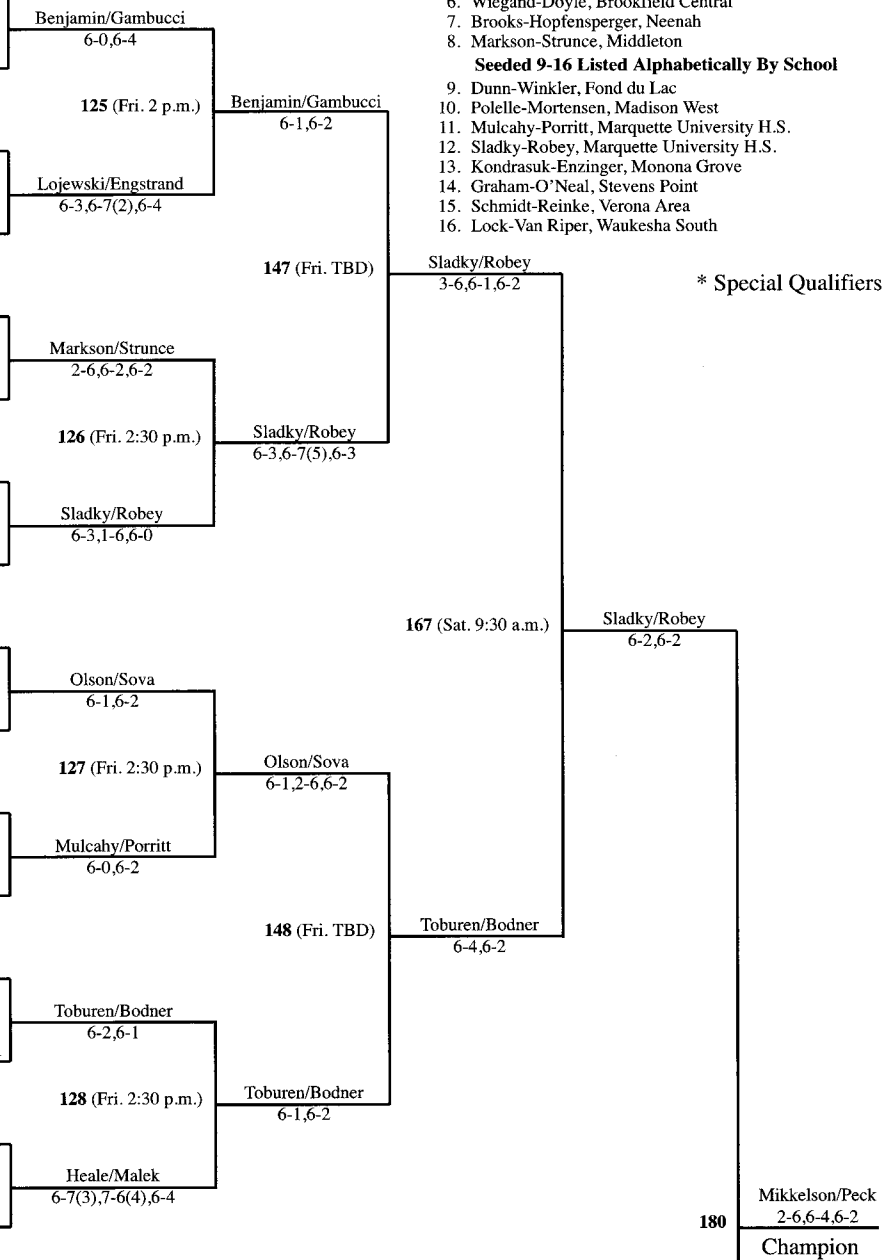

(Match times are approximate – players should report a minimum of 20 minutes prior to the listed time.)

SEEDED TEAMS

1. Benjamin-Gambucci, West Bend East
  2. Mikkelson-Peck, Homestead
  3. Niquet-Sykes, Marquette University H.S.
  4. Olson-Sova, Brookfield Central
  5. Toburen-Bodner, Homestead
  6. Wiegand-Doyle, Brookfield Central
  7. Brooks-Hopfensperger, Neenah
  8. Markson-Strunce, Middleton
2. **Seeded 9-16 Listed Alphabetically By School**
1. Dunn-Winkler, Fond du Lac
  2. Polelle-Mortensen, Madison West
  3. Mulcahy-Porritt, Marquette University H.S.
  4. Sladky-Robey, Marquette University H.S.
  5. Kondrasuk-Enzinger, Monona Grove
  6. Graham-O'Neal, Stevens Point
  7. Schmidt-Reinke, Verona Area
  8. Lock-Van Riper, Waukesha South

* Special Qualifiers

180
Champion