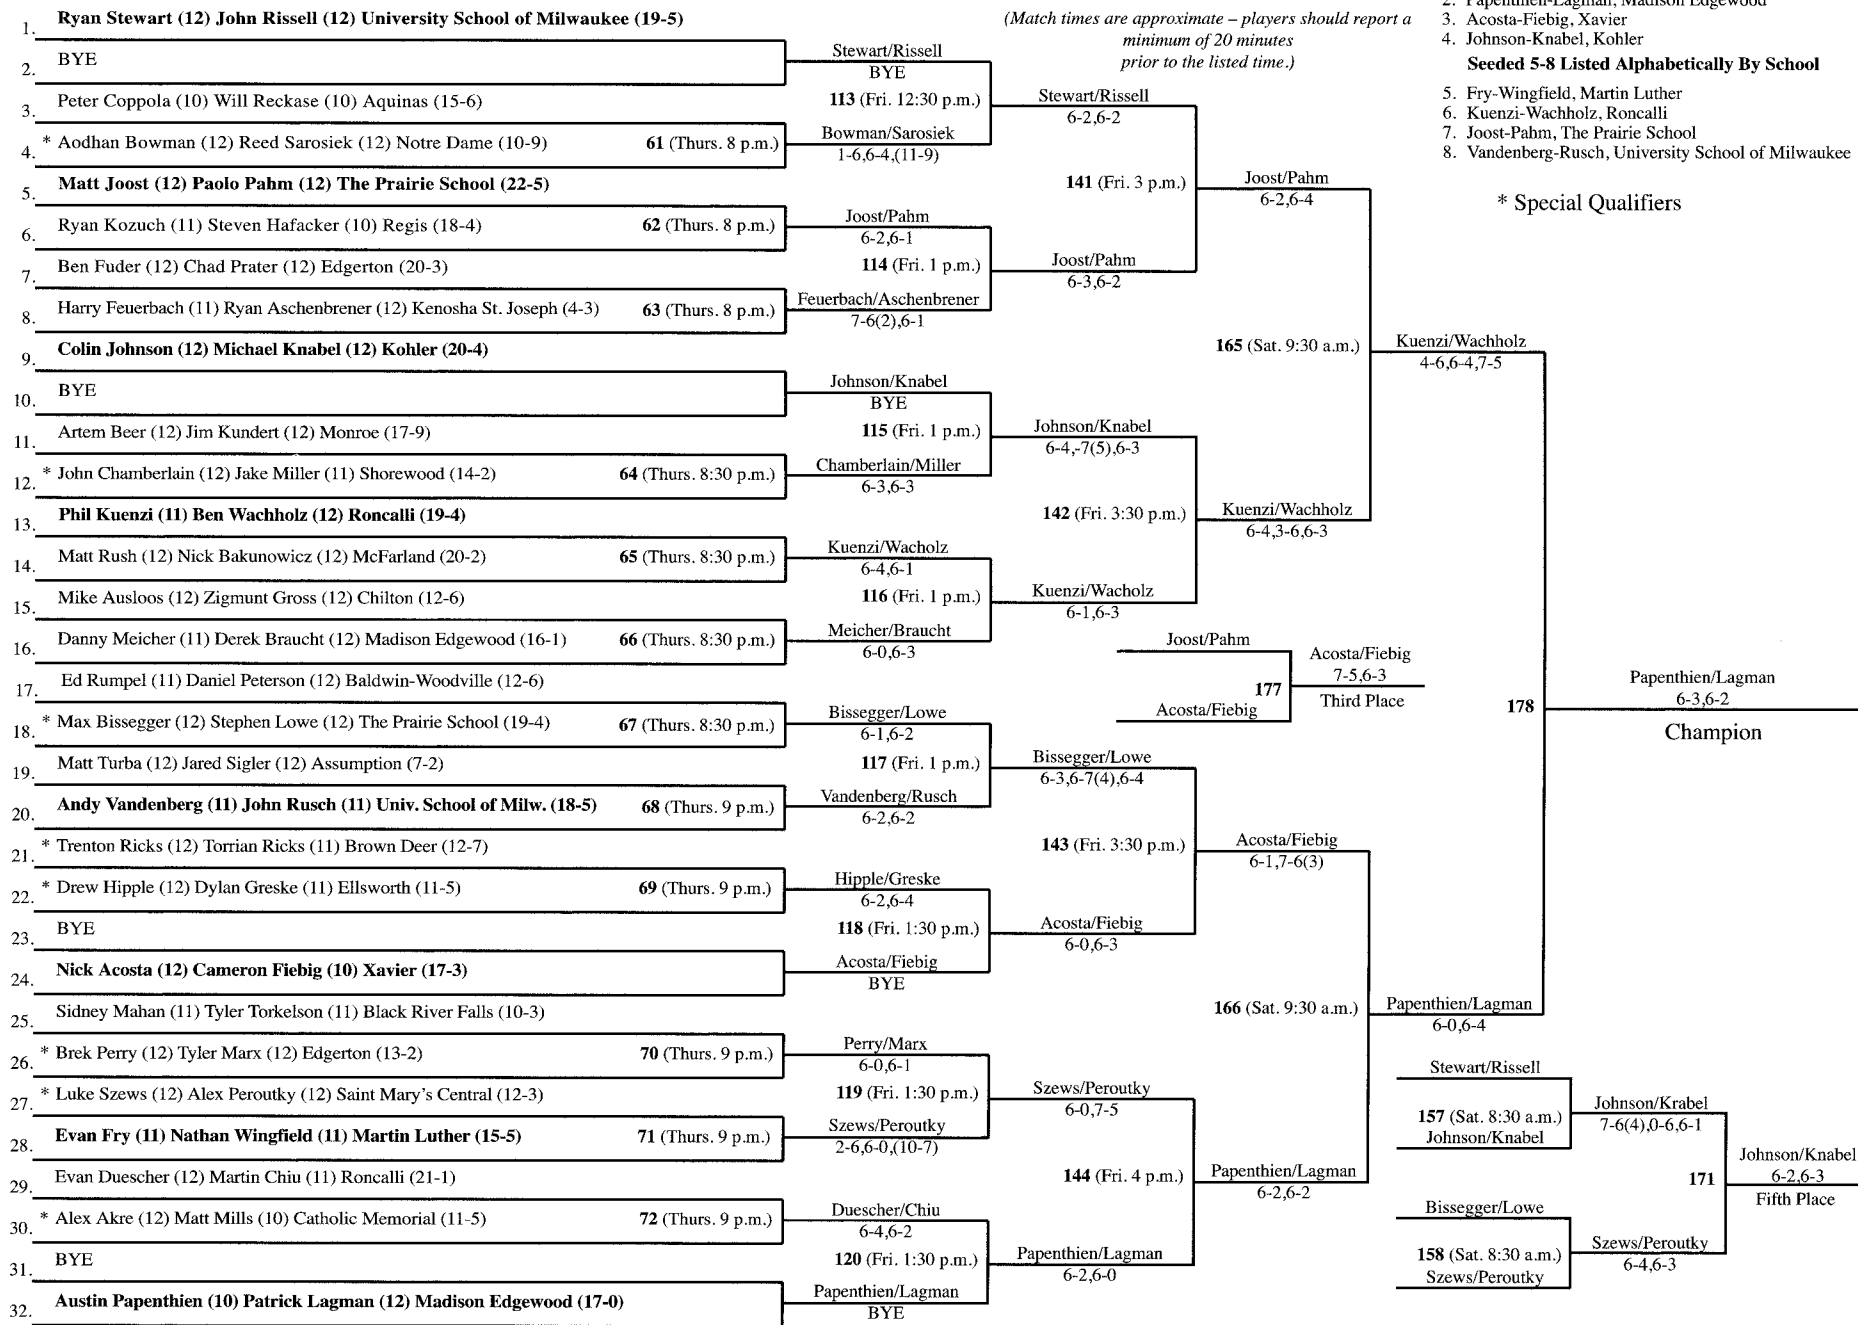

DIVISION 2 – DOUBLES

SEEDED TEAMS

1. Stewart-Rissell, University School of Milwaukee
  2. Papenthien-Lagman, Madison Edgewood
  3. Acosta-Fiebig, Xavier
  4. Johnson-Knabel, Kohler
2. **Seeded 5-8 Listed Alphabetically By School**
5. Fry-Wingfield, Martin Luther
  6. Kuenzi-Wachholz, Roncalli
  7. Joost-Pahm, The Prairie School
  8. Vandenberg-Rusch, University School of Milwaukee

(Match times are approximate – players should report a minimum of 20 minutes prior to the listed time.)

* Special Qualifiers