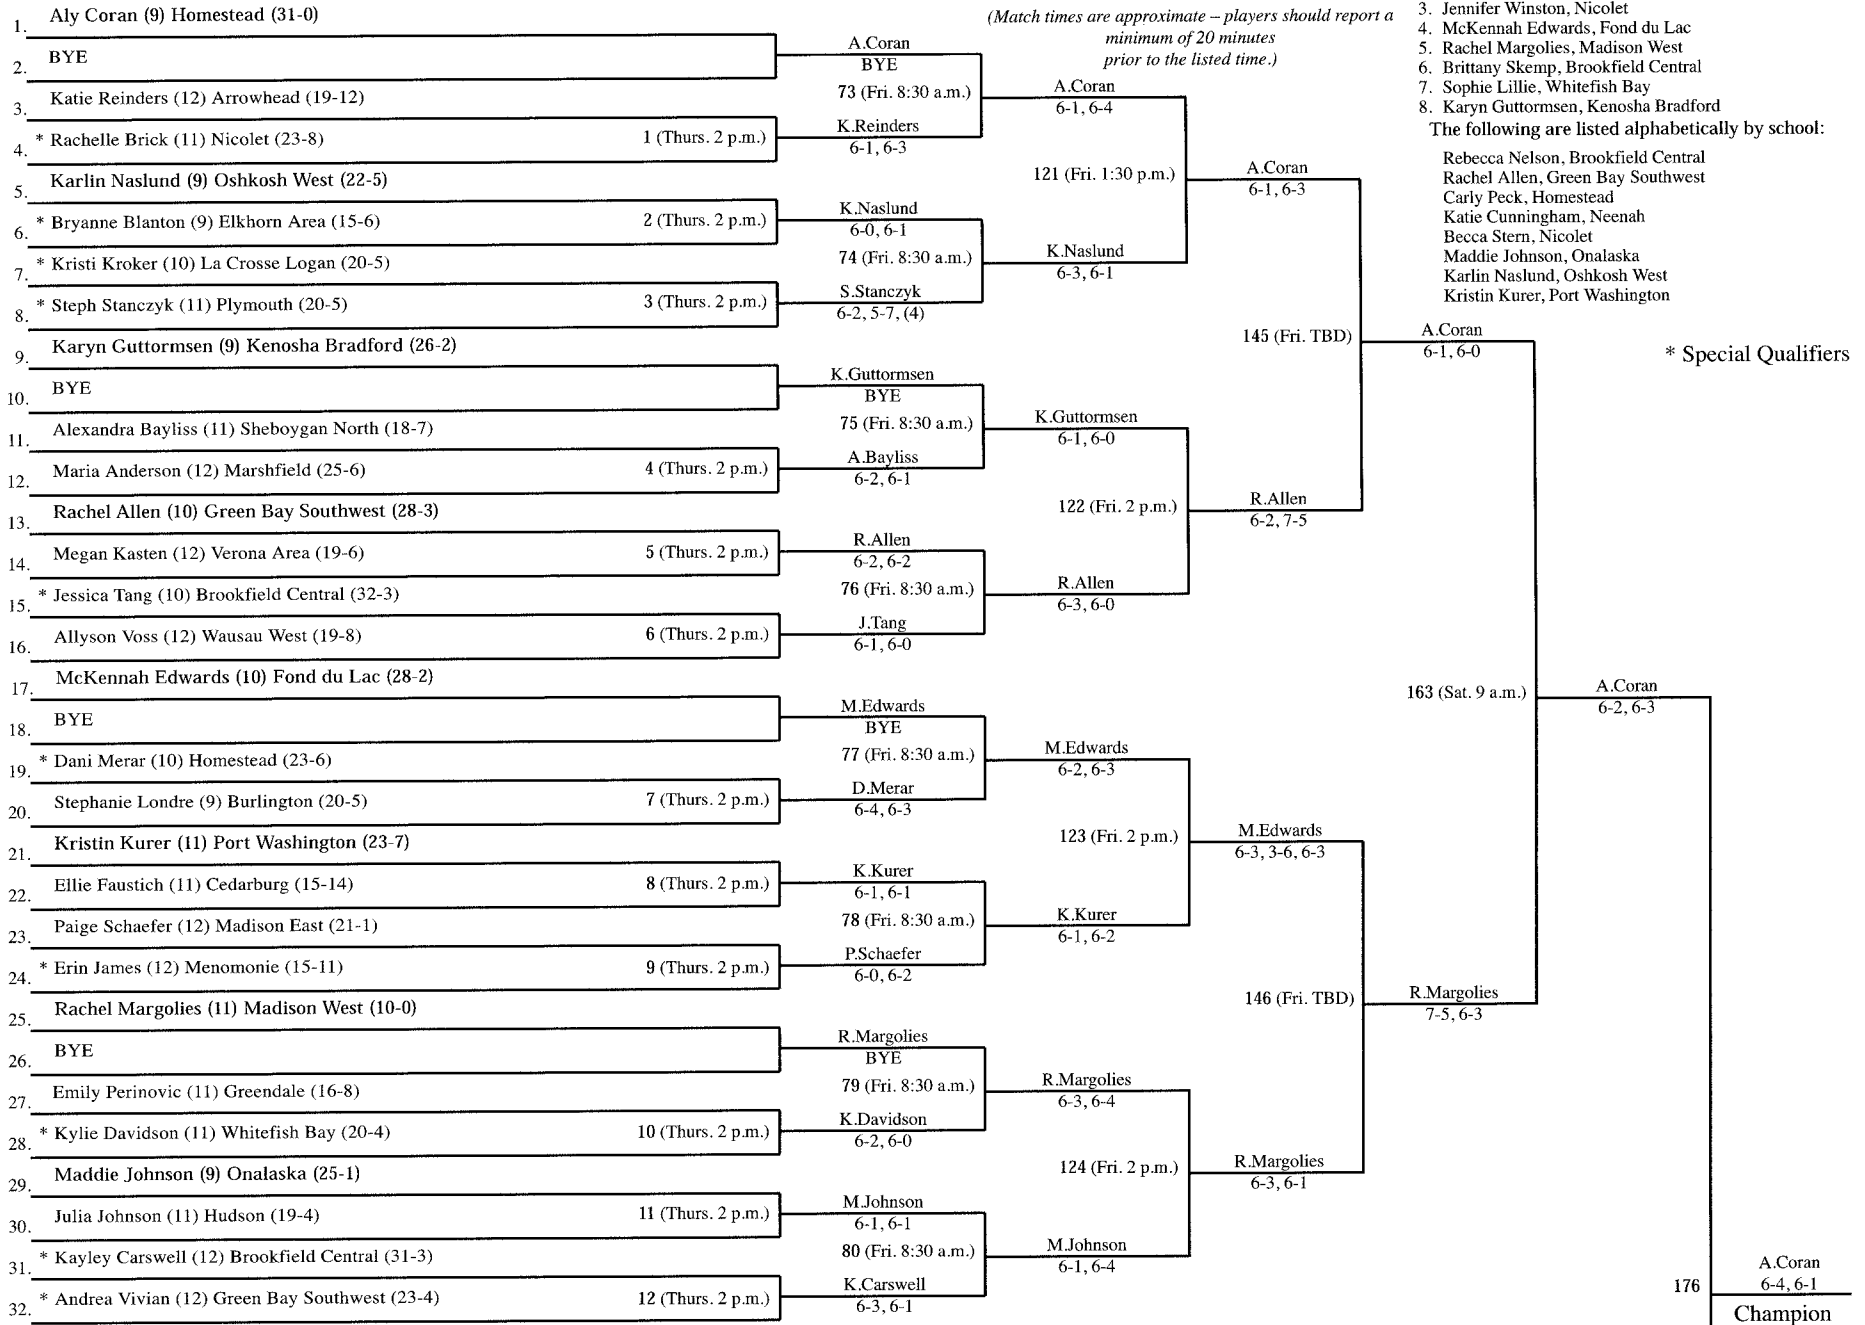

DIVISION 1 – SINGLES

SEEDED PLAYERS

1. Aly Coran, Homestead
2. Katy Allen, Waukesha South
3. Jennifer Winston, Nicolet
4. McKennah Edwards, Fond du Lac
5. Rachel Margolies, Madison West
6. Brittany Skemp, Brookfield Central
7. Sophie Lillie, Whitefish Bay
8. Karyn Guttormsen, Kenosha Bradford

The following are listed alphabetically by school:

- Rebecca Nelson, Brookfield Central
- Rachel Allen, Green Bay Southwest
- Carly Peck, Homestead
- Katie Cunningham, Neenah
- Becca Stern, Nicolet
- Maddie Johnson, Onalaska
- Karlin Naslund, Oshkosh West
- Kristin Kurer, Port Washington

(Match times are approximate – players should report a minimum of 20 minutes prior to the listed time.)