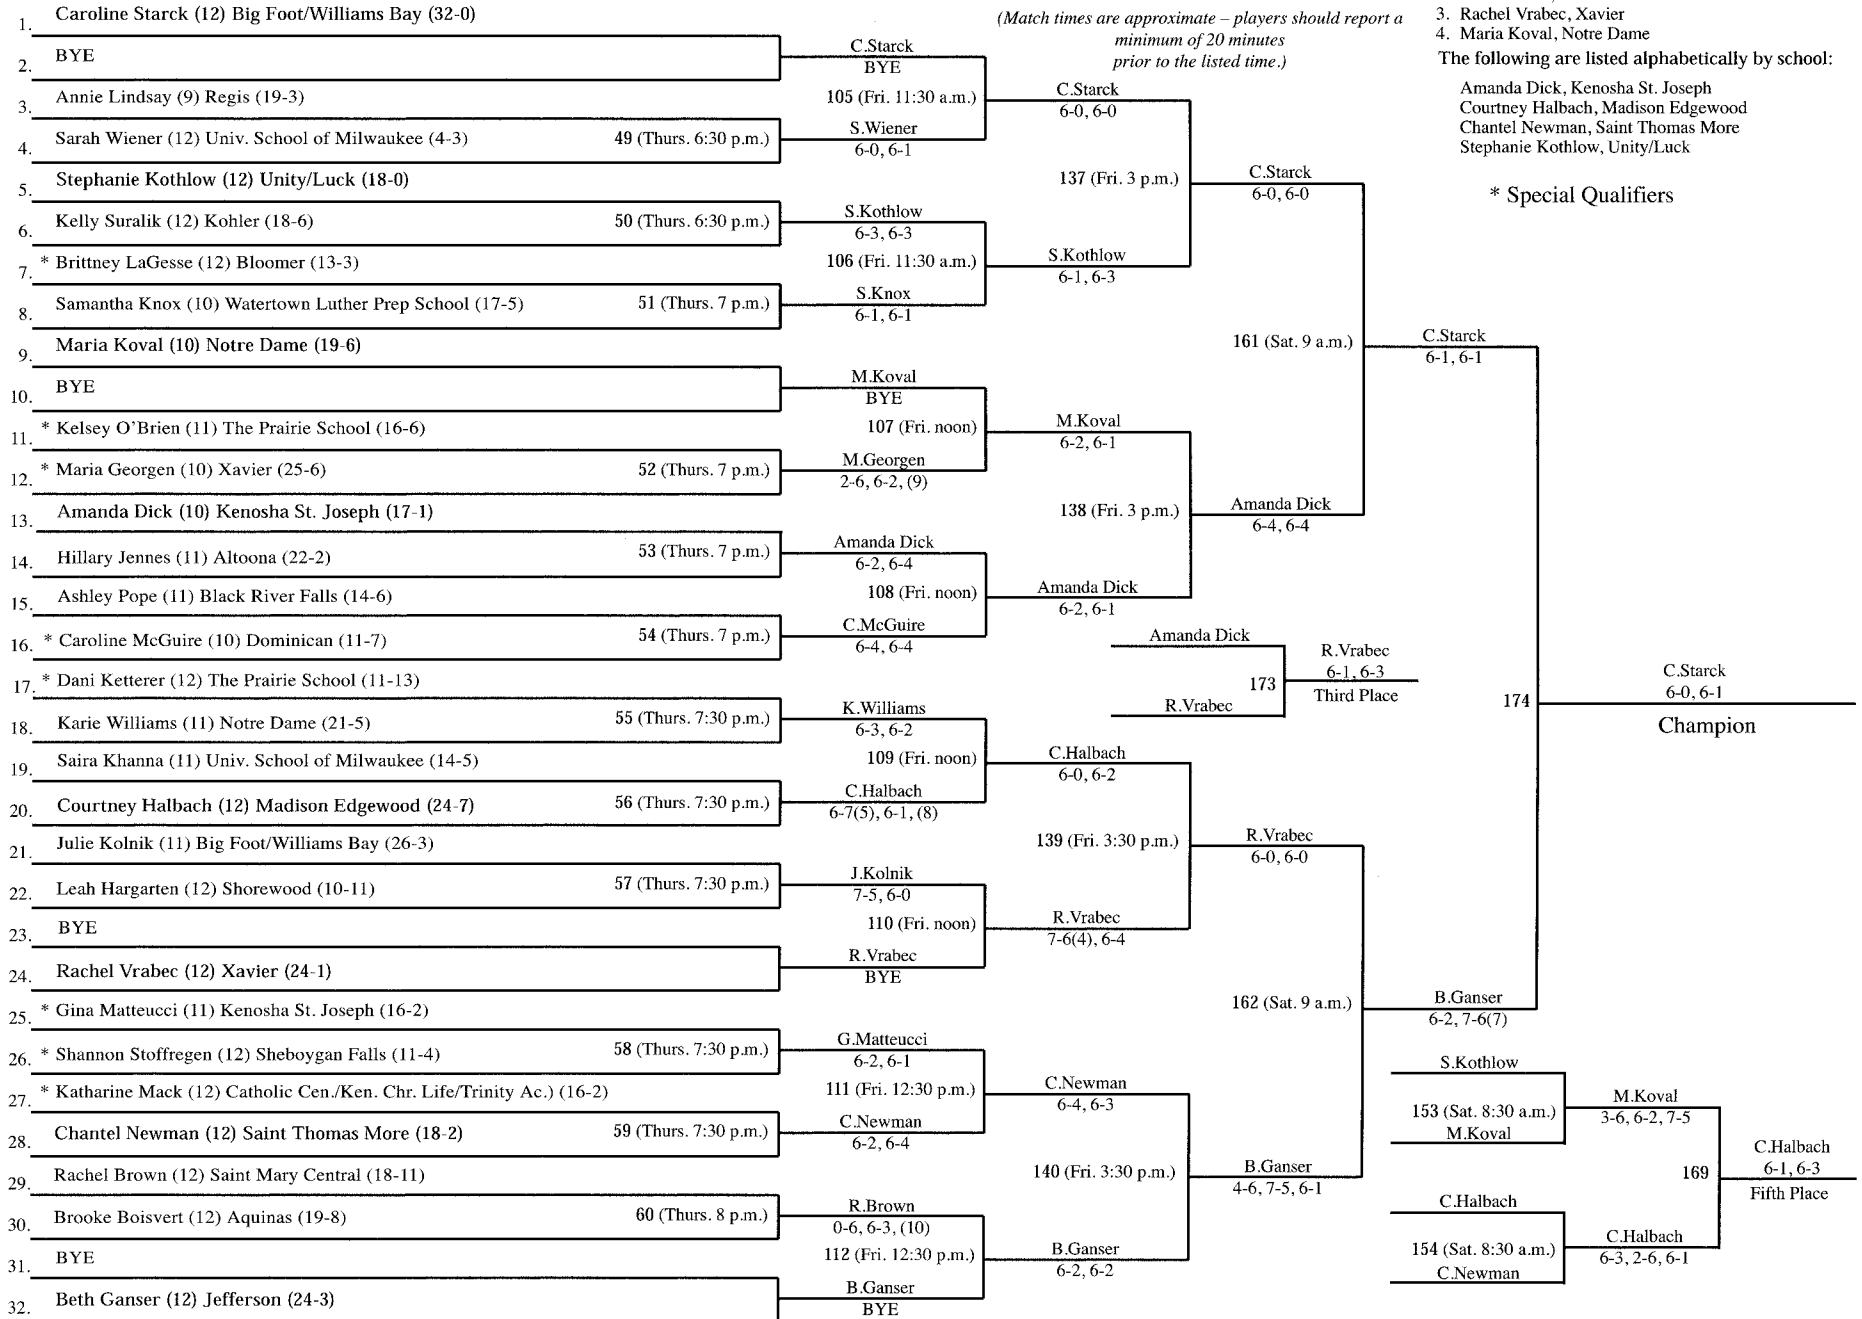

DIVISION 2 – SINGLES

SEEDED PLAYERS

1. Caroline Starck, Big Foot/Williams Bay
2. Beth Ganser, Jefferson
3. Rachel Vrabec, Xavier
4. Maria Koval, Notre Dame

The following are listed alphabetically by school:

1. Amanda Dick, Kenosha St. Joseph
   Courtney Halbach, Madison Edgewood
   Chantel Newman, Saint Thomas More
   Stephanie Kothlow, Unity/Luck

(Match times are approximate – players should report a minimum of 20 minutes prior to the listed time.)

* Special Qualifiers