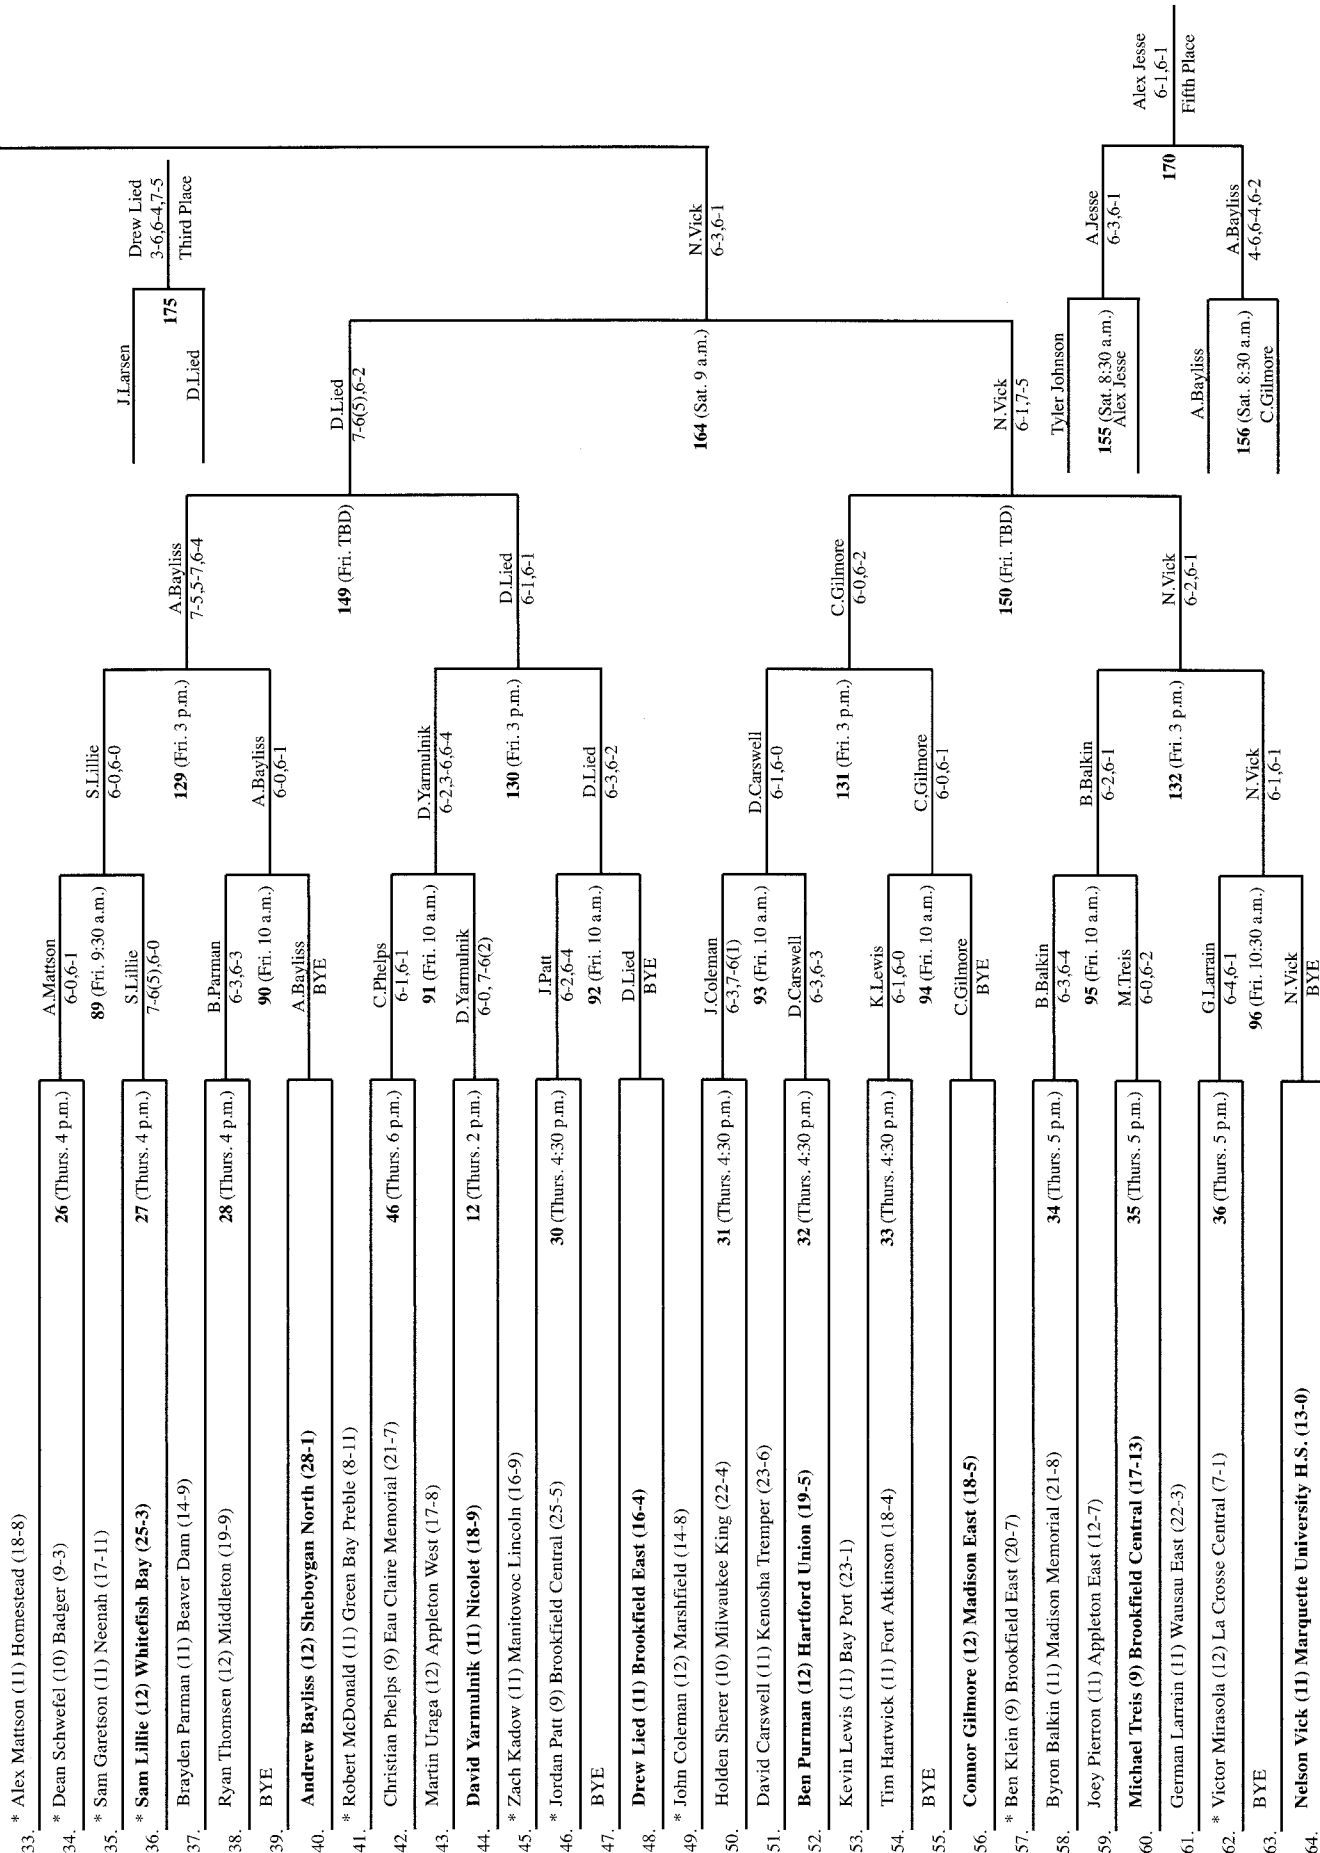

DIVISION 1 - SINGLES

(Match times are approximate - players should report a minimum of 20 minutes prior to the listed time.)

Rank	Player (School) (Record)	Match Time	Opponent (School) (Record)	Match Time	Match Time	Opponent (School) (Record)	Match Time	Opponent (School) (Record)	Match Time	Opponent (School) (Record)	Match Time	Opponent (School) (Record)	Match Time	Opponent (School) (Record)	Match Time	Opponent (School) (Record)	Match Time	Opponent (School) (Record)	Match Time	Opponent (School) (Record)	
1.	Billy Bertha (12) Marquette University (22-0)		B.Bertha			B.Bertha															
2.	BYE		BYE			BYE															
3.	* Paul Smirl (12) Waukesha West (15-8)		73 (Fri. 8:30 a.m.)			6-0,6-0															
4.	Michael Gillespie (10) De Pere (17-7)	1 (Thurs. 2 p.m.)	M.Gillespie			6-1,6-1															
5.	Jeff Lotz (12) Racine Horlick (22-1)		J.Lotz			6-0,6-0															
6.	Nick Skanavis (11) Wauwatosa East (13-9)	2 (Thurs. 2 p.m.)	74 (Fri. 8:30 a.m.)			6-2,6-1															
7.	Andrew Witmer (12) Verona Area (10-11)		A.Witmer			6-4,0-6,(10-7)															
8.	Andrew Carlos (11) Menomonee Falls (14-7)	3 (Thurs. 2 p.m.)	6-4,0-6,(10-7)																		
9.	Tyler Johnson (12) West Bend East (19-1)		T.Johnson																		
10.	BYE		BYE																		
11.	Jack Michael (10) Brookfield Central (25-4)		75 (Fri. 8:30 a.m.)			6-3,6-4															
12.	* Jonathan Lendrum (11) Neenah (12-14)	4 (Thurs. 2 p.m.)	J.Michael			Default															
13.	Austin Jiang (12) Bay Port (20-2)		A.Jiang			6-2,6-0															
14.	Tim Choi (11) Madison West (10-12)	5 (Thurs. 2 p.m.)	76 (Fri. 8:30 a.m.)			6-0,6-1															
15.	Stratton Gilmore (10) Madison East (19-5)		S.Gilmore			6-1,6-2															
16.	Gui Silva (12) Menomonie (16-4)	6 (Thurs. 2 p.m.)	6-1,6-2																		
17.	Jack Larsen (10) Whitefish Bay (22-4)		J.Larsen																		
18.	BYE		BYE																		
19.	Michael Roden (10) Eau Claire Memorial (26-3)		77 (Fri. 8:30 a.m.)			6-4,6-1															
20.	Neal Johnson (12) Waukesha South (14-15)	7 (Thurs. 2 p.m.)	M.Roden			6-0,6-0															
21.	Robby Kutchin (12) Middleton (18-10)		J.Rudesill			6-1,6-2															
22.	Jacob Rudesill (11) Hartford Union (25-3)	8 (Thurs. 2 p.m.)	1-6,7-6(5),10-7			4-6,6-3,6-2															
23.	Logan Covelli (12) Racine Park (14-7)		78 (Fri. 8:30 a.m.)																		
24.	* Jonathan Lopez (9) Nicolet (19-8)	9 (Thurs. 2 p.m.)	L.Covelli			6-0,6-1															
25.	Alex Jesse (9) Homestead (22-5)		A.Jesse																		
26.	BYE		BYE																		
27.	Augie Geldermann (12) Badger (16-7)		79 (Fri. 8:30 a.m.)			6-1,6-0															
28.	Will Peck (11) Stevens Point (20-9)	13 (Thurs. 3 p.m.)	W.Peck			6-2,3-6,(10-4)															
29.	* Tim Noack (11) Marquette University H.S. (25-1)		T.Noack																		
30.	* Brian Klein (11) Brookfield East (14-12)	14 (Thurs. 3 p.m.)	80 (Fri. 8:30 a.m.)			6-1,6-2															
31.	Jake Humphreys (9) Kenosha Tremper (27-2)		R.Denu			6-2,6-4															
32.	* Ryan Denu (12) Brookfield Central (27-0)	29 (Thurs. 4 p.m.)	6-2,6-4																		

SEEDED PLAYERS

1. Billy Bertha, Marquette University H.S.
  2. Nelson Vick, Marquette University H.S.
  3. Drew Lied, Brookfield East
  4. Jack Larsen, Whitefish Bay
  5. Alex Jesse, Homestead
  6. Andrew Bayliss, Sheboygan North
  7. Connor Gilmore, Madison East
  8. Tyler Johnson, West Bend East
2. **Seeded 9-16 Listed Alphabetically By School**

9. Austin Jiang, Bay Port
10. Ben Purman, Hartford Union
11. Michael Treis, Brookfield Central
12. Tim Noack, Marquette University H.S.
13. Robby Kutchin, Middleton
14. David Yarmulnik, Nicolet
15. Jeff Lotz, Racine Horlick
16. Sam Lillie, Whitefish Bay

* Special Qualifiers

176 Billy Bertha
6-2,3-6,7-6(5)
Champion