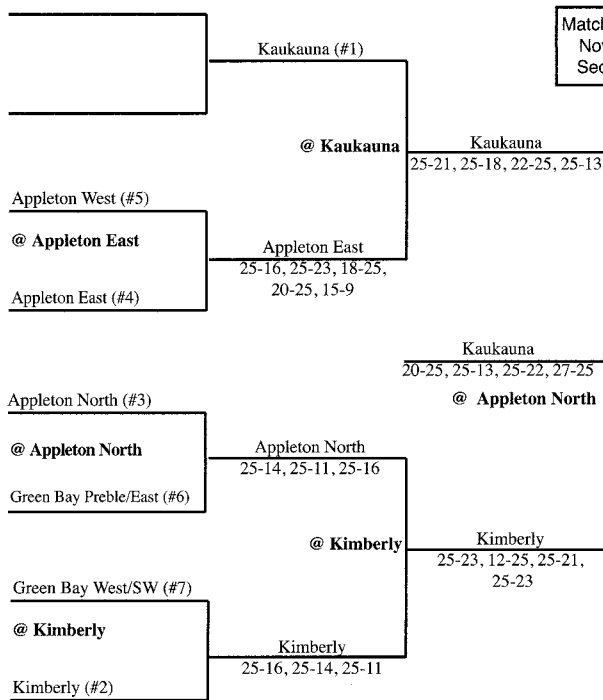

Regionals
Fri., Oct. 31

SECTIONAL #1
Tues., Nov. 4

Sectionals
Thurs., Nov. 6

SECTIONAL #7
Thurs., Nov. 6

Sectionals
Tues., Nov. 4

Regionals
Fri., Oct. 31

ALL MATCHES AT 7 P.M. UNLESS OTHERWISE INDICATED

ALL MATCHES AT 7 P.M. UNLESS OTHERWISE INDICATED