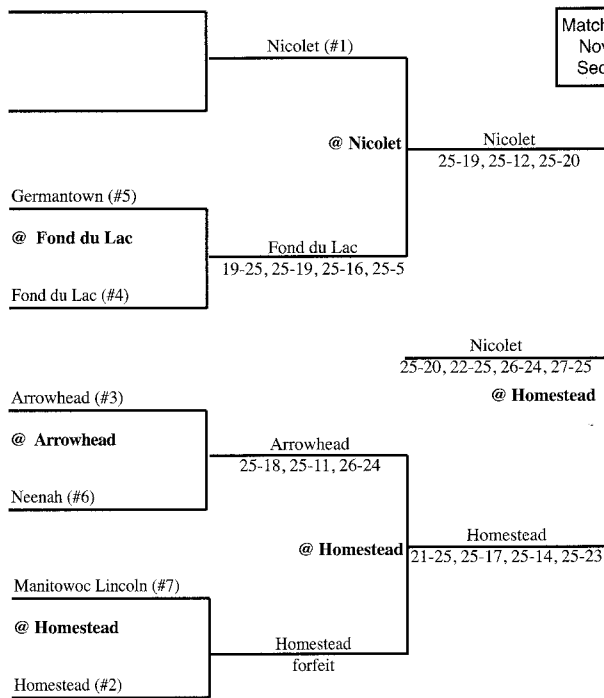

**REGIONAL #6**  
**Sectionals** Thurs., Nov. 6  
**Sectionals** Tues., Nov. 4  
**Regionals** Fri., Oct. 31

ALL MATCHES AT 7 P.M. UNLESS OTHERWISE INDICATED

ALL MATCHES AT 7 P.M. UNLESS OTHERWISE INDICATED