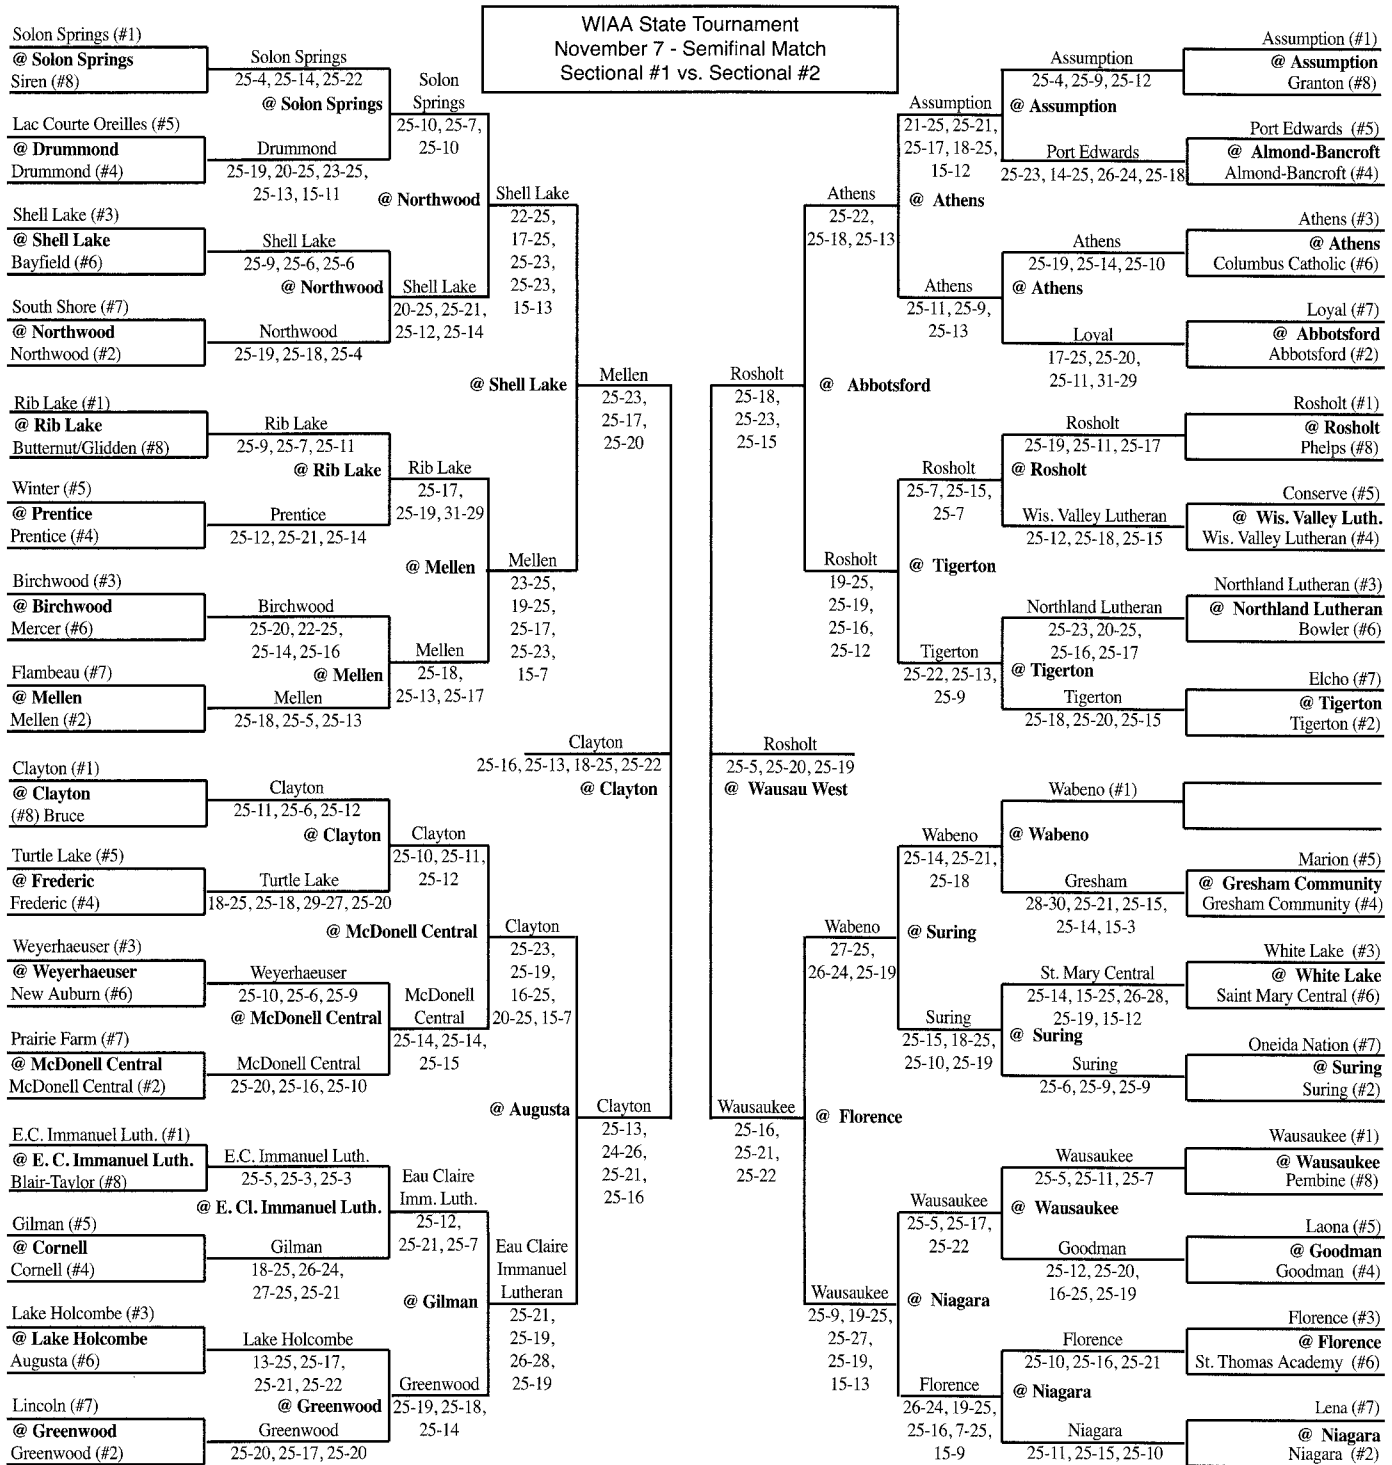

ALL MATCHES AT 7 P.M. UNLESS OTHERWISE INDICATED

ALL MATCHES AT 7 P.M. UNLESS OTHERWISE INDICATED