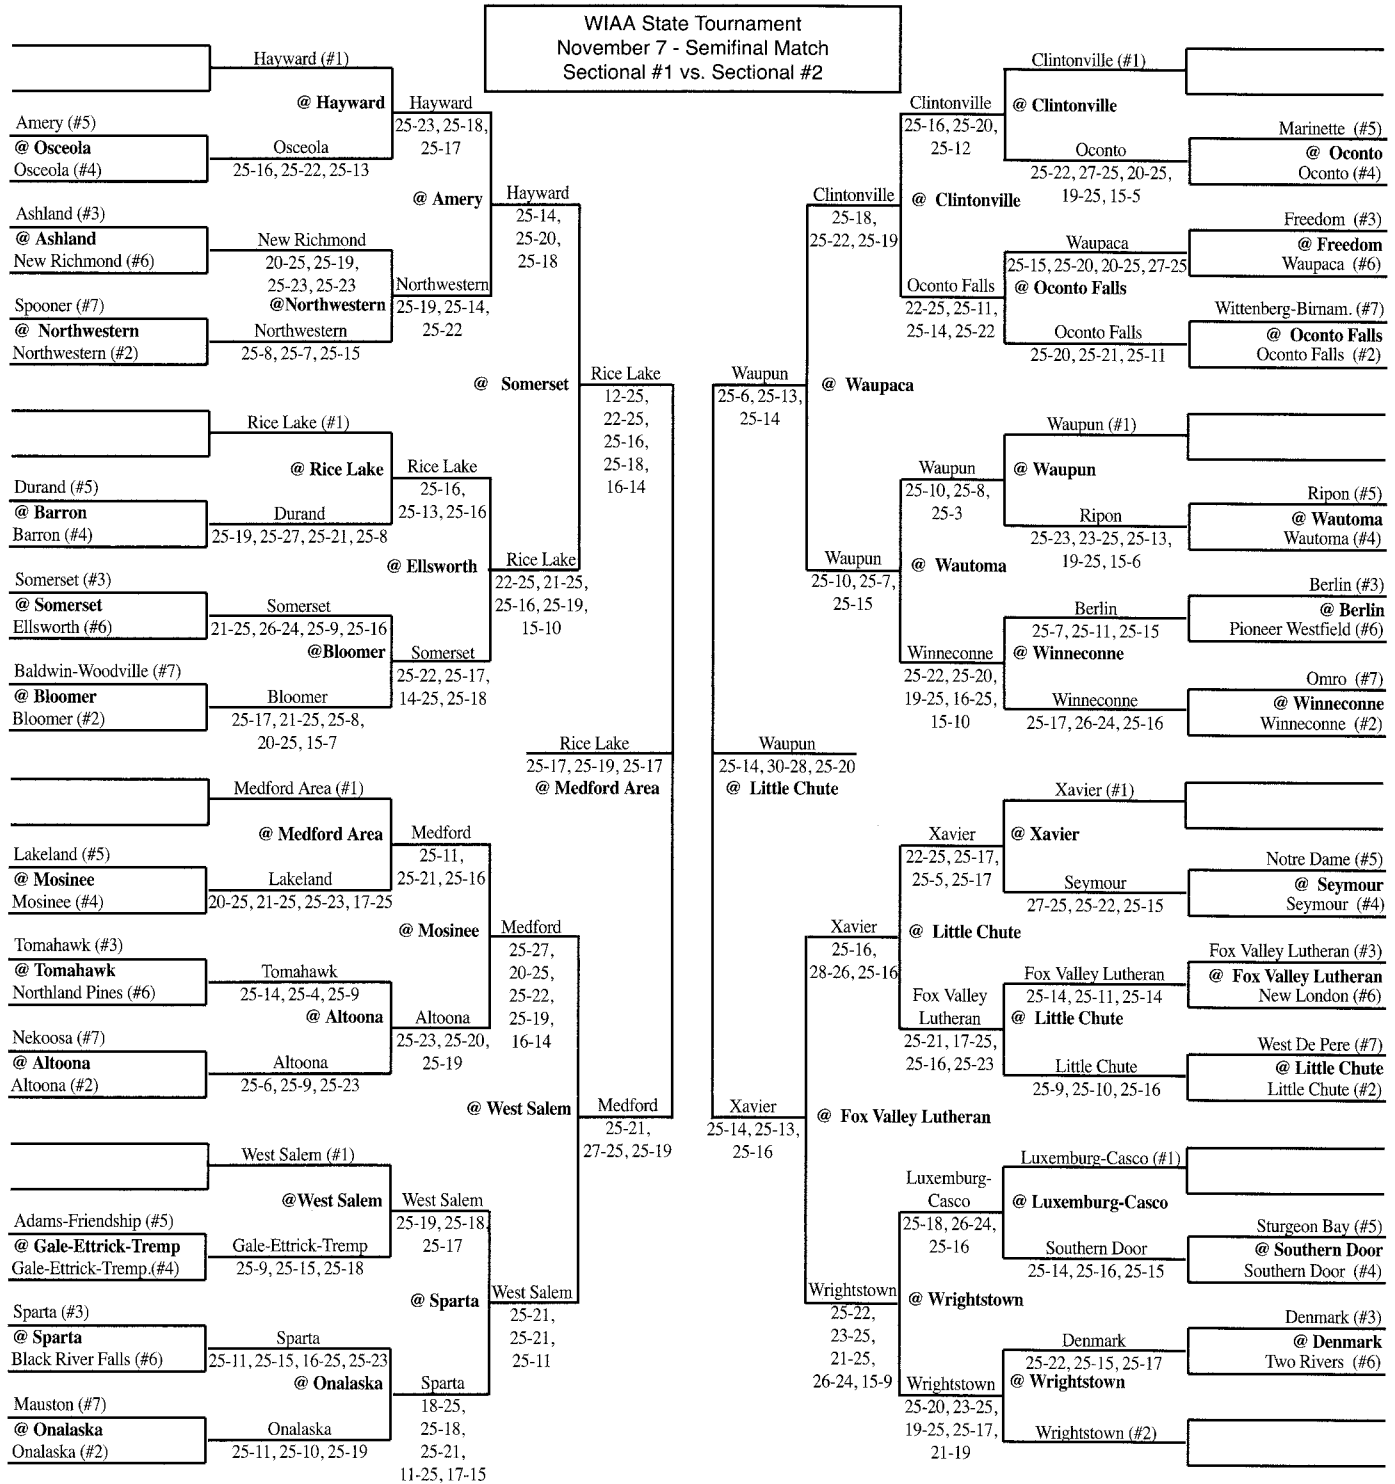

2008 Girls Volleyball Assignments – Division 2

SECTIONAL #1

SECTIONAL #2

Regionals			Sectionals	
Tues., Oct. 21	Fri., Oct. 24	Sat., Oct. 25	Thurs., Oct. 30	Sat., Nov. 1

Sectionals		Regionals		
Sat., Nov. 1	Thurs., Oct. 30	Sat., Oct. 25	Fri., Oct. 24	Tues., Oct. 21

ALL MATCHES AT 7 P.M. UNLESS OTHERWISE INDICATED

ALL MATCHES AT 7 P.M. UNLESS OTHERWISE INDICATED