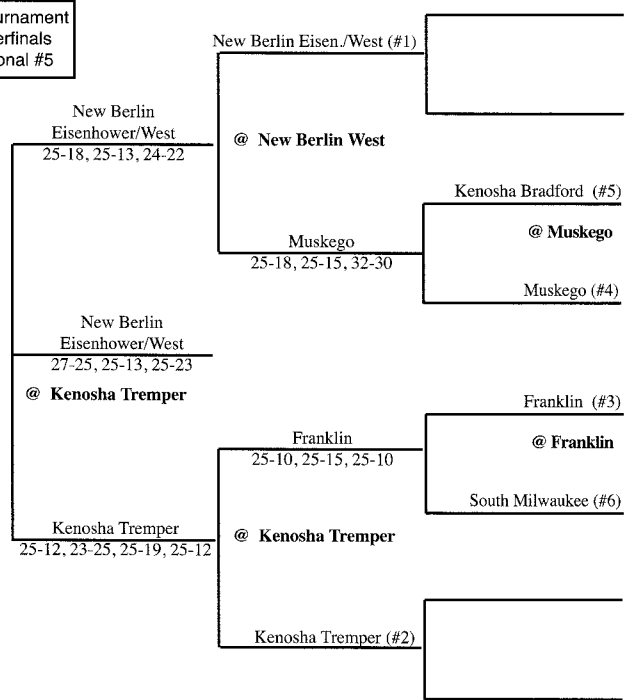

2008 Boys Volleyball Assignments

REGIONAL #3
Regionals Fri., Oct. 31
Sectionals Tues., Nov. 4
Sectionals Thurs., Nov. 6

REGIONAL #5
Sectionals Thurs., Nov. 6
Sectionals Tues., Nov. 4
Regionals Fri., Oct. 31

ALL MATCHES AT 7 P.M. UNLESS OTHERWISE INDICATED

ALL MATCHES AT 7 P.M. UNLESS OTHERWISE INDICATED