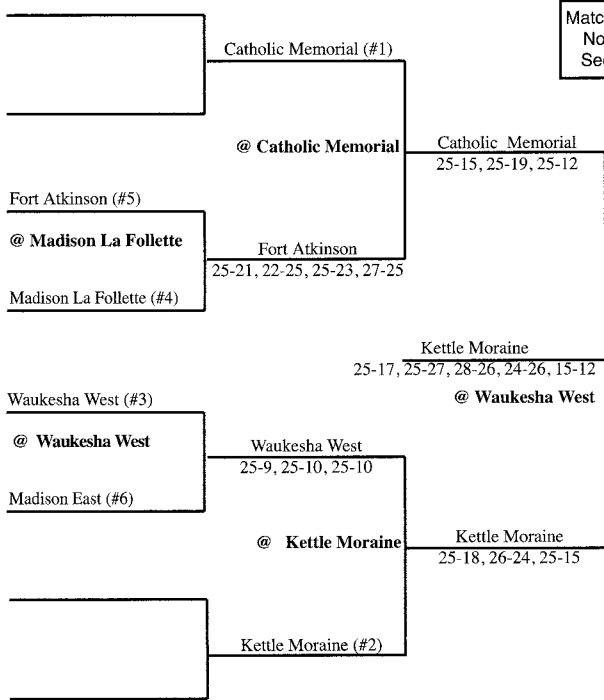

2008 Boys Volleyball Assignments

REGIONAL #3
Regionals Fri., Oct. 31
Sectionals Tues., Nov. 4
Sectionals Thurs., Nov. 6

REGIONAL #5
Sectionals Thurs., Nov. 6
Sectionals Tues., Nov. 4
Regionals Fri., Oct. 31

ALL MATCHES AT 7 P.M. UNLESS OTHERWISE INDICATED

ALL MATCHES AT 7 P.M. UNLESS OTHERWISE INDICATED