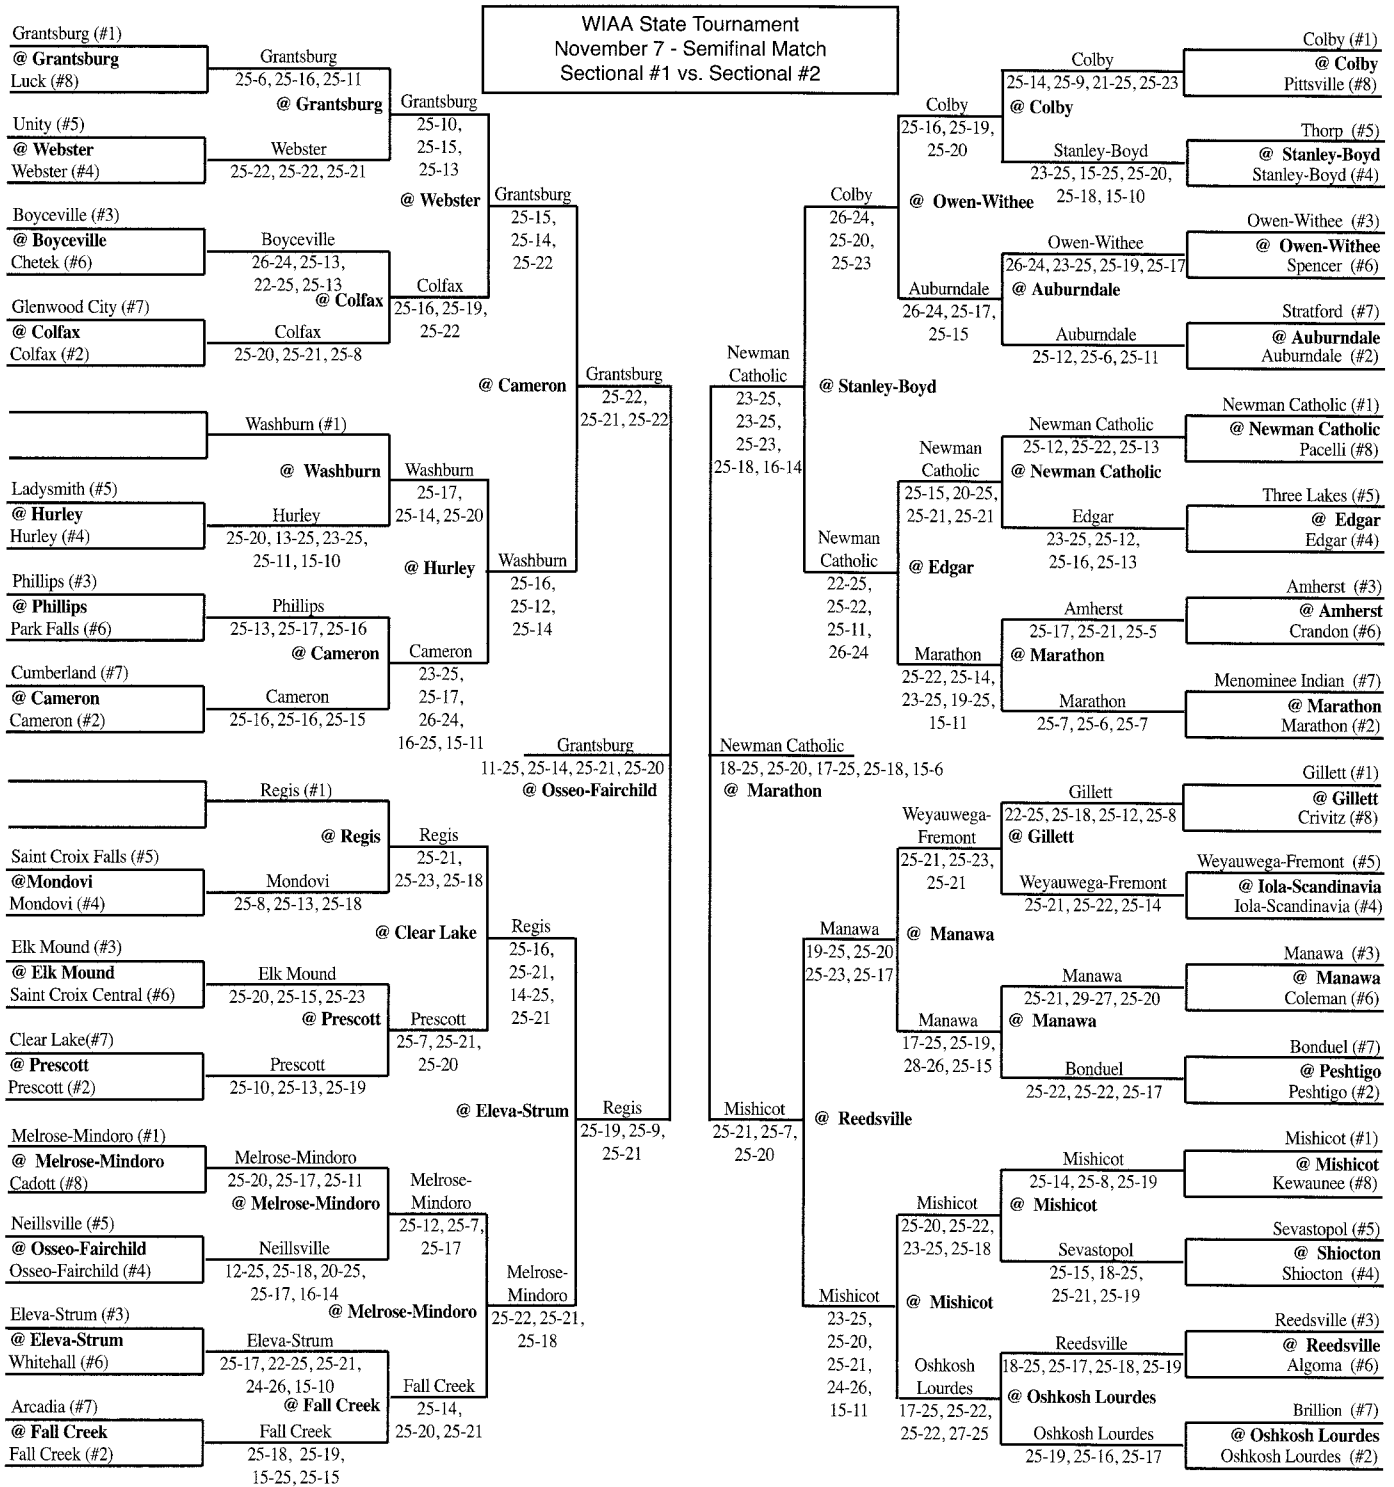

2008 Girls Volleyball Assignments – Division 3

SECTIONAL #1

SECTIONAL #2

Regionals			Sectionals		
Tues., Oct. 21	Fri., Oct. 24	Sat., Oct. 25	Thurs., Oct. 30	Sat., Nov. 1	

Sectionals			Regionals		
Sat., Nov. 1	Thurs., Oct. 30	Sat., Oct. 25	Fri., Oct. 24	Tues., Oct. 21	

ALL MATCHES AT 7 P.M. UNLESS OTHERWISE INDICATED

ALL MATCHES AT 7 P.M. UNLESS OTHERWISE INDICATED