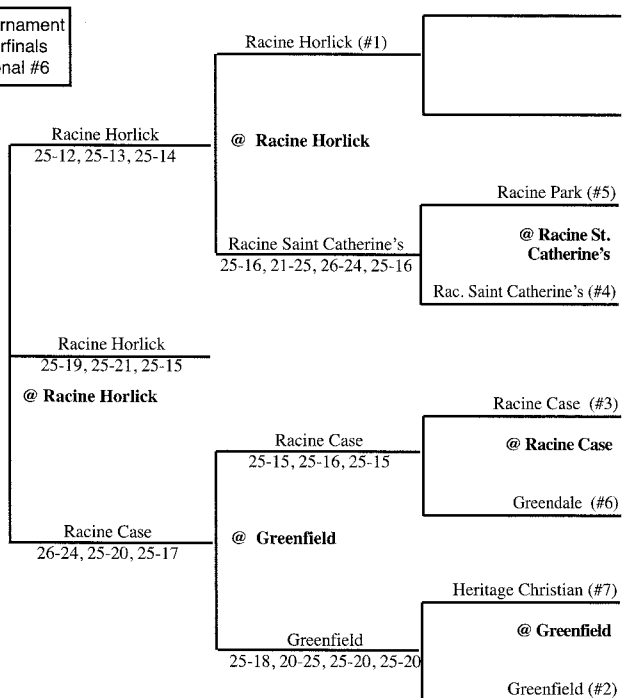

**REGIONAL #6**  
**Sectionals** Thurs., Nov. 6  
**Sectionals** Tues., Nov. 4  
**Regionals** Fri., Oct. 31

ALL MATCHES AT 7 P.M. UNLESS OTHERWISE INDICATED

ALL MATCHES AT 7 P.M. UNLESS OTHERWISE INDICATED