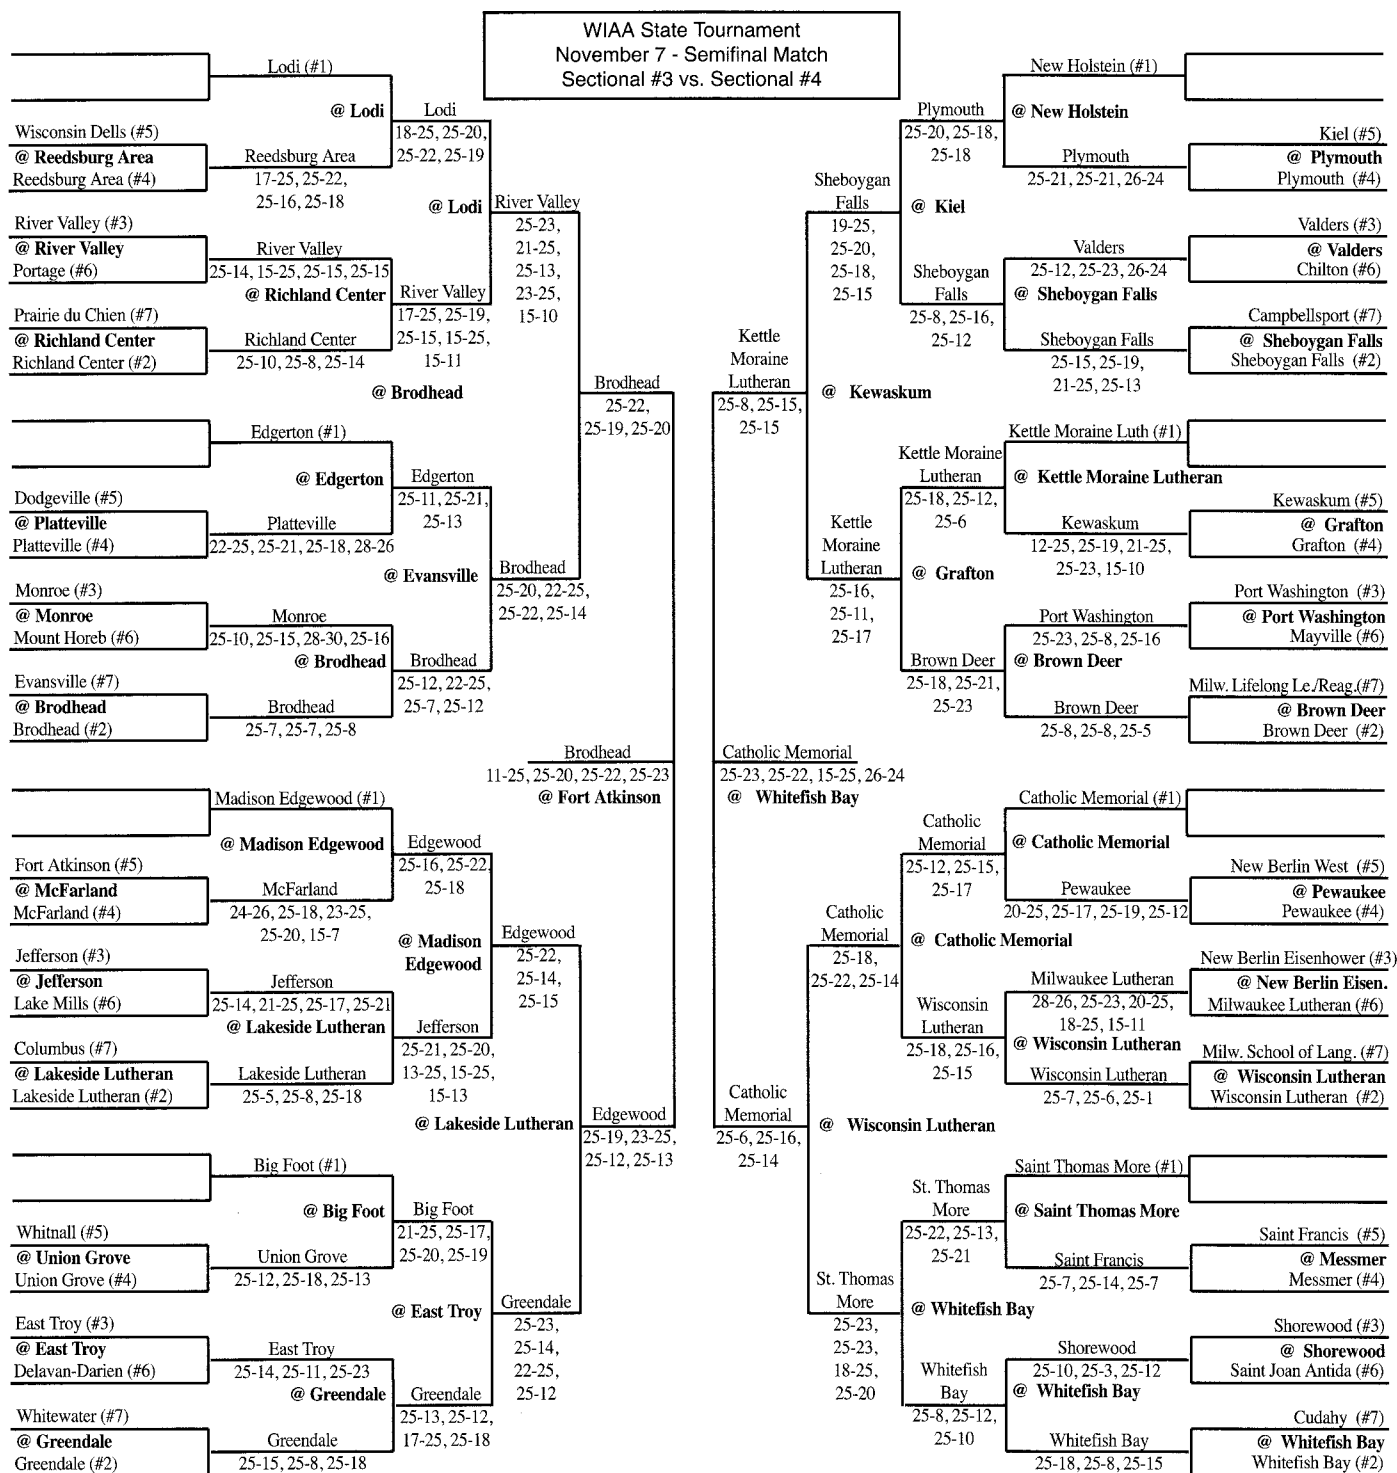

2008 Girls Volleyball Assignments – Division 2

SECTIONAL #3

SECTIONAL #4

Regionals		Sectionals	
Tues., Oct. 21	Fri., Oct. 24	Sat., Oct. 25	Thurs., Oct. 30 / Sat., Nov. 1

Sectionals		Regionals	
Sat., Nov. 1	Thurs., Oct. 30	Sat., Oct. 25	Fri., Oct. 24 / Tues., Oct. 21

ALL MATCHES AT 7 P.M. UNLESS OTHERWISE INDICATED

ALL MATCHES AT 7 P.M. UNLESS OTHERWISE INDICATED