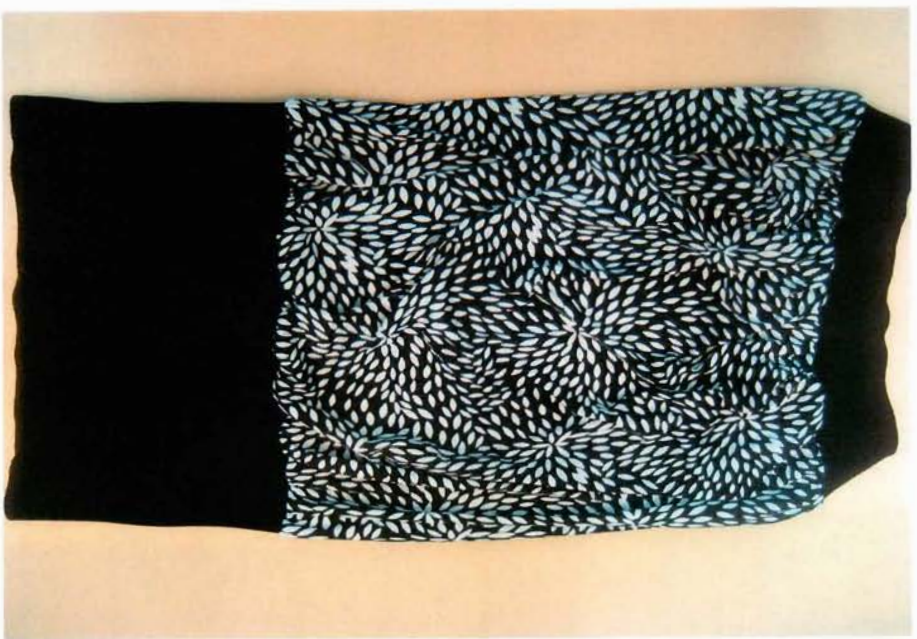

Exhibit HH (page 2)

bebe - Knit Tank with Bow
(back) - Style # S6445101-9512

f21knockoff - Knit Top/Knit
top/Spaghetti/N/A (back) - Style #
17204740

EXHIBIT II

Exhibit II (page 1)

bebe - Print Tube Top (front) -
Style# S8337101-8600

f21knockoff - Knit
Top/Tube/black/cream (front) - Style
28143295

Exhibit II (page 2)

bebe - Print Tube Top (back)
Style# S8337101-8600

f21knockoff - Knit
Top/Tube/black/cream (back) - Style
28143295

EXHIBIT JJ

Exhibit JJ (page 1)

bebe - Print Kimono With Print
Border (front) - Style # 67710101-
A253

f21knockoff - Woven Top/CAPSLV/
Black/Red/Orange (front) - Style #
33439003

Exhibit JJ (page 2)

bebe - Print Kimono With Print
Border (back) - Style #
67710101-A253

f21knochoff - Woven Top/CAPSLV/
Black/Red/Orange (back) - Style #
33439003

Exhibit JJ (page 3)

bebe - Print Kimono With Print
Border (detail) - Style #
67710101-A253

f21knockoff - Woven Top/CAPSLV/
Black/Red/Orange (detail) - Style #
33439003