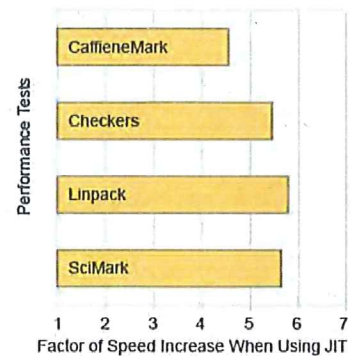

EXHIBIT 2-2

Multiple keyboard languages

Multi-lingual users can add multiple languages to the keyboard and **switch between multiple Latin-based input languages** by swiping across the space bar. This changes the keys as well as the auto-suggest dictionary.

The graph to the right shows the performance **speedup** from Android 2.1 to Android 2.2 using various benchmark tests. For example, LinPack is now more than 5 times faster.

Kernel Memory Management Boost: Improved memory reclaim by up to 20x, which results in faster app switching and smoother performance on memory-constrained devices.