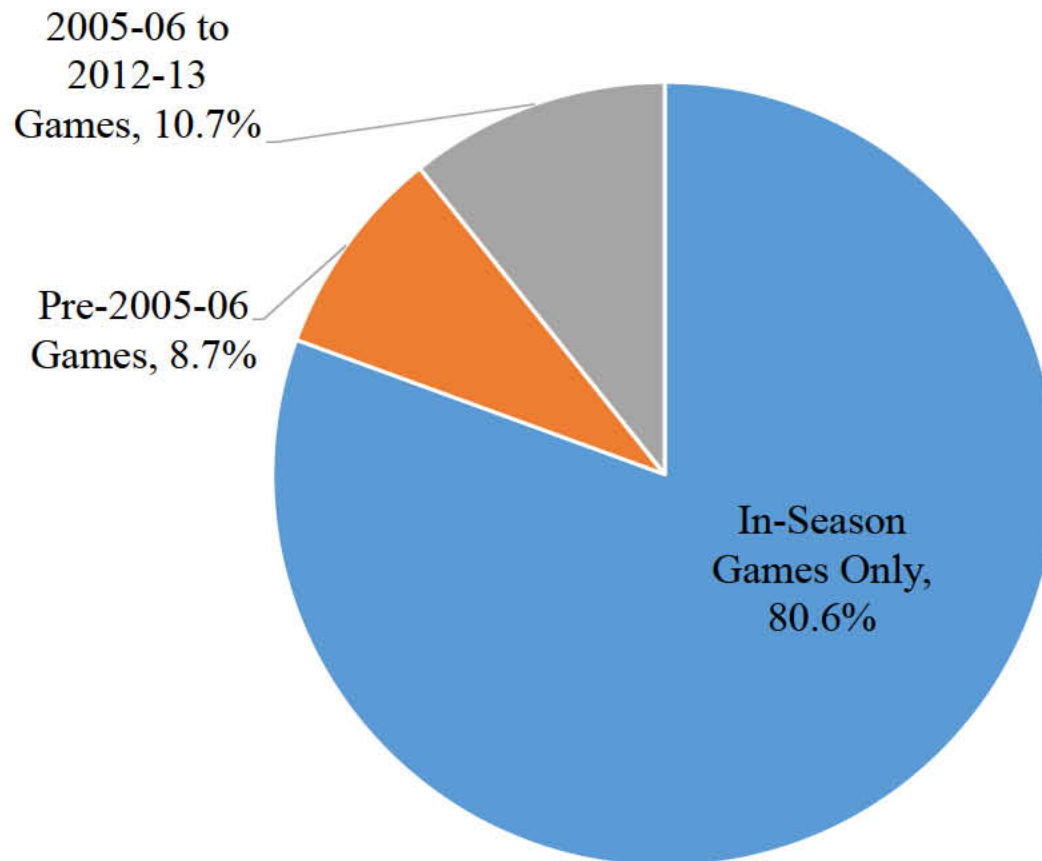

Exhibit B

Distribution of In-Season and Rebroadcasted Football and Basketball Games: 2005-06 to 2012-13

Sources: WWTV and Nielsen.

Notes:

In-Season is defined as between July 1 and June 30 of the following year.

"Pre-2005-06 Games" are games played prior to the 2005-06 season, but rebroadcasted between 2005-06 and 2012-13.

"2005-06 to 2012-13 Games" are games shown in-season, and then rebroadcasted after end of season.