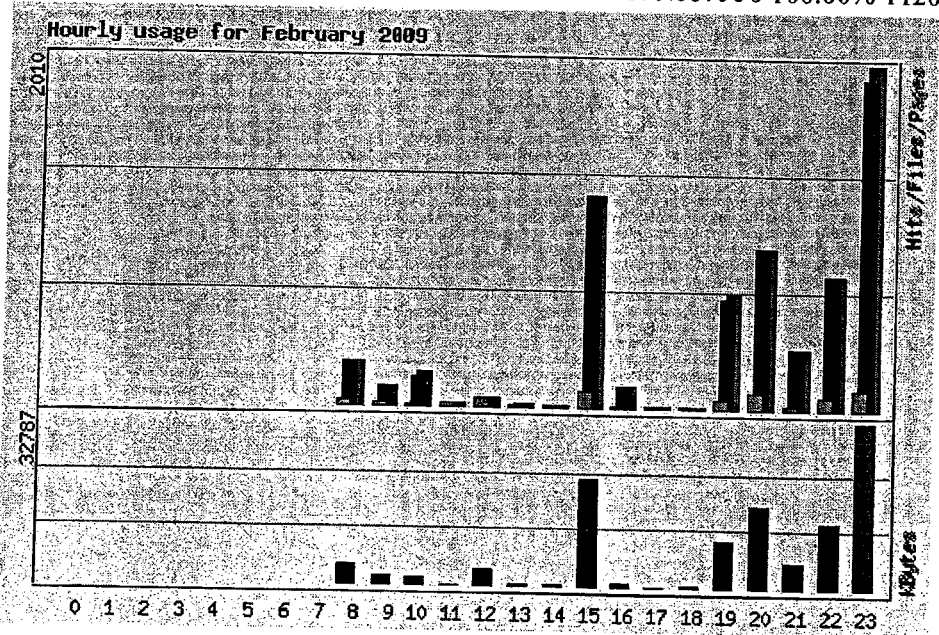

Hourly Statistics for February 2009