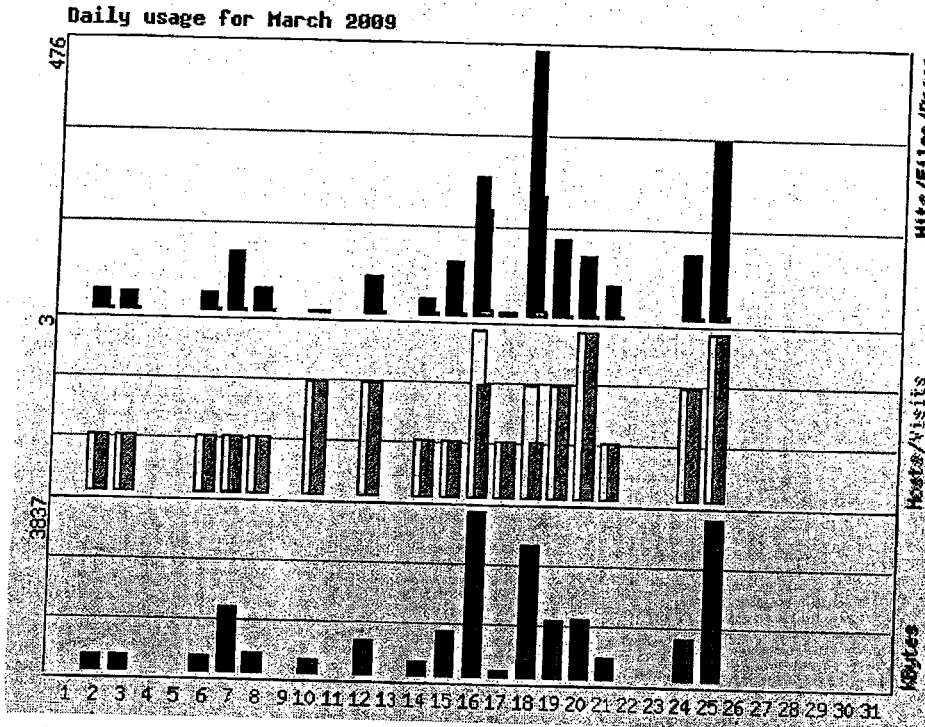

Pages - document requests (e.g. html, asp, txt); Files - successful requests of all types (e.g. html, gif, css); Hits - all requests, including errors;

Daily Statistics for March 2009

Day	Hits	Files	Pages	Visits	Hosts	KBytes
2	33 1.73%	33 2.08%	12.44%	1 3.57%	1 4.35%	374 1.85%
3	32 1.68%	32 2.02%	12.44%	1 3.57%	1 4.35%	346 1.71%
4	0 0.00%	0 0.00%	0 0.00%	0 0.00%	0 0.00%	0 0.00%
5	0 0.00%	0 0.00%	0 0.00%	0 0.00%	0 0.00%	0 0.00%
6	32 1.68%	32 2.02%	12.44%	1 3.57%	1 4.35%	342 1.69%
7	106 5.57%	106 6.68%	3 7.32%	1 3.57%	1 4.35%	1490 7.35%
8	39 2.05%	39 2.46%	12.44%	1 3.57%	1 4.35%	431 2.13%
9	0 0.00%	0 0.00%	0 0.00%	0 0.00%	0 0.00%	0 0.00%
10	2 0.11%	2 0.13%	2 4.88%	2 7.14%	2 8.70%	296 1.46%
11	0 0.00%	0 0.00%	0 0.00%	0 0.00%	0 0.00%	0 0.00%
12	68 3.57%	68 4.29%	2 4.88%	2 7.14%	2 8.70%	761 3.75%
13	0 0.00%	0 0.00%	0 0.00%	0 0.00%	0 0.00%	0 0.00%
14	29 1.52%	29 1.83%	12.44%	1 3.57%	1 4.35%	306 1.51%
15	96 5.04%	96 6.05%	12.44%	1 3.57%	1 4.35%	1020 5.03%
16	247 12.98%	191 12.04%	7 17.07%	3 10.71%	2 8.70%	3837 18.92%
17	6 0.32%	6 0.38%	0 0.00%	1 3.57%	1 4.35%	164 0.81%
18	476 25.01%	215 13.56%	8 19.51%	2 7.14%	1 4.35%	3068 15.13%
19	139 7.30%	139 8.76%	3 7.32%	2 7.14%	2 8.70%	1324 6.53%
20	107 5.62%	107 6.75%	2 4.88%	3 10.71%	3 13.04%	1380 6.80%