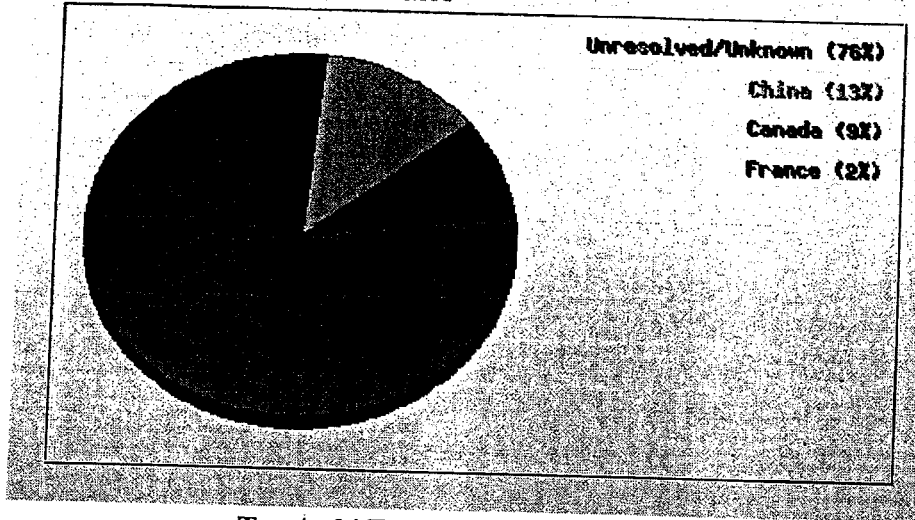

Usage by Country for March 2009

Top 4 of 4 Total Countries

#	Hits	Files	KBytes	Country
1	4919 76.48%	4437 76.17%	67066 70.20%	Unresolved/Unknown
2	805 12.52%	710 12.19%	18703 19.58%	China
3	584 9.08%	554 9.51%	7702 8.06%	Canada
4	124 1.93%	124 2.13%	2064 2.16%	France

Visitors are identified by IP addresses. Two or more visitors sharing the same IP address (e.g. firewall address) will be counted as a single visitor.

100% Micro$oft free!
Stone Steps Webalizer (v2.7.2.1)