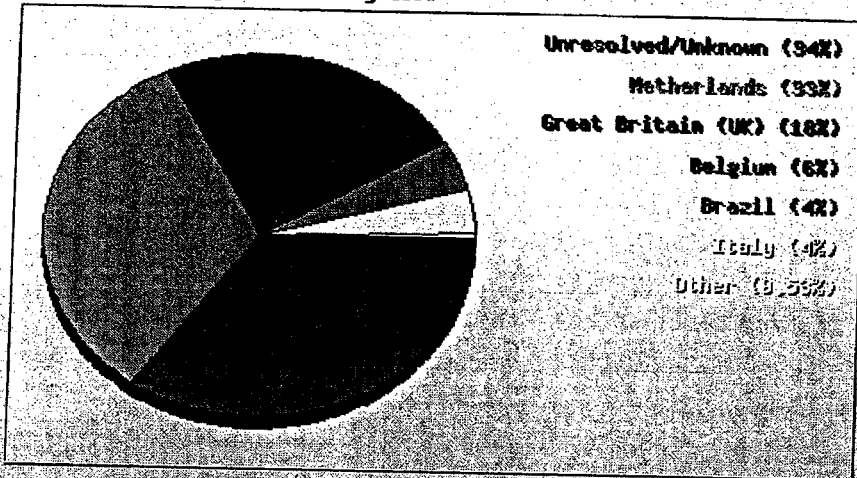

Usage by Country for January 2009

Top 8 of 8 Total Countries

#	Hits	Files	KBytes	Country
1	715 34.41%	651 37.29%	12896 31.82%	Unresolved/Unknown
2	686 33.01%	530 30.36%	18206 44.92%	Netherlands
3	365 17.56%	288 16.49%	5236 12.92%	Great Britain (UK)
4	126 6.06%	118 6.76%	1862 4.59%	Belgium
5	92 4.43%	85 4.87%	1343 3.31%	Brazil
6	83 3.99%	65 3.72%	795 1.96%	Italy
7	9 0.43%	8 0.46%	129 0.32%	China
8	2 0.10%	1 0.06%	61 0.15%	France

Visitors are identified by IP addresses. Two or more visitors sharing the same IP address (e.g. firewall address) will be counted as a single visitor.

100% Micro$oft free!
Stone Steps Webalizer (v2.7.2.1)