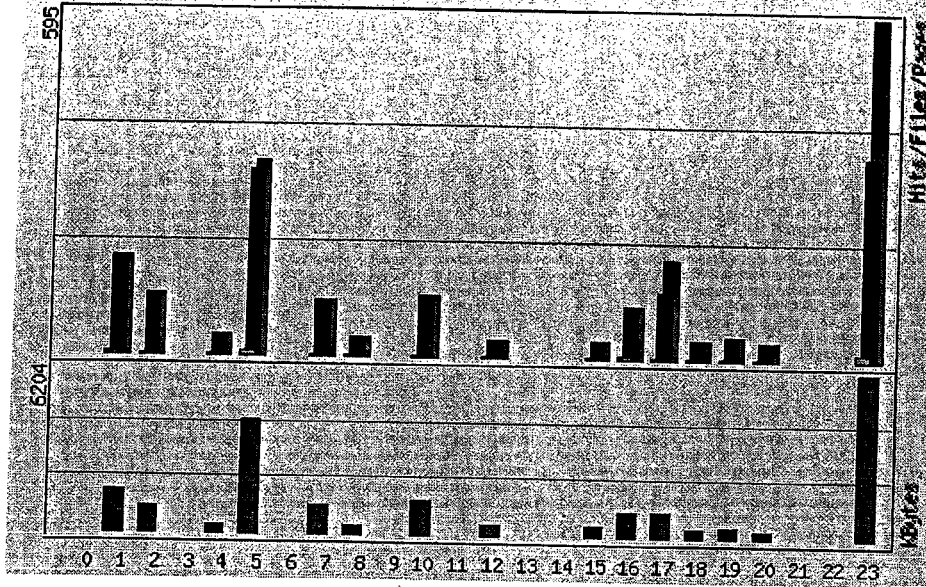

Daily Statistics for March 2009

Day	Hits	Files	Pages	Visits	Hosts	KBytes
21	58 3.05%	58 3.66%	24.88%	1 3.57%	1 4.35%	464 2.29%
22	0 0.00%	0 0.00%	0 0.00%	0 0.00%	0 0.00%	0 0.00%
23	0 0.00%	0 0.00%	0 0.00%	0 0.00%	0 0.00%	0 0.00%
24	115 6.04%	115 7.25%	24.88%	2 7.14%	2 8.70%	949 4.68%
25	318 16.71%	318 20.05%	49.76%	3 10.71%	3 13.04%	3724 18.36%

Hourly usage for March 2009

Hourly Statistics for March 2009

Hour	Hits		Files		Pages		KBytes	
	Avg	Total	Avg	Total	Avg	Total	Avg	Total
0	0	0 0.00%	0	0 0.00%	0	0 0.00%	0	0 0.00%
1	7	173 9.09%	7	173 10.91%	4	9.76%	69	1654 8.16%
2	4	104 5.47%	4	104 6.56%	1	2.44%	44	1053 5.19%
3	0	0 0.00%	0	0 0.00%	0	0 0.00%	0	0 0.00%
4	1	37 1.94%	1	37 2.33%	1	2.44%	15	370 1.83%
5	14	339 17.81%	13	322 20.30%	7	17.07%	178	4275 21.08%
6	0	0 0.00%	0	0 0.00%	0	0 0.00%	0	0 0.00%
7	4	96 5.04%	4	96 6.05%	1	2.44%	46	1099 5.42%
8	1	33 1.73%	1	33 2.08%	1	2.44%	16	374 1.85%
9	0	0 0.00%	0	0 0.00%	0	0 0.00%	0	0 0.00%
10	4	104 5.47%	4	104 6.56%	2	4.88%	54	1306 6.44%
11	0	0 0.00%	0	0 0.00%	0	0 0.00%	0	0 0.00%
12	1	30 1.58%	1	30 1.89%	2	4.88%	19	458 2.26%
13	0	0 0.00%	0	0 0.00%	0	0 0.00%	0	0 0.00%
14	0	0 0.00%	0	0 0.00%	0	0 0.00%	0	0 0.00%
15	1	30 1.58%	1	30 1.89%	2	4.88%	19	454 2.24%
16	3	91 4.78%	3	91 5.74%	4	9.76%	41	990 4.88%