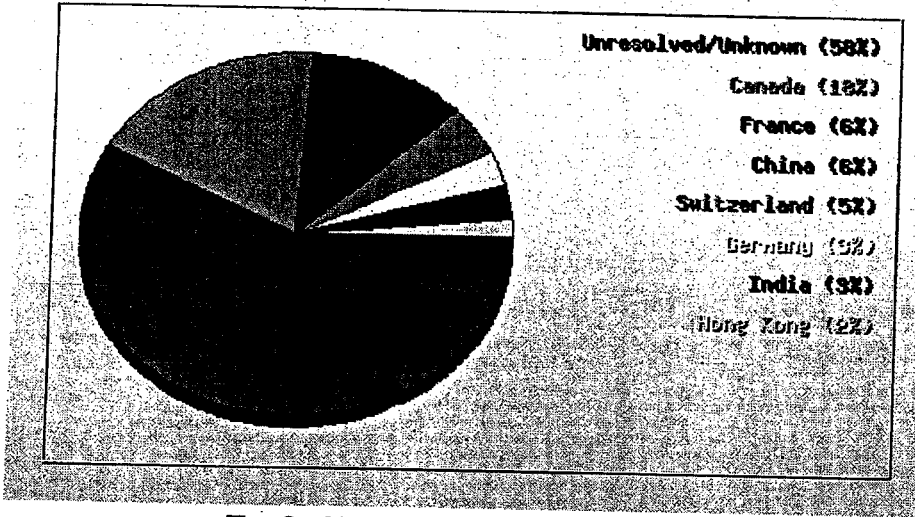

Usage by Country for March 2009

Top 8 of 8 Total Countries

#	Hits	Files	KBytes	Country
1	1097 57.65%	836 52.71%	10556 52.06%	Unresolved/Unknown
2	343 18.02%	343 21.63%	5370 26.49%	Canada
3	115 6.04%	59 3.72%	769 3.79%	France
4	113 5.94%	113 7.12%	1487 7.34%	China
5	86 4.52%	86 5.42%	639 3.15%	Switzerland
6	58 3.05%	58 3.66%	464 2.29%	Germany
7	58 3.05%	58 3.66%	616 3.04%	India
8	33 1.73%	33 2.08%	374 1.85%	Hong Kong

Visitors are identified by IP addresses. Two or more visitors sharing the same IP address (e.g. firewall address) will be counted as a single visitor.

100% Micro$oft free!

Stone Steps Webalizer (v2.7.2.1)