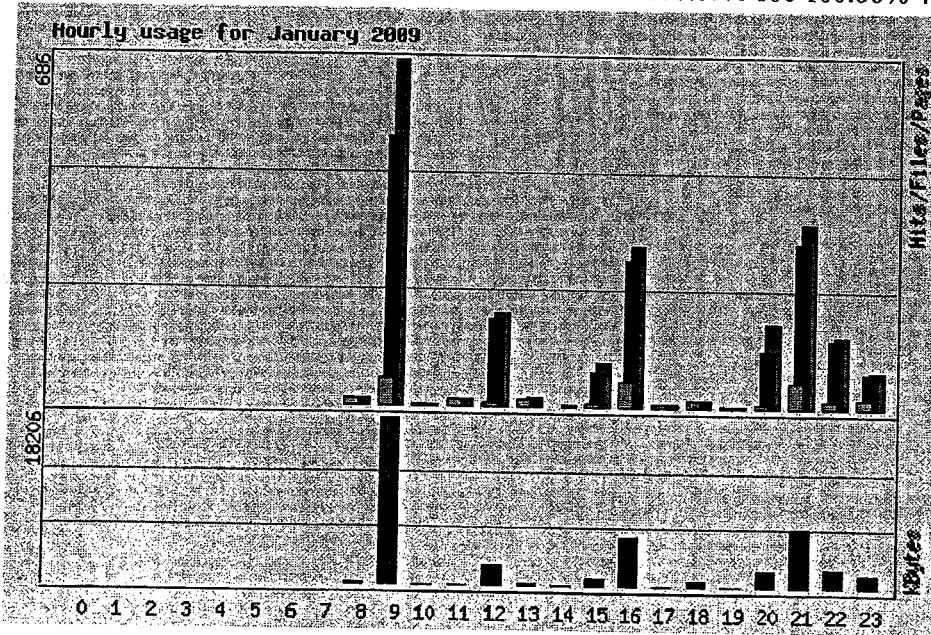

Hourly Statistics for January 2009

Hour	Hits		Files		Pages		KBytes	
	Avg	Total	Avg	Total	Avg	Total	Avg	Total
0								
1								
2								
3								
4								
5								
6								
7								
8								
9								
10								
11								
12								
13								
14								
15								
16								
17								
18								
19								
20								
21								
22								
23