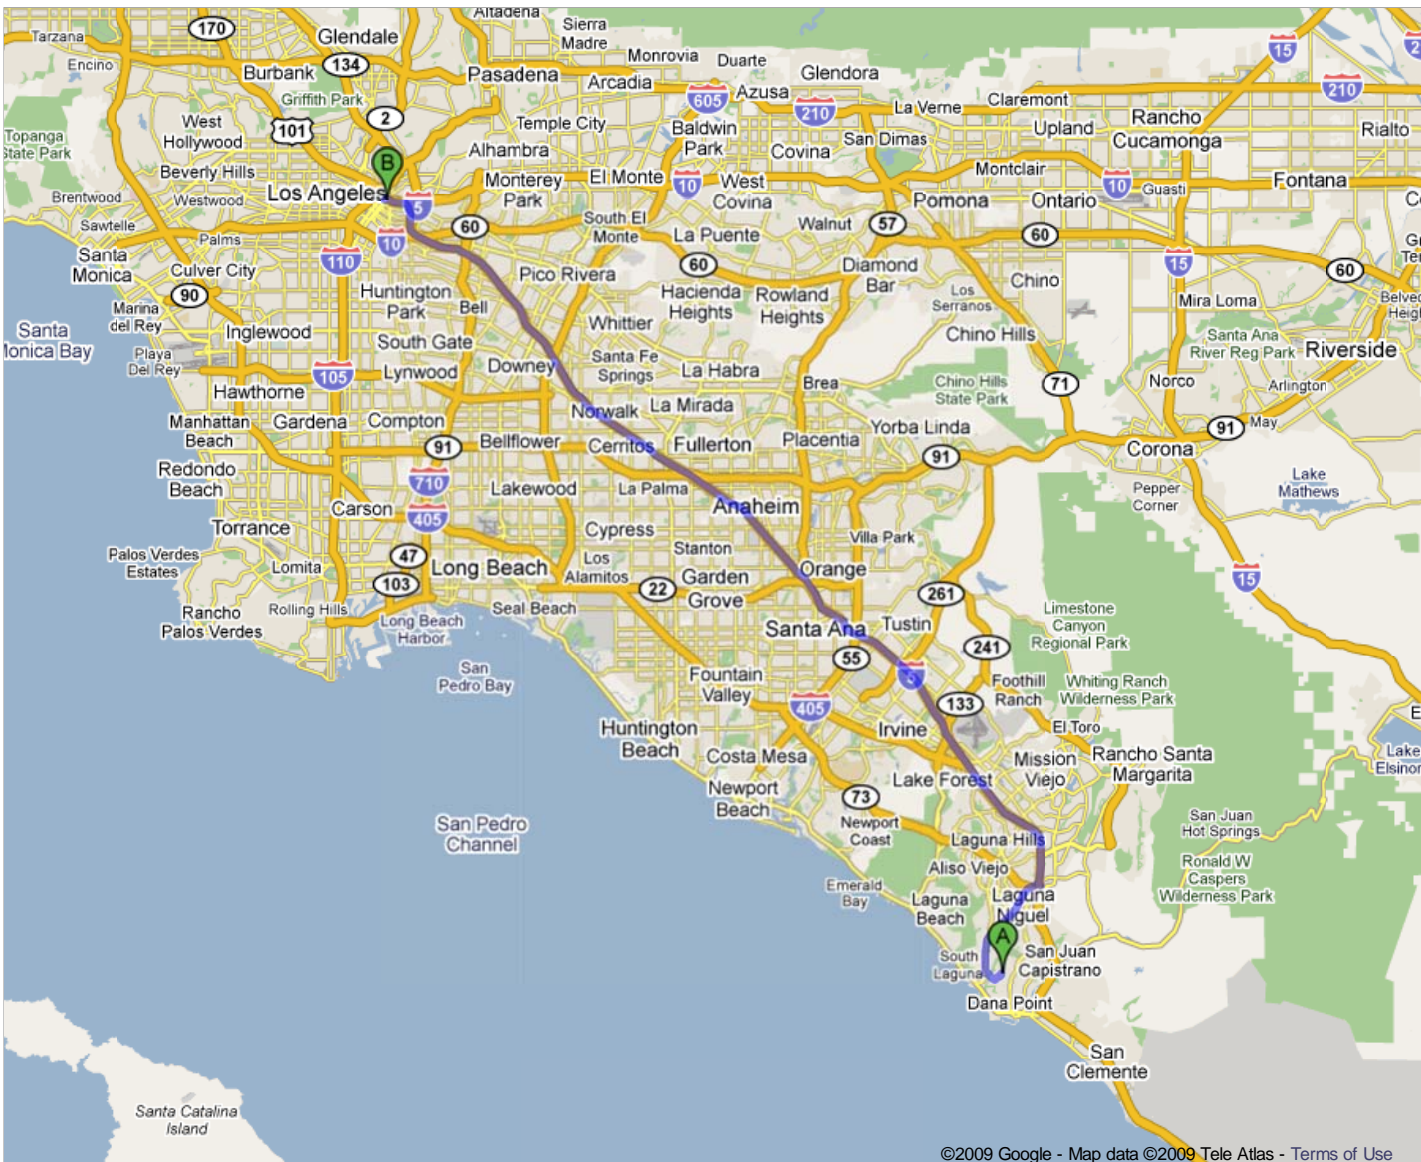

EXHIBIT 30

Driving directions to 312 N Spring St, Los Angeles, CA 90012

57.1 mi – about 1 hour 2 mins (up to 2 hours 0 mins in traffic)

- 15 High Bluff, Laguna Niguel, Orange, California 92677

- 1. Head **south** on **High Bluff** toward **Treasure Cove** 449 ft
- 2. Turn **right** at **Treasure Cove** 200 ft
- 3. Turn **left** at **Charles Rd** 0.2 mi
- 4. Turn **left** at **Niguel Rd** 0.2 mi
- 5. Turn **right** at **Camino del Avion** 0.7 mi
- 6. Turn **right** at **Crown Valley Pkwy** 5.7 mi
- 7. Merge onto **I-5 N** via the ramp to **Los Angeles** 46.7 mi
- 8. Continue on **US-101 N** (signs for **Los Angeles/US-101**) 3.4 mi
- 9. Take **exit 2C** for **Spring St** 82 ft
- 10. Turn **left** at **N Spring St**
Destination will be on the left 0.1 mi

- 312 N Spring St
Los Angeles, CA 90012

These directions are for planning purposes only. You may find that construction projects, traffic, weather, or other events may cause conditions to differ from the map results, and

you should plan your route accordingly. You must obey all signs or notices regarding your route.

Map data ©2009 , Sanborn, Tele Atlas