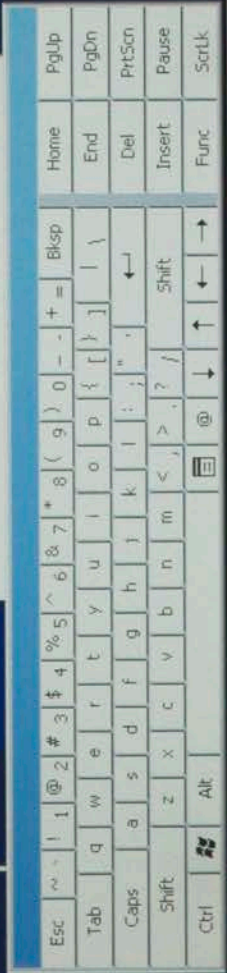

Windows XP Professional Setup

Welcome to the Windows XP Setup Wizard

This wizard installs Windows XP on your computer. The wizard needs to gather some information about you and your computer to set up Windows XP properly.

Click Next to continue with Setup.

SRS
TruSound XT

SAMSUNG