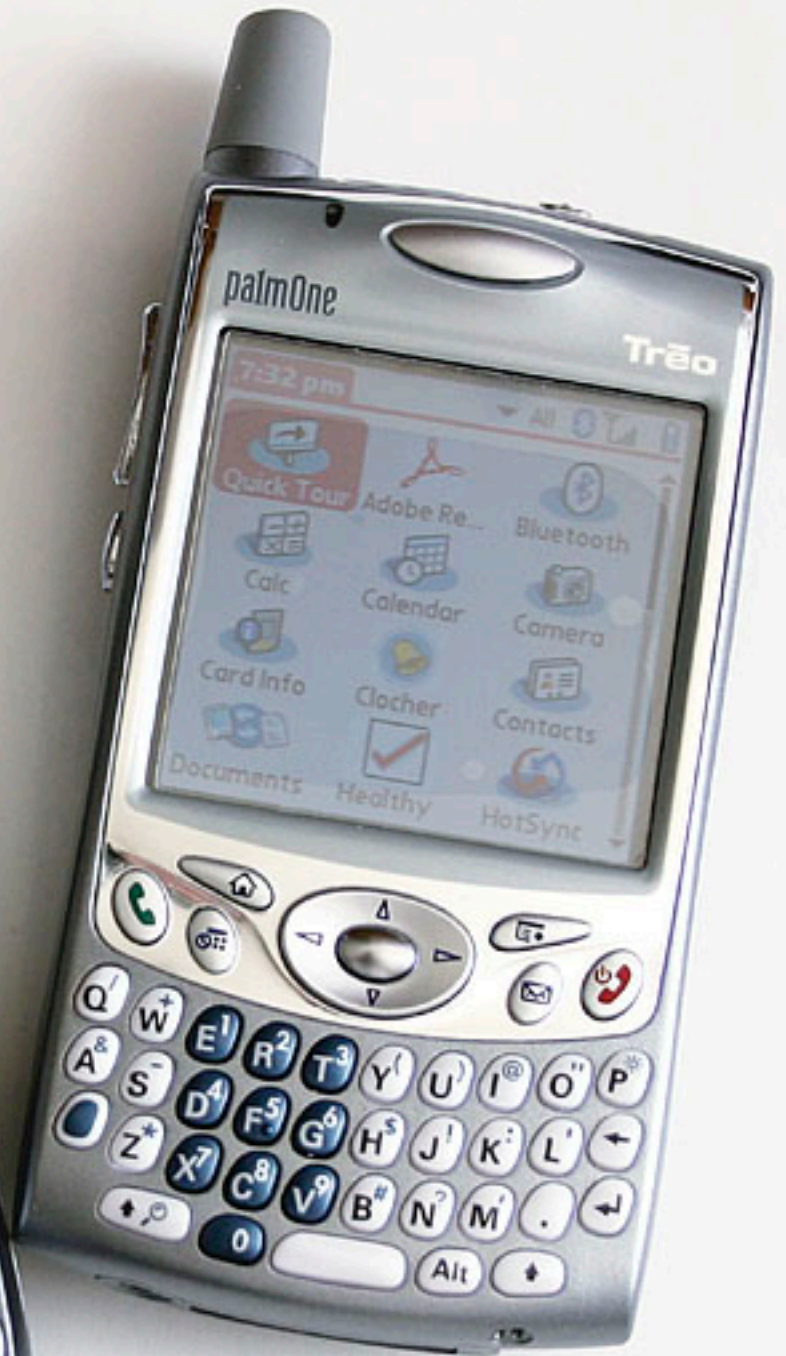

Exhibit 38

Exhibit 21

Casio Gz'One Commando

HTC Touch Dual

HTC
MyTouch

My
Touch

Palm Treo 700p

HTC 7 Trophy

htc

Pantech Hotshot

 **verizon**

PANTECH

modu - innovative concept

modu

modu™ phone- available in variety of colors

modu™ express jacket