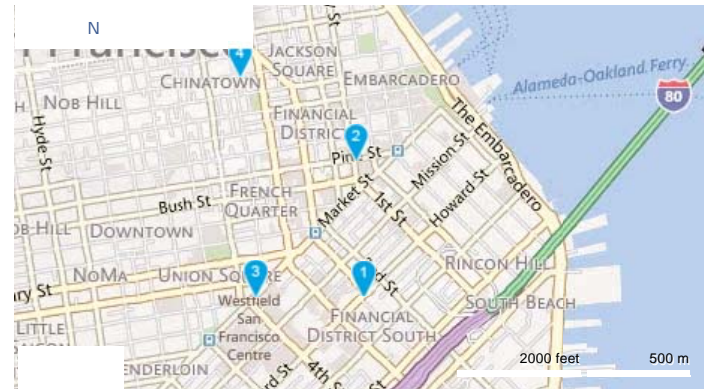

SHOP PRODUCTS

BUSINESS SOLUTIONS

CONNECTED LIVING

MY ACCOUNT

SUPPORT

[Home](#) > [Cell Phones](#) > [Marketplace](#) >

Droid Charge Smartphone

SCH-I510

512 REVIEWS

Tweet 110

Like 1.5k

SHOP

[OVERVIEW](#) [FEATURES](#) [SPECS](#) [SCREENS](#) [REVIEWS](#) [ACCESSORIES](#) [SUPPORT](#)

Prices, inventory and promotions may vary by retailer. Please call the store first to check actual availability of this item.

3 Online Retailers

SAMSUNG **mob!le** POWERED BY

See Website for Price

$49.99 with new contract

$49.99 with contract extension

IN STOCK

Stores Near You

Stores Near:

Please call the store first to check actual availability of this item.

$699.99

[See Website](#)

IN STOCK

$49.99

with new contract

$49.99

with contract extension

637 HOWARD ST.
San Francisco, CA 94105

(415) 957-1688

0.4 miles

Call for Availability

[Get Directions](#)

199 Pine St
San Francisco, CA 94111

(415) 984-0360

0.5 miles

Call for Availability

[Get Directions](#)

768 Market St
San Francisco, CA 94102

(415) 402-0640

0.8 miles

Call for Availability

[Get Directions](#)

648 JACKSON STREET
San Francisco, CA 94133

(415) 788-1688

1.0 miles

Call for Availability

[Get Directions](#)

$499.99

[See Website](#)

IN STOCK

$99.99

with new contract

Stores: 1 - 4 of 10 total

1, 2, 3,