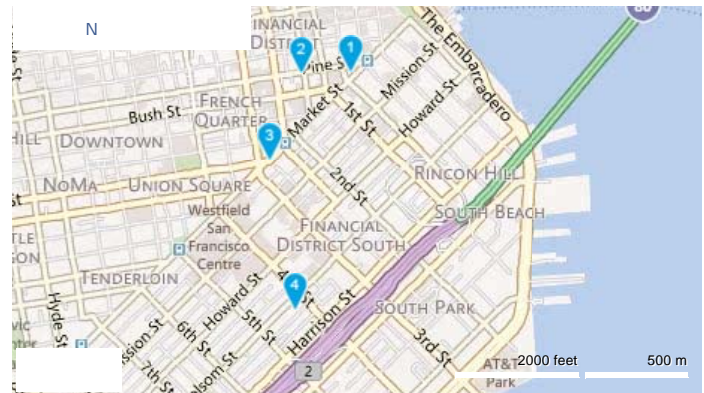

See Website

IN STOCK

Stores Near You

Stores Near:

Please call the store first to check actual availability of this item.

388 Market Street # 105
San Francisco, CA 94111
(415) 677-0190 0.4 miles
Call for Availability
[Get Directions](#)

300 Pine St
San Francisco, CA 94104
(415) 986-8485 0.6 miles
Call for Availability
[Get Directions](#)

652 Market St
San Francisco, CA 94104
(415) 986-1004 0.6 miles
Call for Availability
[Get Directions](#)