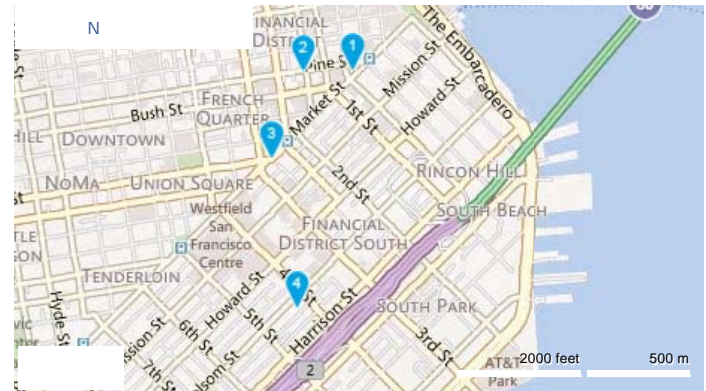

Stores Near You

Stores Near:

Please call the store first to check actual availability of this item.

 388 Market Street # 105
 San Francisco, CA 94111
 (415) 677-0190 0.4 miles
Call for Availability
[Get Directions](#)

 300 Pine St
 San Francisco, CA 94104
 (415) 986-8485 0.6 miles
Call for Availability
[Get Directions](#)

 652 Market St
 San Francisco, CA 94104
 (415) 986-1004 0.6 miles
Call for Availability
[Get Directions](#)