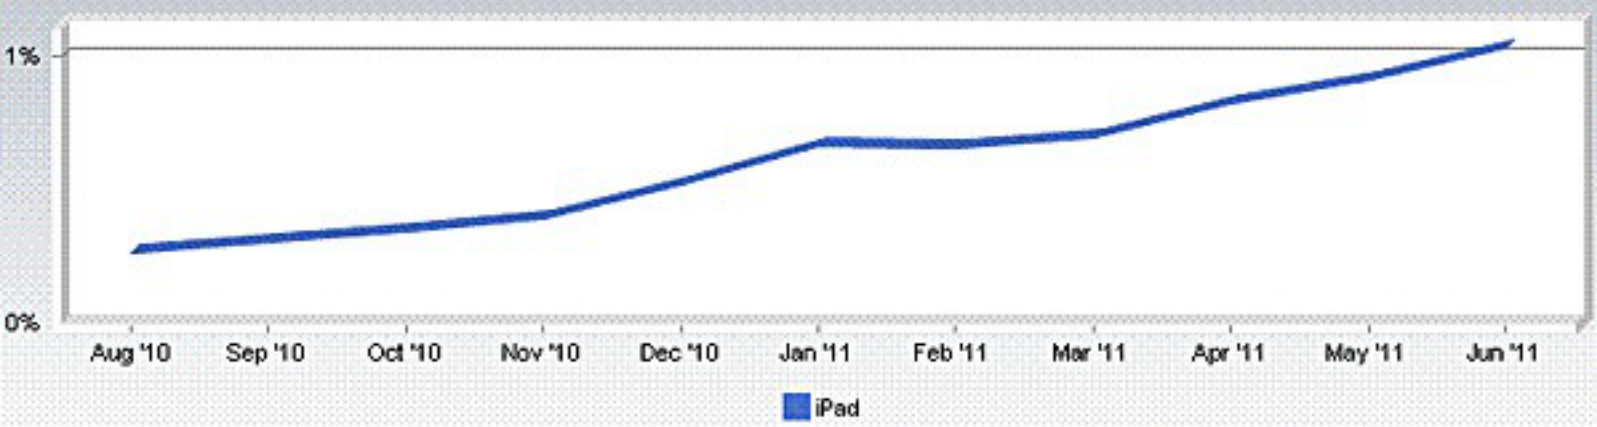

Coming soon! Order now to get it as soon as its available.

Ships: 4-6 Weeks

**Samsung Galaxy Tab™ 10.1
16GB**

\$529.99

phones.com

OS	iOS	iOS	Android 2.2	Android 2.2	Android 3.0	QNX	Android 3.0	Android 3.0	Android 3.0	Android 2.3 (Gingerbread)	Android 3.0	WebOS 3.0	Android 3.0	Android 2.3	Android 3.0	WebOS 3.0	Android 3.0	Android 3.0	Android 3.0	Android 3.0	Windows 7 Pro	Windows 7 Pro	Android 3.0	Windows 7	
Processor	HPV A8 @ 1GHz	HPV dual core A9 @ 1GHz	Samsung Hummingbird A9 @ 1GHz (1.2GHz in v2)	Nvidia Tegra2, dual core @ 1GHz	Nvidia Tegra2, dual core @ 1GHz	Ti OMAP 4330 dual core @ 1GHz	Nvidia Tegra2, dual core @ 1GHz or 3D version?	Nvidia Tegra2, dual core @ 1GHz or 3D version?	Nvidia Tegra2, dual core @ 1GHz or 3D version?	Dragonball Hummingbird @ 1GHz	Nvidia Tegra2, dual core @ 1GHz	APR6000 1.2GHz	Nvidia Tegra2, dual core @ 1GHz	1GHz	Nvidia Tegra2, dual core @ 1GHz	APR6000 1.2GHz	Tegra 125	Nvidia Tegra2, dual core @ 1GHz	Nvidia Tegra2, dual core @ 1GHz	Nvidia Tegra2, dual core @ 1GHz	Intel Oak Trail 1.5GHz	Intel Oak Trail 1.5GHz	Nvidia Tegra2	Intel Oak Trail 1.5GHz	Intel Oak Trail 1.5GHz
RAM	256MB	512MB	512MB	1GB	1GB	1GB	1GB	1GB	1GB	1GB	1GB	1GB DDR2	?	512MB	1GB?	?	?	?	?	?	2GB DDR2	2GB DDR2	?	3GB RAM	
LCD Size	9.7"	9.7"	7.0"	7"	10.1"	7.0"	8.9"	10.1"	10.1"	7"	10.1"	9.7" XGA w/IPS	?	8"	8.9"	10"	10"	9.4"	pair of 5.5"	10.1"	10.1"	7"	10"		
LCD Resolution	1024x768 (4:3)	1024x768 (4:3)	1024x600 (16:9)	WVGA 800x480	1280x800 (16:10)	1024x600 (16:9)	1280x800 (16:10)	1280x800 (16:10)	1280x800 (16:10)	1024 x 600 (16:9)	1280 x 800 (16:10)	1024x768 (4:3)	1280x800 (16:10)	1024x768 (4:3)	1280 x 800 (16:10)	1024x768 (4:3)	1280 x 800	1280 x 800 (16:10)	1280 x 800 (16:10)	1024 x 480 (21:9)	1280 x 800 (16:10)	1280x800 (16:10)	1024x600 (16:9)	1366 x 768	
LCD PPI	152	152	169	133	149	167	149	149	149	169	149	152	149	149	169	152?	160	160	255	149	160	160	160		
Camera	None	HD, 720p 1MP	3MP (5MP in v2)	0.3MP AF	3MP	3MP	3MP	3MP	3MP AF	3MP AF	3MP AF	3MP AF	none	10MP	3MP AF	none?	3MP AF	3MP AF	3MP AF	3MP AF	3MP AF	3MP AF	3MP AF	3MP	
Video Recording	None	720p	720p	yes	720p	720p	720p	720p	720p	720p	720p	720p	720p	720p	720p	720p	720p	720p	720p	720p	720p	720p	720p	1080p	
Adobe Flash	None	None	Yes, 10.1	yes	Yes, 10.1	10.1	probably, 10.1	?	10.2 after upgrade	10.1	10.2	yes	yes, 10.1	?	10.2	yes	?	?	?	?	?	?	?	?	
Internal Storage	16/32/64 GB	16/32/64 GB	16/32 GB	16GB	32 GB	8/16/32/64 GB	32GB	16 GB	16GB + web storage	32GB	16/32/64GB	16/32 GB	16/32 GB	16/32 GB	16/32/64GB	16/32 GB	16/32 GB	16/32 GB	16/32 GB	16/32 GB	32GB	32GB	32GB	up to 128GB SSD	
Memory Slot	None	None	uSD	uSD	uSD	None	None	None	uSD	uSD (up to 32GB)	uSD (up to 32GB)	?	SD	uSD (up to 32GB)	?	?	uSD (up to 32GB)	?	?	?	?	?	?	?	
WiFi	802.11a/b/g/n	802.11a/b/g/n	802.11a/b/g/n	802.11a/b/g/n	802.11a/b/g/n	802.11a/b/g/n	802.11a/b/g/n	802.11a/b/g/n	802.11a/b/g/n	802.11a/b/g/n	802.11a/b/g/n	802.11a/b/g/n	802.11a/b/g/n	802.11a/b/g/n	802.11a/b/g/n	802.11a/b/g/n	802.11a/b/g/n	802.11a/b/g/n	802.11a/b/g/n	802.11a/b/g/n	802.11a/b/g/n	802.11a/b/g/n	802.11a/b/g/n	802.11a/b/g/n	
Bluetooth	2.1	2.1 + EDR	2.1 + EDR	2.1 + EDR	2.1 + EDR	2.1 + EDR	2.1	2.1 + EDR	2.1 + EDR	2.1 + EDR	2.1 + EDR	2.1 + EDR	2.1 + EDR	2.1 + EDR	2.1 + EDR	2.1 + EDR	2.1 + EDR	2.1 + EDR	2.1 + EDR	2.1 + EDR	2.1 + EDR	2.1 + EDR	2.1 + EDR	2.1 + EDR	
Sensors	Accel, Compass, ALS	Accel, Gyro, Compass, ALS	Accel, Gyro, compass, ALS	Accel, Compass, GPS, Prox, ALS	Accel, Gyro, Compass, ALS	Accel	Accel, ALS, Gyro	Accel, ALS, Gyro, Compass, GPS	Accel, ALS, Gyro, Compass, GPS	Accel, Gyro, Compass, ALS	Accel, Gyro, Compass, Proximity	Accel, Gyro, Compass, ALS	Accel, ALS, ?	ALS, Accel	Accel, Gyro, Compass, ALS	Accel, Gyro, Compass, Proximity	?	?	?	?	?	?	?	?	GPS, Accel
Speakers	mono	mono	Stereo	Stereo	Stereo Speakers	3 speakers	Stereo Speakers	stereo, QRC WOV, HD	Stereo Speakers	stereo, QRC WOV, HD	Stereo (surround)	Steno	Stereo + SPS	?	Steno	?	?	?	?	?	?	?	?	?	
Connectors	30 pin	30 pin	30 pin (HDMI, USB, charging)	30 pin, SD	microUSB, mini-HDMI, charging port and contacts	microUSB, mini-HDMI, charging port and contacts	uSD, HDMI	USB2.0 port, HDMI	mini HDMI, micro USB	microUSB	30 pin (HDMI, USB, charging)	microUSB	USB, mini USB, HDMI, SD	?	?	?	?	?	?	?	?	?	?	?	
Dimensions	242.8 x 188.7 x 13.4mm	241.27 x 185.77 x 13.4mm	190 x 120 x 8.8mm	198.9 x 119.8 x 12.2mm	246.1 x 167.8 x 12.9mm	193 x 130 x 10.2mm	243.8 x 168.8 x 12.7mm	149mm	269 x 175 x 12.95	675g	195.5 x 112.5 x 13.2	256.6 x 172.3 x 8.6mm	241 x 190 x 13mm	?	167 x 205 x 12.2	230.5 x 157.8 x 8.6mm	180 x 144x 13mm	?	?	?	?	?	?	?	
Weight	680g (73g K46M)	612g (K94)	380g	450g	730g	400g	620g	?	?	?	?	?	?	?	544g	470g	?	?	?	?	?	?	?	?	
GPS	Yes	Yes	Yes	Yes	Yes	No	?	?	?	?	?	?	?	?	Yes (cellular)	yes	?	?	?	?	?	?	?	?	
Cellular Options	3G (HSPA or EVDO)	3G (HSPA or EVDO)	3G (HSPA or EVDO) WiFi in O1 (7) 3G (HSPA or EVDO)	4G HSPA+	3G (EVDO), free HW upgrade to LTE (VZW)	4G (WiMAX) in O2 LTE (Sprint) in O1	4G (Wi-Fi-Mobility) (Sprint)	WiFi only	3G cellular options available	WiMax	HSPA+ (21Mbps)	Summer (WiFi only), 3G, 4G modes later	?	?	HSPA+ (21Mbps)	?	?	?	?	?	?	?	?	?	
Battery life claim (hrs)	10h	10h	?	?	10h	8h (20Wh)	9h	pair of 3200mAh batteries, 8hrs	9.5hrs (24.4Wh)	4h (14.8Wh)	10h (25.3Wh)	8h	?	10h	10h (22.2Wh)	8h	?	?	?	?	?	?	?	?	
Other			Getting a 3MP front cam bump, new processor & LTE in v2 (S2)				3D capture but needs glasses for playbook		Includes ASUS webstorage. Keyboard dock necessary. DLNA	HTC Scribble (hold 999) HTC Sense includes Online getting dual mics for NC	Exchange ActiveSync. Quickoffice HD	"Touchstone" inductive charging. cloud storage. Touch to share	replaceable battery (5 colors front)	4GB (2GB user avail), built in R battery multiple speakers, 3G	TouchWiz UI skin (Exchange ActiveSync, Quickoffice HD, 3G)	2 mics, 2 video chat windows. Def "stage 1.5" UI	"quick and smooth UI" "swif" browser (R remote DLNA	PlayStation certified	pen and digitizer optional	pen and digitizer optional	pen and digitizer optional	pen and digitizer optional	pen and digitizer optional	pen and digitizer optional	
Apps	>350,000 apps	>350,000 apps	>350,000 apps	200,000 scaled phone apps, handful of tablet apps	200,000 scaled phone apps, handful of tablet apps	200,000 phone apps, unknown 3.0 apps at launch	Adobe AIR & Web Apps. Also supports Android 2.3 apps	200,000 phone apps, unknown 3.0 apps at launch	200,000 phone apps, unknown 3.0 apps at launch	200,000 scaled phone apps, handful of tablet apps	200,000 phone apps, unknown 3.0 apps at launch	~10,000 phone apps, unknown 3.0 apps at launch	200,000 phone apps, unknown 3.0 apps at launch	200,000 phone apps, unknown 3.0 apps at launch	200,000 phone apps, unknown 3.0 apps at launch	200,000 phone apps, unknown 3.0 apps at launch	200,000 phone apps, unknown 3.0 apps at launch	200,000 phone apps, unknown 3.0 apps at launch	200,000 phone apps, unknown 3.0 apps at launch	200,000 phone apps, unknown 3.0 apps at launch	200,000 phone apps, unknown 3.0 apps at launch	200,000 phone apps, unknown 3.0 apps at launch	200,000 phone apps, unknown 3.0 apps at launch	200,000 phone apps, unknown 3.0 apps at launch	
Availability	Q2 2010 (S/W)	Q2 2011 - Q3/W	Q4 2010 - Q3 2011	Q4 2010 - Q3 2011	Q4 2010 - Q3 2011	Q4 2010 - Q3 2011	Q4 2010 - Q3 2011	Q4 2010 - Q3 2011	Q4 2010 - Q3 2011	Q4 2010 - Q3 2011	Q4 2010 - Q3 2011	Q4 2010 - Q3 2011	Q4 2010 - Q3 2011	Q4 2010 - Q3 2011	Q4 2010 - Q3 2011	Q4 2010 - Q3 2011	Q4 2010 - Q3 2011	Q4 2010 - Q3 2011	Q4 2010 - Q3 2011	Q4 2010 - Q3 2011	Q4 2010 - Q3 2011	Q4 2010 - Q3 2011	Q4 2010 - Q3 2011	Q4 2010 - Q3 2011	
Pricing	\$499 - \$829	\$599	\$499	\$499	\$799 (\$208 3G-4G) \$599 (Wi Only) \$599 (S4G)	\$499 (16GB) \$599 (32GB) \$599 (64GB)	\$529 99 (with 2yr contract and \$100 rebate) \$729 no contract	\$449 (WiFi)	\$399 (16GB)	\$249	\$499 (16GB) \$599 (32GB)	\$499 (16GB) \$599 (32GB)	\$168 \$429 \$679	\$379 (4GB)	\$499 (16GB) \$599 (32GB)	?	\$599?	\$699	16GB, 32GB, 64GB	\$729 (32GB) \$849 (62GB)	\$729 (32GB) \$849 (62GB)	\$729 (32GB) \$849 (62GB)	\$729 (32GB) \$849 (62GB)	\$729 (32GB) \$849 (62GB)	