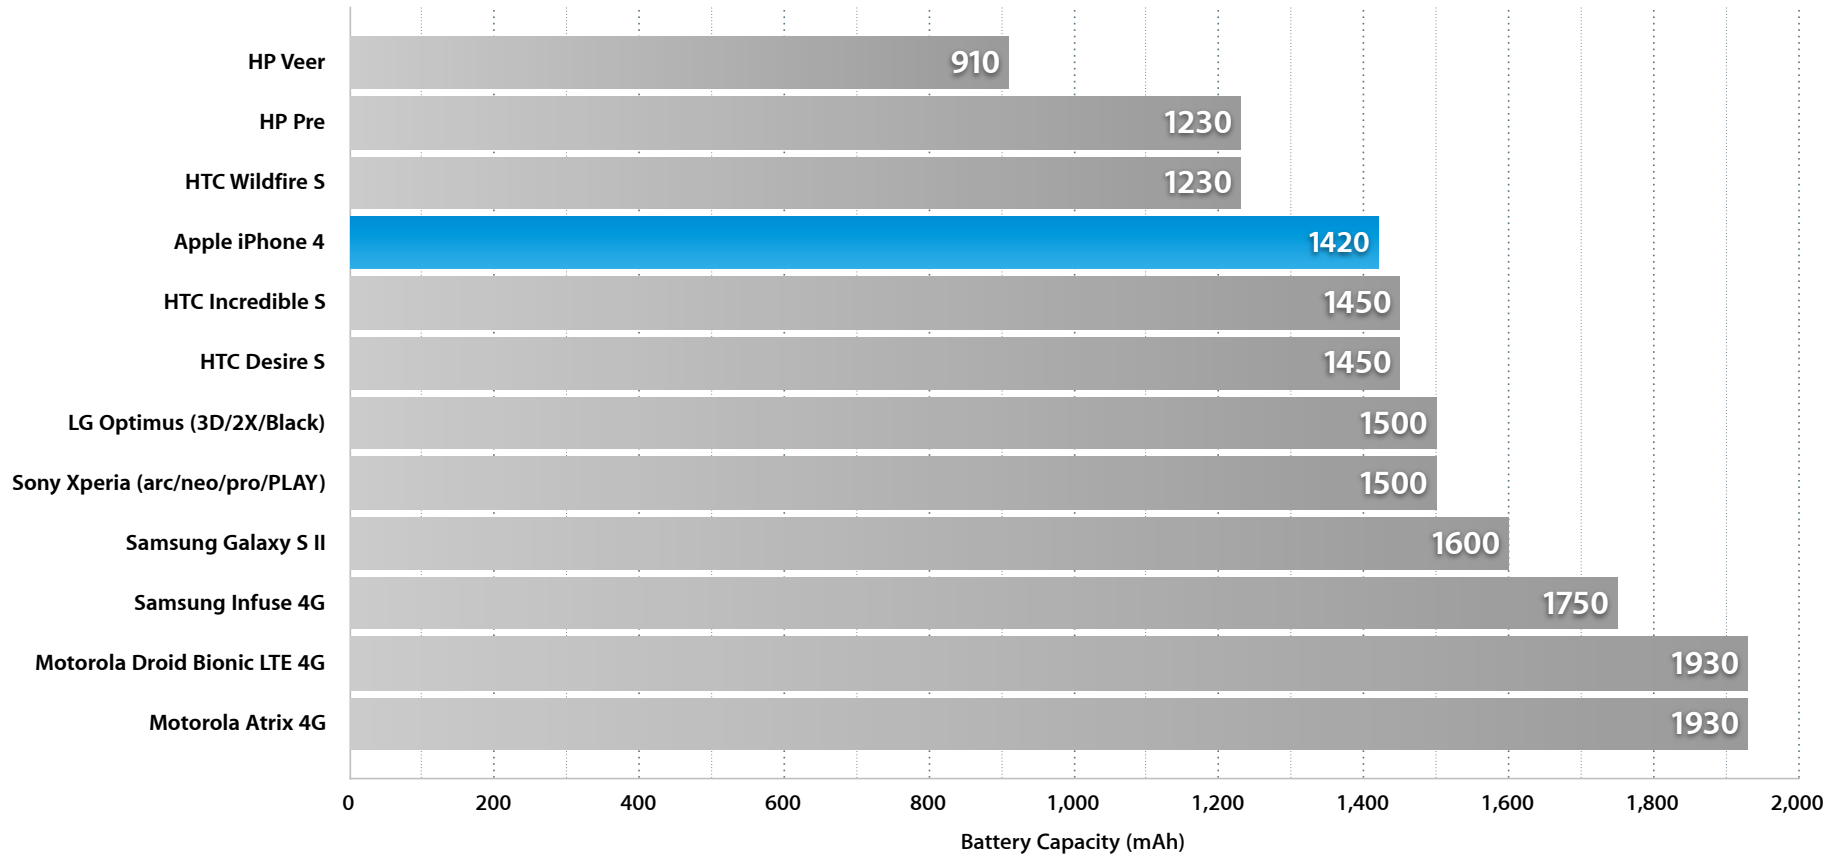

Comparison of battery capacity (mAh)

Apple Need-To-Know Confidential