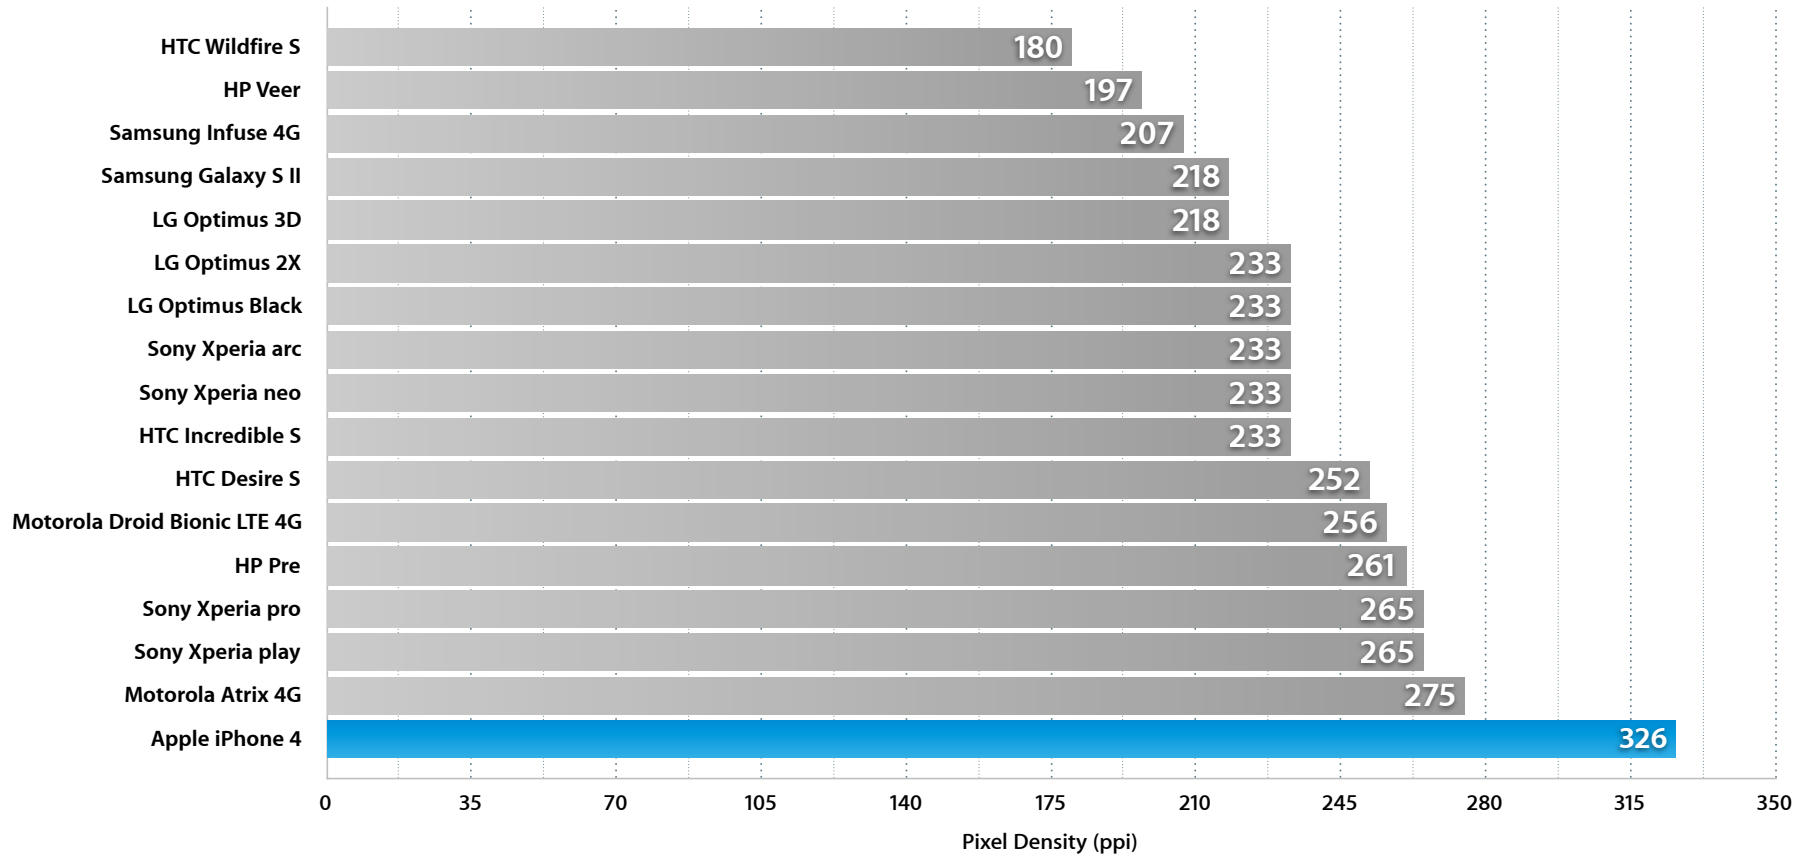

Comparison of display pixel density

Apple Need-To-Know Confidential