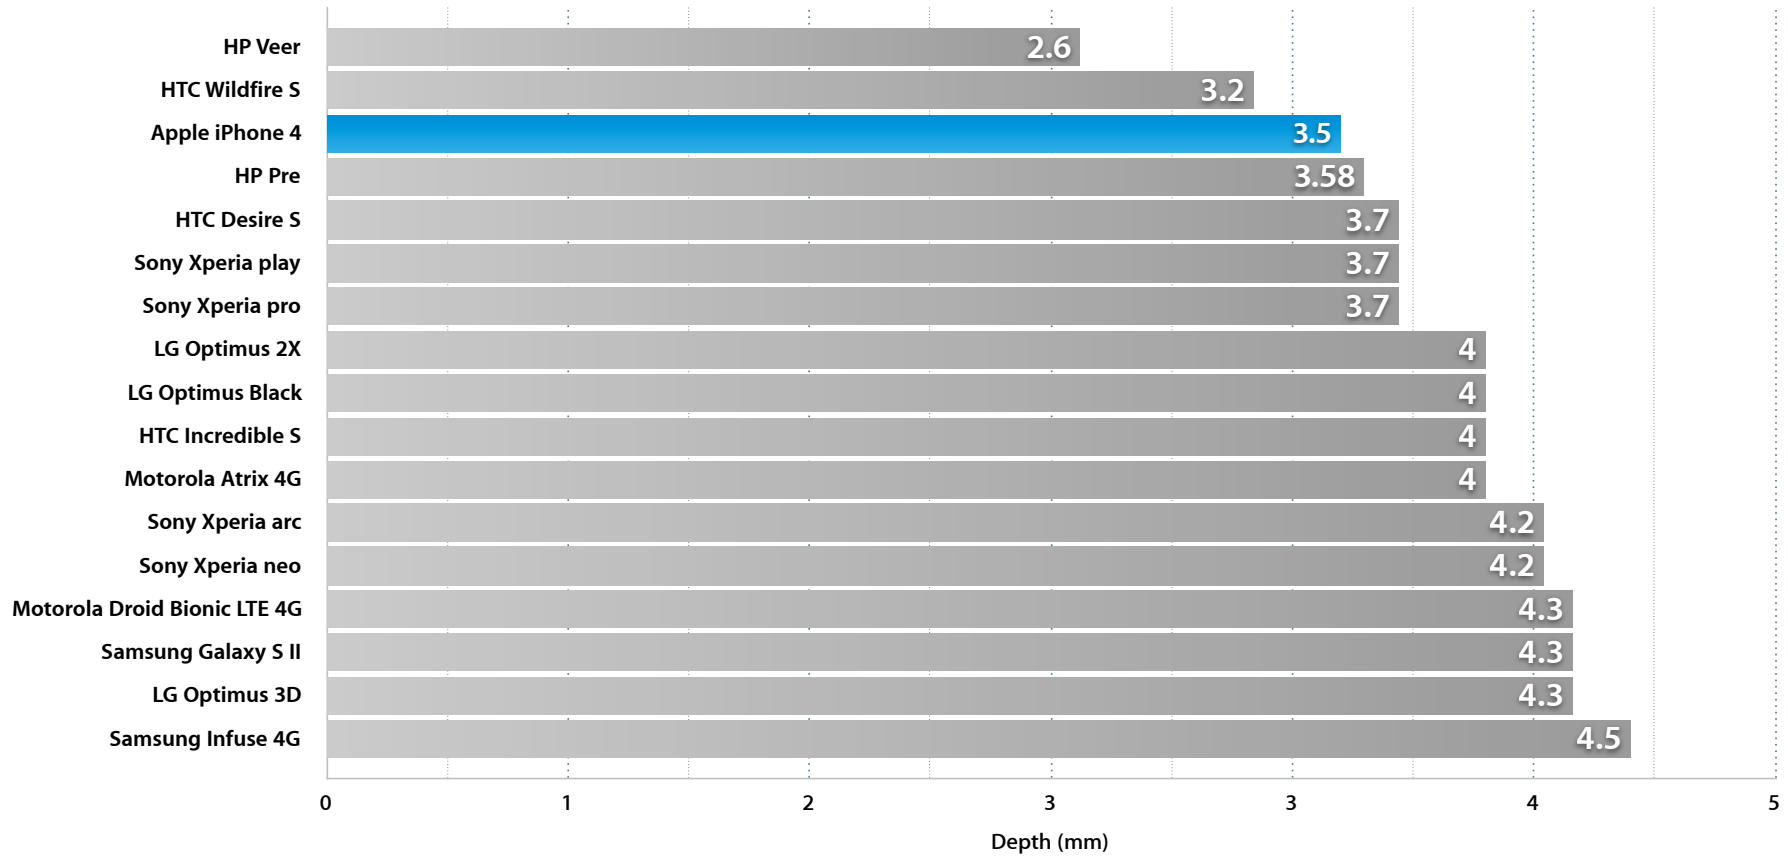

Comparison of screen size

Apple Need-To-Know Confidential