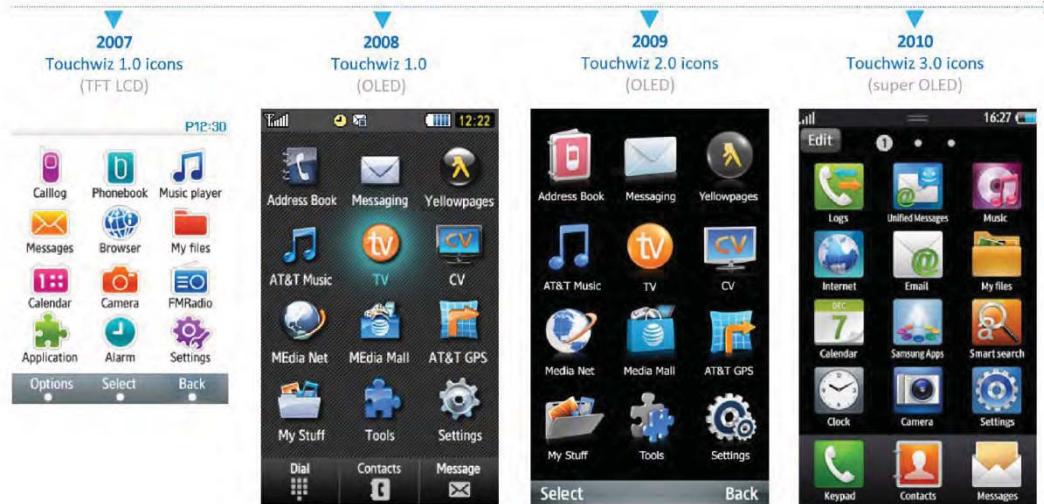

# EXHIBIT A

# Samsung Interface Graphics Over Time

iPhone  
2007

\*OLED display is naturally achieve higher contrast ratios than LCD screens

Fascinate  
2010