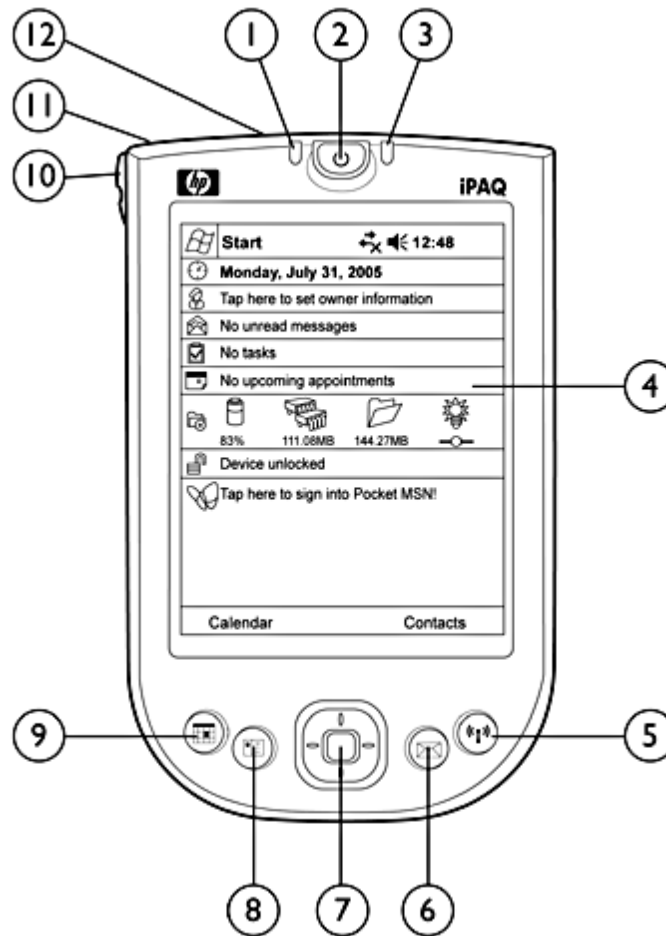

EXHIBIT 13

Overview

- | | |
|---------------------------------------|----------------------------------|
| 1. Active WLAN Indicator | 7. 5-Way Navigation Button |
| 2. Power Button | 8. Contacts Button |
| 3. LED Battery/Notification Indicator | 9. Calendar Button |
| 4. Color Display | 10. Record Button |
| 5. iPAQ Wireless Button | 11. 3.5 mm Stereo Headphone Jack |
| 6. Inbox Button | 12. Microphone (top) |

Overview

At A Glance

- Microsoft® Windows Mobile™ 5.0 for Pocket PC, Premium Edition
- Integrated WiFi (802.11b)¹
- Integrated SD expansion slot (SDIO)
- Removable/rechargeable Lithium-Ion 1100 mAh battery
- 3.5" transfective QVGA TFT display with 64K colors
- Integrated Personal Information Manager (PIM) software
- Supported music formats: WMA, MP3
- Supported video formats: WMV