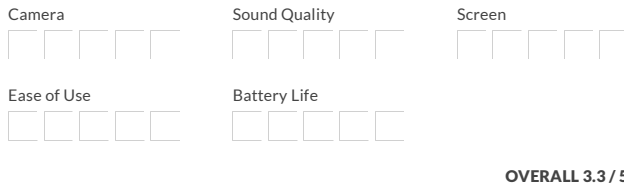

[Complete Specs](#)

FEATURES

Boldly colored design.

High-performing battery.

Studio-quality sound and entertainment.

REVIEWS

59% OF USERS **RECOMMEND**

[Read the reviews](#)