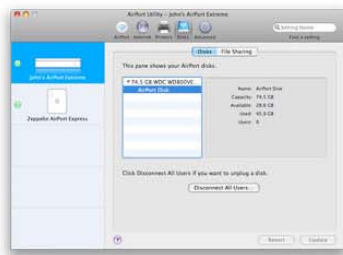

Hard Drive Sharing

AirPort Extreme can turn your external USB hard drive into a drive you can share with all the users on your network and access securely over the Internet. This feature — AirPort Disk — is a simple and convenient way to share files among everyone in your family, office, or class.