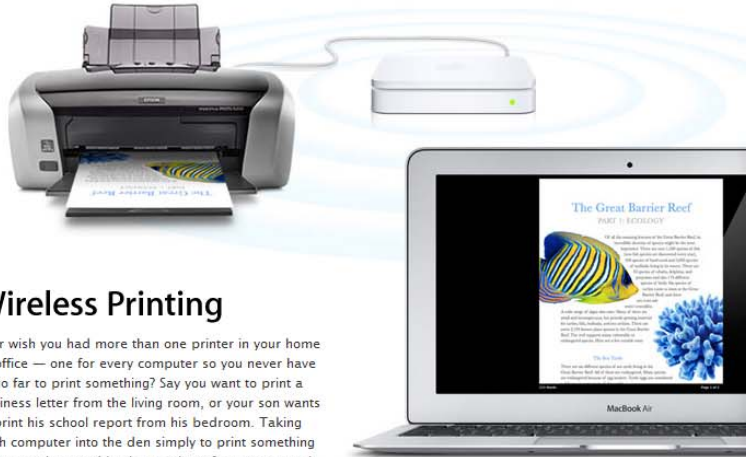

AirPort Extreme

[Features](#)
[Easy Setup](#)
[Tech Specs](#)
[Buy Now](#)

- Features
- 802.11n Wi-Fi
- Share Hard Drive
- Wireless Printing
- Security
- Mac + PC Compatibility
- AirPort Utility

Wireless Printing

Ever wish you had more than one printer in your home or office — one for every computer so you never have to go far to print something? Say you want to print a business letter from the living room, or your son wants to print his school report from his bedroom. Taking each computer into the den simply to print something is inconvenient, and buying a printer for every room is expensive.