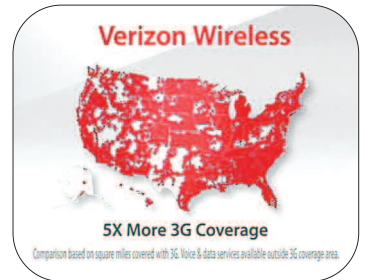

there's lots of reasons to switch to Verizon Wireless.

SUPER: Comparison based on square miles covered with 3G. Voice & data services available outside 3G coverage area.