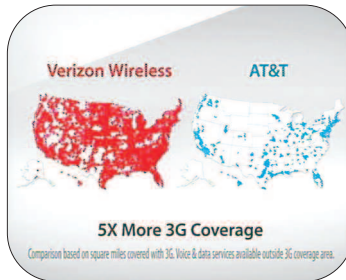

Yep. With 5X more 3G coverage than AT&T,