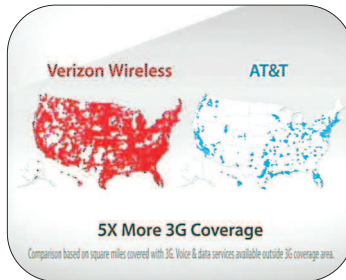

Yep. With 5X more 3G coverage than AT&T,