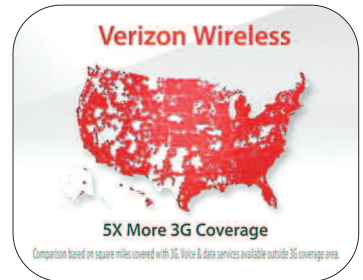

there's lots of reasons to switch to Verizon Wireless.

SUPER: Comparison based on square miles covered with 3G. Voice & data services available outside 3G coverage area.