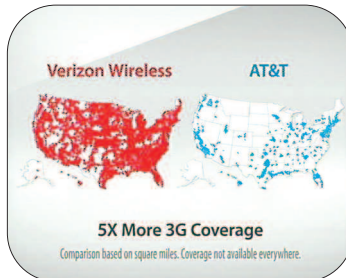

there's a map for that.

Or why you can make plans

on the go at 3G speed.

There's a map for that.

And if you want to know why

your friend's 3G coverage keeps her out of touch,

there's a map for that, too.

Yep. With 5X more 3G coverage than the nation's number two wireless company,

**SUPER:** Comparison based on square miles covered. Coverage not available everywhere.

there's lots of reasons to switch to Verizon Wireless.

Now get great deals

**GREAT DEALS ON ADVANCED 3G PHONES**

**LG Versa**  
**\$49.99**