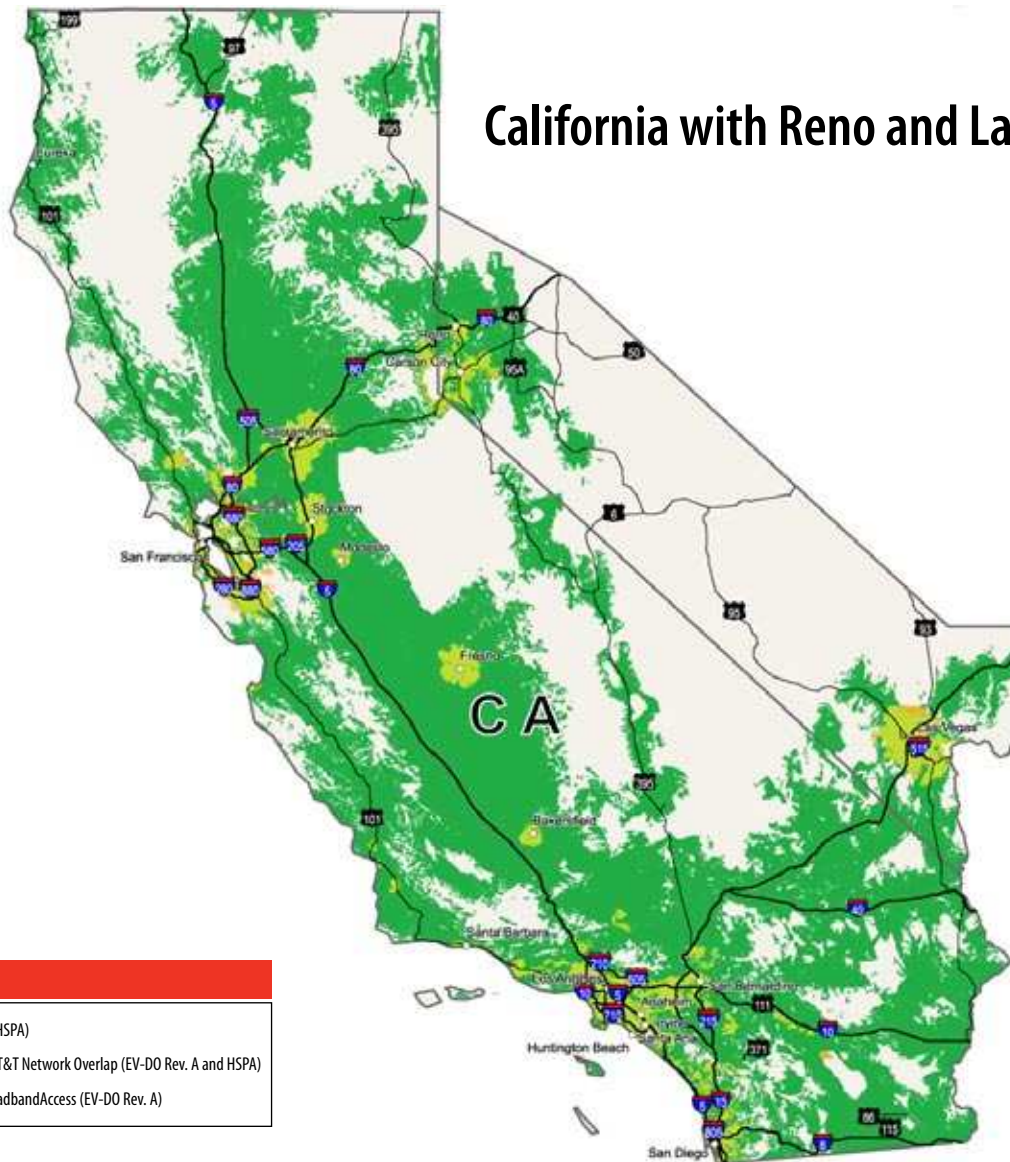

### Verizon Wireless Network Advantage

#### High-speed access in more places:

- We cover over 80% of the U.S. population with our high-speed broadband network (EV-DO Rev. A).
- Available to more than 245 million people. That's almost double the coverage of AT&T's broadband network (HSPA) which covers only 40-50% of the U.S. population.

The Verizon Wireless coverage depicted on this map shows approximately where its owned and operated network is available based on its internal data. The competitor coverage depicted on this map shows approximately where the competitor's owned and operated network is as of 03/31/2008 based on publicly available information, and we cannot vouch for its accuracy. The comparison of networks depicted here is for illustration purposes only, and is not to be relied upon to determine the exact availability of coverage. Wireless service is subject to network and transmission limitations, including cell site unavailability, particularly near boundaries and in remote areas. Customer equipment, weather, topography and other environmental considerations associated with radio technology also affect service, and service may vary significantly within buildings. More recent broadband coverage for VZW and/or AT&T may be available at [www.verizonwireless.com/bbacoverture](http://www.verizonwireless.com/bbacoverture) and at <http://www.wireless.att.com/coverageviewer>. ©2008 Verizon Wireless

## California with Reno and Las Vegas