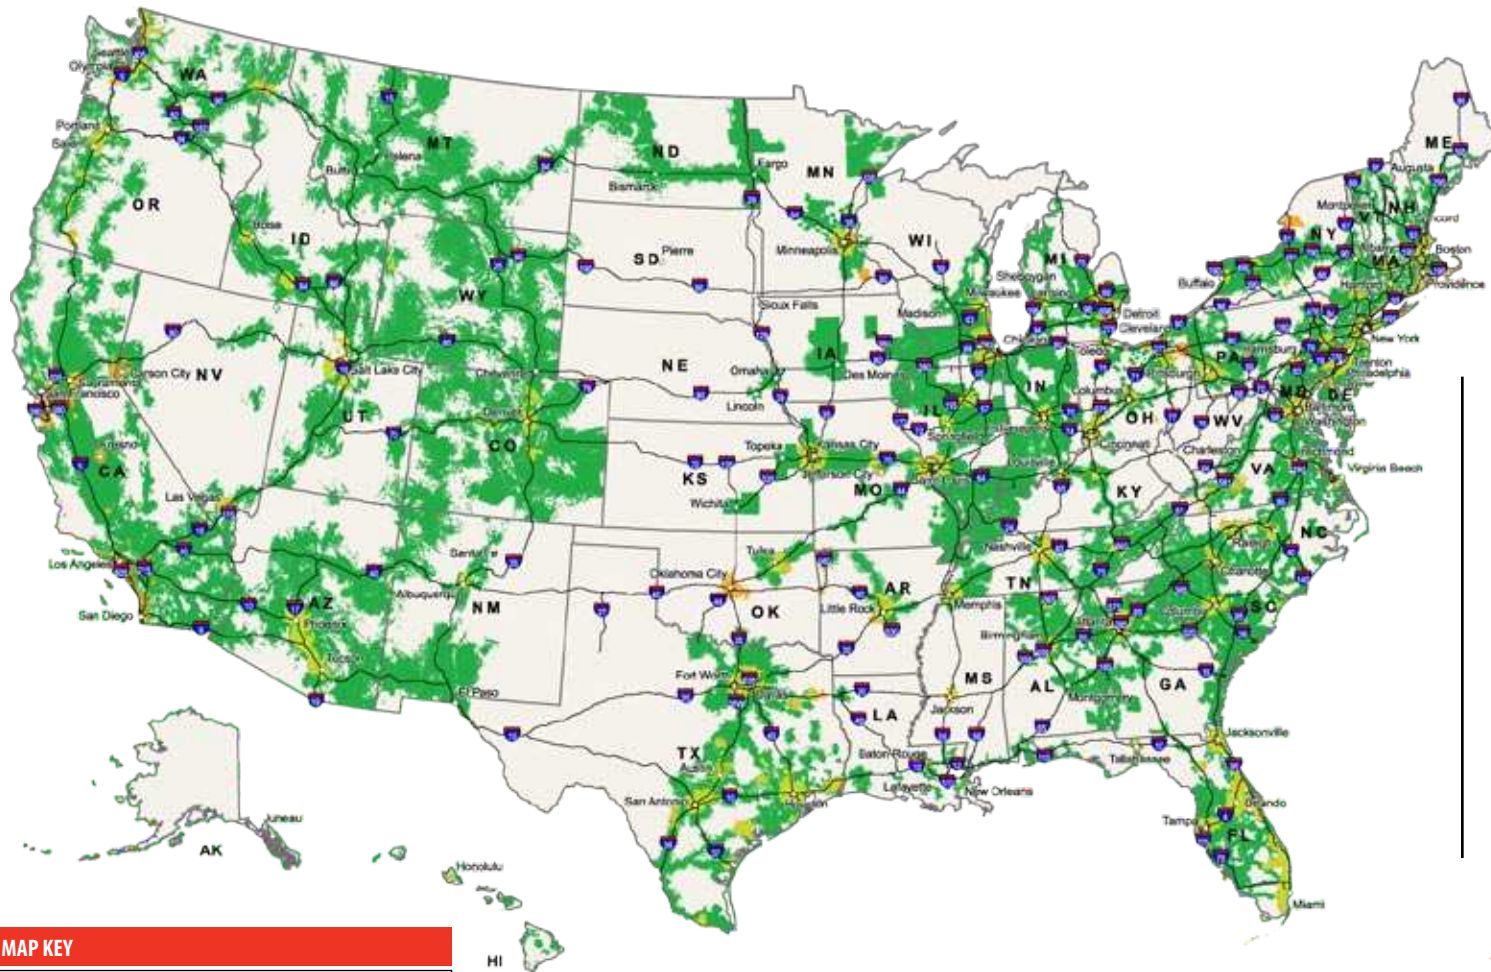

The 3G Network that Speaks to the Nation

Verizon Wireless vs. AT&T Broadband (3G) Network Comparison

MAP KEY

- AT&T – DataConnect (HSPA)
- Verizon Wireless and AT&T Network Overlap (EV-DO Rev. A and HSPA)
- Verizon Wireless – BroadbandAccess (EV-DO Rev. A)

Verizon Wireless Network Advantage

High-speed access in more places:

- We cover over 80% of the U.S. population with our high-speed broadband network (EV-DO Rev. A).
- Available to more than 245 million people. That's almost double the coverage of AT&T's broadband network (HSPA) which covers only 40-50% of the U.S. population.