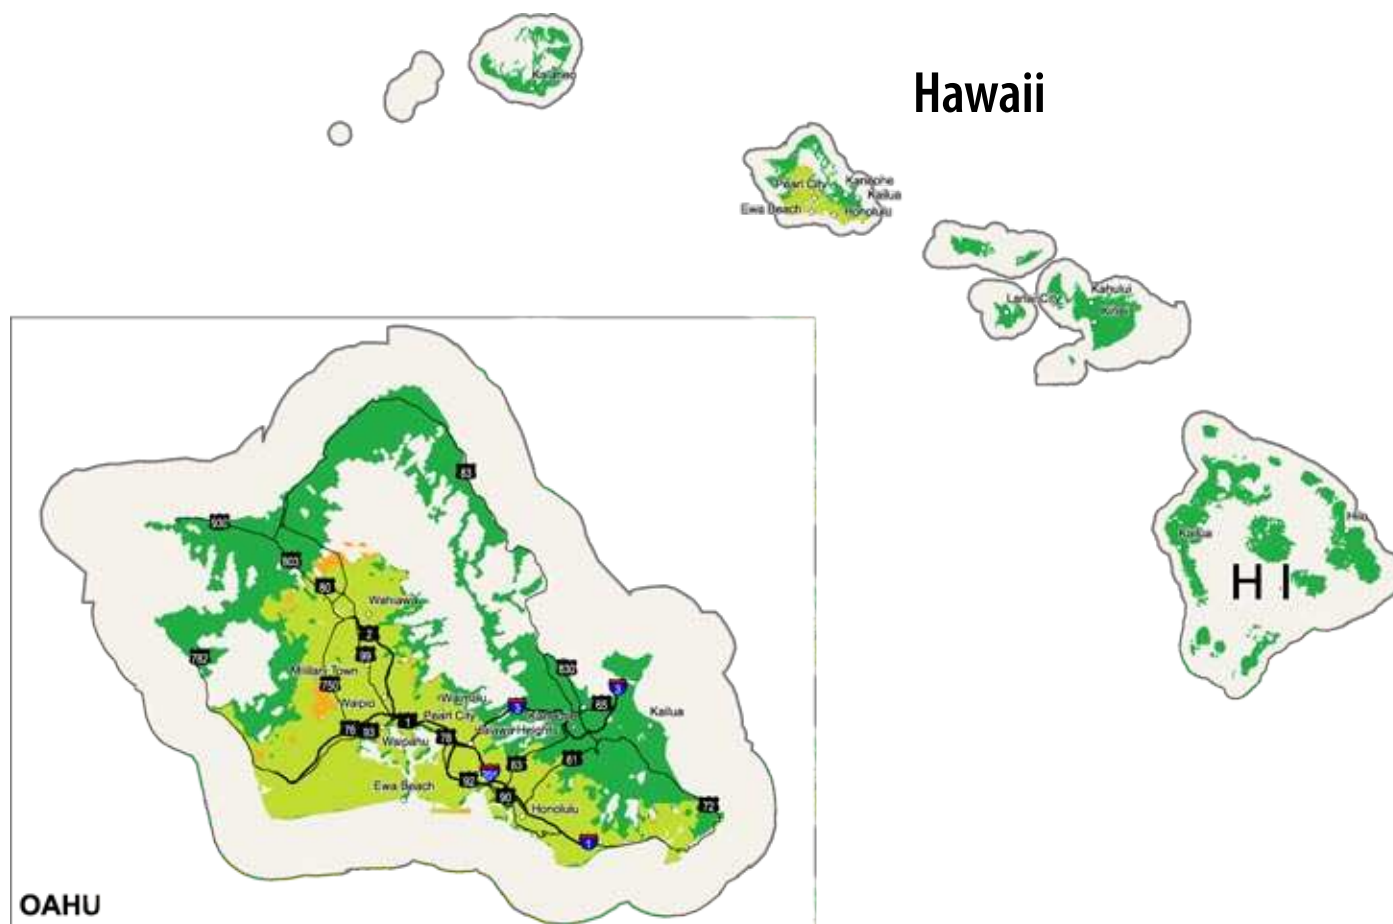

Verizon Wireless vs. AT&T Broadband (3G) Network Comparison

MAP KEY	
	AT&T – DataConnect (HSPA)
	Verizon Wireless and AT&T Network Overlap (EV-DO Rev. A and HSPA)
	Verizon Wireless – BroadbandAccess (EV-DO Rev. A)

Hawaii

Premium Products & Devices on the Nation's Most Reliable Wireless Broadband Network

PC Cards, ExpressCards, and USB Modems

- Plug into your laptop
- Surf the Internet at broadband speeds

Smartphone and BlackBerry devices like the Curve

- Email and IM
- Internet with an HTML browser
- Use as a high-speed modem

Phones that let you take web and entertainment mobile

- Listen & download music
- Watch videos, news & sports
- Play games
- Text, picture & video message
- Touch screens and full QWERTY keyboards

Never get lost with VZ Navigator^{SM} get turn by turn directions, traffic integration, cheap gas finder and more.