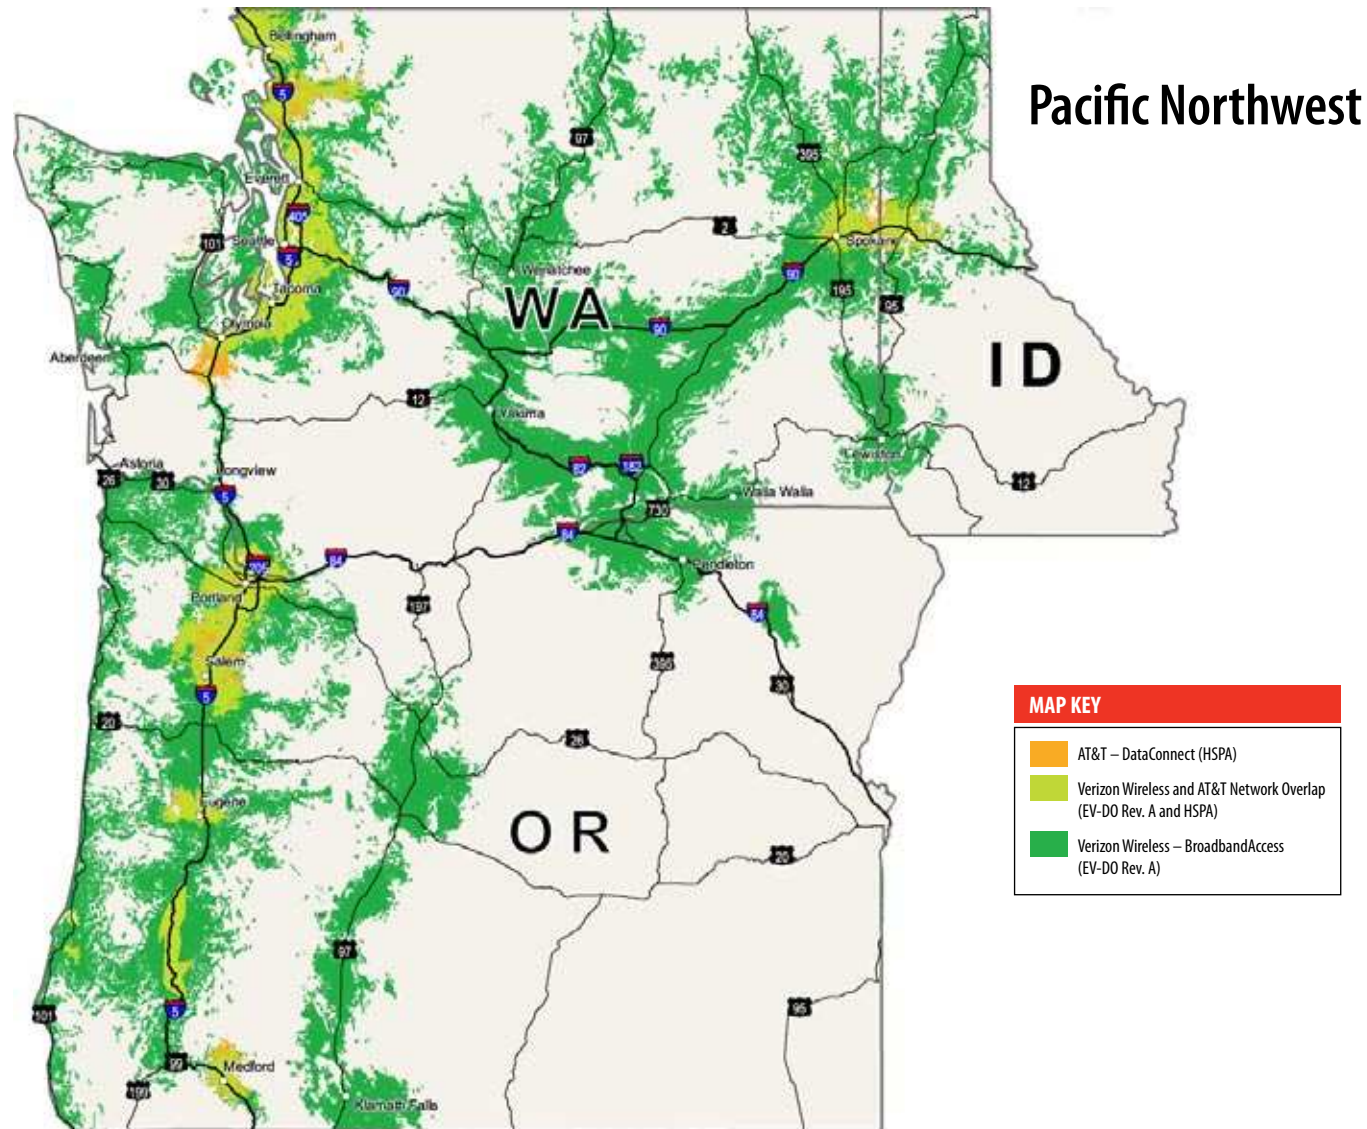

Verizon Wireless vs. AT&T Broadband (3G) Network Comparison

Premium Products & Devices on the Nation's Most Reliable Wireless Broadband Network

PC Cards, ExpressCards, and USB Modems

- Plug into your laptop
- Surf the Internet at broadband speeds

Smartphone and BlackBerry devices like the Curve

- Email and IM
- Internet with an HTML browser
- Use as a high-speed modem

Phones that let you take web and entertainment mobile

- Listen & download music
- Watch videos, news & sports
- Play games
- Text, picture & video message
- Touch screens and full QWERTY keyboards

Never get lost with VZ Navigator^{SM} get turn by turn directions, traffic integration, cheap gas finder and more.