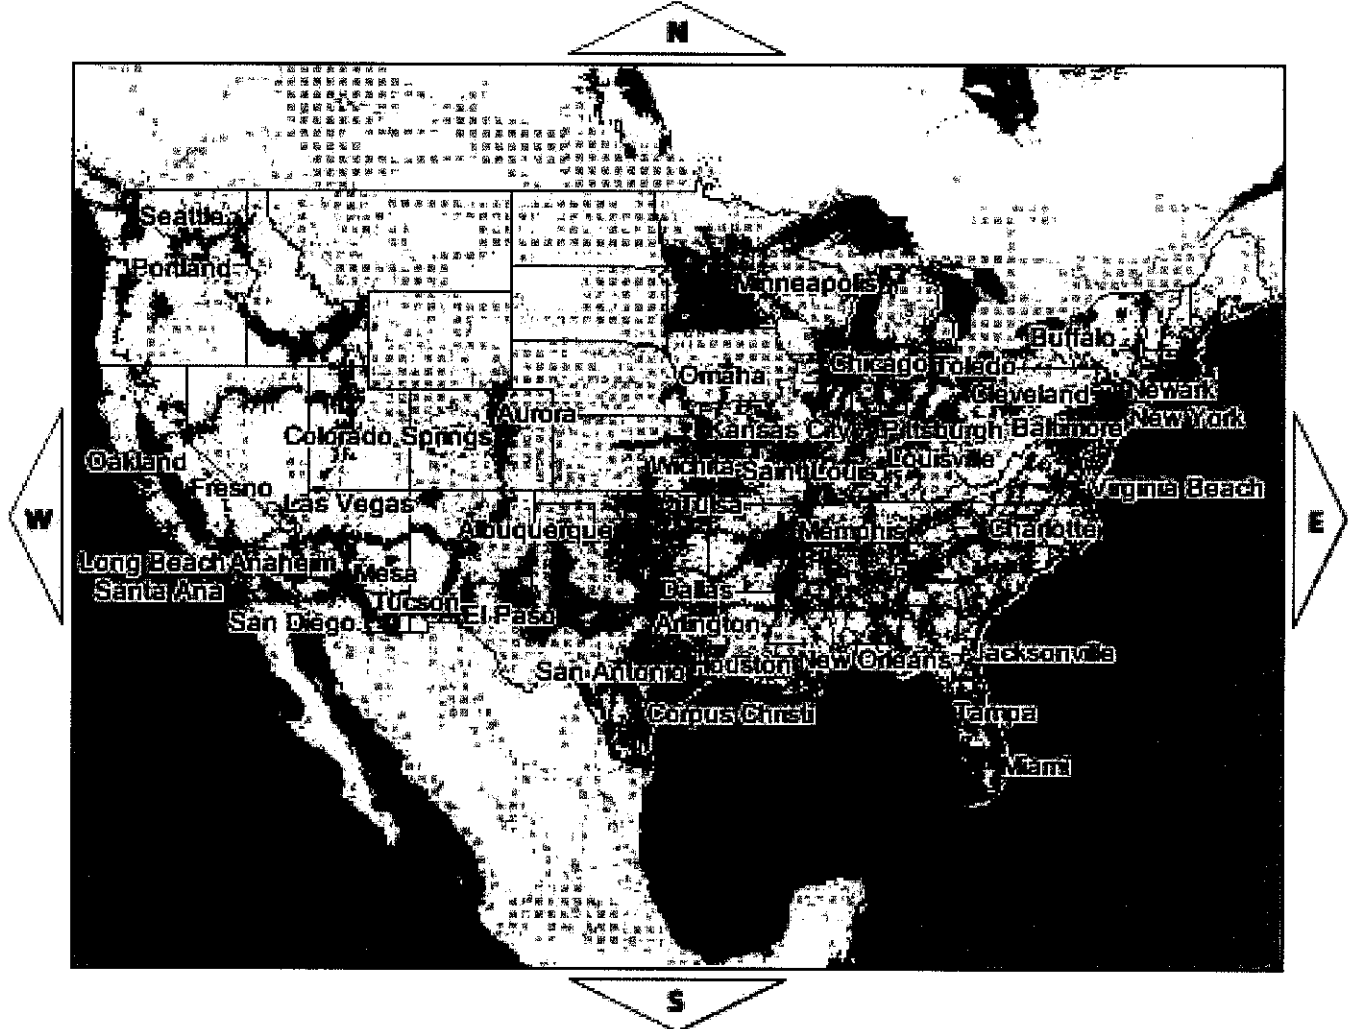

Prepaid and FlexPay coverage map >

Learn more about T-Mobile's expanded coverage >

Signal Strength

		
3G	EDGE/GPRS	No Coverage

Zoom In

Zoom Out

Please zoom in to see street level coverage details for the areas where you live, work, and play.

Map Legend

-  Address Location
 -  EDGE Data Roaming Coverage
 -  T-Mobile HotSpot Display
 -  Roaming HotSpot (Additional charges apply)
- [Find a T-Mobile HotSpot >](#)

Sprint Coverage Tool

Map Detail Options