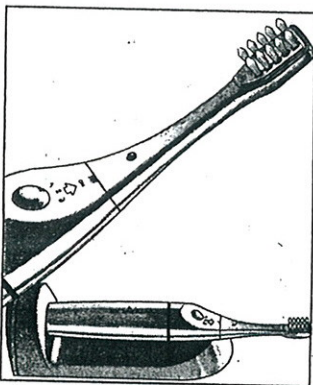

# EXHIBIT J

It's new? It's all for you at Woodies!

**Candlelight with new garden lantern**  
 Authentic replica of antique Chinese garden lantern perfect for patio nights. Oxidized brass finish is right for outdoors. Mini-hell ornaments, too. Add a candle and gift. By Sadek. \$40.00

**Table dish lamps**  
 Table lamp in black with high-gloss finish. Perfect for wall, table and floor. By Sadek. \$69.99

**Try a thin, light new slim-line scale**  
 Thinner is better. Introducing 1 1/4 inch streamlined scale designed to fit in. Accurate strain-gauge has zero correction button, pounds to kilos switch. Uses 9 volt battery. By Borg. \$49.99

**Round-up new Sunspot beach towel**  
 Find your spot in the sun without moving your towel around. Here's a big 72 inch diameter solar print cotton towel that's perfect for two. Includes one matching personal sun towel. 2-pc. set. \$49.99