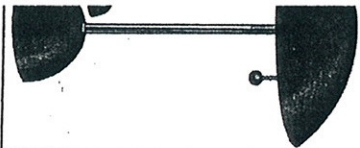

# EXHIBIT J

It's new? It's all for you at Woodies!

**Candlelight with new garden lantern**  
 Authentic replica of antique Chinese garden lantern perfect for patio nights. Oxidized brass finish is right for outdoors. Mini-hell ornaments, too. Add a candle and gift. By Sadek. \$40.00

**Table dish lamps**  
 Table lamp in black with high-gloss finish. Perfect for wall, table and floor. By Sadek. \$69.99

**Try a thin, light new slim-line scale**  
 Thinner is better. Introducing 1 1/4 inch streamlined scale designed to fit in. Accurate strain-gauge has zero correction button, pounds to kilos switch. Uses 9 volt battery. By Borg. \$49.99

**Round-up new Sunspot beach towel**  
 Find your spot in the sun without moving your towel around. Here's a big 72 inch diameter solar print cotton towel that's perfect for two. Includes one matching personal sun towel. 2-pc. set. \$49.99