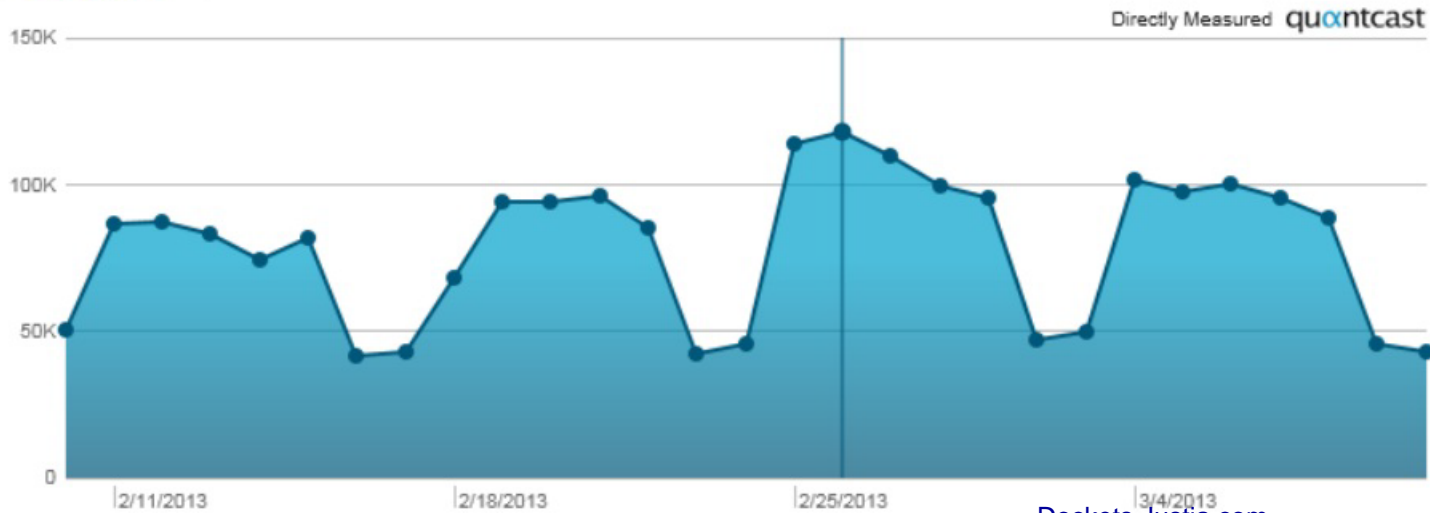

# Breaking Media Network

5 Sites | 99% US People from Sites | 2% US People from Syndicators

Monthly 894.0K US 1.3M Global

Quantified  
Directly Measured Data

+Favorites

Share Global

Want to view audience reports like this for your web properties? Get Quantified™ today!

## 1,902

US  
NETWORK  
RANK

Breaking Media publishes a network of next-generation business-to-business digital publications targeting young and influenti... More

PEOPLE ?  
**117,351** +4%

VISITS ?  
**119,606** -8%

PAGE VIEWS ?  
**711,067** -13%

People (Global) per Day | Week | Month

More Options

Dockets.Justia.com

Summary

Traffic

Sites

Audience Segments