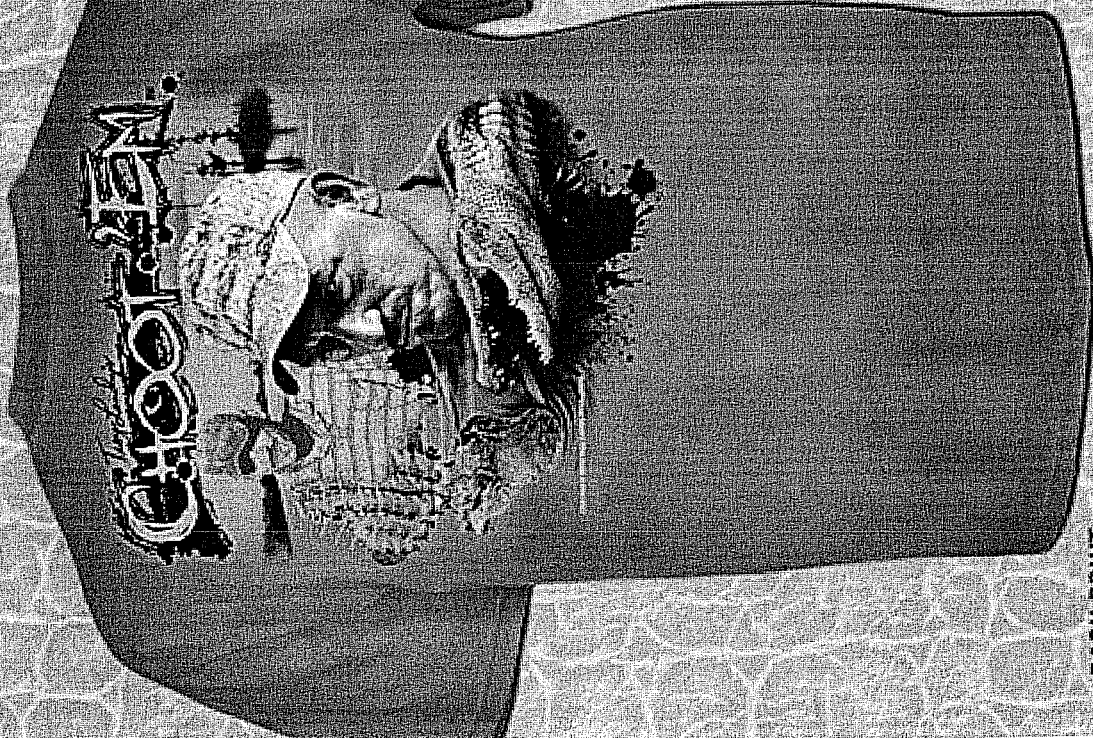

*Troy Landry's*

CHOCOLATE

BAR

STYLE#/NAME: 600-1224 "GATOR WRANGLERS"

DESCRIPTION- Adult Design, Short Sleeve Tee on Blue Dusk  
Left Chest Logo with Full Back Print

*Tommy Landry*  
**CHOOOT 'EM**

BACK PRINT

STYLE#/ NAME: 800-1228 "LANDRY LEADER"

DESCRIPTION- Adult Design, Short Sleeve Tee on SAND  
Left Chest Logo with Full Back Print

**Club  
Red**  
© 2013 CLOUTIER INC. 0004

*Tommy Landry*  
**CHOOOT 'EM**

FRONT LEFT CHEST