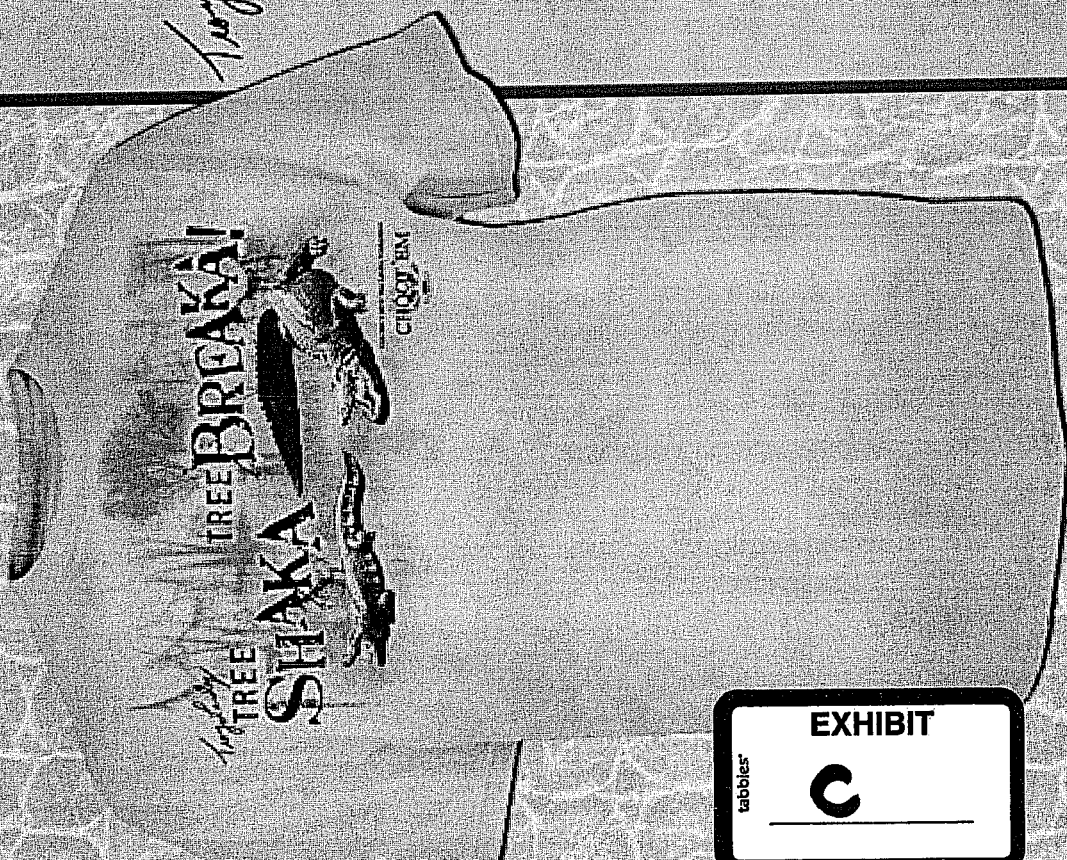

*Troy Laundry*  
**CHOOOT 'EM**

tabbies®  
**EXHIBIT**  
**C**

*Troy Laundry*  
**TREE SHAKA**  
**TREE BREAKA!**

Club Red © 2011 V. Troy Laundry Productions  
**CHOOOT 'EM**

**Club Red**  
© 2011 V. TROY LAUNDRY PRODUCTIONS

**CHOOOT 'EM**  
SPINE PRINT

STYLE#/ NAME: 600-1225 "TREE SHAKA - TREE BREAKA"

DESCRIPTION- Adult Design, Short Sleeve tee on fan  
Front Print with Spine Print