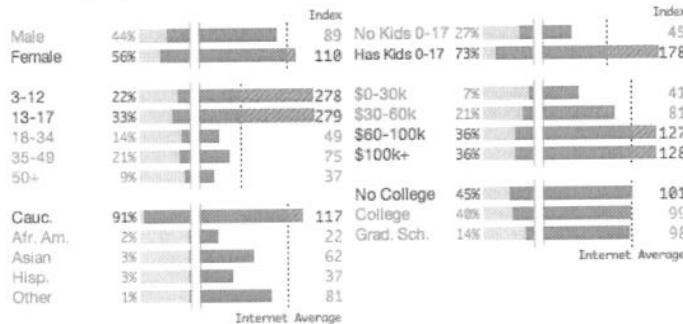

Data Source: United States

The people who visit webkinz.com are also likely to visit these categories and sites:

Communities/Teens

Site	Affinity
clubperguin.com	21.6x
marapets.com	11.5x
neopets.com	10.5x
weeworld.com	6.5x

Kids

myepets.com	15.4x
neopets.com	10.5x
Nickelodeon	8.9x
primarygames.com	8.8x

Teens

neopets.com	10.5x
Millsberry	10.3x
battleon.com	2.5x
bored.com	2.2x

quantcast
© 2010 Quantcast Corp.

[Embed](#)

US Demographics

Updated May 2010 • Delayed - Next: Aug 2010

Income represents total household income.
100 index is internet average.

[Embed](#) | [See Demographics](#)

Global Traffic Frequency

Business Activity

[Blog](#) | [About](#) | [Contact Us](#) | [Careers](#) | [Terms](#) | [Privacy](#) | [Top Sites](#) | [Site Index](#)
©2010 Quantcast Corporation