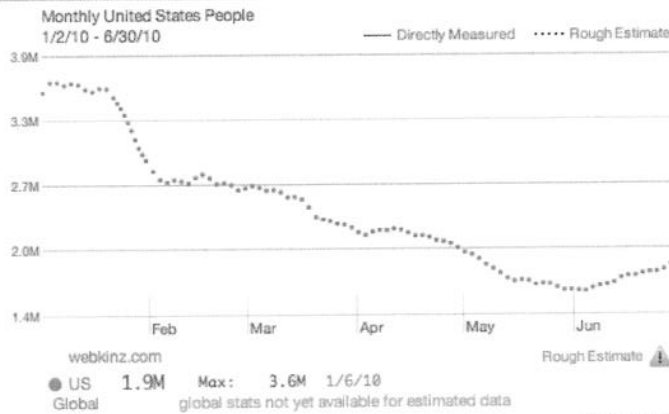

Monthly Traffic

Updated Jul 2010 • Next: Aug 2010

People day week month

Range 1w 1m 3m 6m 1y All

Enter Domain [Compare](#)

[Chart Settings](#)

[How to Read This Report](#)

Audience Also Likes