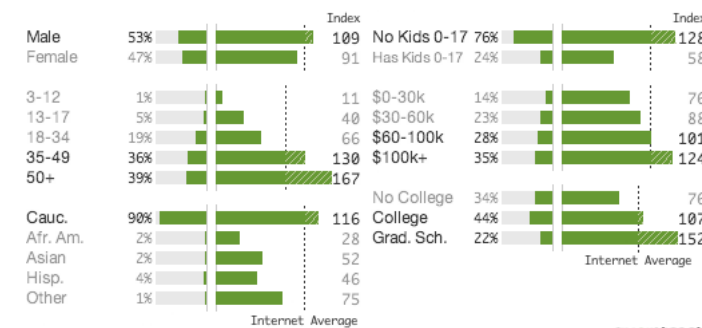

— Directly Measured ····· Rough Estimate

| Country | People | Max | Date |
|---------|--------|-------|--------|
| GLOBAL | 1.2M | 2.1M | 9/3/10 |
| GB | 19.1K | 29.3K | 9/3/10 |
| CA | 22.6K | 41.3K | 9/3/10 |
| TR | 12.6K | 24.2K | 9/3/10 |
| DE | 7.2K | 14.7K | 9/3/10 |
| US | 953K | 1.8M | 9/3/10 |

[How to Read This Report](#)

Audience Also Likes

Data Source: United States

The people who visit wunderground.com are also likely to visit these categories and sites:

| Category | Affinity |
|----------------------------------|----------|
| Weather | |
| intellicast.com | 12.4x |
| weather.gov | 8.6x |
| weather.com | 4.8x |
| almanac.com | 4.8x |
| Government | |
| National Oceanic &am... | 9.6x |
| weather.gov | 8.6x |
| U.S. Geological Surv... | 6.3x |
| NASA | 5.2x |
| Politics & Commentary | |
| ynetnews.com | 5.9x |
| rawstory.com | 5.9x |
| politico.com | 5.9x |
| realclearpolitics.co... | 5.8x |

quantcast
© 2010 Quantcast Corp.

[Embed](#)

US Demographics

Updated Oct 27, 2010 • Next: Nov 4, 2010 by 9AM PDT

Income represents total household income.
100 index is internet average.

[Embed](#) | [See Demographics](#)