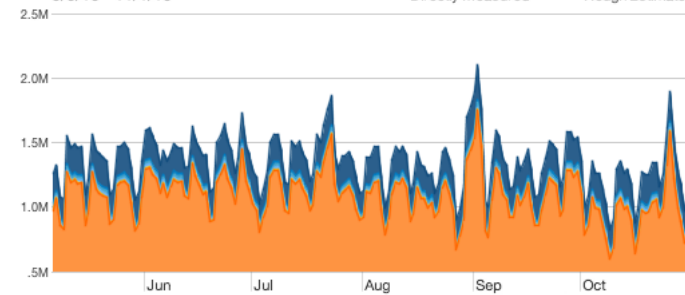

[Audience Also Likes](#)

Updated Nov 2, 2010 • Next: Nov 3, 2010 by 12PM PDT

Daily Traffic

People per day week month Range 1w 1m 3m 6m 1y All

Enter Domain [Compare](#) [Chart Settings](#)

Daily Global People
5/6/10 - 11/1/10

— Directly Measured ····· Rough Estimate

| Country | People | Max | Date |
|---------|--------|-------|--------|
| GLOBAL | 1.2M | 2.1M | 9/3/10 |
| GB | 19.1K | 29.3K | 9/3/10 |
| CA | 22.6K | 41.3K | 9/3/10 |
| TR | 12.6K | 24.2K | 9/3/10 |
| DE | 7.2K | 14.7K | 9/3/10 |
| US | 953K | 1.8M | 9/3/10 |