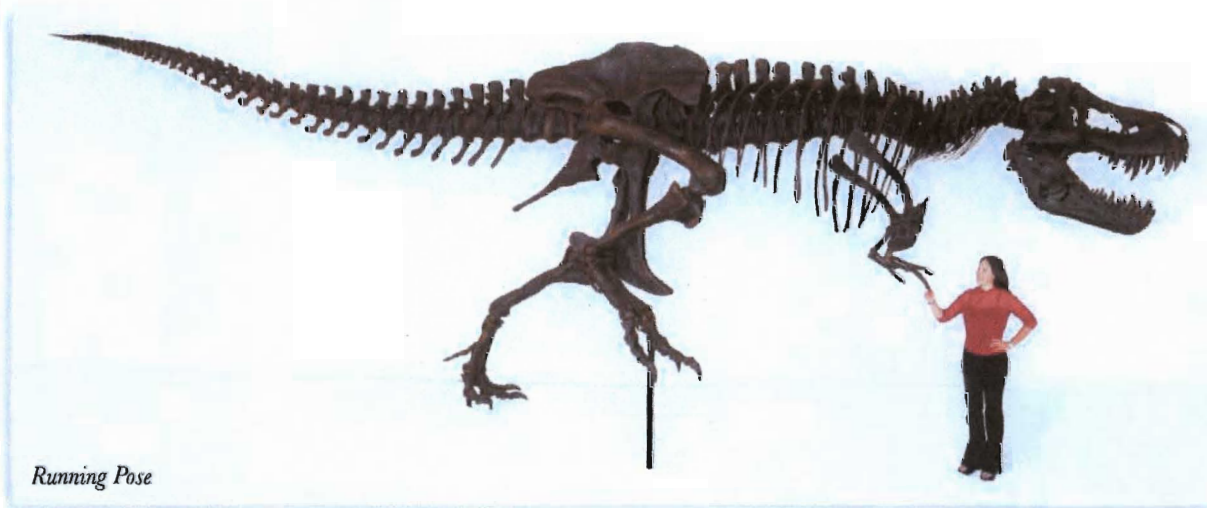

# "STAN" *Tyrannosaurus rex*

*Fossil Replica*

**Purchase or Lease**

*Walking Pose*

**Order:** Saurischia  
**Suborder:** Theropoda  
**Family:** Tyrannosauridae  
**Genus:** *Tyrannosaurus*  
**Species:** *rex*  
Hell Creek Formation  
Late Cretaceous - 65 MYA  
Harding County,  
South Dakota

*Running Pose*

Our STAN *T. rex* mounted skeleton replica is simply the very best *T. rex* replica available anywhere! Nearly 40 feet long and 12 feet high at the hips, this impressive skeleton can be posed walking, stalking, attacking, or running. STAN could easily be an anchor for any Late Cretaceous dinosaur display you create.