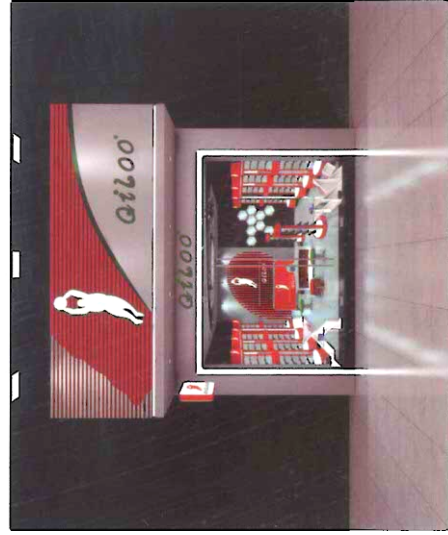

| | | | | |
|---|---|--|---|---|
|  |  |  |  |  |
| QL-27167C | QL-27167B | QL-27167 | QL-27167E | QL-27167E |
| Price: \$25.00 | Price: \$25.00 | Price: \$25.00 | Price: \$25.00 | Price: \$25.00 |

KEY

ATHLETIC TRAINING

Qiloo shop

The brands and figures shown on the catalog for reference only.

VISA BOOTH NO.:
12134 12135 12234 12235

QILOO INTERNATIONAL LIMITED 奇鹭公司

ADD: 2-2303 Fluxin Garden Castle, Fengze Street,
Quanzhou, 362000, Fujian, China