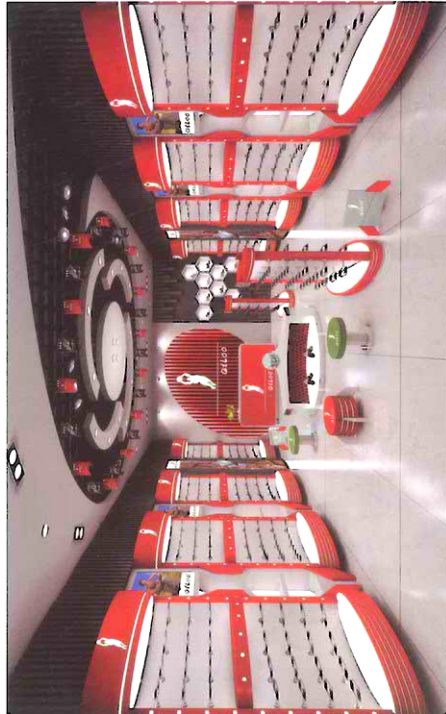

The brands and figures shown on the catalog for reference only.