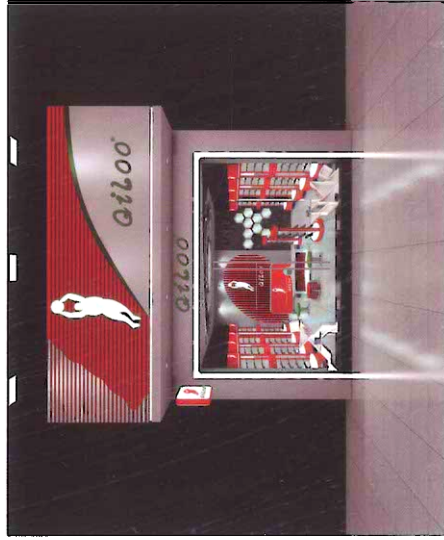

The brands and figures shown on the catalog for reference only.