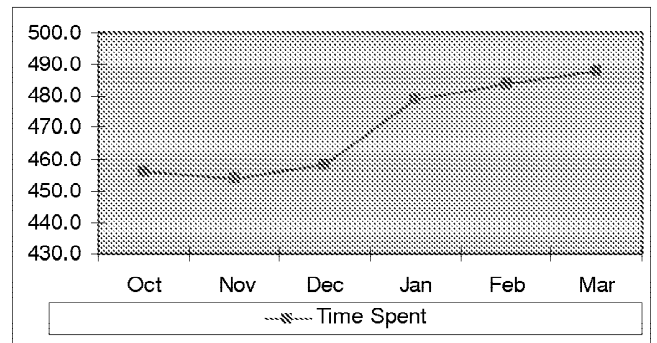

CONFIDENTIAL
For Internal Use Only

MTV Networks Digital Music and Media Research