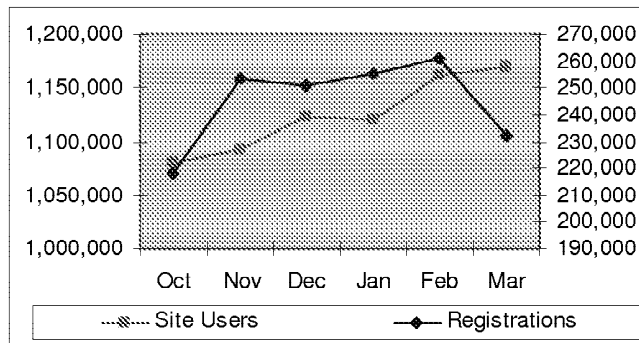

CONFIDENTIAL
For Internal Use Only

MTV Networks Digital Music and Media Research