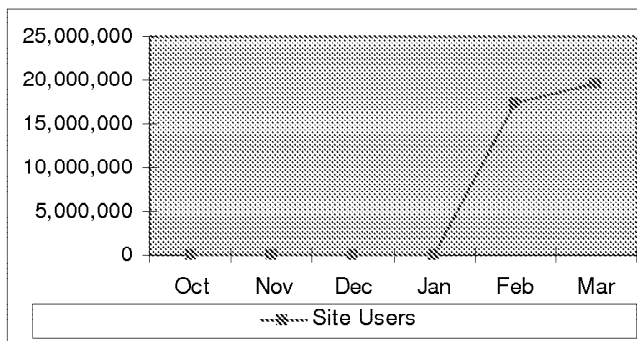

CONFIDENTIAL
For Internal Use Only

MTV Networks Digital Music and Media Research