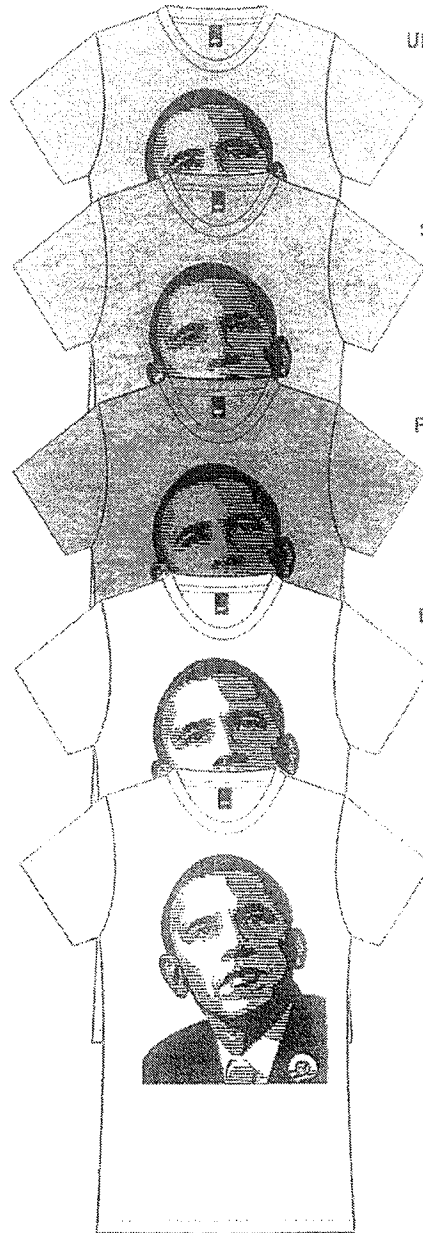

EXHIBIT E

JOBHOBAM

DESIGN: OBAMA

COLOR:

BODY: BASIC HEATHER

PRICE: TBD

LT GREY

ULTRA VIOLET

SEA GREEN

RASPBERRY

BABY BLUE

PALE MINT

CONFIDENTIAL

OBHEY®

OBCL 00206