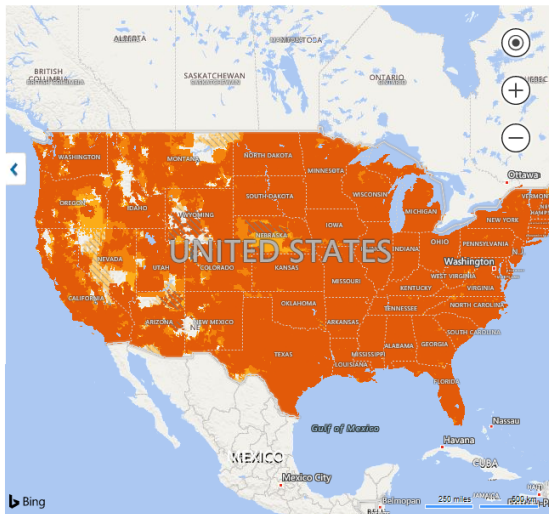

AT&T Maps

Print

Search

Wireless Coverage Type

Domestic

- ☐ Voice
- ☒ Data
- ☐ AT&T PREPAID™ Service

View Coverage by Device Type

- ☒ 4G LTE*
- ☐ 4G
- ☐ 3G

Compatible device required

International

- ☐ Voice
- ☐ Data

Domestic Wireless Data Coverage

This map shows an approximation of wireless data coverage in the United States, Puerto Rico, and the U.S. Virgin Islands.

- ☒ Your search
- 4G LTE*
- 4G*
- 3G*
- 3rd Party Coverage
- 3rd Party Coverage May Be 2G Speed

[Learn more about legend](#)

[Learn more](#)

New to AT&T? Get started ...

- Learn about 4G LTE
- Shop for a mobile phone
- Shop for a rate plan
- Shop for prepaid phones

Discover more

- Wireless support
- Android® apps

Shop Online, Pickup in Store

Shop online, pick up at a nearby AT&T store, and receive priority service!

[Find a store](#)

[Make a store appointment](#)

[Coverage maps](#)

[Learn about 5G](#)

[About AT&T](#)

[Contact us](#)

[Feedback](#)

[Ver en español](#)

[Community forums](#)

Feedback