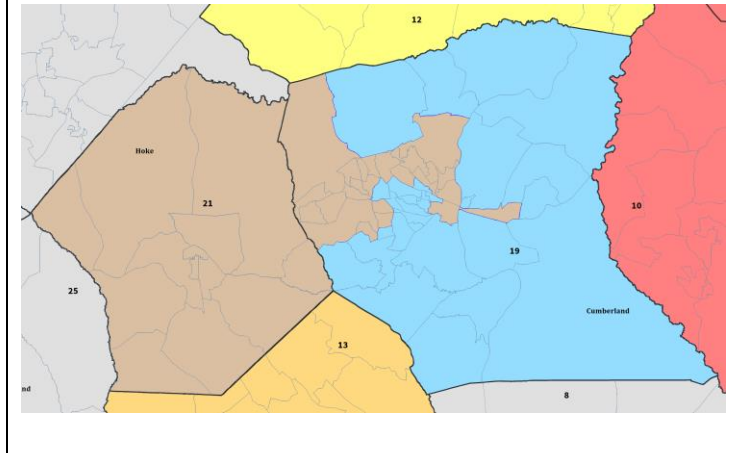

EXHIBITS

Exhibit 1

North Carolina Senate Special Master's Recommended Plan

Cumberland and Hoke Counties

Guilford County

**Special Master's Recommended Senate Plan:
Cumberland and Hoke Counties**

**Special Master's Recommended Senate Plan:
Guilford County**

□ VTDs
● Residences of Senate Incumbents

North Carolina Senate 2011 Enacted Plan

Cumberland and Hoke Counties

Guilford County

North Carolina Senate 2017 Enacted Plan

Cumberland and Hoke Counties

Guilford County

North Carolina House Special Master's Recommended Plan

North Carolina House Special Master's Recommended Plan

Bladen, Sampson and Wayne Counties

Guilford County

Mecklenburg County

Wake County

**Special Master's Recommended House Plan:
Bladen, Sampson and Wayne Counties**

**Special Master's Recommended House Plan: 65
Guilford County**

Legend:

- VTDs
- Residences of House Incumbents

Special Master's Recommended House Plan: Mecklenburg County

**Special Master's Recommended House Plan:
Wake County**