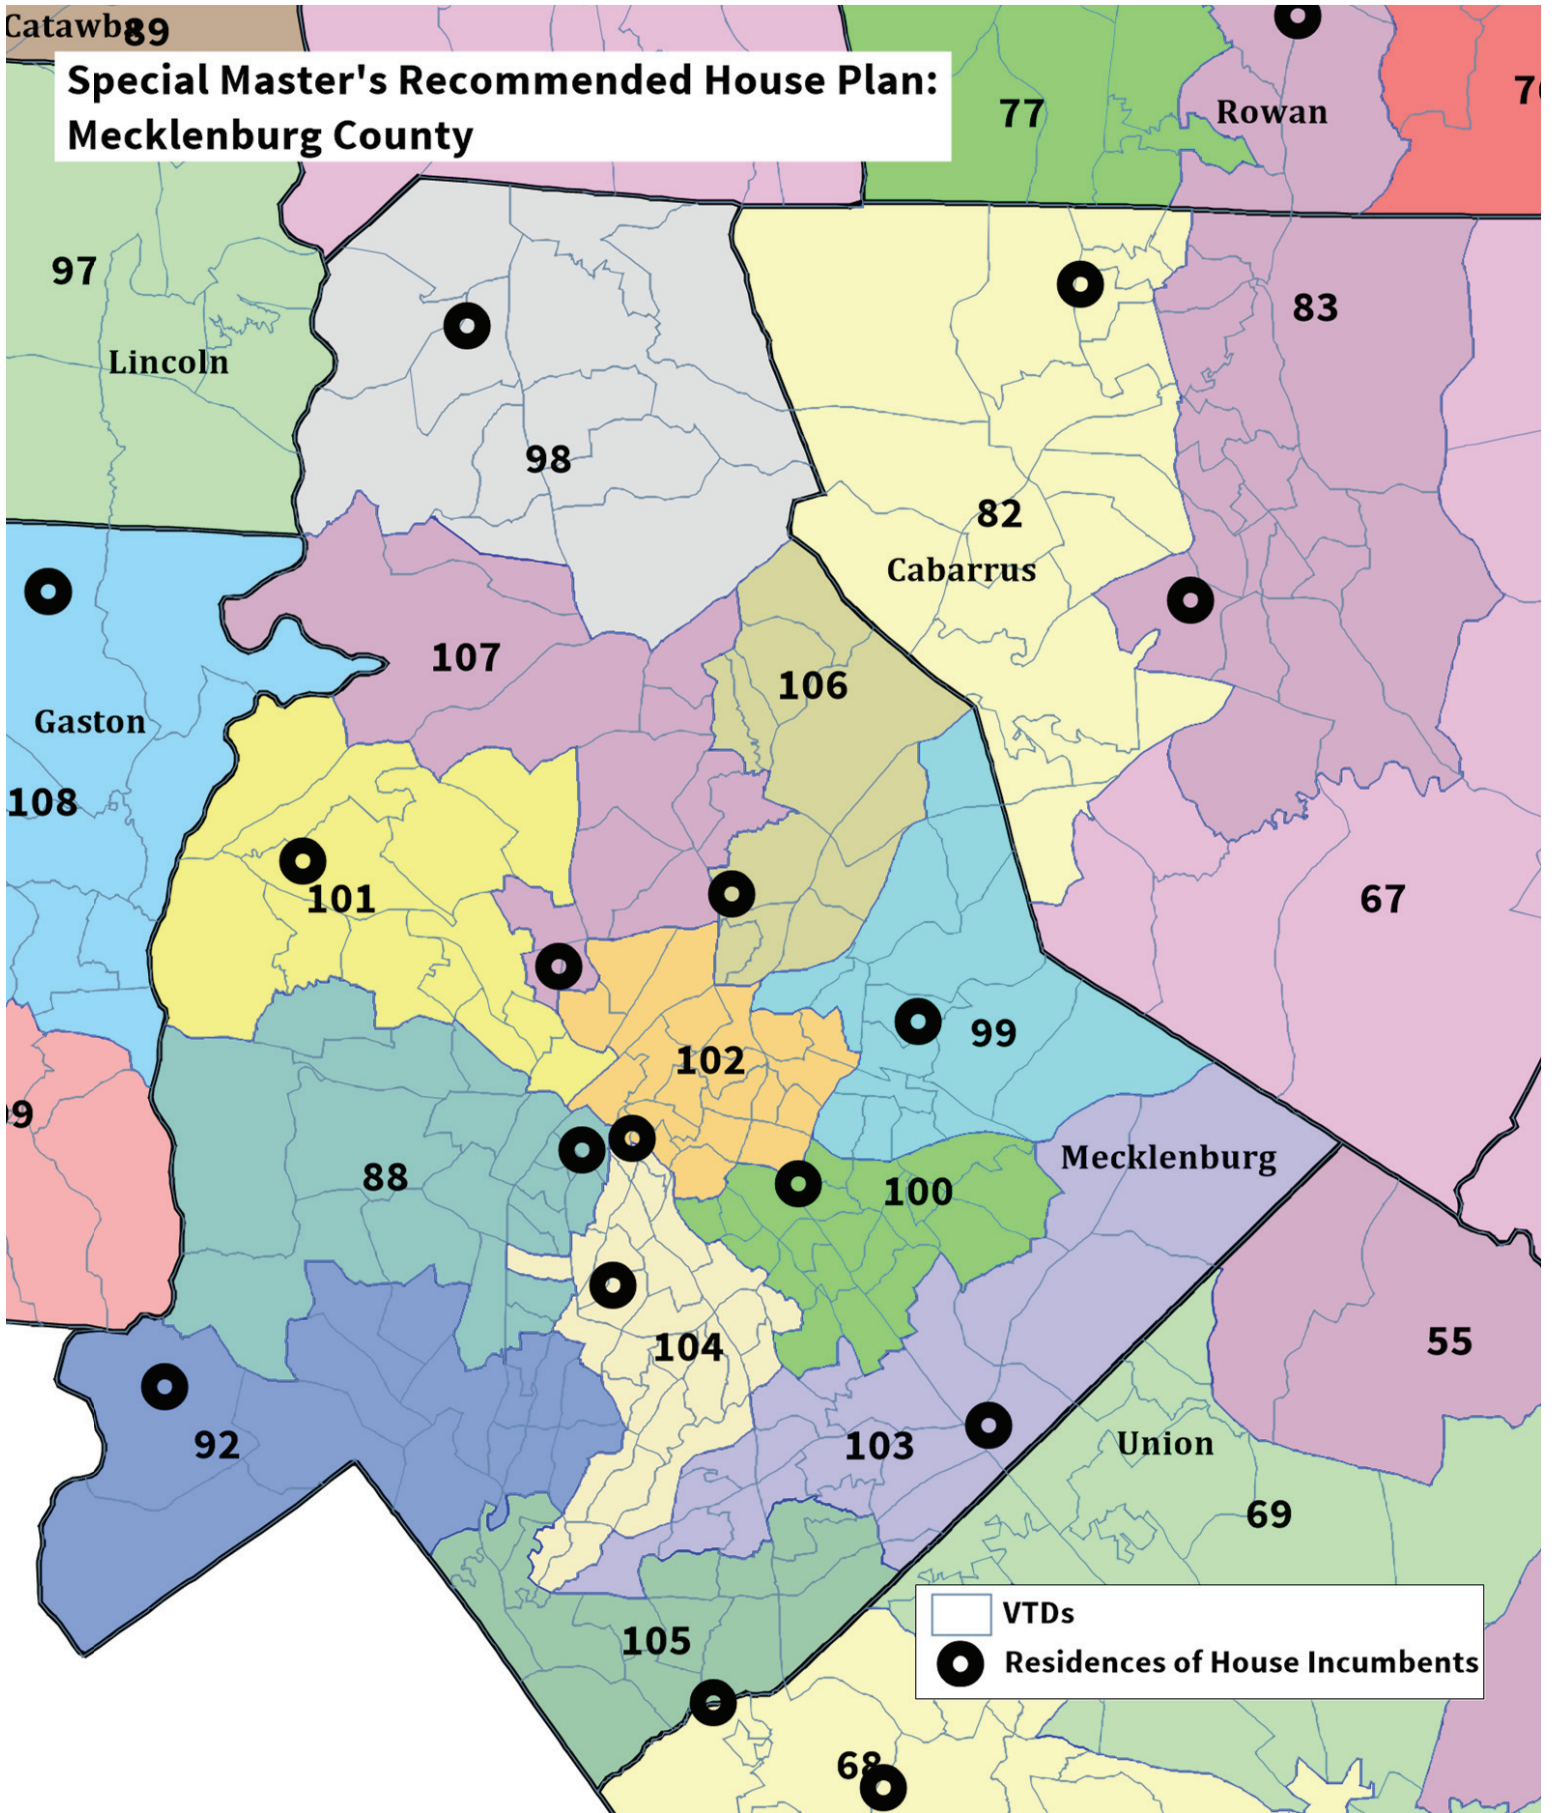

EXHIBITS

Exhibit 1

North Carolina Senate Special Master's Recommended Plan

Cumberland and Hoke Counties

Guilford County

**Special Master's Recommended Senate Plan:
Cumberland and Hoke Counties**

**Special Master's Recommended Senate Plan:
Guilford County**

□ VTDs
● Residences of Senate Incumbents

North Carolina Senate 2011 Enacted Plan

Cumberland and Hoke Counties

Guilford County

North Carolina Senate 2017 Enacted Plan

Cumberland and Hoke Counties

Guilford County

North Carolina House Special Master's Recommended Plan

North Carolina House Special Master's Recommended Plan

Bladen, Sampson and Wayne Counties

Guilford County

Mecklenburg County

Wake County

**Special Master's Recommended House Plan:
Bladen, Sampson and Wayne Counties**

**Special Master's Recommended House Plan: 65
Guilford County**

Legend:

- VTDs
- Residences of House Incumbents

Special Master's Recommended House Plan: Mecklenburg County

**Special Master's Recommended House Plan:
Wake County**