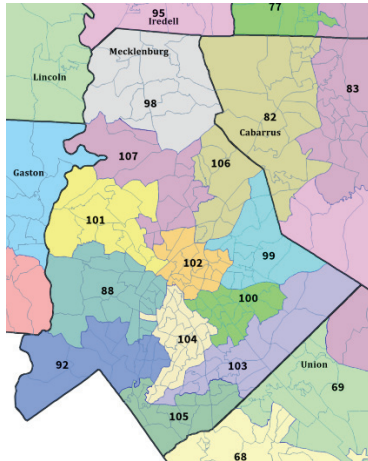

EXHIBITS

Exhibit 1

North Carolina Senate Special Master's Recommended Plan

Cumberland and Hoke Counties

Guilford County

**Special Master's Recommended Senate Plan:
Cumberland and Hoke Counties**

**Special Master's Recommended Senate Plan:
Guilford County**

□ VTDs
● Residences of Senate Incumbents

North Carolina Senate 2011 Enacted Plan

Cumberland and Hoke Counties

Guilford County

North Carolina Senate 2017 Enacted Plan

Cumberland and Hoke Counties

Guilford County

North Carolina House Special Master's Recommended Plan

North Carolina House Special Master's Recommended Plan

Bladen, Sampson and Wayne Counties

Guilford County

Mecklenburg County

Wake County

**Special Master's Recommended House Plan:
Bladen, Sampson and Wayne Counties**

**Special Master's Recommended House Plan: 65
Guilford County**

Legend:

- VTDs
- Residences of House Incumbents

Special Master's Recommended House Plan: Mecklenburg County

**Special Master's Recommended House Plan:
Wake County**