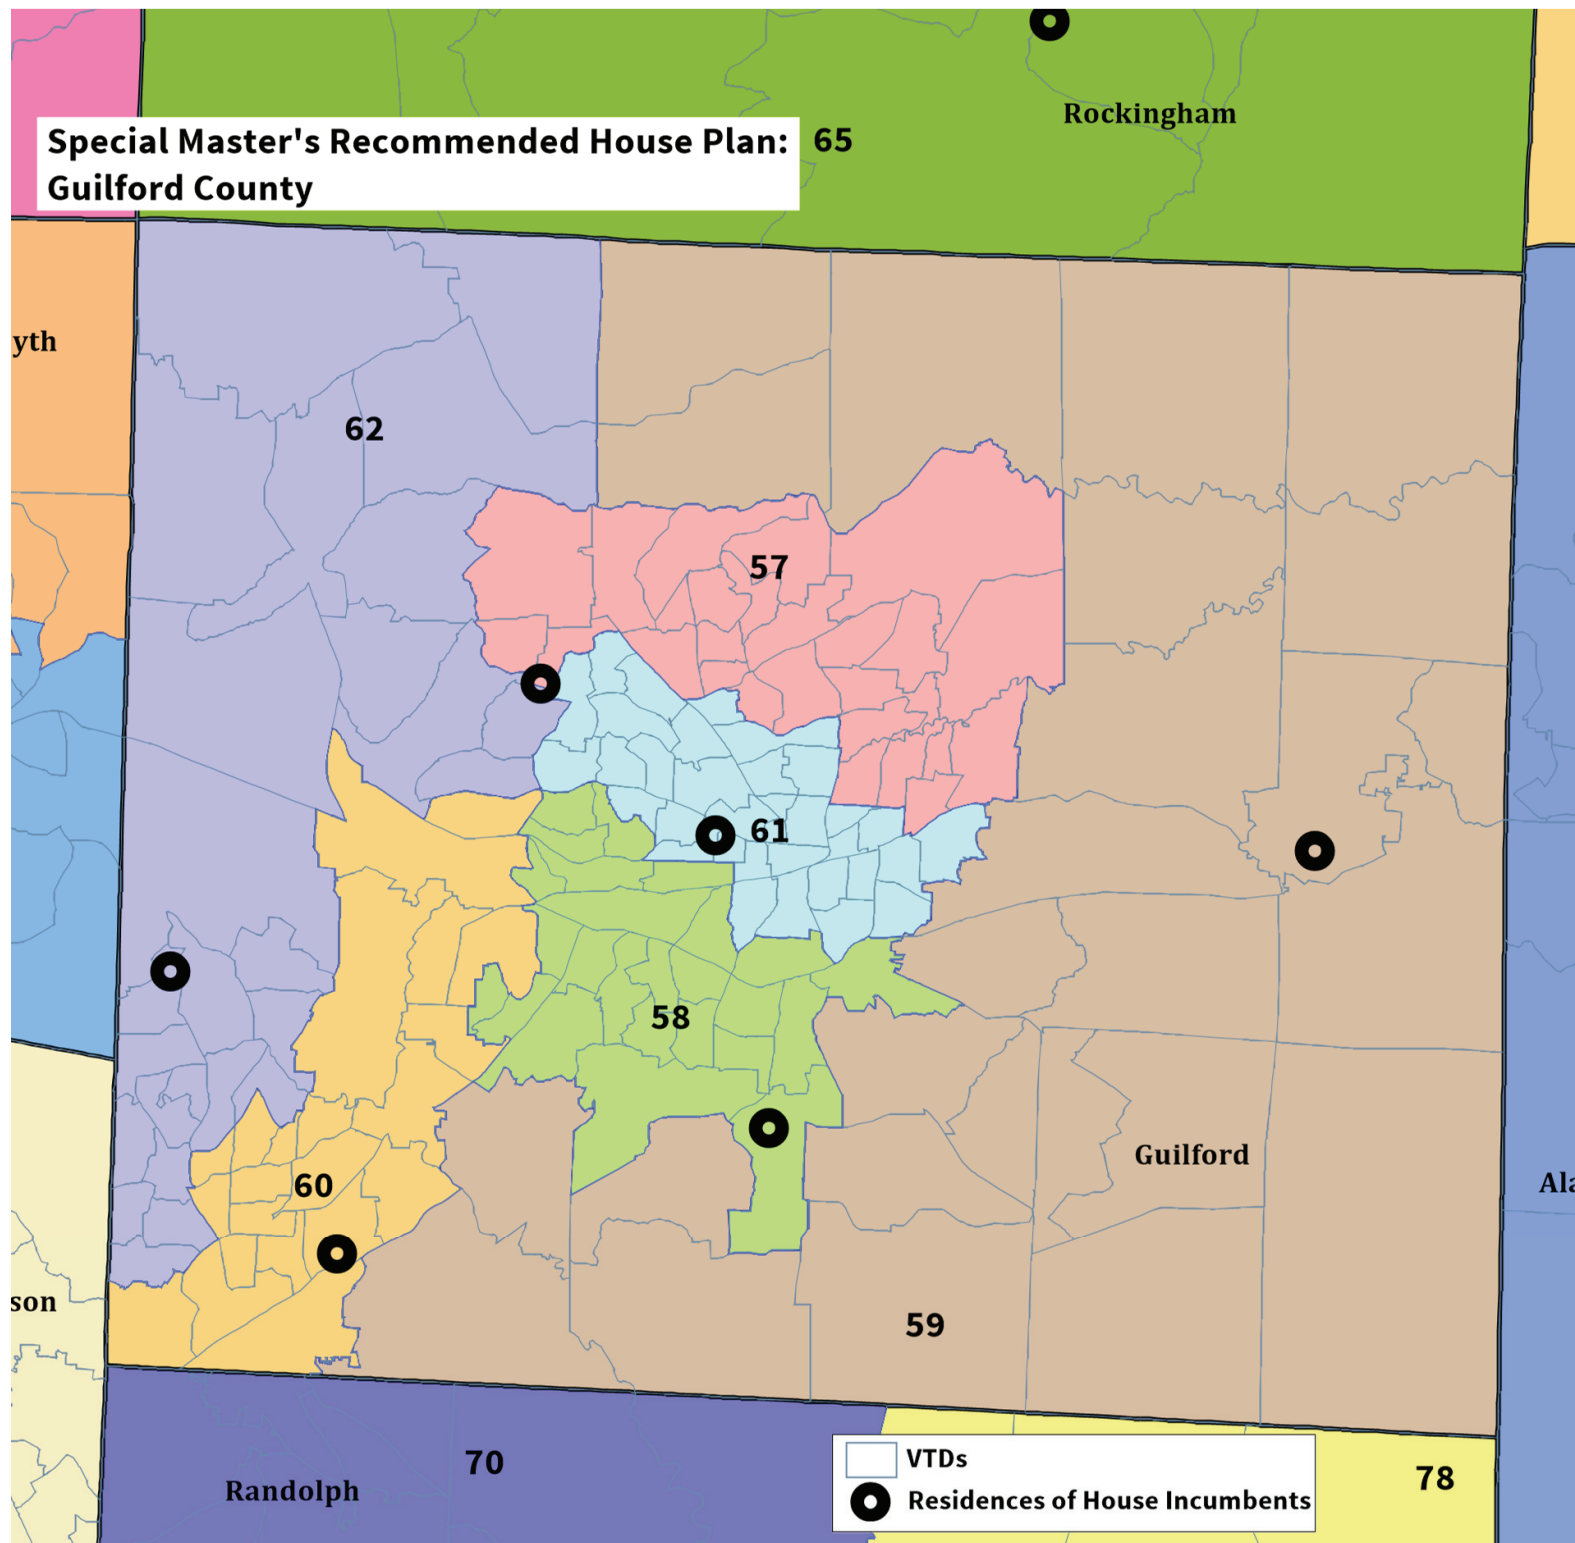

EXHIBITS

Exhibit 1

North Carolina Senate Special Master's Recommended Plan

Cumberland and Hoke Counties

Guilford County

**Special Master's Recommended Senate Plan:
Cumberland and Hoke Counties**

**Special Master's Recommended Senate Plan:
Guilford County**

North Carolina House Special Master's Recommended Plan

North Carolina House Special Master's Recommended Plan

Bladen, Sampson and Wayne Counties

Guilford County

Mecklenburg County

Wake County

**Special Master's Recommended House Plan:
Bladen, Sampson and Wayne Counties**

**Special Master's Recommended House Plan: 65
Guilford County**

Legend:

- VTDs
- Residences of House Incumbents

Special Master's Recommended House Plan: Mecklenburg County

**Special Master's Recommended House Plan:
Wake County**

North Carolina House 2011 Enacted Plan

North Carolina House 2011 Enacted Plan

Bladen, Sampson and Wayne Counties

Guilford County

Mecklenburg County

Wake County

North Carolina House 2017 Enacted Plan

North Carolina House 2017 Enacted Plan