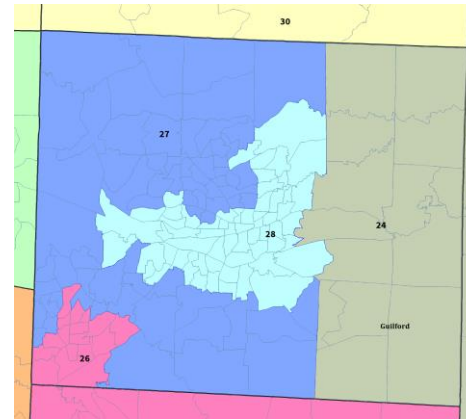

EXHIBITS

Exhibit 1

North Carolina Senate Special Master's Recommended Plan

Cumberland and Hoke Counties

Guilford County

**Special Master's Recommended Senate Plan:
Cumberland and Hoke Counties**

**Special Master's Recommended Senate Plan:
Guilford County**

□ VTDs
● Residences of Senate Incumbents

North Carolina Senate 2011 Enacted Plan

Cumberland and Hoke Counties

Guilford County

North Carolina Senate 2017 Enacted Plan

Cumberland and Hoke Counties

Guilford County

North Carolina House Special Master's Recommended Plan

North Carolina House Special Master's Recommended Plan

Bladen, Sampson and Wayne Counties

Guilford County

Mecklenburg County

Wake County

**Special Master's Recommended House Plan:
Bladen, Sampson and Wayne Counties**

**Special Master's Recommended House Plan: 65
Guilford County**

Legend:

- VTDs
- Residences of House Incumbents

Special Master's Recommended House Plan: Mecklenburg County

**Special Master's Recommended House Plan:
Wake County**