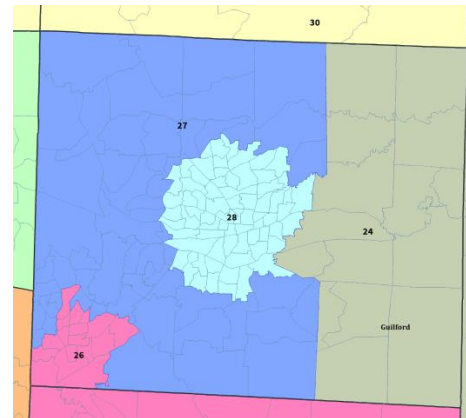

EXHIBITS

Exhibit 1

North Carolina Senate Special Master's Recommended Plan

Cumberland and Hoke Counties

Guilford County

**Special Master's Recommended Senate Plan:
Cumberland and Hoke Counties**

**Special Master's Recommended Senate Plan:
Guilford County**

□ VTDs
● Residences of Senate Incumbents

North Carolina Senate 2011 Enacted Plan

Cumberland and Hoke Counties

Guilford County

North Carolina Senate 2017 Enacted Plan

Cumberland and Hoke Counties

Guilford County

North Carolina House Special Master's Recommended Plan

North Carolina House Special Master's Recommended Plan

Bladen, Sampson and Wayne Counties

Guilford County

Mecklenburg County

Wake County

**Special Master's Recommended House Plan:
Bladen, Sampson and Wayne Counties**

Bladen, Sampson and Wayne Counties

Guilford County

Mecklenburg County

Wake County