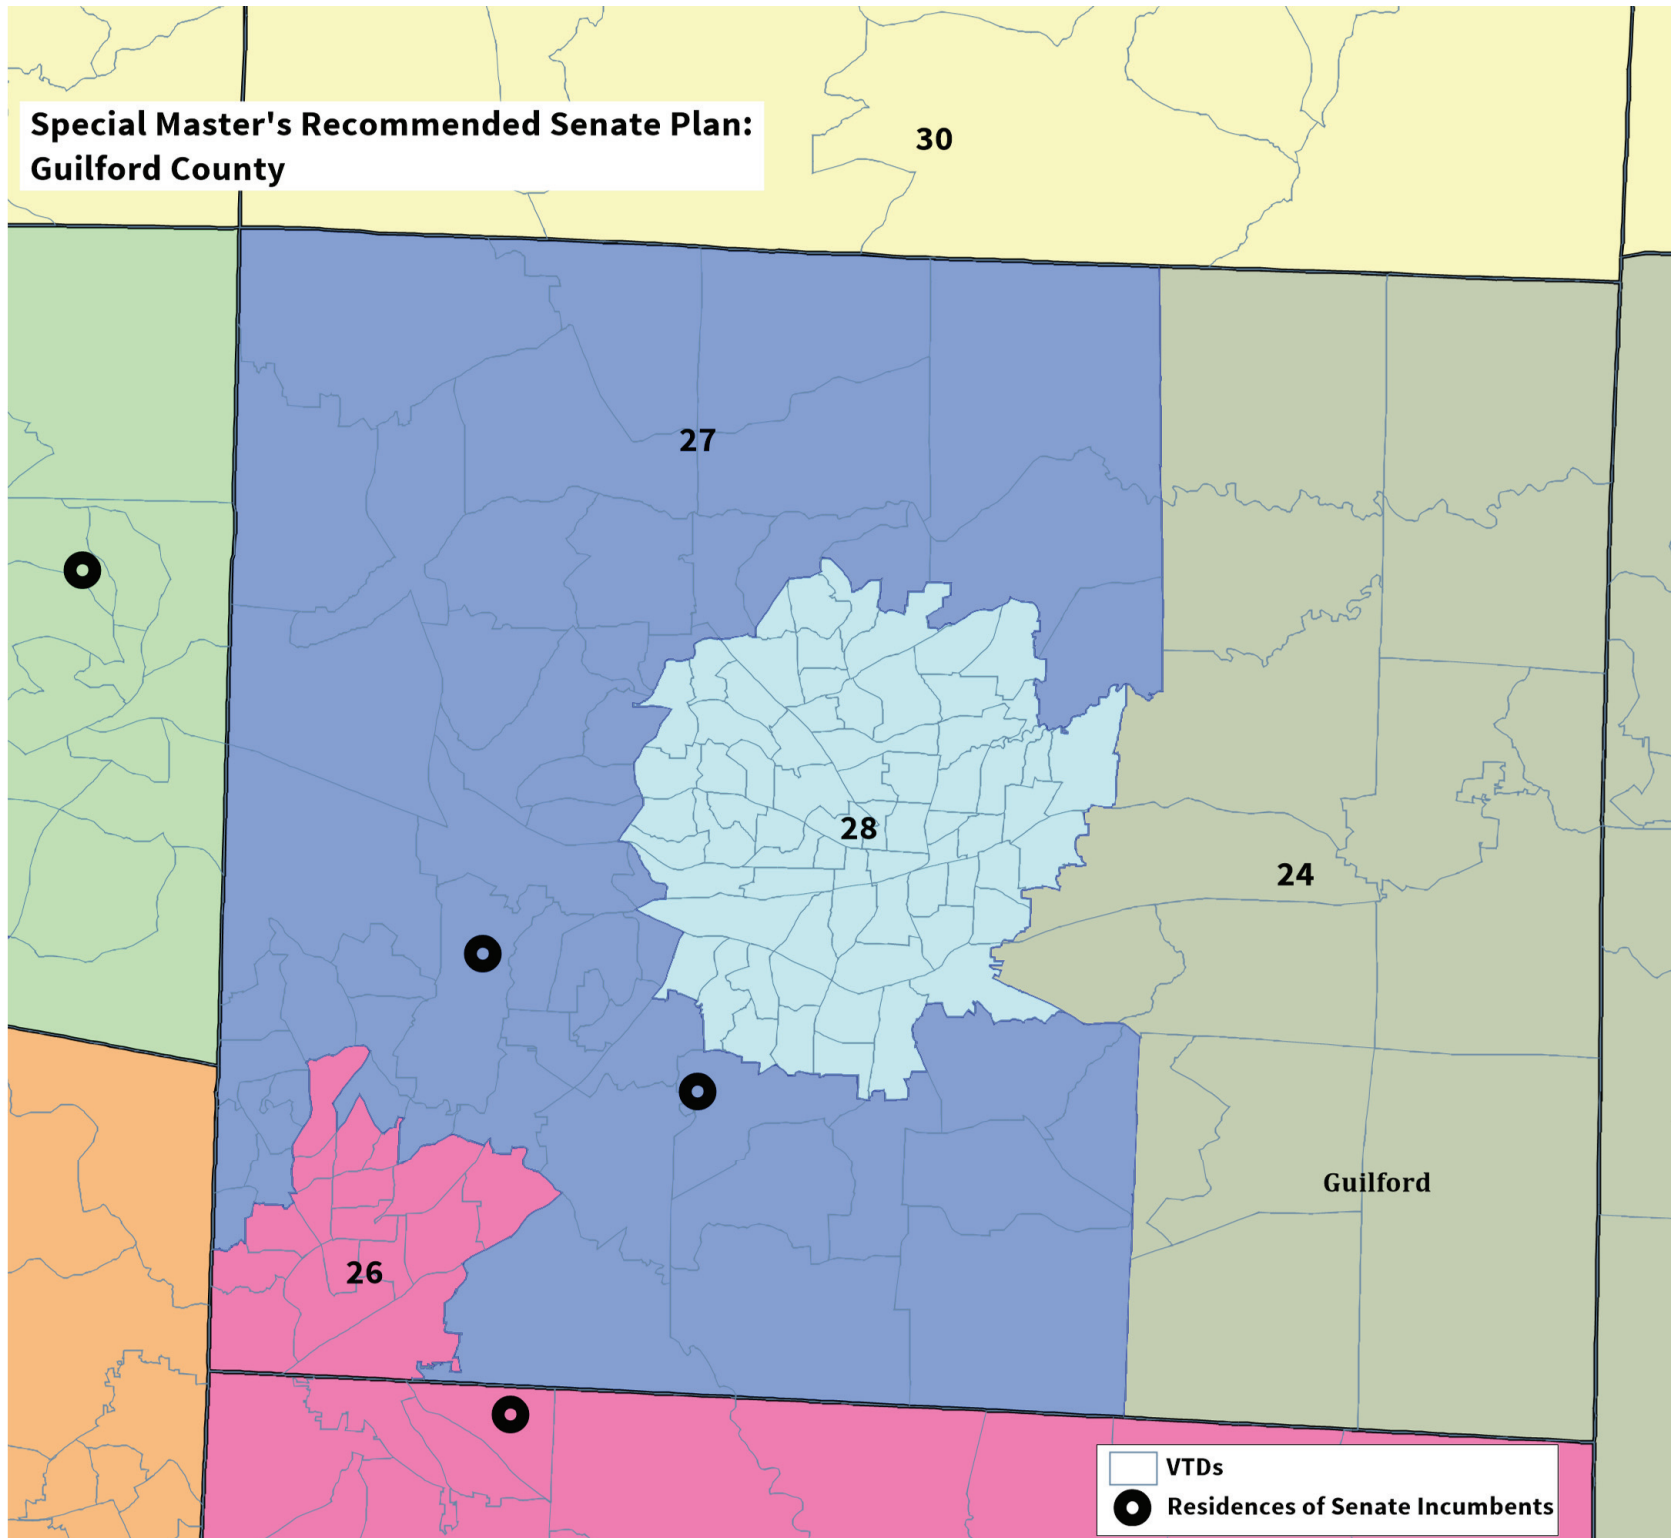

EXHIBITS

Exhibit 1

North Carolina Senate Special Master's Recommended Plan

Cumberland and Hoke Counties

Guilford County

**Special Master's Recommended Senate Plan:
Cumberland and Hoke Counties**

**Special Master's Recommended Senate Plan:
Guilford County**

□ VTDs
● Residences of Senate Incumbents

North Carolina Senate 2011 Enacted Plan

Cumberland and Hoke Counties

Guilford County

North Carolina Senate 2017 Enacted Plan

Cumberland and Hoke Counties

Guilford County

North Carolina House Special Master's Recommended Plan

North Carolina House Special Master's Recommended Plan

Bladen, Sampson and Wayne Counties

Guilford County

Mecklenburg County

Wake County

**Special Master's Recommended House Plan:
Bladen, Sampson and Wayne Counties**

**Special Master's Recommended House Plan: 65
Guilford County**

Legend:

- VTDs
- Residences of House Incumbents

Special Master's Recommended House Plan: Mecklenburg County

**Special Master's Recommended House Plan:
Wake County**