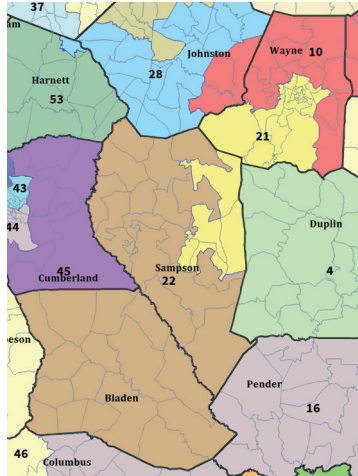

North Carolina House 2017 Enacted Plan

Bladen, Sampson and Wayne Counties