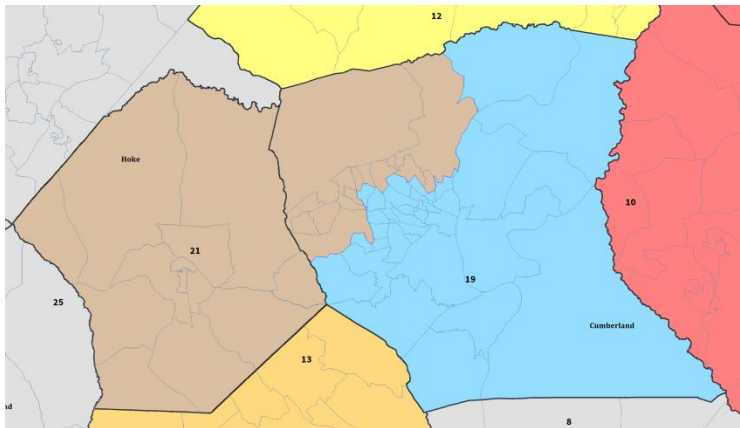

EXHIBITS

Exhibit 1

North Carolina Senate Special Master's Recommended Plan

Cumberland and Hoke Counties

Guilford County

**Special Master's Recommended Senate Plan:
Cumberland and Hoke Counties**

**Special Master's Recommended Senate Plan:
Guilford County**

□ VTDs
● Residences of Senate Incumbents

North Carolina Senate 2011 Enacted Plan

Cumberland and Hoke Counties

Guilford County

North Carolina Senate 2017 Enacted Plan

Cumberland and Hoke Counties

Guilford County

North Carolina House Special Master's Recommended Plan

North Carolina House Special Master's Recommended Plan

Bladen, Sampson and Wayne Counties

Guilford County

Mecklenburg County

Wake County

**Special Master's Recommended House Plan:
Bladen, Sampson and Wayne Counties**

Bladen, Sampson and Wayne Counties

Guilford County

Mecklenburg County

Wake County