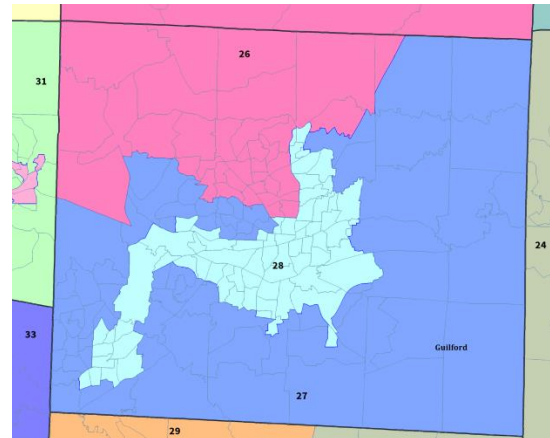

EXHIBITS

Exhibit 1

North Carolina Senate Special Master's Recommended Plan

Cumberland and Hoke Counties

Guilford County

**Special Master's Recommended Senate Plan:
Cumberland and Hoke Counties**

**Special Master's Recommended Senate Plan:
Guilford County**

□ VTDs
● Residences of Senate Incumbents

North Carolina Senate 2011 Enacted Plan

Cumberland and Hoke Counties

Guilford County

North Carolina Senate 2017 Enacted Plan

Cumberland and Hoke Counties

Guilford County

North Carolina House Special Master's Recommended Plan

North Carolina House Special Master's Recommended Plan

Bladen, Sampson and Wayne Counties

Guilford County

Mecklenburg County

Wake County

**Special Master's Recommended House Plan:
Bladen, Sampson and Wayne Counties**

**Special Master's Recommended House Plan: 65
Guilford County**

Legend:

- VTDs
- Residences of House Incumbents

Special Master's Recommended House Plan: Mecklenburg County

**Special Master's Recommended House Plan:
Wake County**