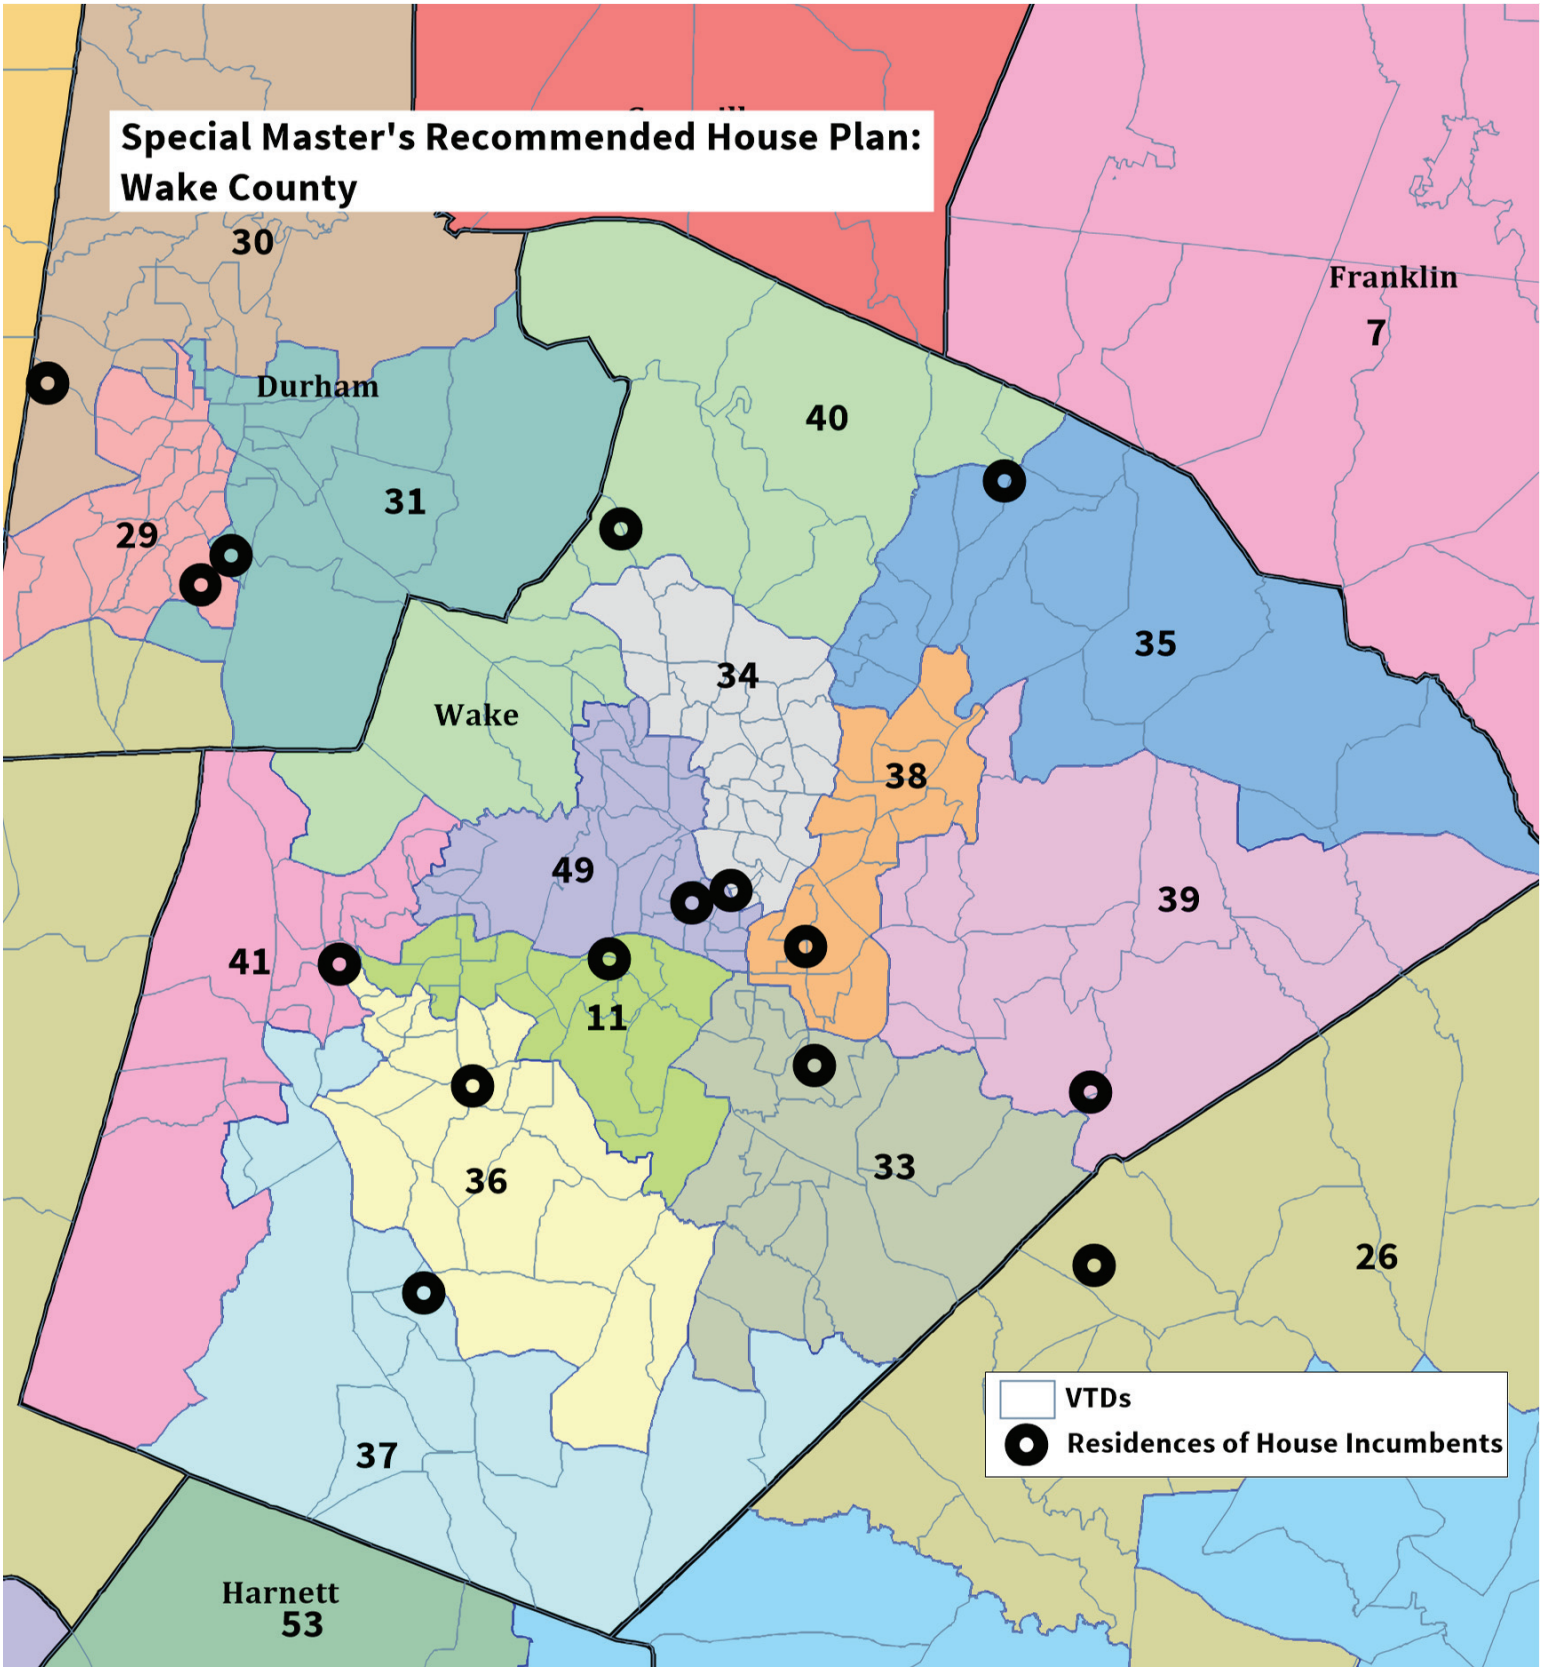

EXHIBITS

Exhibit 1

North Carolina Senate Special Master's Recommended Plan

Cumberland and Hoke Counties

Guilford County

**Special Master's Recommended Senate Plan:
Cumberland and Hoke Counties**

**Special Master's Recommended Senate Plan:
Guilford County**

North Carolina House Special Master's Recommended Plan

North Carolina House Special Master's Recommended Plan

Bladen, Sampson and Wayne Counties

Guilford County

Mecklenburg County

Wake County

**Special Master's Recommended House Plan:
Bladen, Sampson and Wayne Counties**

**Special Master's Recommended House Plan: 65
Guilford County**

Legend:

- VTDs
- Residences of House Incumbents

Special Master's Recommended House Plan: Mecklenburg County

**Special Master's Recommended House Plan:
Wake County**

North Carolina House 2011 Enacted Plan

North Carolina House 2011 Enacted Plan

Bladen, Sampson and Wayne Counties

Guilford County

Mecklenburg County

Wake County

North Carolina House 2017 Enacted Plan

North Carolina House 2017 Enacted Plan