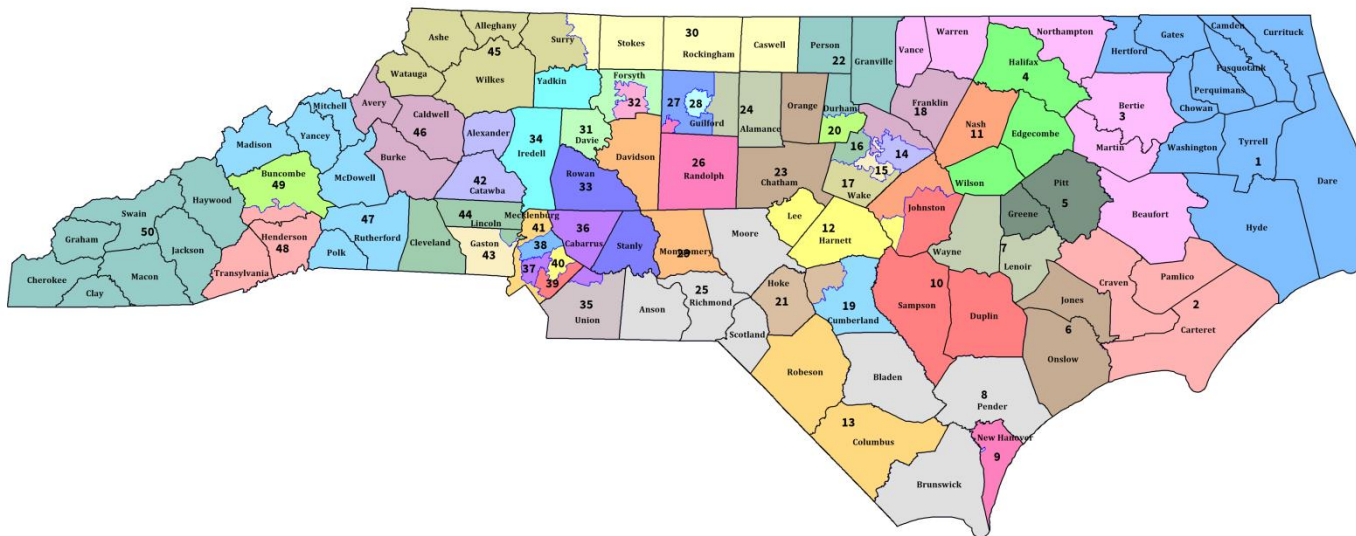

EXHIBITS

Exhibit 1

North Carolina Senate Special Master's Recommended Plan

Cumberland and Hoke Counties

Guilford County

**Special Master's Recommended Senate Plan:
Cumberland and Hoke Counties**

**Special Master's Recommended Senate Plan:
Guilford County**

□ VTDs
● Residences of Senate Incumbents

North Carolina Senate 2011 Enacted Plan

Cumberland and Hoke Counties

Guilford County

North Carolina Senate 2017 Enacted Plan

Cumberland and Hoke Counties

Guilford County

**Special Master's Recommended House Plan: 65
Guilford County**

Legend:

- VTDs
- Residences of House Incumbents

Special Master's Recommended House Plan: Mecklenburg County

**Special Master's Recommended House Plan:
Wake County**

Bladen, Sampson and Wayne Counties

Guilford County

Mecklenburg County

Wake County