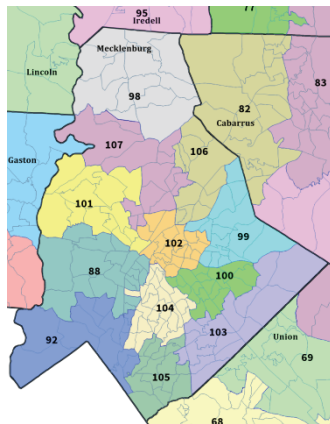

North Carolina House Special Master's Recommended Plan

North Carolina House Special Master's Recommended Plan

Bladen, Sampson and Wayne Counties

Guilford County

Mecklenburg County

Wake County

**Special Master's Recommended House Plan:
Bladen, Sampson and Wayne Counties**

**Special Master's Recommended House Plan: 65
Guilford County**

Legend:

- VTDs
- Residences of House Incumbents

Special Master's Recommended House Plan: Mecklenburg County

**Special Master's Recommended House Plan:
Wake County**

North Carolina House 2011 Enacted Plan

North Carolina House 2011 Enacted Plan

Bladen, Sampson and Wayne Counties

Guilford County

Mecklenburg County

Wake County

North Carolina House 2017 Enacted Plan

North Carolina House 2017 Enacted Plan

Bladen, Sampson and Wayne Counties

Guilford County

Mecklenburg County

Wake County