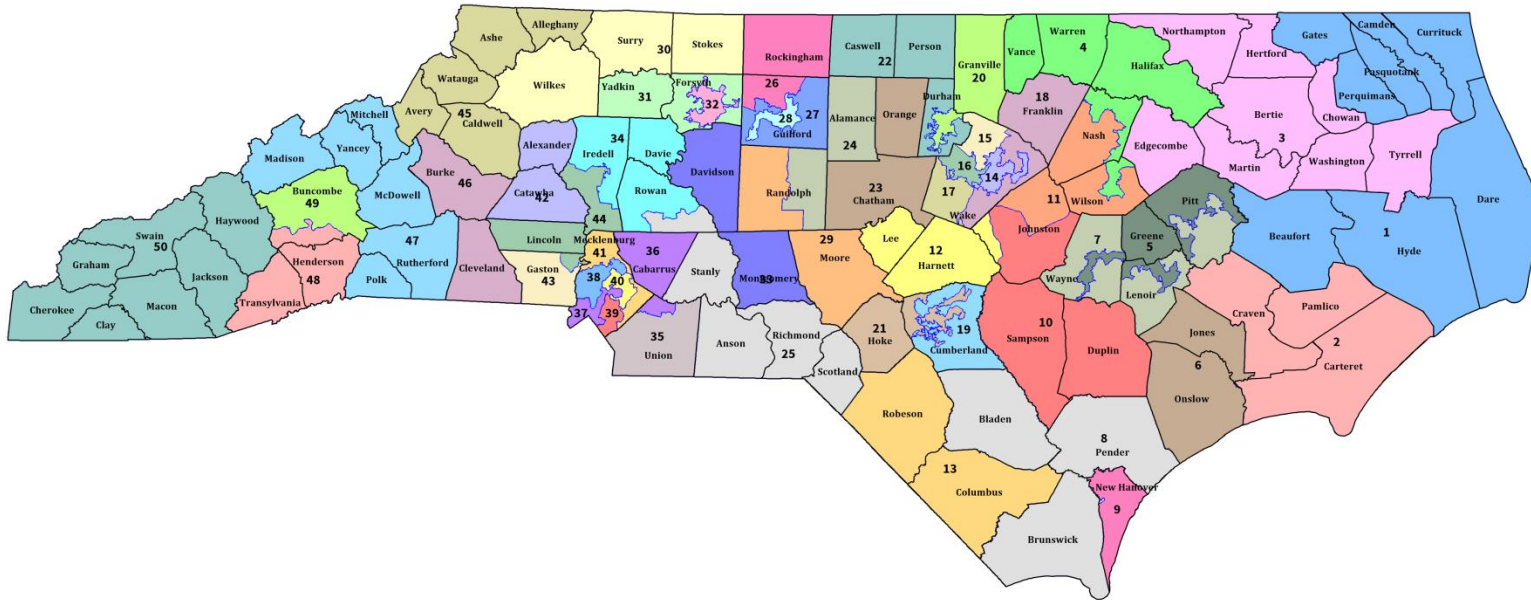

EXHIBITS

Exhibit 1

North Carolina Senate Special Master's Recommended Plan

Cumberland and Hoke Counties

Guilford County

**Special Master's Recommended Senate Plan:
Cumberland and Hoke Counties**

**Special Master's Recommended Senate Plan:
Guilford County**

□ VTDs
● Residences of Senate Incumbents

North Carolina Senate 2011 Enacted Plan

Cumberland and Hoke Counties

Guilford County

North Carolina Senate 2017 Enacted Plan

Cumberland and Hoke Counties

Guilford County

North Carolina House Special Master's Recommended Plan

North Carolina House Special Master's Recommended Plan

Bladen, Sampson and Wayne Counties

Guilford County

Mecklenburg County

Wake County

**Special Master's Recommended House Plan:
Bladen, Sampson and Wayne Counties**

Bladen, Sampson and Wayne Counties

Guilford County

Mecklenburg County

Wake County