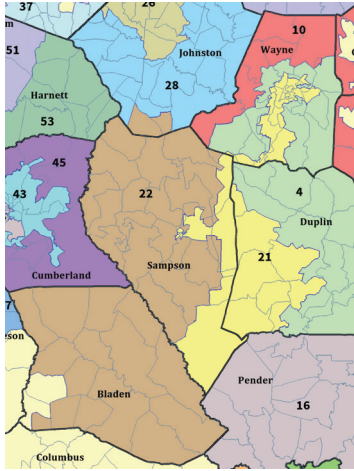

EXHIBITS

Exhibit 1

North Carolina Senate Special Master's Recommended Plan

Cumberland and Hoke Counties

Guilford County

**Special Master's Recommended Senate Plan:
Cumberland and Hoke Counties**

**Special Master's Recommended Senate Plan:
Guilford County**

North Carolina House Special Master's Recommended Plan

North Carolina House Special Master's Recommended Plan

Bladen, Sampson and Wayne Counties

Guilford County

Mecklenburg County

Wake County

**Special Master's Recommended House Plan:
Bladen, Sampson and Wayne Counties**

**Special Master's Recommended House Plan: 65
Guilford County**

Legend:

- VTDs
- Residences of House Incumbents

Special Master's Recommended House Plan: Mecklenburg County

**Special Master's Recommended House Plan:
Wake County**

North Carolina House 2011 Enacted Plan

North Carolina House 2011 Enacted Plan

Bladen, Sampson and Wayne Counties

Guilford County

Mecklenburg County

Wake County

North Carolina House 2017 Enacted Plan

North Carolina House 2017 Enacted Plan