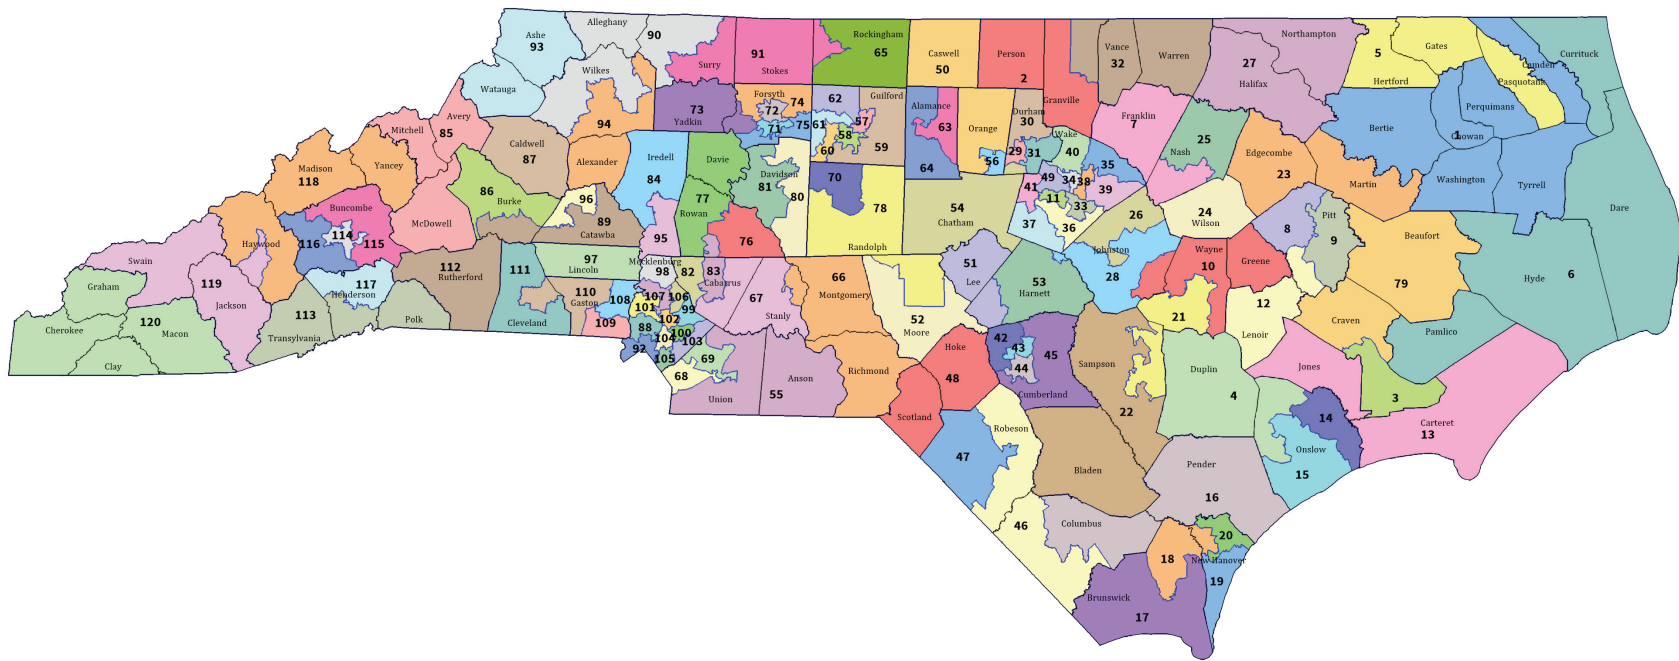

EXHIBITS

Exhibit 1

North Carolina Senate Special Master's Recommended Plan

Cumberland and Hoke Counties

Guilford County

**Special Master's Recommended Senate Plan:
Cumberland and Hoke Counties**

**Special Master's Recommended Senate Plan:
Guilford County**

**Special Master's Recommended House Plan: 65
Guilford County**

Legend:

- VTDs
- Residences of House Incumbents

Special Master's Recommended House Plan: Mecklenburg County

**Special Master's Recommended House Plan:
Wake County**

North Carolina House 2011 Enacted Plan

North Carolina House 2011 Enacted Plan

Bladen, Sampson and Wayne Counties

Guilford County

Mecklenburg County

Wake County

North Carolina House 2017 Enacted Plan

North Carolina House 2017 Enacted Plan

Bladen, Sampson and Wayne Counties

Guilford County

Mecklenburg County

Wake County