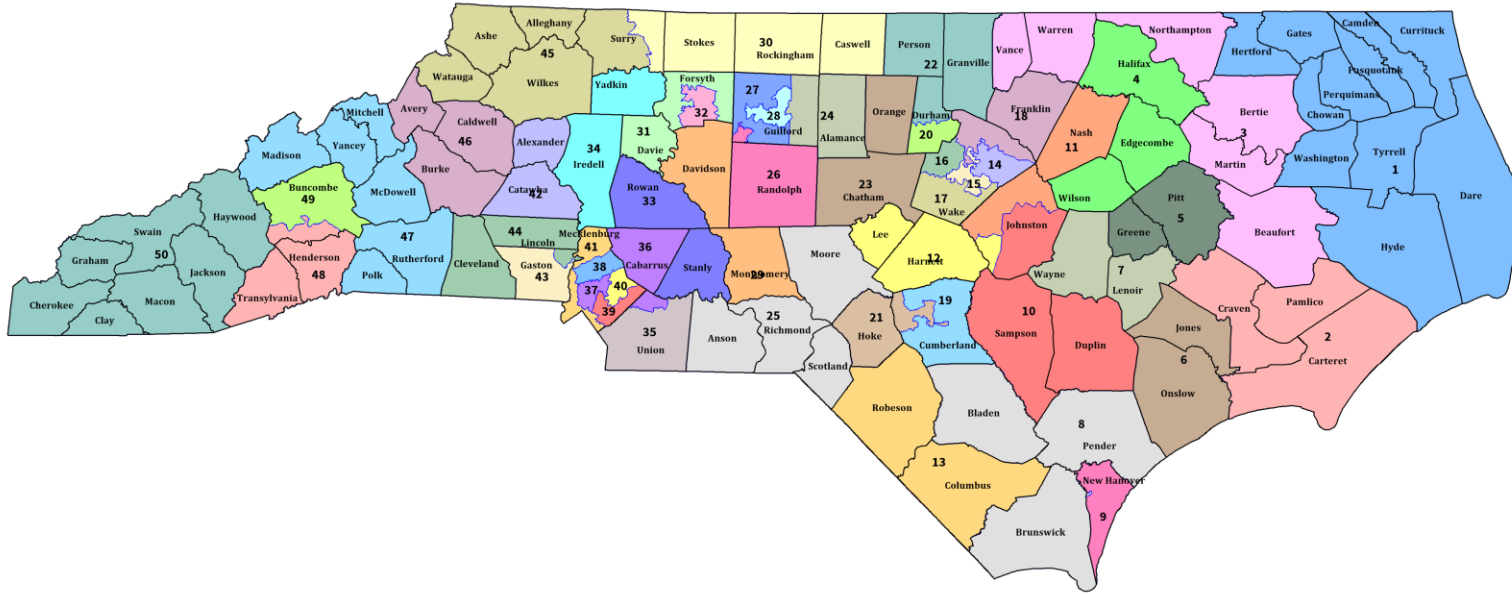

EXHIBITS

Exhibit 1

North Carolina Senate Special Master's Recommended Plan

Cumberland and Hoke Counties

Guilford County

**Special Master's Recommended Senate Plan:
Cumberland and Hoke Counties**

**Special Master's Recommended Senate Plan:
Guilford County**

□ VTDs
● Residences of Senate Incumbents

North Carolina Senate 2011 Enacted Plan

Cumberland and Hoke Counties

Guilford County

North Carolina Senate 2017 Enacted Plan

Cumberland and Hoke Counties

Guilford County

North Carolina House Special Master's Recommended Plan

North Carolina House Special Master's Recommended Plan

Bladen, Sampson and Wayne Counties

Guilford County

Mecklenburg County

Wake County

**Special Master's Recommended House Plan:
Bladen, Sampson and Wayne Counties**

**Special Master's Recommended House Plan: 65
Guilford County**

Legend:

- VTDs
- Residences of House Incumbents

Special Master's Recommended House Plan: Mecklenburg County

**Special Master's Recommended House Plan:
Wake County**