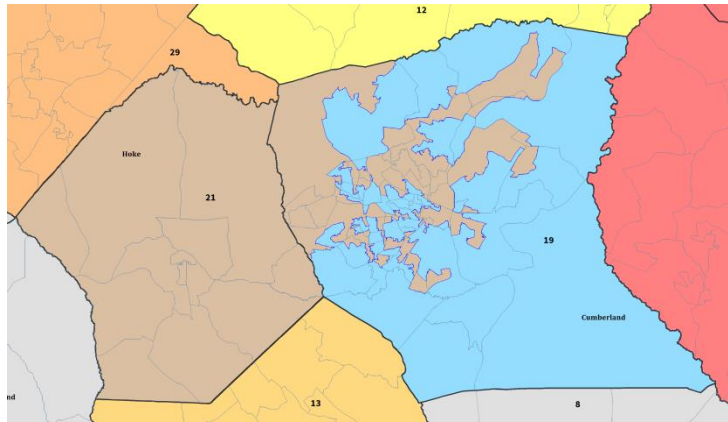

EXHIBITS

Exhibit 1

North Carolina Senate Special Master's Recommended Plan

Cumberland and Hoke Counties

Guilford County

**Special Master's Recommended Senate Plan:
Cumberland and Hoke Counties**

**Special Master's Recommended Senate Plan:
Guilford County**

□ VTDs
● Residences of Senate Incumbents

North Carolina Senate 2011 Enacted Plan

Cumberland and Hoke Counties

Guilford County

North Carolina Senate 2017 Enacted Plan

Cumberland and Hoke Counties

Guilford County

North Carolina House Special Master's Recommended Plan

North Carolina House Special Master's Recommended Plan

Bladen, Sampson and Wayne Counties

Guilford County

Mecklenburg County

Wake County

**Special Master's Recommended House Plan:
Bladen, Sampson and Wayne Counties**

Bladen, Sampson and Wayne Counties

Guilford County

Mecklenburg County

Wake County