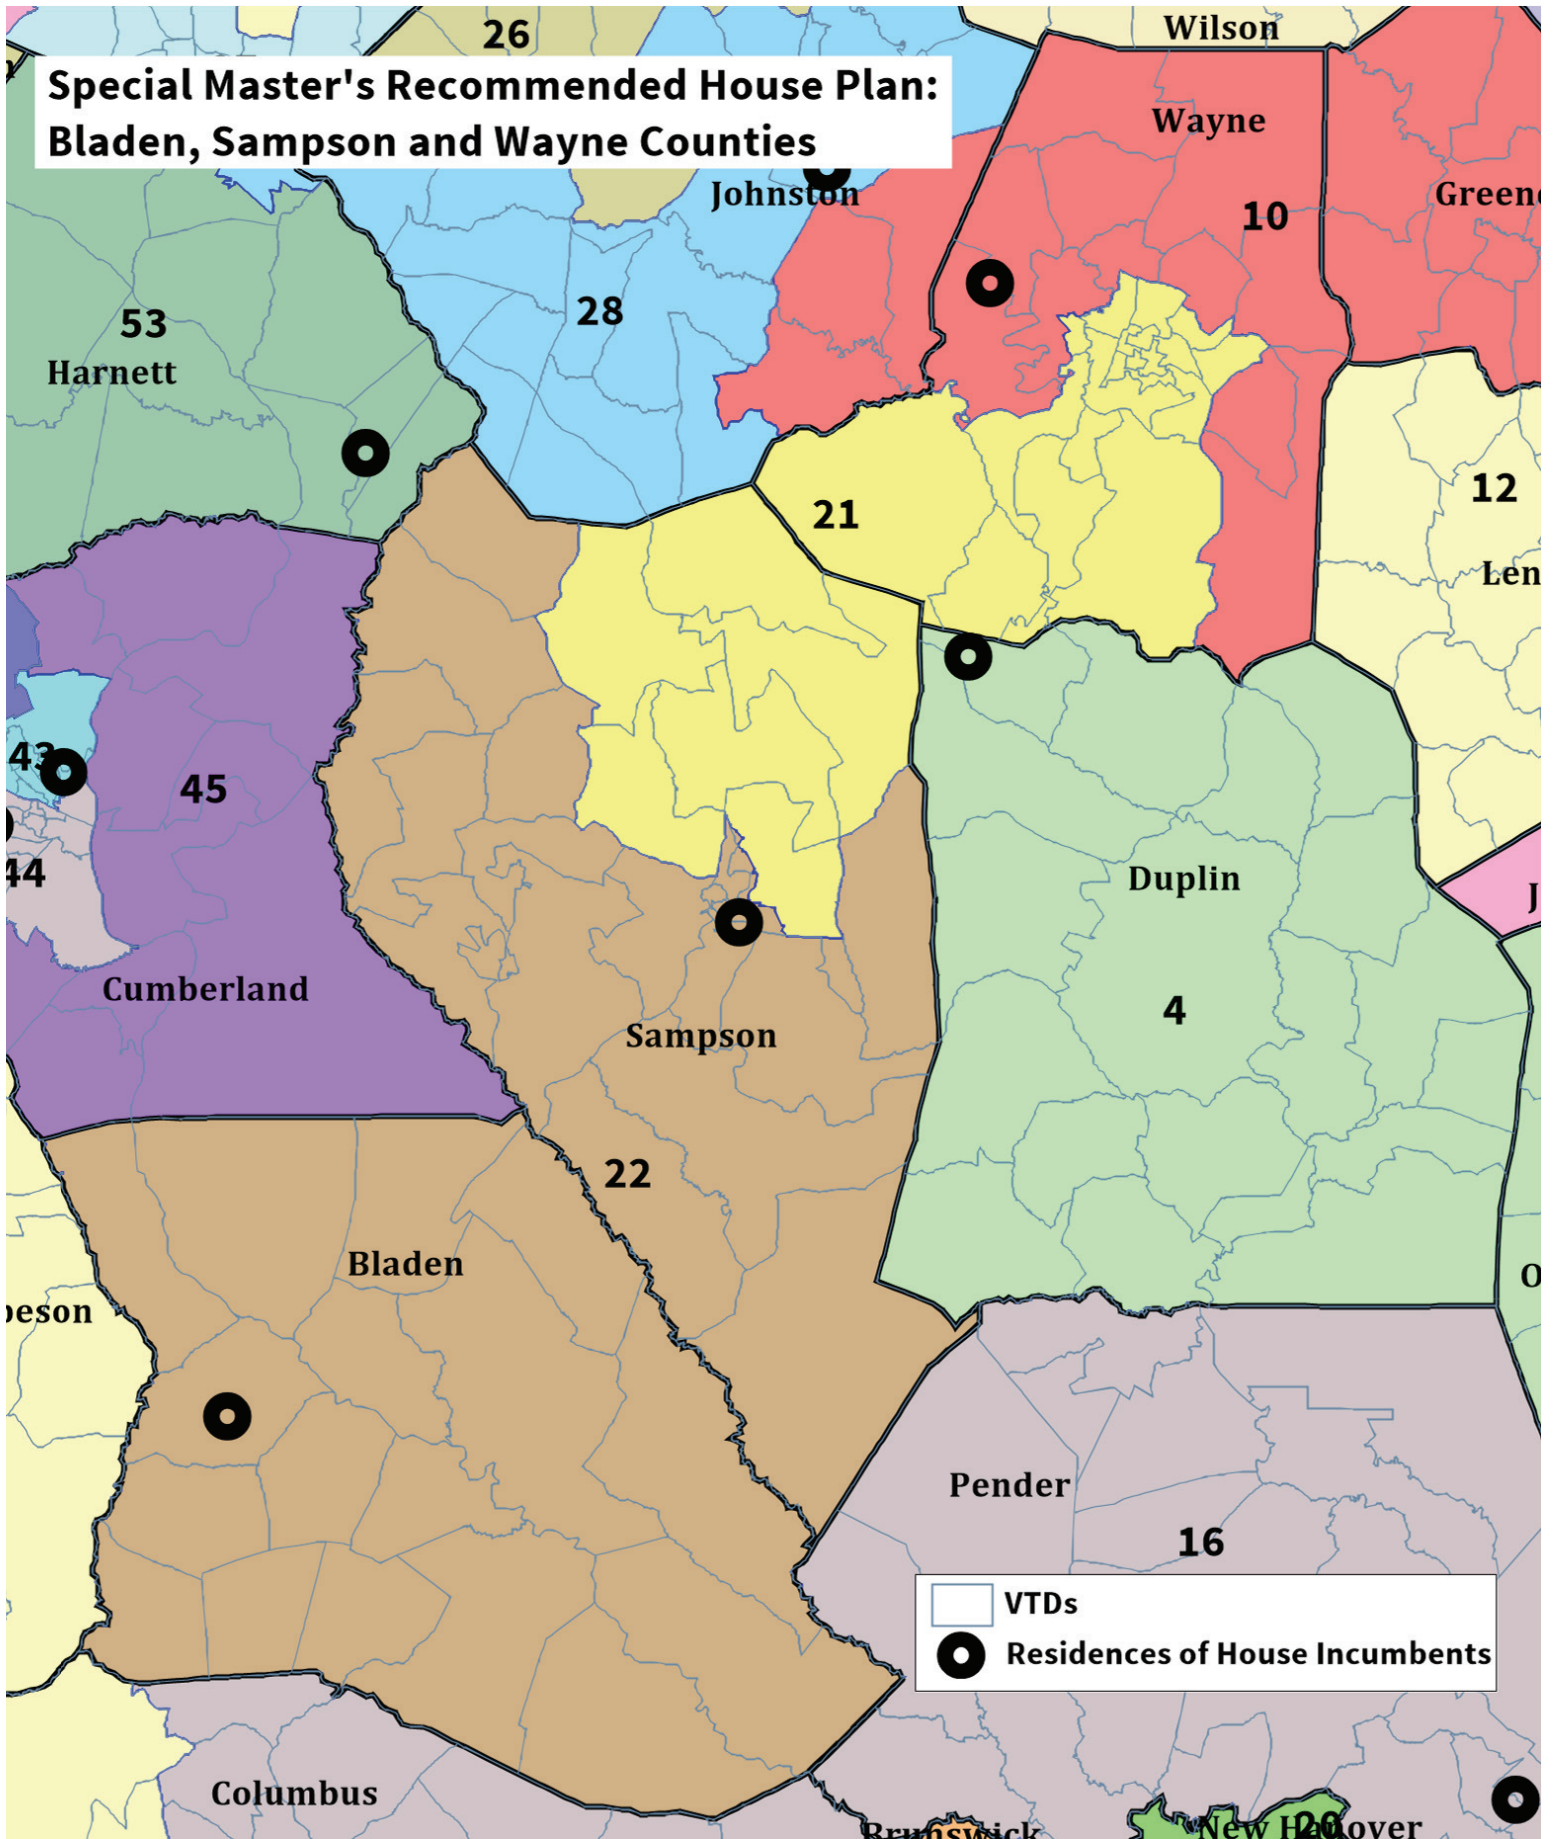

EXHIBITS

Exhibit 1

North Carolina Senate Special Master's Recommended Plan

Cumberland and Hoke Counties

Guilford County

**Special Master's Recommended Senate Plan:
Cumberland and Hoke Counties**

**Special Master's Recommended Senate Plan:
Guilford County**

□ VTDs
● Residences of Senate Incumbents

North Carolina Senate 2011 Enacted Plan

Cumberland and Hoke Counties

Guilford County

North Carolina Senate 2017 Enacted Plan

Cumberland and Hoke Counties

Guilford County

North Carolina House Special Master's Recommended Plan

North Carolina House Special Master's Recommended Plan

Bladen, Sampson and Wayne Counties

Guilford County

Mecklenburg County

Wake County

**Special Master's Recommended House Plan:
Bladen, Sampson and Wayne Counties**

**Special Master's Recommended House Plan: 65
Guilford County**

Legend:

- VTDs
- Residences of House Incumbents

Special Master's Recommended House Plan: Mecklenburg County

**Special Master's Recommended House Plan:
Wake County**