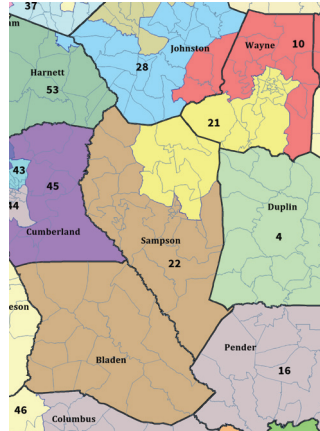

EXHIBITS

Exhibit 1

North Carolina Senate Special Master's Recommended Plan

Cumberland and Hoke Counties

Guilford County

**Special Master's Recommended Senate Plan:
Cumberland and Hoke Counties**

**Special Master's Recommended Senate Plan:
Guilford County**

□ VTDs
● Residences of Senate Incumbents

North Carolina Senate 2011 Enacted Plan

Cumberland and Hoke Counties

Guilford County

North Carolina Senate 2017 Enacted Plan

Cumberland and Hoke Counties

Guilford County

North Carolina House Special Master's Recommended Plan

North Carolina House Special Master's Recommended Plan

Bladen, Sampson and Wayne Counties

Guilford County

Mecklenburg County

Wake County

**Special Master's Recommended House Plan:
Bladen, Sampson and Wayne Counties**

**Special Master's Recommended House Plan: 65
Guilford County**

Legend:

- VTDs
- Residences of House Incumbents

Special Master's Recommended House Plan: Mecklenburg County

**Special Master's Recommended House Plan:
Wake County**