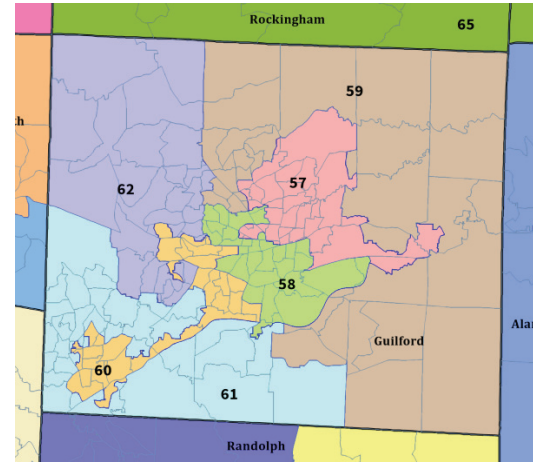

North Carolina House Special Master's Recommended Plan

North Carolina House Special Master's Recommended Plan

Bladen, Sampson and Wayne Counties

Guilford County

Mecklenburg County

Wake County

**Special Master's Recommended House Plan:
Bladen, Sampson and Wayne Counties**

**Special Master's Recommended House Plan: 65
Guilford County**

Legend:

- VTDs
- Residences of House Incumbents

Special Master's Recommended House Plan: Mecklenburg County

**Special Master's Recommended House Plan:
Wake County**

North Carolina House 2011 Enacted Plan

North Carolina House 2011 Enacted Plan

Bladen, Sampson and Wayne Counties

Guilford County

Mecklenburg County

Wake County

North Carolina House 2017 Enacted Plan

North Carolina House 2017 Enacted Plan

Bladen, Sampson and Wayne Counties

Guilford County

Mecklenburg County

Wake County