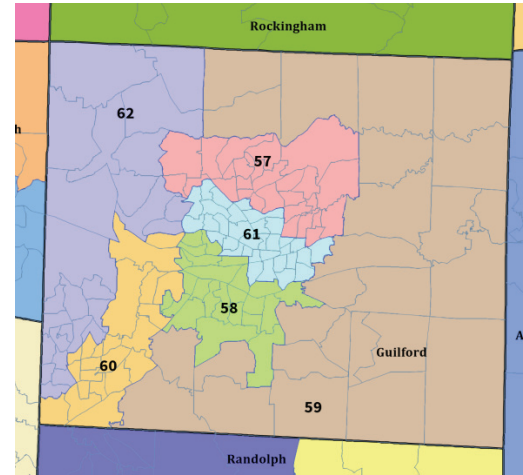

EXHIBITS

Exhibit 1

North Carolina Senate Special Master's Recommended Plan

Cumberland and Hoke Counties

Guilford County

**Special Master's Recommended Senate Plan:
Cumberland and Hoke Counties**

**Special Master's Recommended Senate Plan:
Guilford County**

□ VTDs
● Residences of Senate Incumbents

North Carolina Senate 2011 Enacted Plan

Cumberland and Hoke Counties

Guilford County

North Carolina Senate 2017 Enacted Plan

Cumberland and Hoke Counties

Guilford County

North Carolina House Special Master's Recommended Plan

North Carolina House Special Master's Recommended Plan

Bladen, Sampson and Wayne Counties

Guilford County

Mecklenburg County

Wake County

**Special Master's Recommended House Plan:
Bladen, Sampson and Wayne Counties**

**Special Master's Recommended House Plan: 65
Guilford County**

Legend:

- VTDs
- Residences of House Incumbents

Special Master's Recommended House Plan: Mecklenburg County

**Special Master's Recommended House Plan:
Wake County**