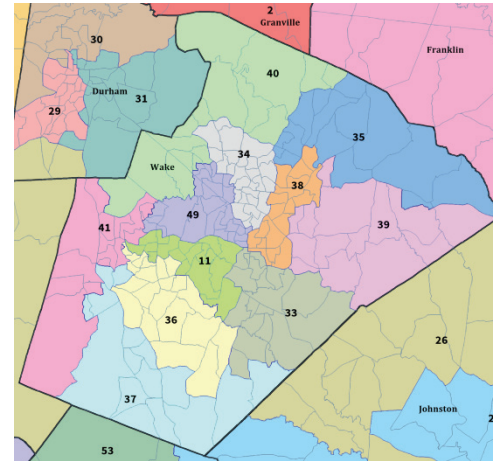

EXHIBITS

Exhibit 1

North Carolina Senate Special Master's Recommended Plan

Cumberland and Hoke Counties

Guilford County

**Special Master's Recommended Senate Plan:
Cumberland and Hoke Counties**

**Special Master's Recommended Senate Plan:
Guilford County**

□ VTDs
● Residences of Senate Incumbents

North Carolina Senate 2011 Enacted Plan

Cumberland and Hoke Counties

Guilford County

North Carolina Senate 2017 Enacted Plan

Cumberland and Hoke Counties

Guilford County

North Carolina House Special Master's Recommended Plan

North Carolina House Special Master's Recommended Plan

Bladen, Sampson and Wayne Counties

Guilford County

Mecklenburg County

Wake County

**Special Master's Recommended House Plan:
Bladen, Sampson and Wayne Counties**

**Special Master's Recommended House Plan: 65
Guilford County**

Legend:

- VTDs
- Residences of House Incumbents

Special Master's Recommended House Plan: Mecklenburg County

**Special Master's Recommended House Plan:
Wake County**