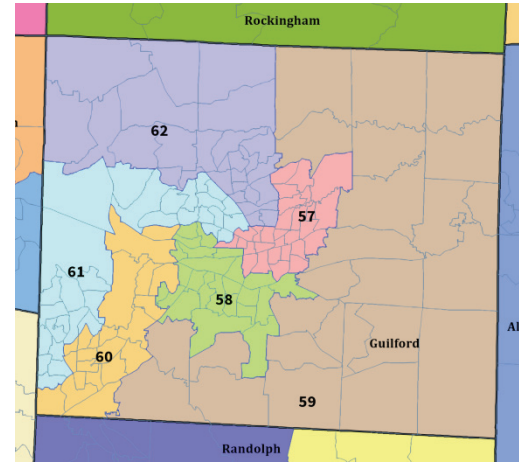

North Carolina House Special Master's Recommended Plan

North Carolina House Special Master's Recommended Plan

Bladen, Sampson and Wayne Counties

Guilford County

Mecklenburg County

Wake County

**Special Master's Recommended House Plan:
Bladen, Sampson and Wayne Counties**

**Special Master's Recommended House Plan: 65
Guilford County**

Legend:

- VTDs
- Residences of House Incumbents

Special Master's Recommended House Plan: Mecklenburg County

**Special Master's Recommended House Plan:
Wake County**

North Carolina House 2011 Enacted Plan

North Carolina House 2011 Enacted Plan

Bladen, Sampson and Wayne Counties

Guilford County

Mecklenburg County

Wake County

North Carolina House 2017 Enacted Plan

North Carolina House 2017 Enacted Plan

Bladen, Sampson and Wayne Counties

Guilford County

Mecklenburg County

Wake County