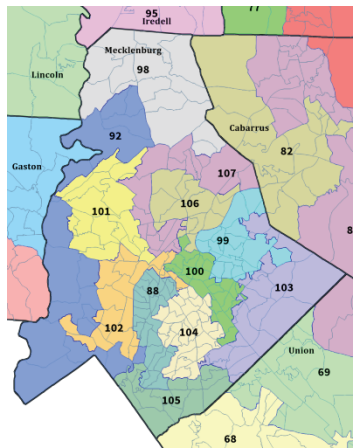

North Carolina House Special Master's Recommended Plan

North Carolina House Special Master's Recommended Plan

Bladen, Sampson and Wayne Counties

Guilford County

Mecklenburg County

Wake County

**Special Master's Recommended House Plan:
Bladen, Sampson and Wayne Counties**

**Special Master's Recommended House Plan: 65
Guilford County**

Legend:

- VTDs
- Residences of House Incumbents

Special Master's Recommended House Plan: Mecklenburg County

**Special Master's Recommended House Plan:
Wake County**

North Carolina House 2011 Enacted Plan

North Carolina House 2011 Enacted Plan

Bladen, Sampson and Wayne Counties

Guilford County

Mecklenburg County

Wake County

North Carolina House 2017 Enacted Plan

North Carolina House 2017 Enacted Plan

Bladen, Sampson and Wayne Counties

Guilford County

Mecklenburg County

Wake County