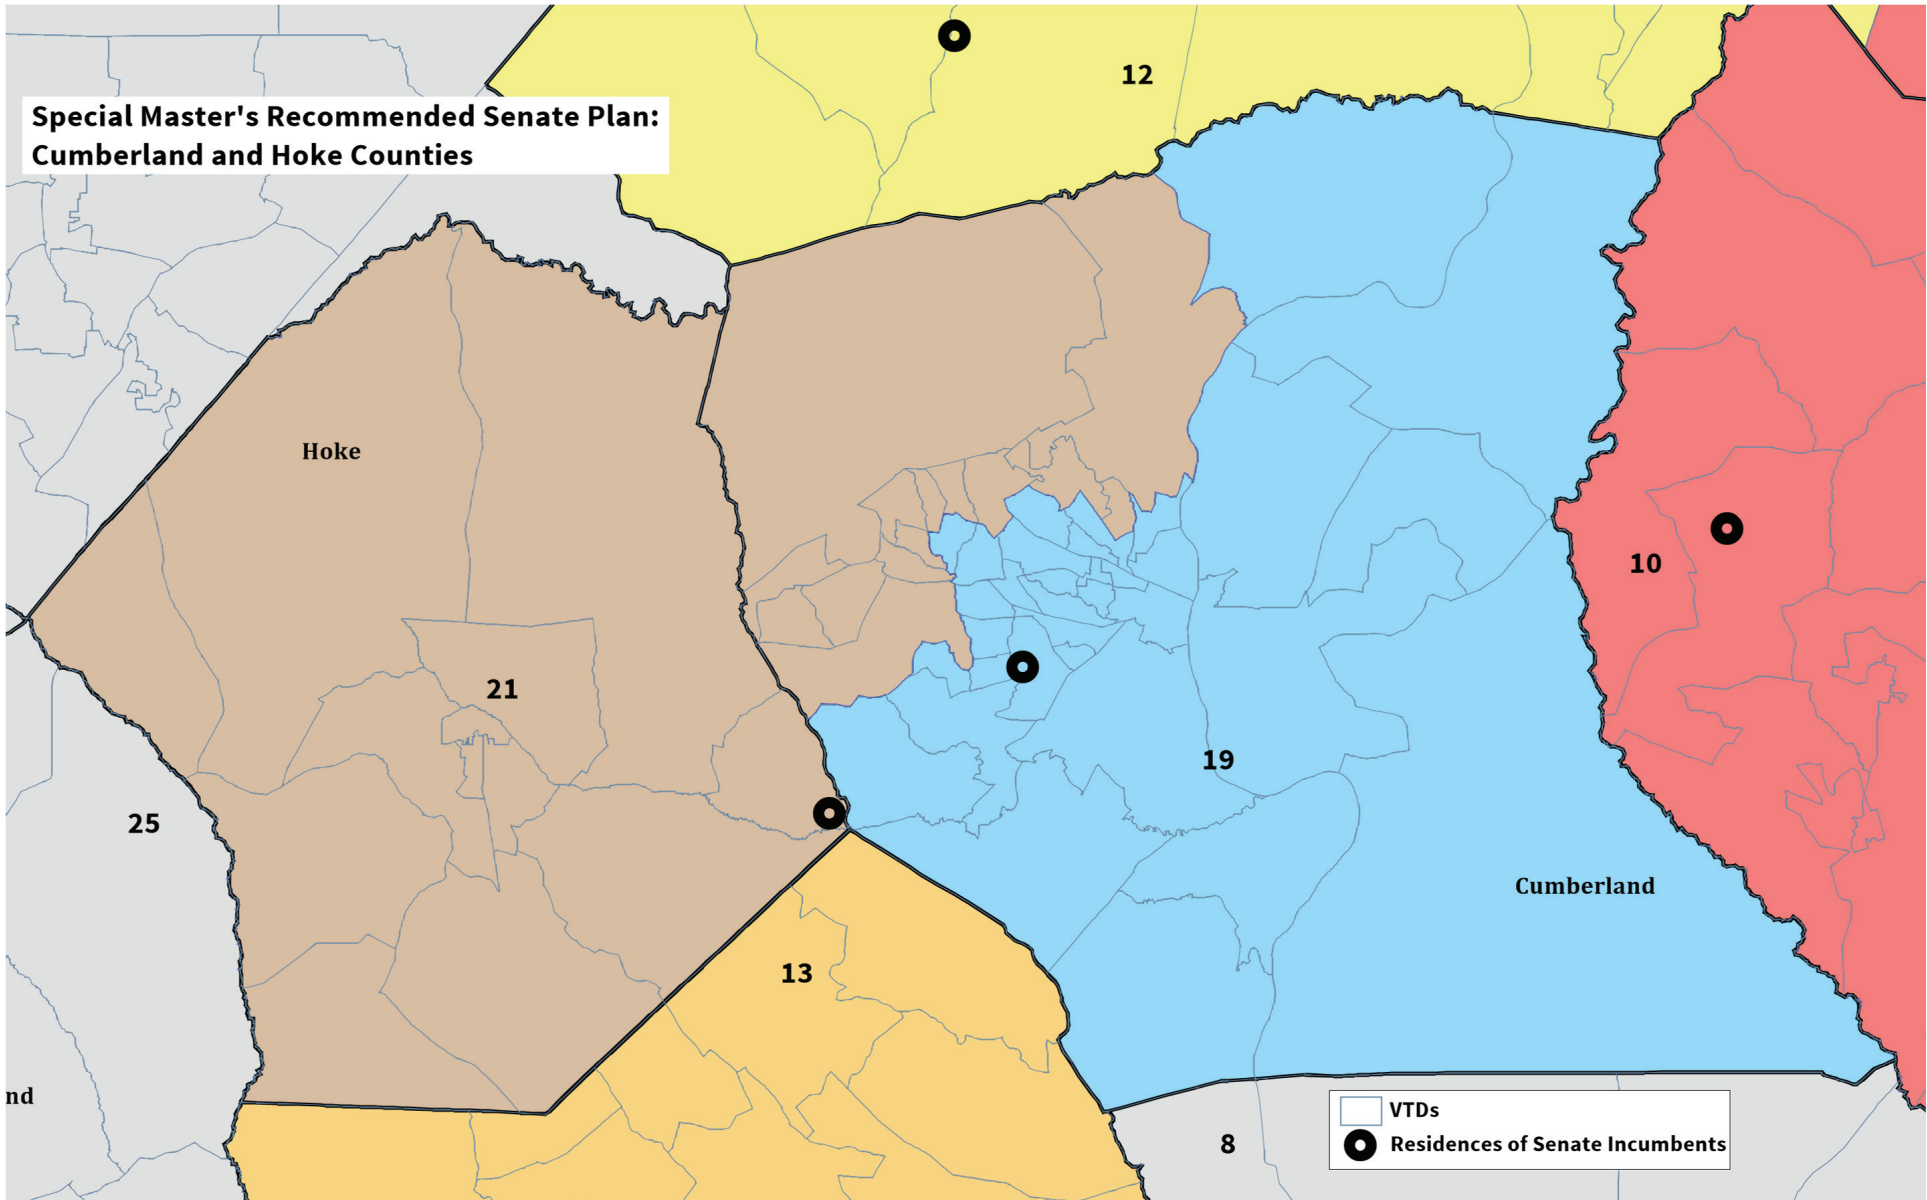

EXHIBITS

Exhibit 1

North Carolina Senate Special Master's Recommended Plan

Cumberland and Hoke Counties

Guilford County

**Special Master's Recommended Senate Plan:
Cumberland and Hoke Counties**

**Special Master's Recommended Senate Plan:
Guilford County**

□ VTDs
● Residences of Senate Incumbents

North Carolina Senate 2011 Enacted Plan

Cumberland and Hoke Counties

Guilford County

North Carolina Senate 2017 Enacted Plan

Cumberland and Hoke Counties

Guilford County

North Carolina House Special Master's Recommended Plan

North Carolina House Special Master's Recommended Plan

Bladen, Sampson and Wayne Counties

Guilford County

Mecklenburg County

Wake County

**Special Master's Recommended House Plan:
Bladen, Sampson and Wayne Counties**

**Special Master's Recommended House Plan: 65
Guilford County**

Legend:

- VTDs
- Residences of House Incumbents

Special Master's Recommended House Plan: Mecklenburg County

**Special Master's Recommended House Plan:
Wake County**