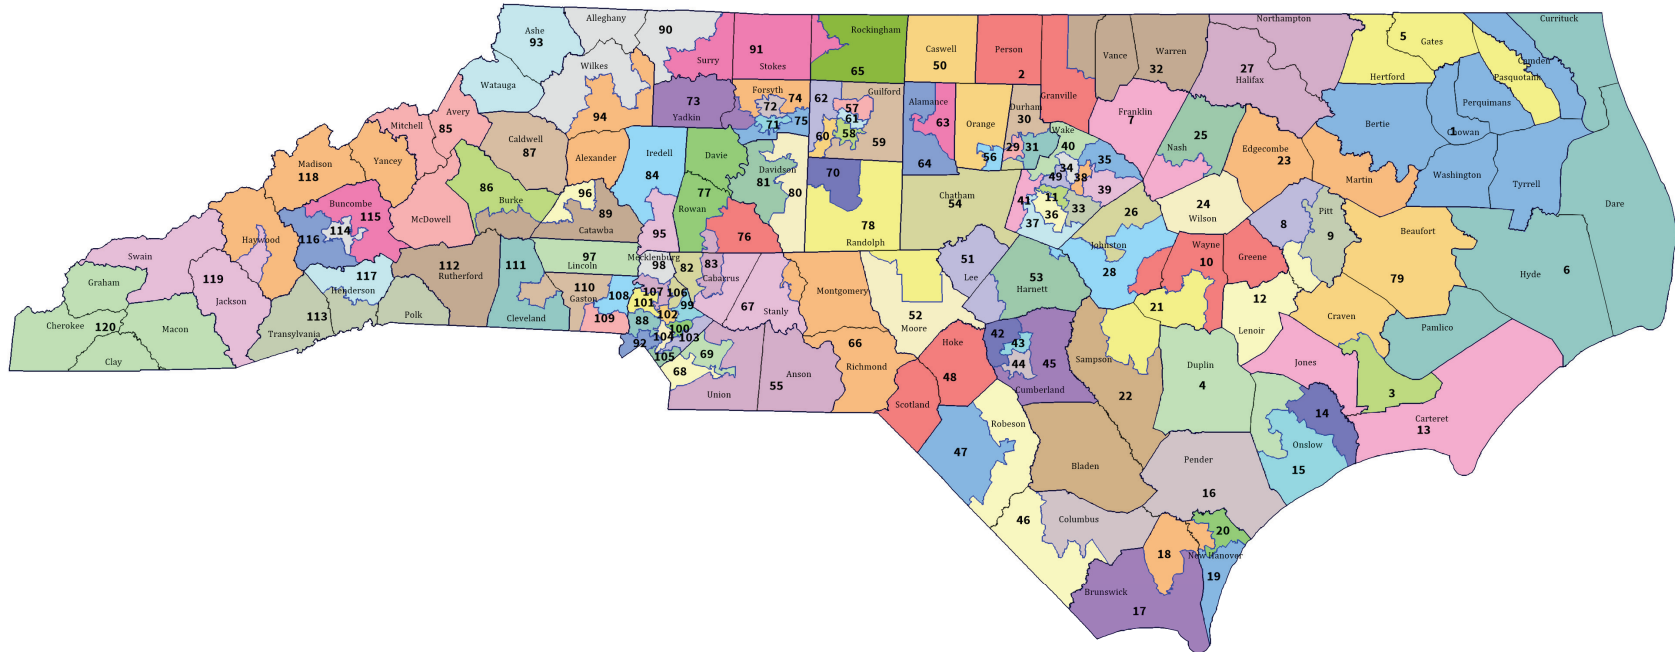

EXHIBITS

Exhibit 1

North Carolina Senate Special Master's Recommended Plan

Cumberland and Hoke Counties

Guilford County

**Special Master's Recommended Senate Plan:
Cumberland and Hoke Counties**

**Special Master's Recommended Senate Plan:
Guilford County**

□ VTDs
● Residences of Senate Incumbents

North Carolina Senate 2011 Enacted Plan

Cumberland and Hoke Counties

Guilford County

North Carolina Senate 2017 Enacted Plan

Cumberland and Hoke Counties

Guilford County

North Carolina House Special Master's Recommended Plan

North Carolina House Special Master's Recommended Plan

Bladen, Sampson and Wayne Counties

Guilford County

Mecklenburg County

Wake County

**Special Master's Recommended House Plan:
Bladen, Sampson and Wayne Counties**

**Special Master's Recommended House Plan: 65
Guilford County**

Legend:

- VTDs
- Residences of House Incumbents

Special Master's Recommended House Plan: Mecklenburg County

**Special Master's Recommended House Plan:
Wake County**