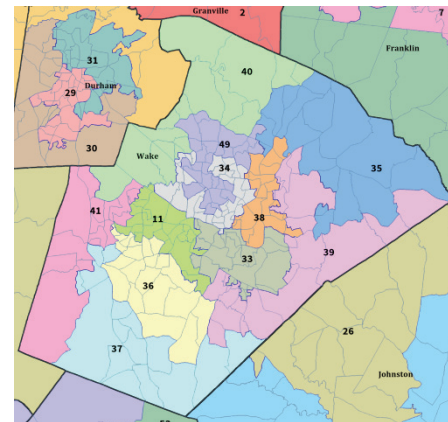

North Carolina House Special Master's Recommended Plan

North Carolina House Special Master's Recommended Plan

Bladen, Sampson and Wayne Counties

Guilford County

Mecklenburg County

Wake County

**Special Master's Recommended House Plan:
Bladen, Sampson and Wayne Counties**

**Special Master's Recommended House Plan: 65
Guilford County**

Legend:

- VTDs
- Residences of House Incumbents

Special Master's Recommended House Plan: Mecklenburg County

**Special Master's Recommended House Plan:
Wake County**

North Carolina House 2011 Enacted Plan

North Carolina House 2011 Enacted Plan

Bladen, Sampson and Wayne Counties

Guilford County

Mecklenburg County

Wake County

North Carolina House 2017 Enacted Plan

North Carolina House 2017 Enacted Plan

Bladen, Sampson and Wayne Counties

Guilford County

Mecklenburg County

Wake County