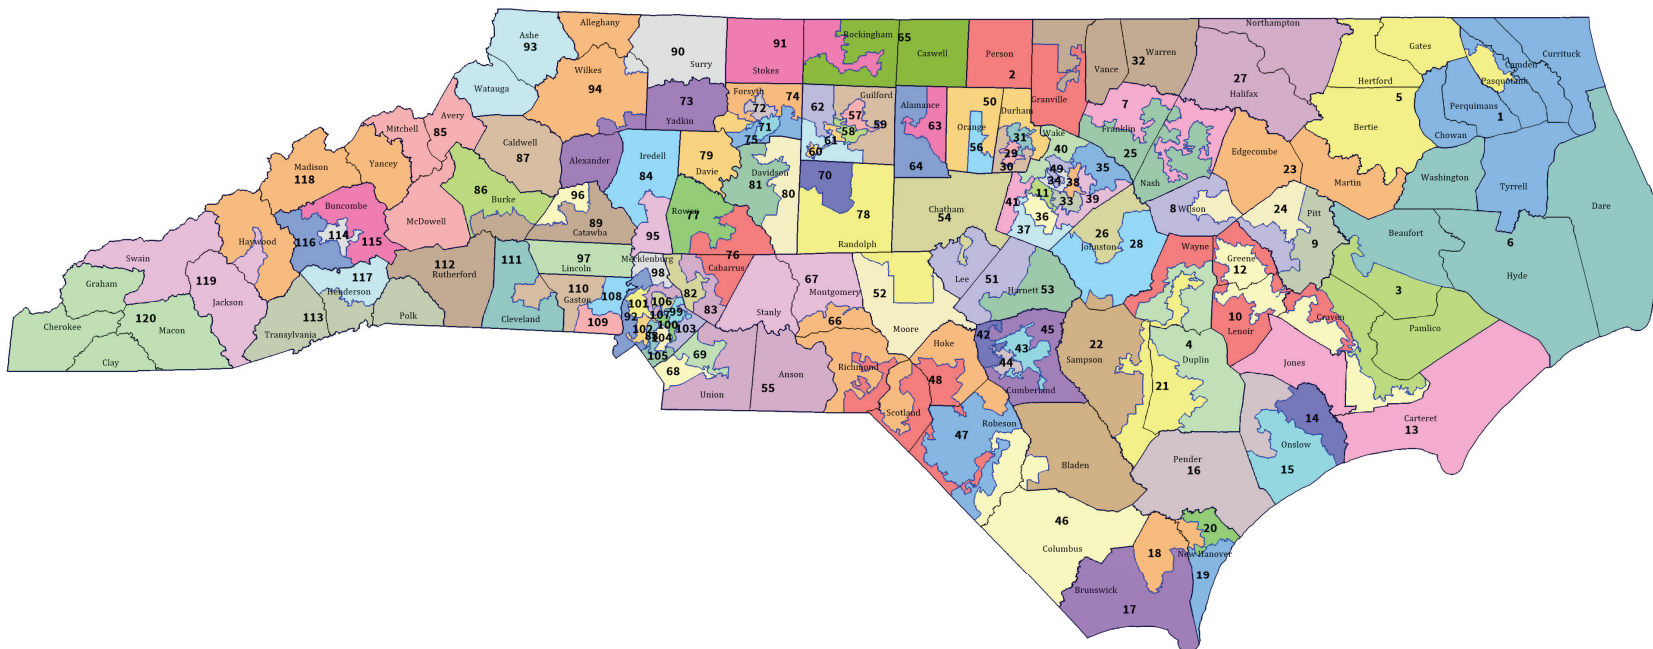

North Carolina House Special Master's Recommended Plan

North Carolina House Special Master's Recommended Plan

Bladen, Sampson and Wayne Counties

Guilford County

Mecklenburg County

Wake County

**Special Master's Recommended House Plan:
Bladen, Sampson and Wayne Counties**

**Special Master's Recommended House Plan: 65
Guilford County**

Legend:

- VTDs
- Residences of House Incumbents

Special Master's Recommended House Plan: Mecklenburg County

**Special Master's Recommended House Plan:
Wake County**

North Carolina House 2011 Enacted Plan

North Carolina House 2011 Enacted Plan

Bladen, Sampson and Wayne Counties

Guilford County

Mecklenburg County

Wake County

North Carolina House 2017 Enacted Plan

North Carolina House 2017 Enacted Plan

Bladen, Sampson and Wayne Counties

Guilford County

Mecklenburg County

Wake County