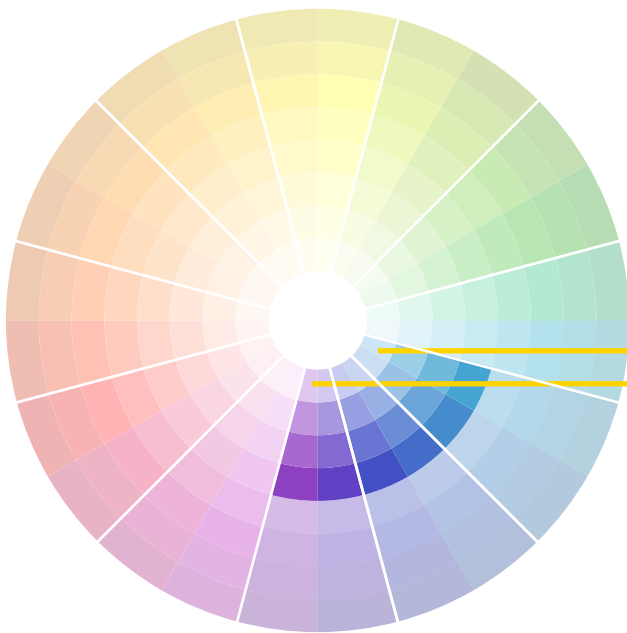

Appendix E
Hannah Montana
"Make Some Noise" Poster

COLOR WHEEL

with analogous color scheme – light tints of three of the 12 sections of the wheel, lavender through turquoise – highlighted.

The lavender of the speaker housing was selected to artistically blend in with the overall visual effect of the color scheme of the poster.