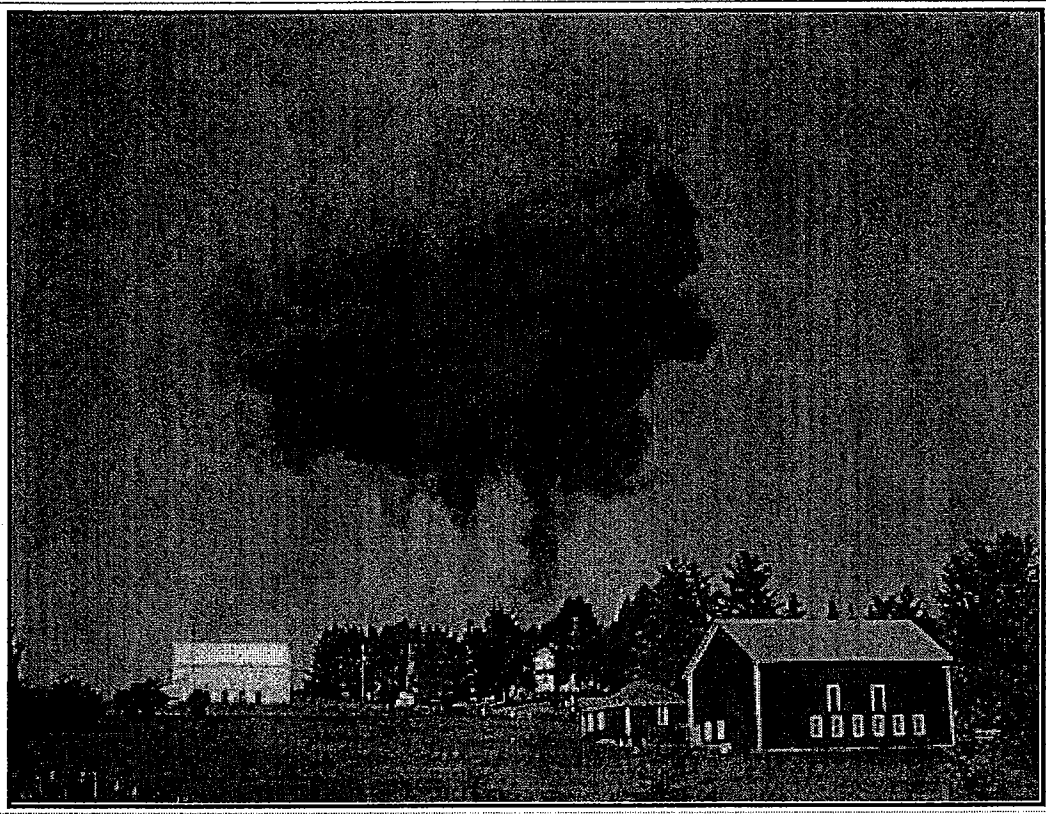

LG AP A PA GJP101 FILE SEPT 11 \*\*DO NOT USE\*\*

Actions..

FILE--This image of the smoke cloud left by United Flight 93 after it crashed in a field in Shanksville, Pa., on September 11, 2001, was taken by Val McClatchey from the porch of her nearby home. (AP Photo/FILE/Val McClatchey)