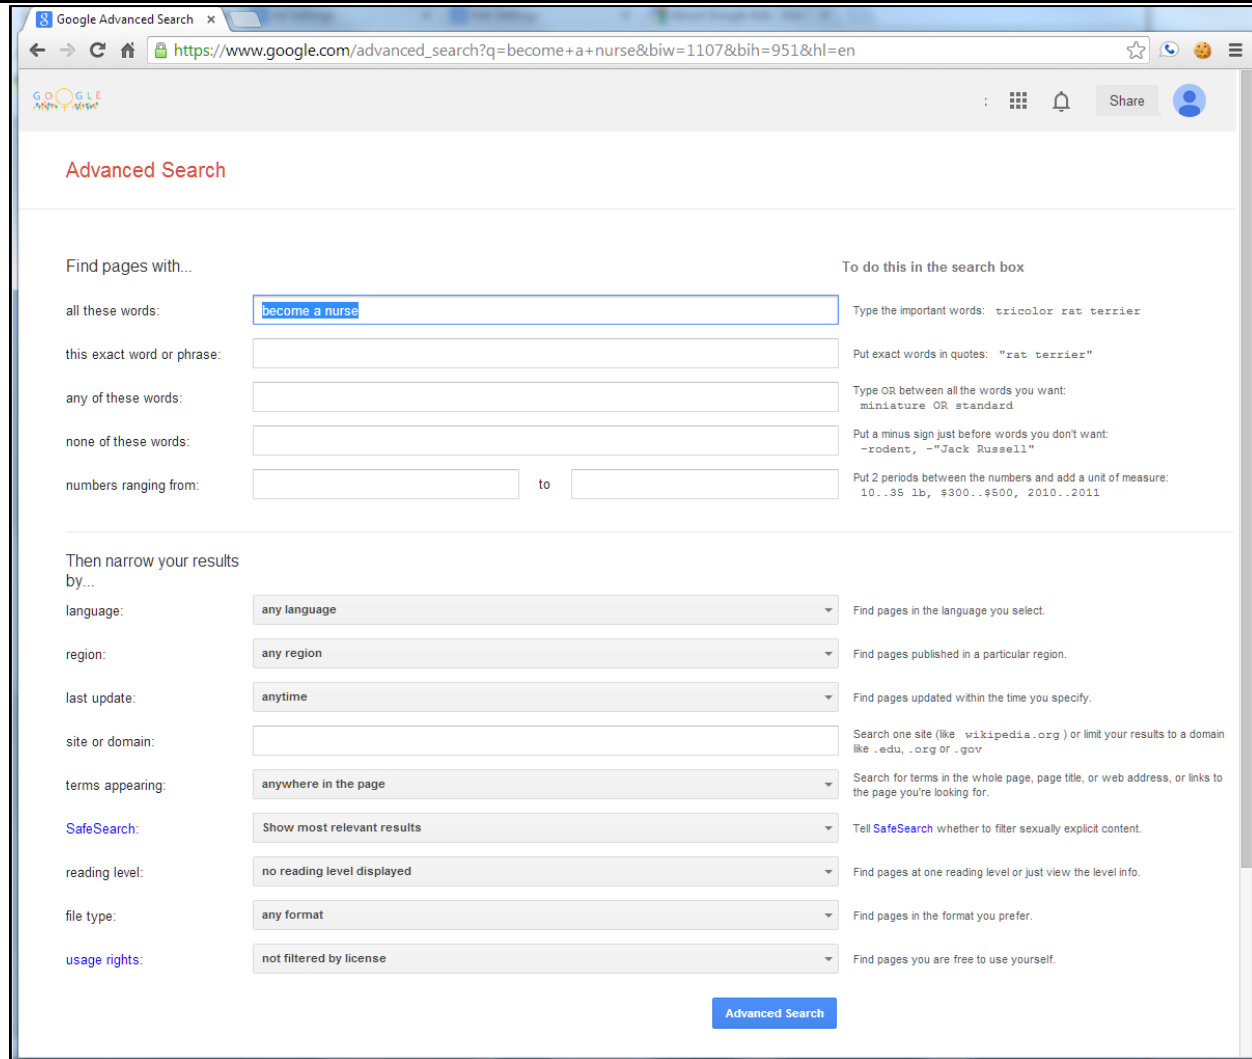

Case No. 2:13-cv-893
Exhibit E: Infringement of U.S. Patent No. 7,895,178 by Defendant Google

U.S. PATENT NO.
7,895,178

INFRINGEMENT BY EXEMPLARY ACCUSED INSTRUMENTALITY