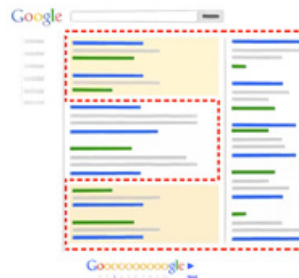

U.S. PATENT NO.
7,895,178

INFRINGEMENT BY EXEMPLARY ACCUSED INSTRUMENTALITY

About the Google Search Network

The Google Search Network is a group of search-related websites where your ads can appear, including Google search sites and search sites that partner with Google to show ads, called search partners. Ads are matched to search results based on the terms a person uses to search. With a few exceptions, described below, text ads are the main ad format used on the Google Search Network.

Where your ads can appear

When you target your campaign to the Search Network and add keywords to your campaign's ad groups, your ads can appear on Google and other search sites based on the keywords you choose:

- **On Google search sites:** Ads can appear alongside, above, or below search results on Google Search, Google Shopping, Google Maps, Google Images, and Google Groups.

- **On other sites that are part of the Search Network (search partners):** Ads might appear alongside or above search results on our [search partners'](#) sites, such as AOL.

<https://support.google.com/adwords/answer/1722047?hl=en&ref_topic=3121771>