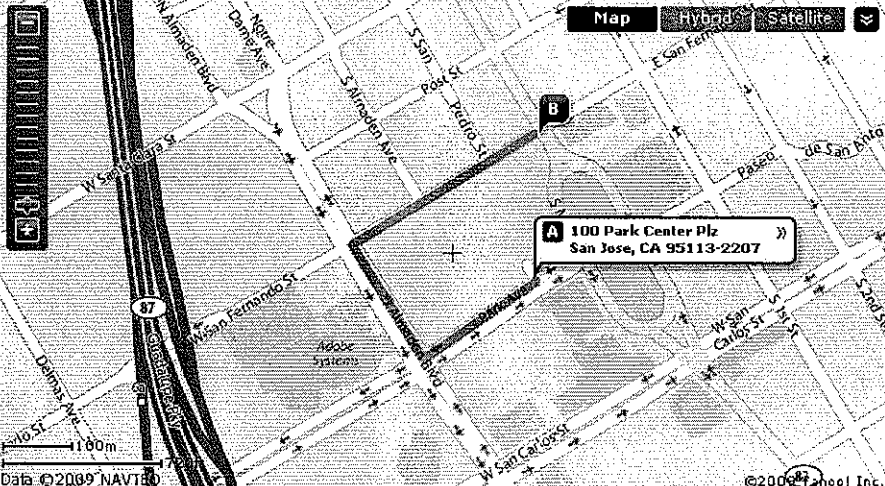

YAHOO! LOCAL

Maps

Search

WEB SEARCH

GET MAP AND DIRECTIONS

100 park center plaza, san jose, california

Distance: 0.40 mi Time: 1 min

1. Start at 100 PARK CENTER PLZ, SAN JOSE going toward PARK AVE
2. Turn Right on PARK AVE - go 0.1 mi
3. Turn Right on S ALMADEN BLVD - go 0.1 mi
4. Turn Right on W SAN FERNANDO ST - go 0.2 mi
5. Arrive at 100 W SAN FERNANDO ST, SAN JOSE, on the Right

NEW Click and drag to adjust your route.

Trip distance: 0.40 mi Time: 1 min

Reverse Directions | Round-Trip

Go

FIND A BUSINESS ON THE MAP

Find Restaurants, Hotels...

Search

SPONSOR RESULTS

Government Grants Are Real

Learn How U Can Get A Free Grant Approvals Are Easy. And We Help U. www.GrantExpertHelp.com

Print Send Save Live Traffic

Language Help/Policies

Map Hybrid Satellite

Data ©2009 NAVTEQ

See these business locations on this map

Holiday Inn

Sprint

©2009 Yahoo! Inc.