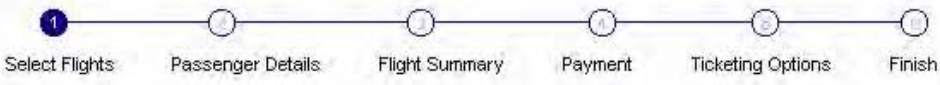

Book Flights

ESPAÑOL

- Reservations
- Travel Information
- Fare Sales & Special Offers
- AAdvantage®
- Products & Gifts
- Business Programs & Agency Reference
- About Us

Featuring:
Budget **AVIS**
Up to 30% Savings + Miles

EARN 25 MILES PER $1 SPENT

15,000 Bonus Miles buy Miles

DealFinder
Exclusive offers and discounts

Earn 25,000 bonus miles

One-Way Flight Search by Schedule

Your Request:
Mon, Mar 1, 12:00 PM ORD - Chicago O'Hare International
TYR - Tyler Pounds Field

Service Preference: Economy

- Choose your Departing flight(s)
- Click **Continue**

Fares are not guaranteed until tickets are purchased.

Modify Search ?

From: City or Airport Code
ORD
and airports within 0 Miles

To: City or Airport Code
TYR
and airports within 0 Miles

Departure Date: Mar 1 All Day

Number of Flights to Display: 10

Number of Stops: No Preference

MORE OPTIONS **RESUBMIT**

PRINT VERSION

Departing

Select	Carrier	Flight #	Departing City	Date & Time	Arriving City	Date & Time	Aircraft Type	Cabin	Flight Miles	Meals	Travel Time
○	AMERICAN AIRLINES	2321	ORD Chicago	Mar 01, 2010 11:20 AM	DFW Dallas/Fort Worth	Mar 01, 2010 01:50 PM	M80	Economy View Seats	802	$11	6 h 5 min
	AMERICAN AIRLINES OPERATED BY AMERICAN EAGLE	3605	DFW Dallas/Fort Worth	Mar 01, 2010 04:40 PM	TYR Tyler	Mar 01, 2010 05:25 PM	ER4	Economy View Seats	103	$11	
Alert: Terminal change.											
○	AMERICAN AIRLINES	2325	ORD Chicago	Mar 01, 2010 12:50 PM	DFW Dallas/Fort Worth	Mar 01, 2010 03:15 PM	M80	Economy View Seats	802	$11	4 h 35 min
	AMERICAN AIRLINES OPERATED BY AMERICAN EAGLE	3605	DFW Dallas/Fort Worth	Mar 01, 2010 04:40 PM	TYR Tyler	Mar 01, 2010 05:25 PM	ER4	Economy View Seats	103	$11	
Alert: Terminal change.											
○	AMERICAN AIRLINES	2325	ORD Chicago	Mar 01, 2010 12:50 PM	DFW Dallas/Fort Worth	Mar 01, 2010 03:15 PM	M80	Economy View Seats	802	$11	7 h 0 min
	AMERICAN AIRLINES OPERATED BY EXECUTIVE AS AMERICAN EAGLE	4700	DFW Dallas/Fort Worth	Mar 01, 2010 07:00 PM	TYR Tyler	Mar 01, 2010 07:50 PM	AT7	Economy View Seats	103	$11	
Alert: Terminal change.											
○	AMERICAN AIRLINES	321	ORD Chicago	Mar 01, 2010 01:35 PM	DFW Dallas/Fort Worth	Mar 01, 2010 04:10 PM	M80	Economy View Seats	802	$11	6 h 15 min
	AMERICAN AIRLINES OPERATED BY EXECUTIVE AS AMERICAN EAGLE	4700	DFW Dallas/Fort Worth	Mar 01, 2010 07:00 PM	TYR Tyler	Mar 01, 2010 07:50 PM	AT7	Economy View Seats	103	$11	
Alert: Terminal change.											
○	AMERICAN AIRLINES	327	ORD Chicago	Mar 01, 2010 02:40 PM	DFW Dallas/Fort Worth	Mar 01, 2010 05:15 PM	M80	Economy View Seats	802	$11	5 h 10 min
	AMERICAN AIRLINES OPERATED BY EXECUTIVE AS AMERICAN EAGLE	4700	DFW Dallas/Fort Worth	Mar 01, 2010 07:00 PM	TYR Tyler	Mar 01, 2010 07:50 PM	AT7	Economy View Seats	103	$11	
Alert: Terminal change.											

Get **$50 off** and earn **25,000** AAdvantage® bonus miles*

Learn More

[+] FEEDBACK