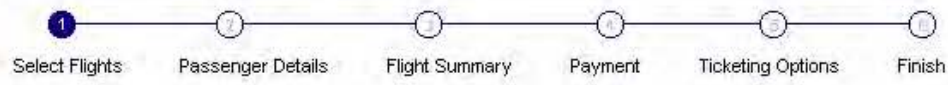

Book Flights

ESPAÑOL

- Reservations
- Travel Information
- Fare Sales & Special Offers
- AAdvantage®
- Products & Gifts
- Business Programs & Agency Reference
- About Us

One-Way Flight Search by Schedule

Your Request:
Mon, Mar 1 12:00 PM ORD - Chicago O'Hare International
SFO - San Francisco International

Service Preference: Economy

- Choose your Departing flight(s)
- Click **Continue**

Fares are not guaranteed until tickets are purchased.

Modify Search ?

From: City or Airport Code
ORD
and airports within 0 Miles

To: City or Airport Code
SFO
and airports within 0 Miles

Departure Date: Mar 1 All Day

Number of Flights to Display: 10

Number of Stops: None

MORE OPTIONS **RESUBMIT**

PRINT VERSION

Featuring:
Budget **AVIS**
Up to 50% Savings + Miles

EARN 25 MILES PER $1 SPENT

15,000 Bonus Miles buyAmiles

DealFinder
Exclusive offers and discounts

Earn 25,000 bonus miles

Departing

Select	Carrier	Flight #	Departing		Arriving		Aircraft Type	Cabin	AA Flight Miles	Meals	Travel Time
			City	Date & Time	City	Date & Time					
☐	AA AMERICAN AIRLINES	451	ORD Chicago	Mar 01, 2010 10:00 AM	SFO San Francisco	Mar 01, 2010 12:55 PM	M83	Economy View Seats	1846		4 hr 55 min
☐	AA AMERICAN AIRLINES	1613	ORD Chicago	Mar 01, 2010 02:35 PM	SFO San Francisco	Mar 01, 2010 05:25 PM	M83	Economy View Seats	1846		4 hr 50 min
☐	AA AMERICAN AIRLINES	1341	ORD Chicago	Mar 01, 2010 07:35 AM	SFO San Francisco	Mar 01, 2010 10:25 AM	M83	Economy View Seats	1846		4 hr 50 min
☐	AA AMERICAN AIRLINES	1779	ORD Chicago	Mar 01, 2010 04:55 PM	SFO San Francisco	Mar 01, 2010 07:45 PM	M83	Economy View Seats	1846		4 hr 50 min
☐	AA AMERICAN AIRLINES	1561	ORD Chicago	Mar 01, 2010 06:50 PM	SFO San Francisco	Mar 01, 2010 09:35 PM	763	Economy View Seats	1846		4 hr 45 min

[Top of Page](#)

START OVER **CONTINUE**

DealFinder | **RSS** | **AA.com en Español**

[Airline Tickets](#) | [AA Careers](#) | [Copyright](#) | [Legal](#) | [PRIVACY POLICY](#) | [Customer Service Plan](#) | [Browser Compatibility](#) | [Site Map](#)

Get **$50 off** and earn **25,000** AAdvantage® bonus miles*

Learn More

[+] FEEDBACK

[+] FEEDBACK