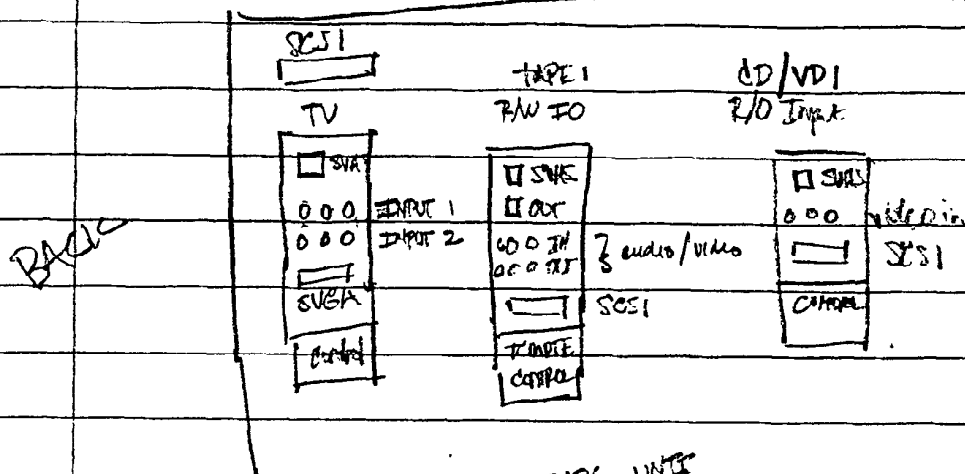

Exhibit X Part 5

E 001595

CONFIDENTIAL

FEL, PSB 3/29/95

1. Steve Perry +/3 9AM 119 (check w/ WMS)
2. GZ.
3. Red Sage site / TCP/IP breakdown include redmen.
4. Cliff Lynch presentation @ DA Update re. Web Viability.
- * 5. UCLA report in Red Sage meeting, w/ KAB.
6. GALEN OS Technical change to meeting.

GZ Delivery CKM Some LR Planning

- bugs feedback

- staff lounge macintosh for staff use.

Issues Red Sage ✓

1. Inform Ads & report generation timeline (project/mtg)
as delivery to publishers (via OAV).
2. GALEN development issues.
3. UCLA, CALDEN, NSG, Stan Blaritz (TA) ✓
4. Web Technology Group. ✓
- 5.