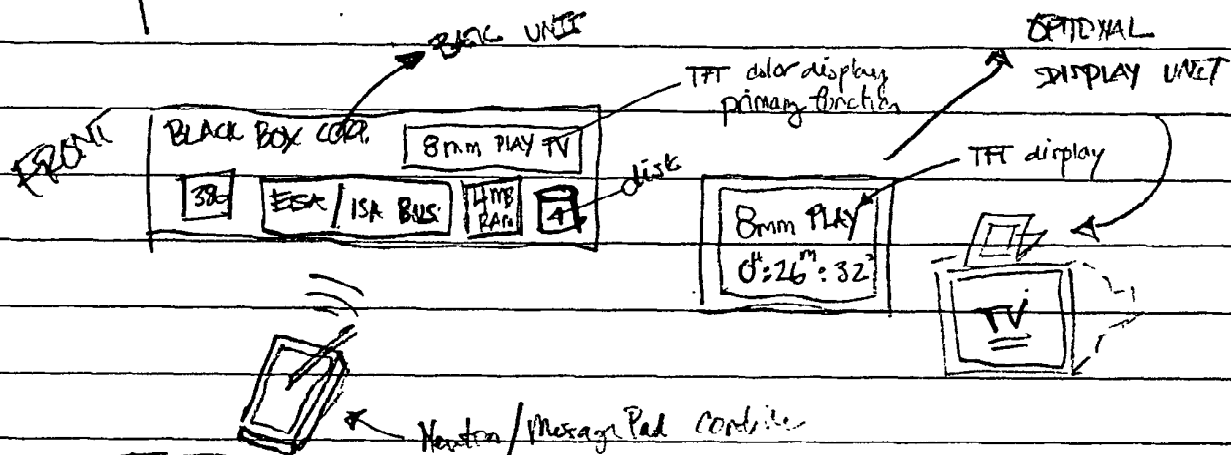

Exhibit X Part 5

E 001595

CONFIDENTIAL

FEL, PSB 3/29/95

1. Steve Perry +/3 9AM 119 (check w/ WMS)
2. GZ.
3. Red Sage site / TCP/IP breakdown include redmen.
4. Cliff Lynch presentation @ DA Update re. Web Viability.
- * 5. UCLA report in Red Sage meeting, w/ KAB.
6. GALEN OS Technical change to meeting.

GZ Delivery CKM Some LR Planning

- bugs feedback

- staff lounge macintosh for staff use.

Issues Red Sage ✓

1. Inform Ads & report generation timeline (project/mtg)
as delivery to publishers (via OAV).
2. GALEN development issues.
3. UCLA, CALDEN, NSG, Stan Blaritz (TA) ✓
4. Web Technology Group. ✓
- 5.