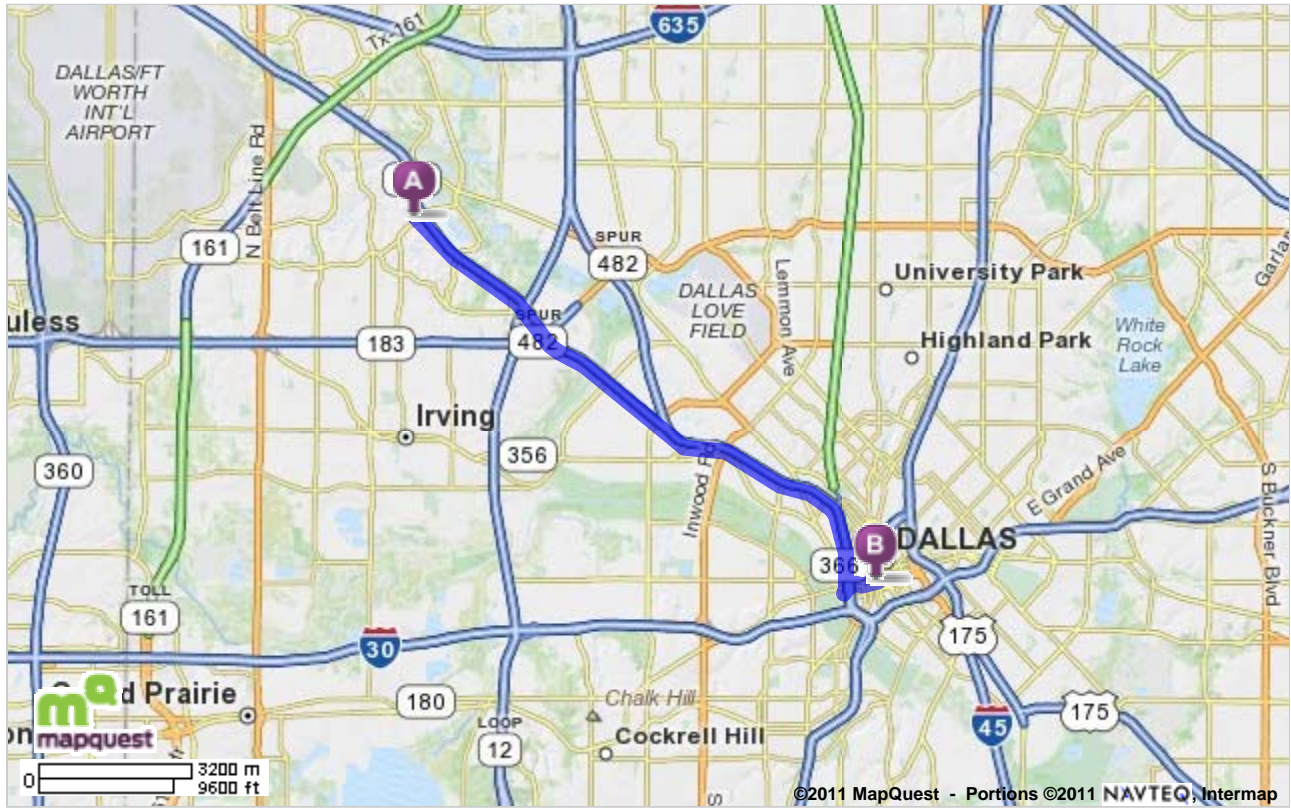

EXHIBIT 1 TO CHEN DECLARATION

Notes

Trip to:
 1100 Commerce St
 Dallas, TX 75242-1001
11.45 miles
16 minutes

	122 W John Carpenter Fwy Irving, TX 75039-2014	Miles Per Section	Miles Driven
	1. Start out going EAST on W JOHN W CARPENTER FWY / W TX-114. Continue to follow TX-114 E.	Go 3.5 Mi	3.5 mi
	2. TX-114 E becomes TX-183 E.	Go 2.5 Mi	5.9 mi
	3. TX-183 E becomes I-35E S / US-77 S.	Go 4.7 Mi	10.6 mi
	4. Take the COMMERCE ST EAST exit, EXIT 428E, toward REUNION BLVD.	Go 0.2 Mi	10.8 mi
	5. Turn SLIGHT RIGHT onto COMMERCE ST.	Go 0.1 Mi	11.0 mi
	6. Take the COMMERCE ST ramp.	Go 0.05 Mi	11.0 mi
	7. Stay STRAIGHT to go onto COMMERCE ST.	Go 0.4 Mi	11.5 mi
	8. 1100 COMMERCE ST is on the RIGHT. <i>Your destination is just past S GRIFFIN ST If you reach MURPHY CROSSWALK you've gone a little too far</i>		11.5 mi
	1100 Commerce St Dallas, TX 75242-1001	11.5 mi	11.5 mi

Total Travel Estimate: **11.45 miles - about 16 minutes**

All rights reserved. Use subject to License/Copyright

Directions and maps are informational only. We make no warranties on the accuracy of their content, road conditions or route usability or expeditiousness. You assume all risk of use. MapQuest and its suppliers shall not be liable to you for any loss or delay resulting from your use of MapQuest. Your use of MapQuest means you agree to our [Terms of Use](#)