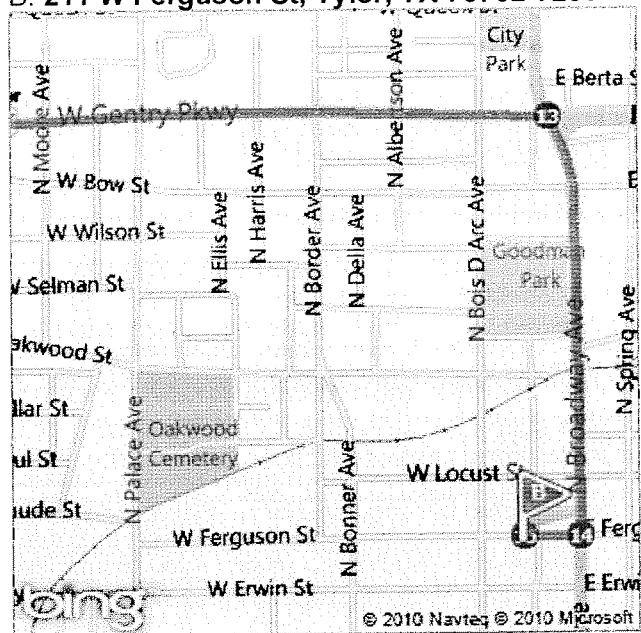

<b>A</b>	<b>Dallas-Fort Worth International Airport, TX</b>	<b>A-B: 119.0 mi</b> 1 hr 56 min
	1. Depart from <b>Dallas-Fort Worth International Airport, TX</b>	0.4 mi
	2. Take ramp <b>right</b> for <b>SR-97 Spur South / International Pkwy S</b> toward <b>TX-183</b> Toll road	3.9 mi
	3. Take ramp <b>left</b> for <b>SR-183 East / W Airport Fwy</b> toward <b>Dallas / Irving</b>	11.0 mi 11 min
	4. Bear <b>right</b> onto <b>I-35E South / US-77 South / Stemmons Fwy</b>	5.1 mi
	5. At exit <b>428A</b> , take ramp <b>left</b> for <b>I-30 East</b> toward <b>Texarkana</b>	8.1 mi
	6. Keep <b>right</b> onto <b>US-80 East</b>	19.1 mi 18 min
	7. Keep <b>straight</b> onto <b>SR-557 Spur East</b>	3.8 mi
	8. Take ramp for <b>I-20 East</b> toward <b>Shreveport</b>	57.0 mi 48 min
	9. At exit <b>556</b> , take ramp <b>right</b> toward <b>Tyler / Lindale</b>	0.2 mi
	10. Keep <b>straight</b> onto <b>I-20 E</b>	0.1 mi
	11. Turn <b>right</b> onto <b>US-69 South / Mineola Hwy</b> <i>Pass WENDY'S in 0.1 mi</i>	8.6 mi
	12. Keep <b>straight</b> onto <b>SR-147 Spur / W Gentry Pkwy</b>	1.1 mi
	13. Turn <b>right</b> onto <b>N Broadway Ave</b>	0.6 mi
	14. Turn <b>right</b> onto <b>W Ferguson St</b>	< 0.1 mi
<b>B</b>	15. Arrive at <b>211 W Ferguson St, Tyler, TX 75702-7200</b> on the right <i>The last intersection is N College Ave</i> <i>If you reach N Bois D Arc Ave, you've gone too far</i>	

These directions are subject to the Microsoft® Service Agreement and for informational purposes only. No guarantee is made regarding their completeness or accuracy. Construction projects, traffic, or other events may cause actual conditions to differ from these results. Map and traffic data © 2010 NAVTEQ™ 

Route: 119.0 mi, 1 hr 56 min

This was your map view in the browser window.

**A: Dallas-Fort Worth International Airport, TX**

**B: 211 W Ferguson St, Tyler, TX 75702-7200**

The drive time from Dallas/Fort Worth International Airport to Tyler, Texas is: