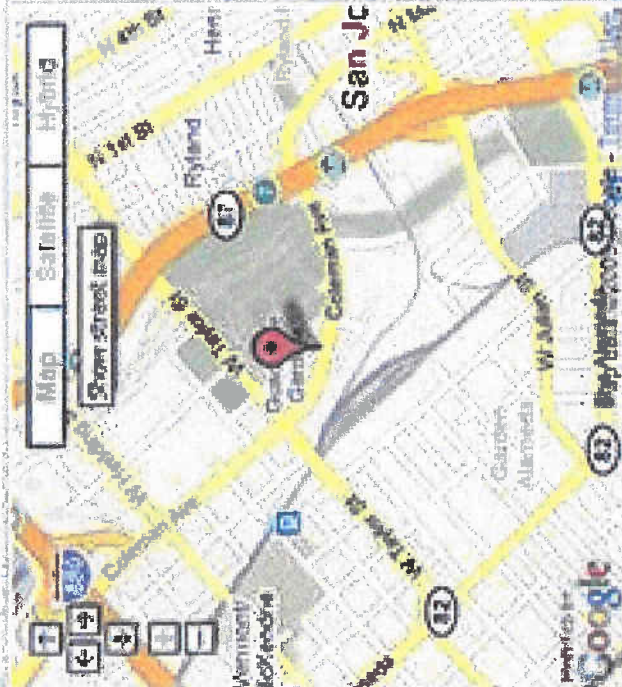

Select City

CA

SpotCrime

Get Inbox Alerts for Your City!

Sign up for FREE email alerts just for your neighborhood!

SIGN UP FREE!

CRIME SCENE ONLINE

Theft - 6XX BLOCK COLEMAN AVENUE, SAN JOSE, CA - 01/07/2010

01/07/2010

THEFT OF INTELLECTUAL PROPERTY (AUXILIARY REPORT)

Case number: IPTHEFT02

[Email this page to a friend](#)

Get FREE Local Crime Alerts

Stay updated with inbox alerts just for your neighborhood!

CRIME ALERTS

Get FREE Local Crime Alerts
 Stay updated with inbox alerts just for your neighborhood!
SIGN UP FREE!

298 W McDermott Dr, Allen, TX, United States
 Address is approximate

Palm Beach County, FL – January 11, 2010

Palm Beach County Crime Map - Showing Crime in Palm Beach County, FL. Crime Statistics - Crime - Windows Internet Explorer

http://www.spotcrime.com/fl/palm-beach+county

Ads by Google

[Criminal Justice Classes](#)
Earn a Degree in Criminal Justice! Attend Class Anytime, Day Or Night. [online SouthUniversity](#)